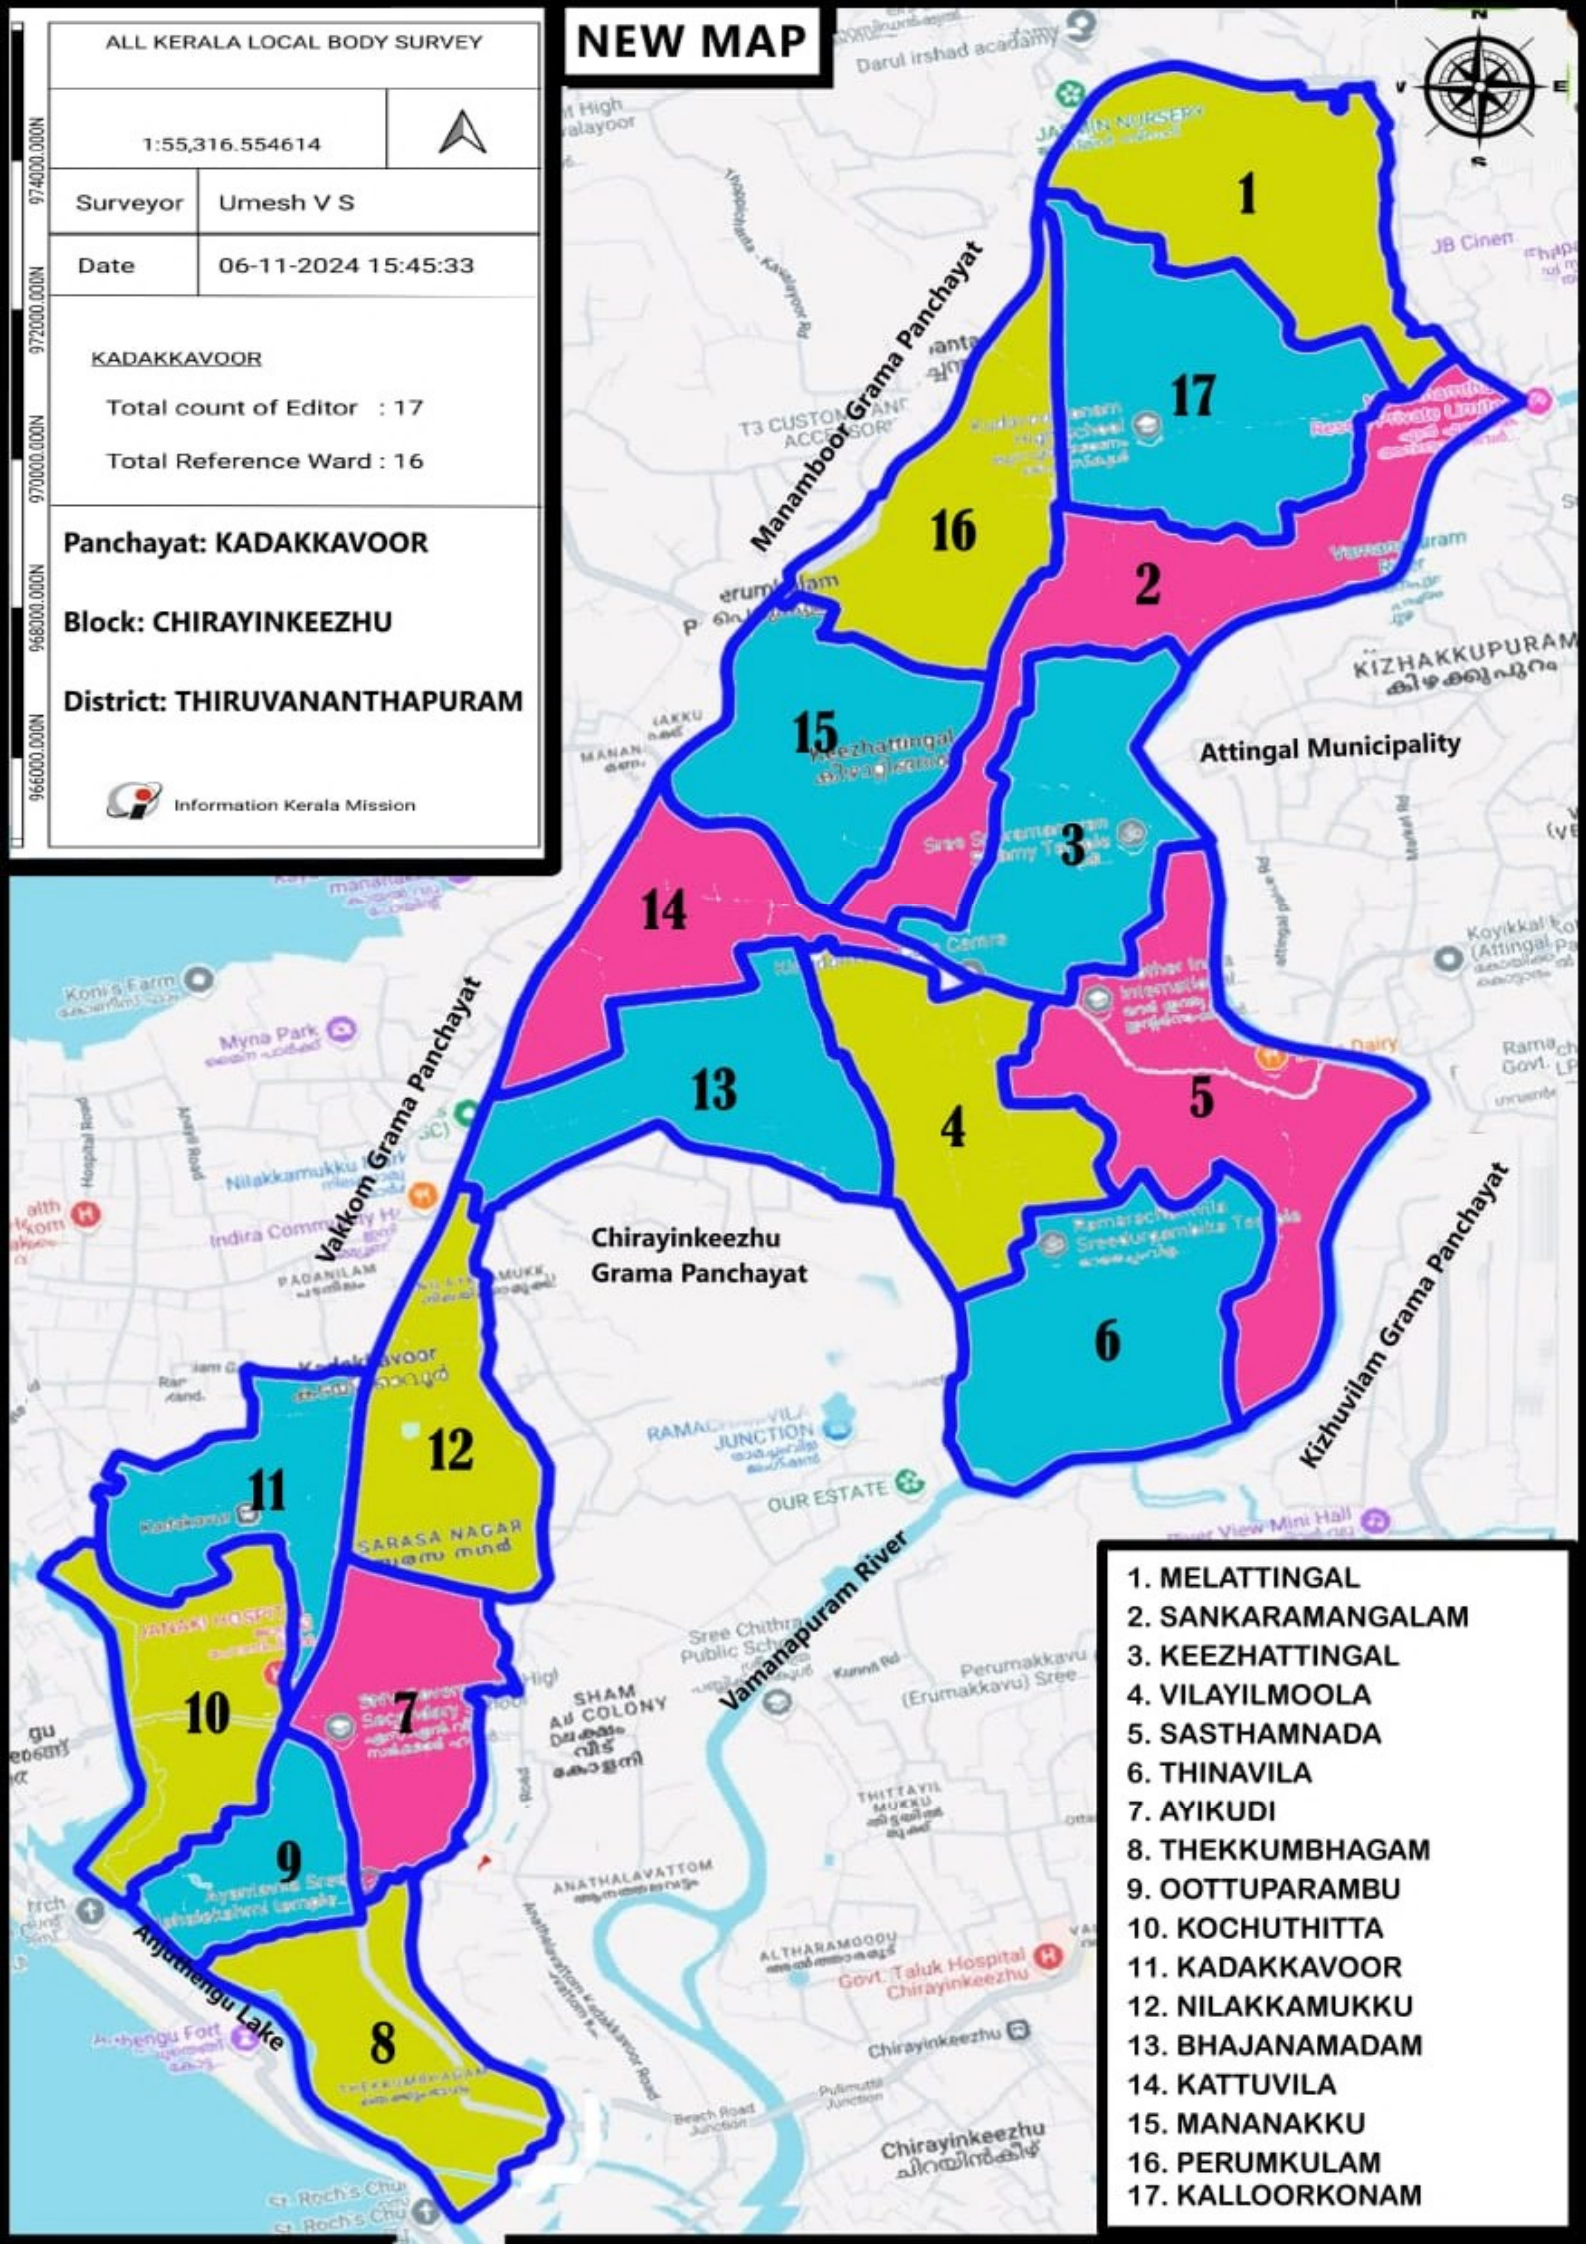

ALL KERALA LOCAL BODY SURVEY

1:55,316.554614

Surveyor Umesh V S

Date 06-11-2024 15:45:33

KADAKKAVOOR

Total count of Editor : 17

Total Reference Ward : 16

Panchayat: KADAKKAVOOR

Block: CHIRAYINKEEZHU

District: THIRUVANANTHAPURAM

NEW MAP

1. MELATTINGAL
2. SANKARAMANGALAM
3. KEEZHATTINGAL
4. VILAYILMOOLA
5. SASTHAMNADA
6. THINAVILA
7. AYIKUDI
8. THEKKUMBHAGAM
9. OOTTUPARAMBU
10. KOCHUTHITTA
11. KADAKKAVOOR
12. NILAKKAMUKKU
13. BHAJANAMADAM
14. KATTUVILA
15. MANANAKKU
16. PERUMKULAM
17. KALLOORKONAM