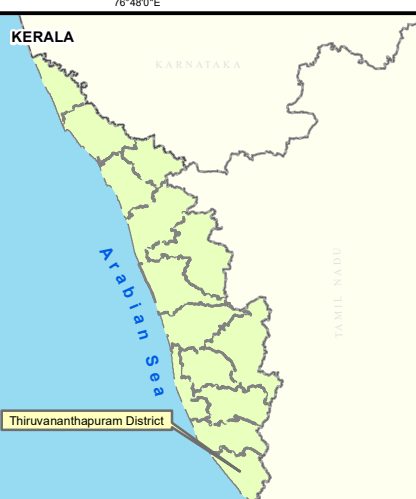

# WARD MAP KADINAMKULAM GRAMA PANCHAYAT

### WARD NAMES

- 1 - CHERAMANTHURUTHU
- 2 - KADINAMKULAM
- 3 - KANDAVILA
- 4 - CHANNAMKARA
- 5 - ANAKKAPILLA
- 6 - PADINJATTUMUKKU
- 7 - CHIRAIKKAL
- 8 - CHITTATTUMUKKU
- 9 - MENAMKULAM
- 10 - KALPANA
- 11 - VILAYILKULAM
- 12 - THUMBA
- 13 - ST.ANDREWS
- 14 - PUTHENTHOPE SOUTH
- 15 - PUTHENTHOPE NORTH
- 16 - VETTUTHURA
- 17 - PUTHUVAL
- 18 - SANTHIPURAM
- 19 - MARIANADU SOUTH
- 20 - MARIANADU NORTH
- 21 - PUTHUKURICHY EAST
- 22 - PUTHUKURICHY WEST
- 23 - PUTHUKURICHY NORTH