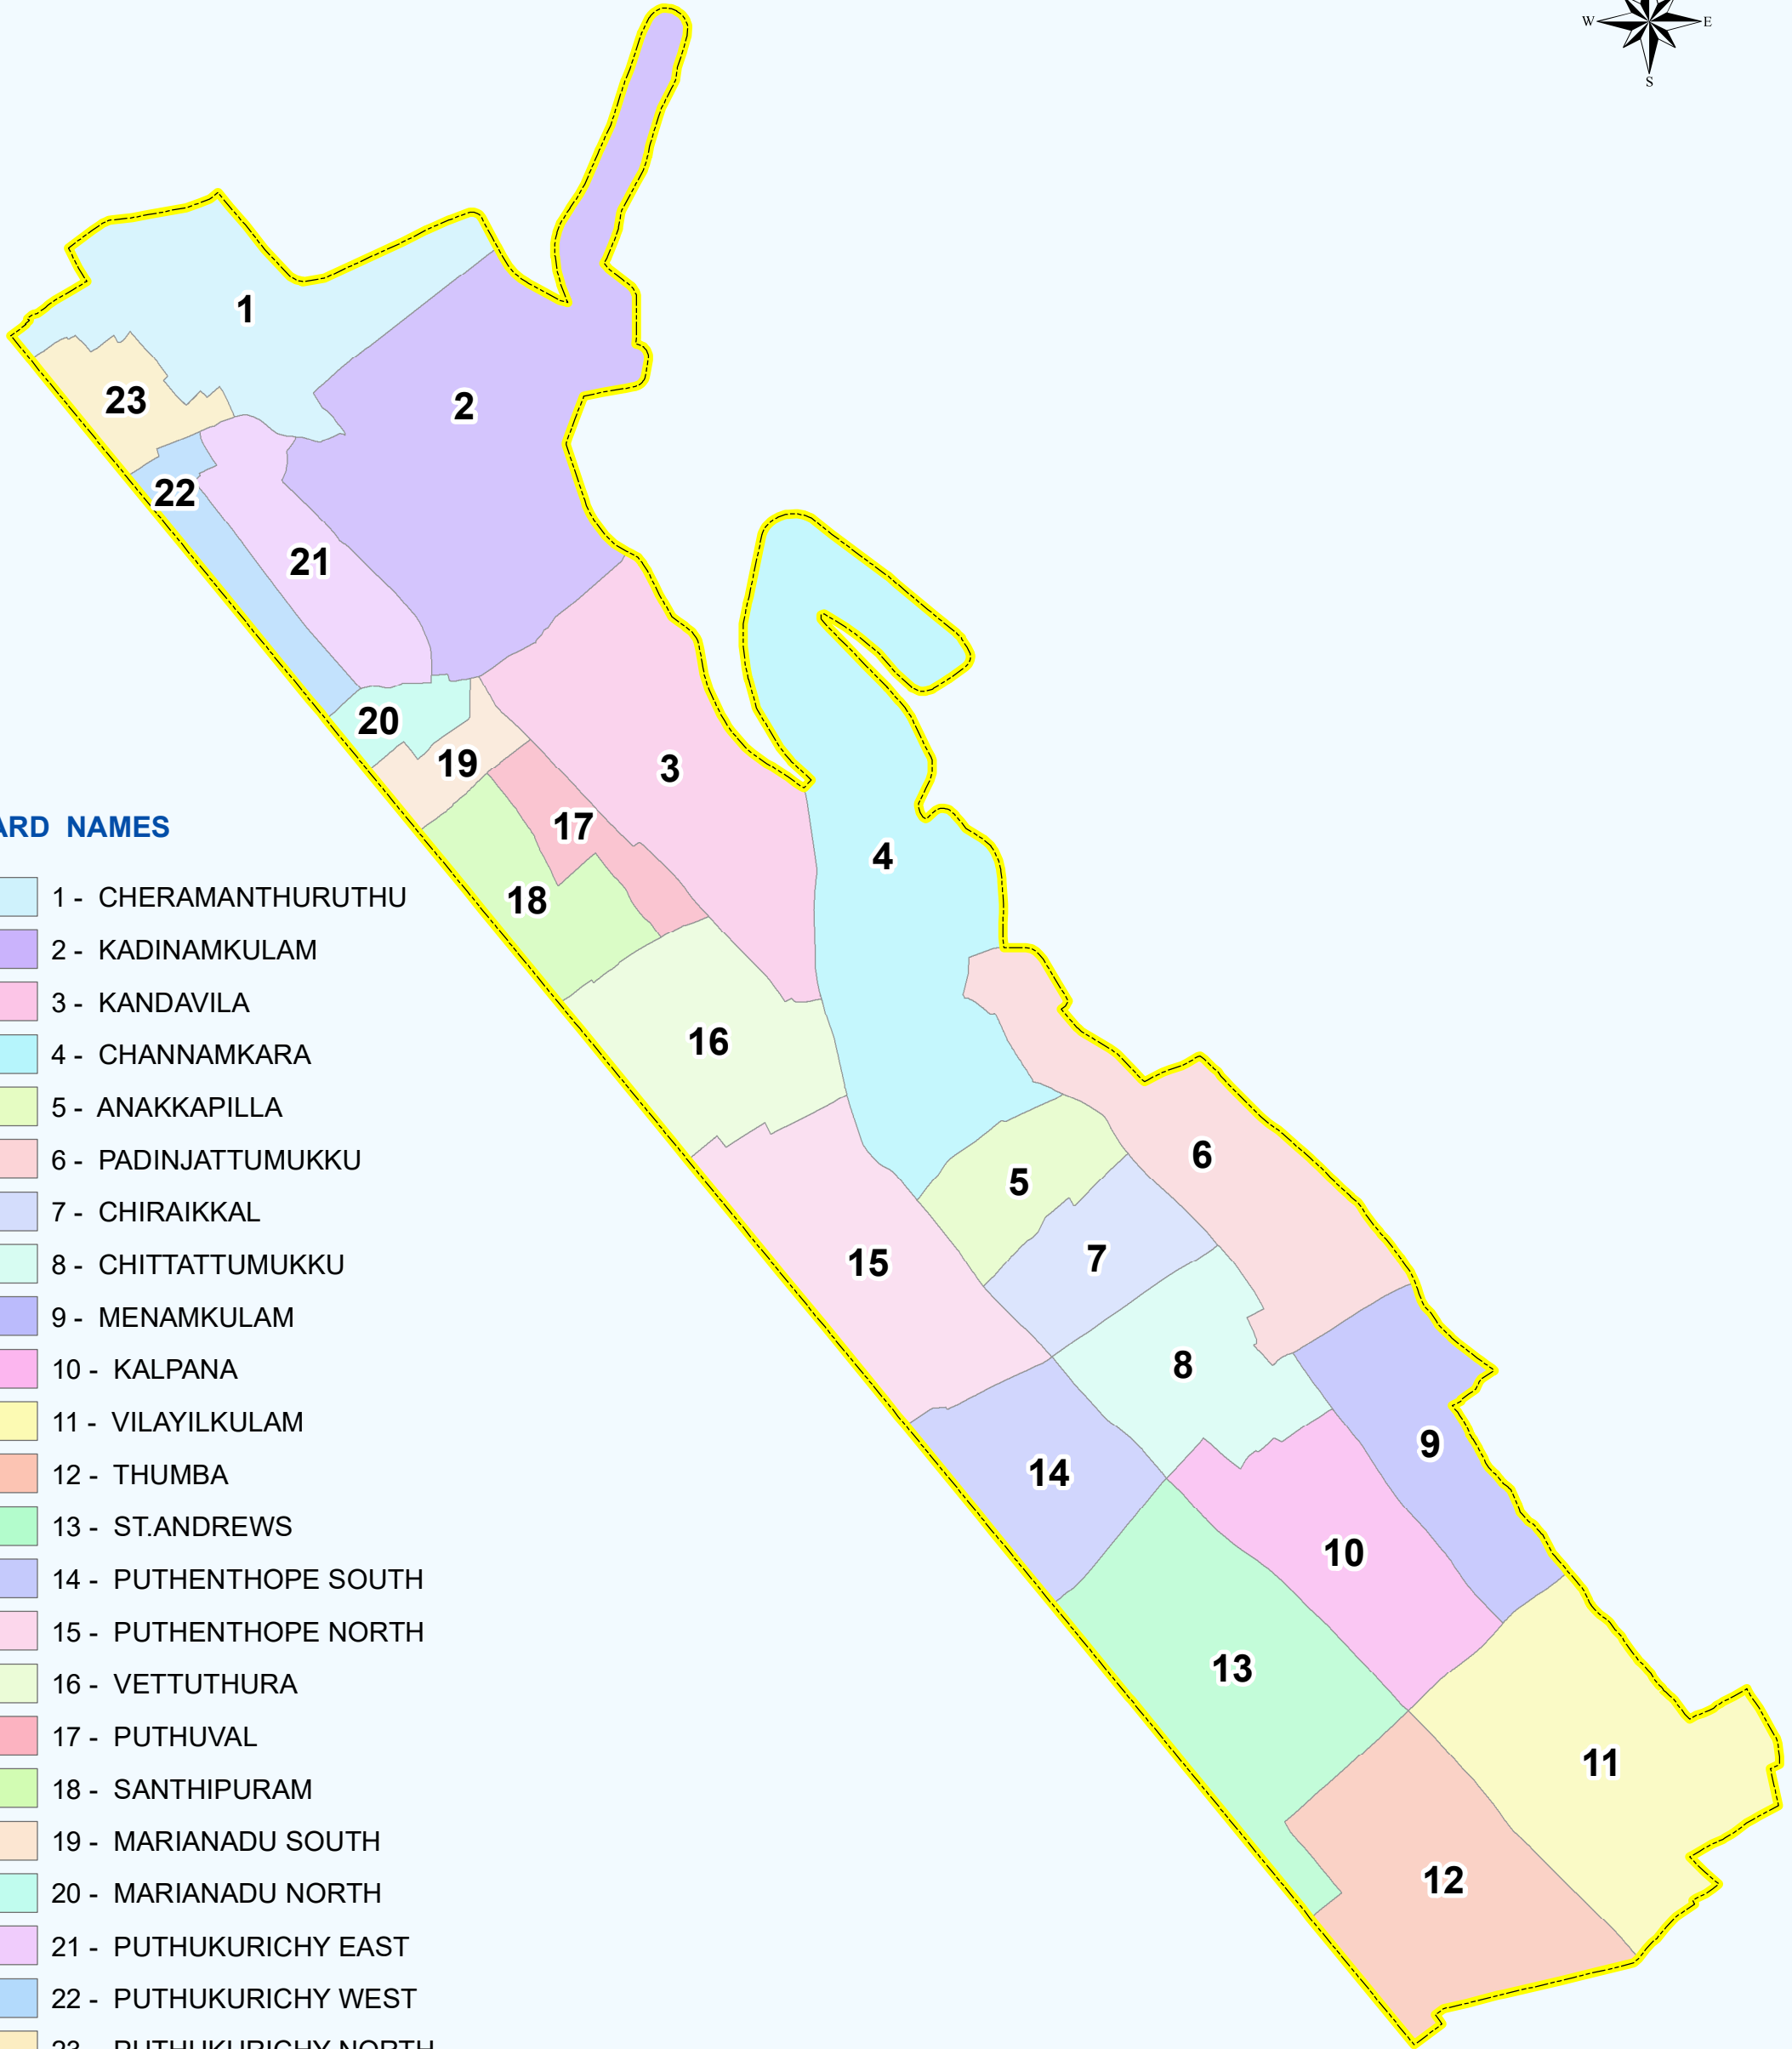

# WARD MAP KADINAMKULAM GRAMA PANCHAYAT

### WARD NAMES

- 1 - CHERAMANTHURUTHU
- 2 - KADINAMKULAM
- 3 - KANDAVILA
- 4 - CHANNAMKARA
- 5 - ANAKKAPILLA
- 6 - PADINJATTUMUKKU
- 7 - CHIRAIKKAL
- 8 - CHITTATTUMUKKU
- 9 - MENAMKULAM
- 10 - KALPANA
- 11 - VILAYILKULAM
- 12 - THUMBA
- 13 - ST.ANDREWS
- 14 - PUTHENTHOPE SOUTH
- 15 - PUTHENTHOPE NORTH
- 16 - VETTUTHURA
- 17 - PUTHUVAL
- 18 - SANTHIPURAM
- 19 - MARIANADU SOUTH
- 20 - MARIANADU NORTH
- 21 - PUTHUKURICHY EAST
- 22 - PUTHUKURICHY WEST
- 23 - PUTHUKURICHY NORTH

<p><b>Scale</b></p> <p>1 cm = 292 meters</p>	
<p><b>TITLE:-</b> WARD MAP - KADINAMKULAM GRAMA PANCHAYAT</p>	<p><b>PREPARED BY:-</b></p> <p> <b>ULCCS Ltd.</b> AN ISO 9001:2008 ORGANIZATION URALUNGAL LABOUR CONTRACT CO-OPERATIVE SOCIETY LTD. NO.10957 MADAPPALLY COLLEGE (PO), VATAKARA, KOZHIKODE, KERALA. 673 102 PHONE: +91 496 2514042, 2516402, FAX: +91 496 2516402 Website: www.ulccsltd.com &amp; E-mail: uralungal@ulccsltd.com</p>
<p><b>PROJECT:-</b> GIS MAPPING - KADINAMKULAM GRAMA PANCHAYAT</p>	<p><b>CLIENT:-</b> KADINAMKULAM GRAMA PANCHAYAT CHITTATTUMUKKU PO, THIRUVANANTHAPURAM PIN: 695301.</p>