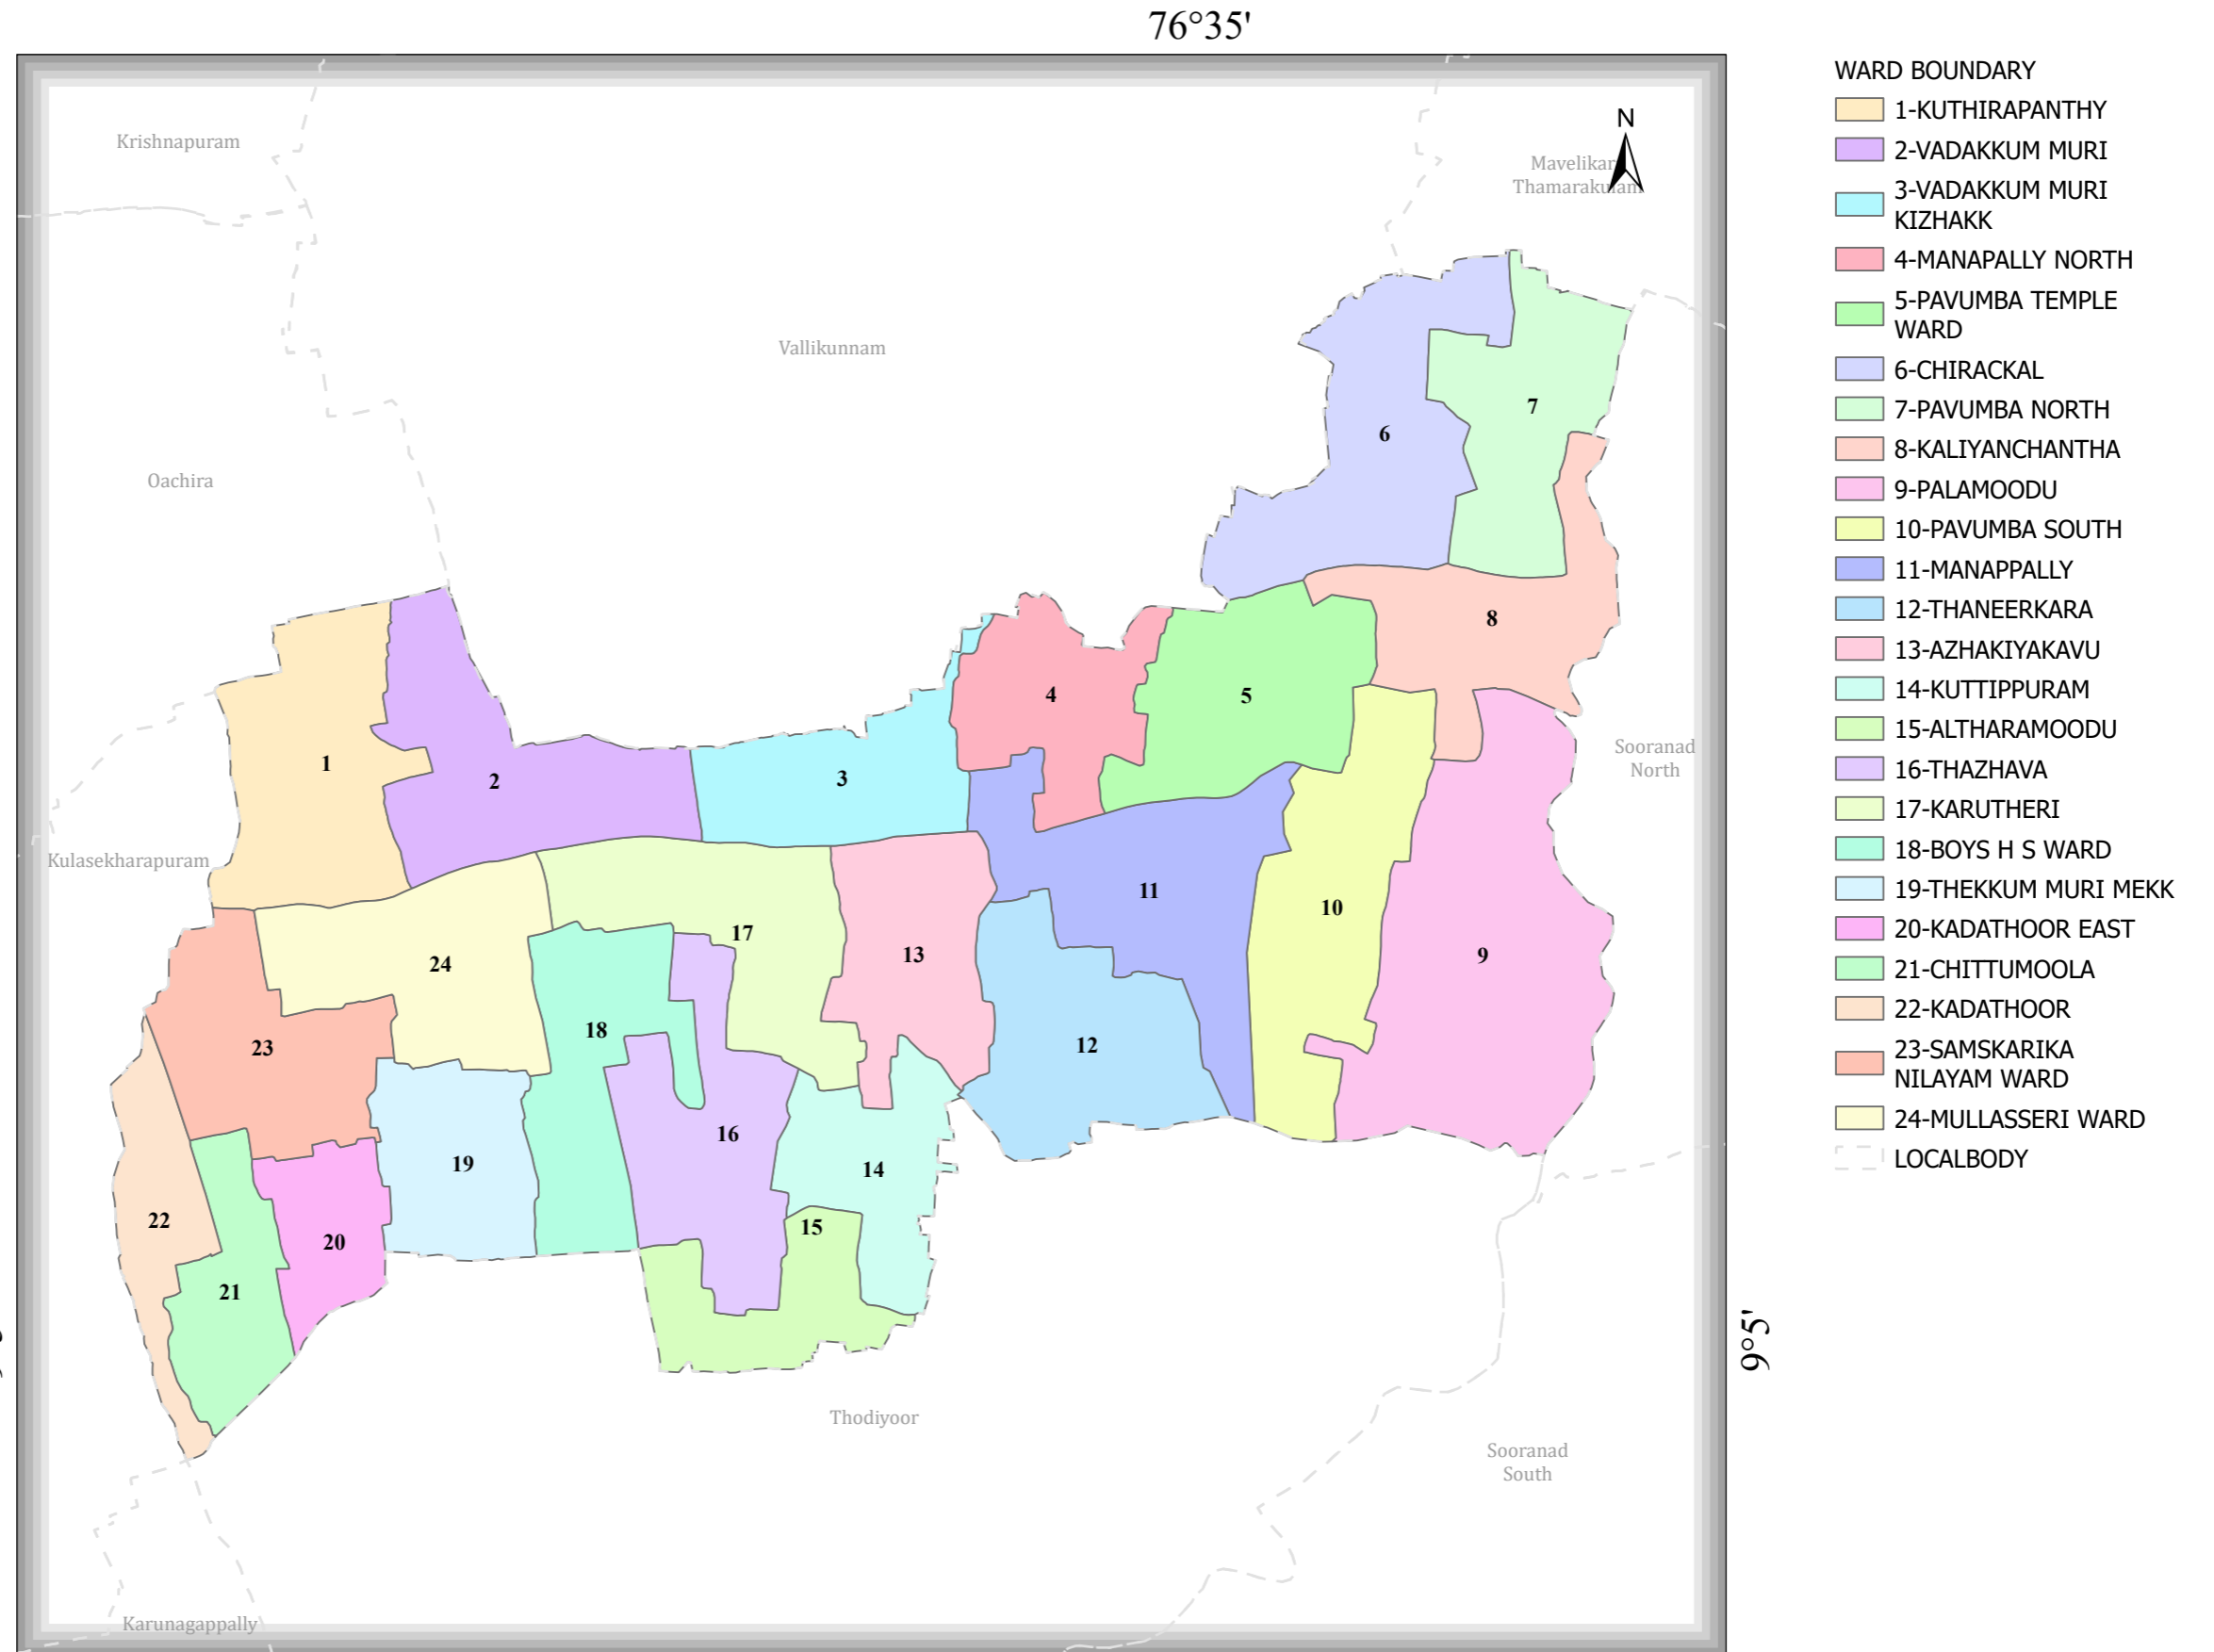

THAZHAVA

DISTRICT NAME :KOLLAM

76°35'

9°5'

9°5'