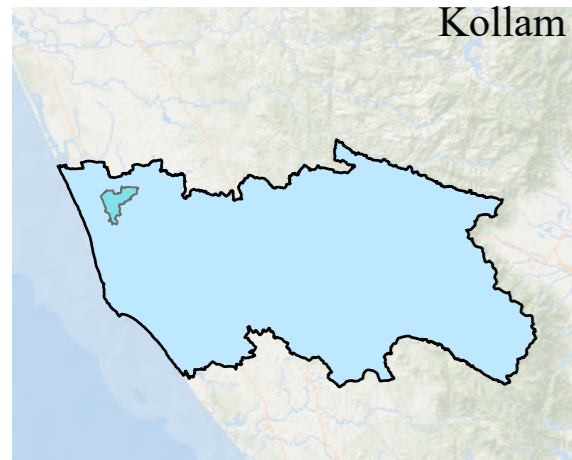

THODIYOOR

DISTRICT NAME :KOLLAM

76°35'