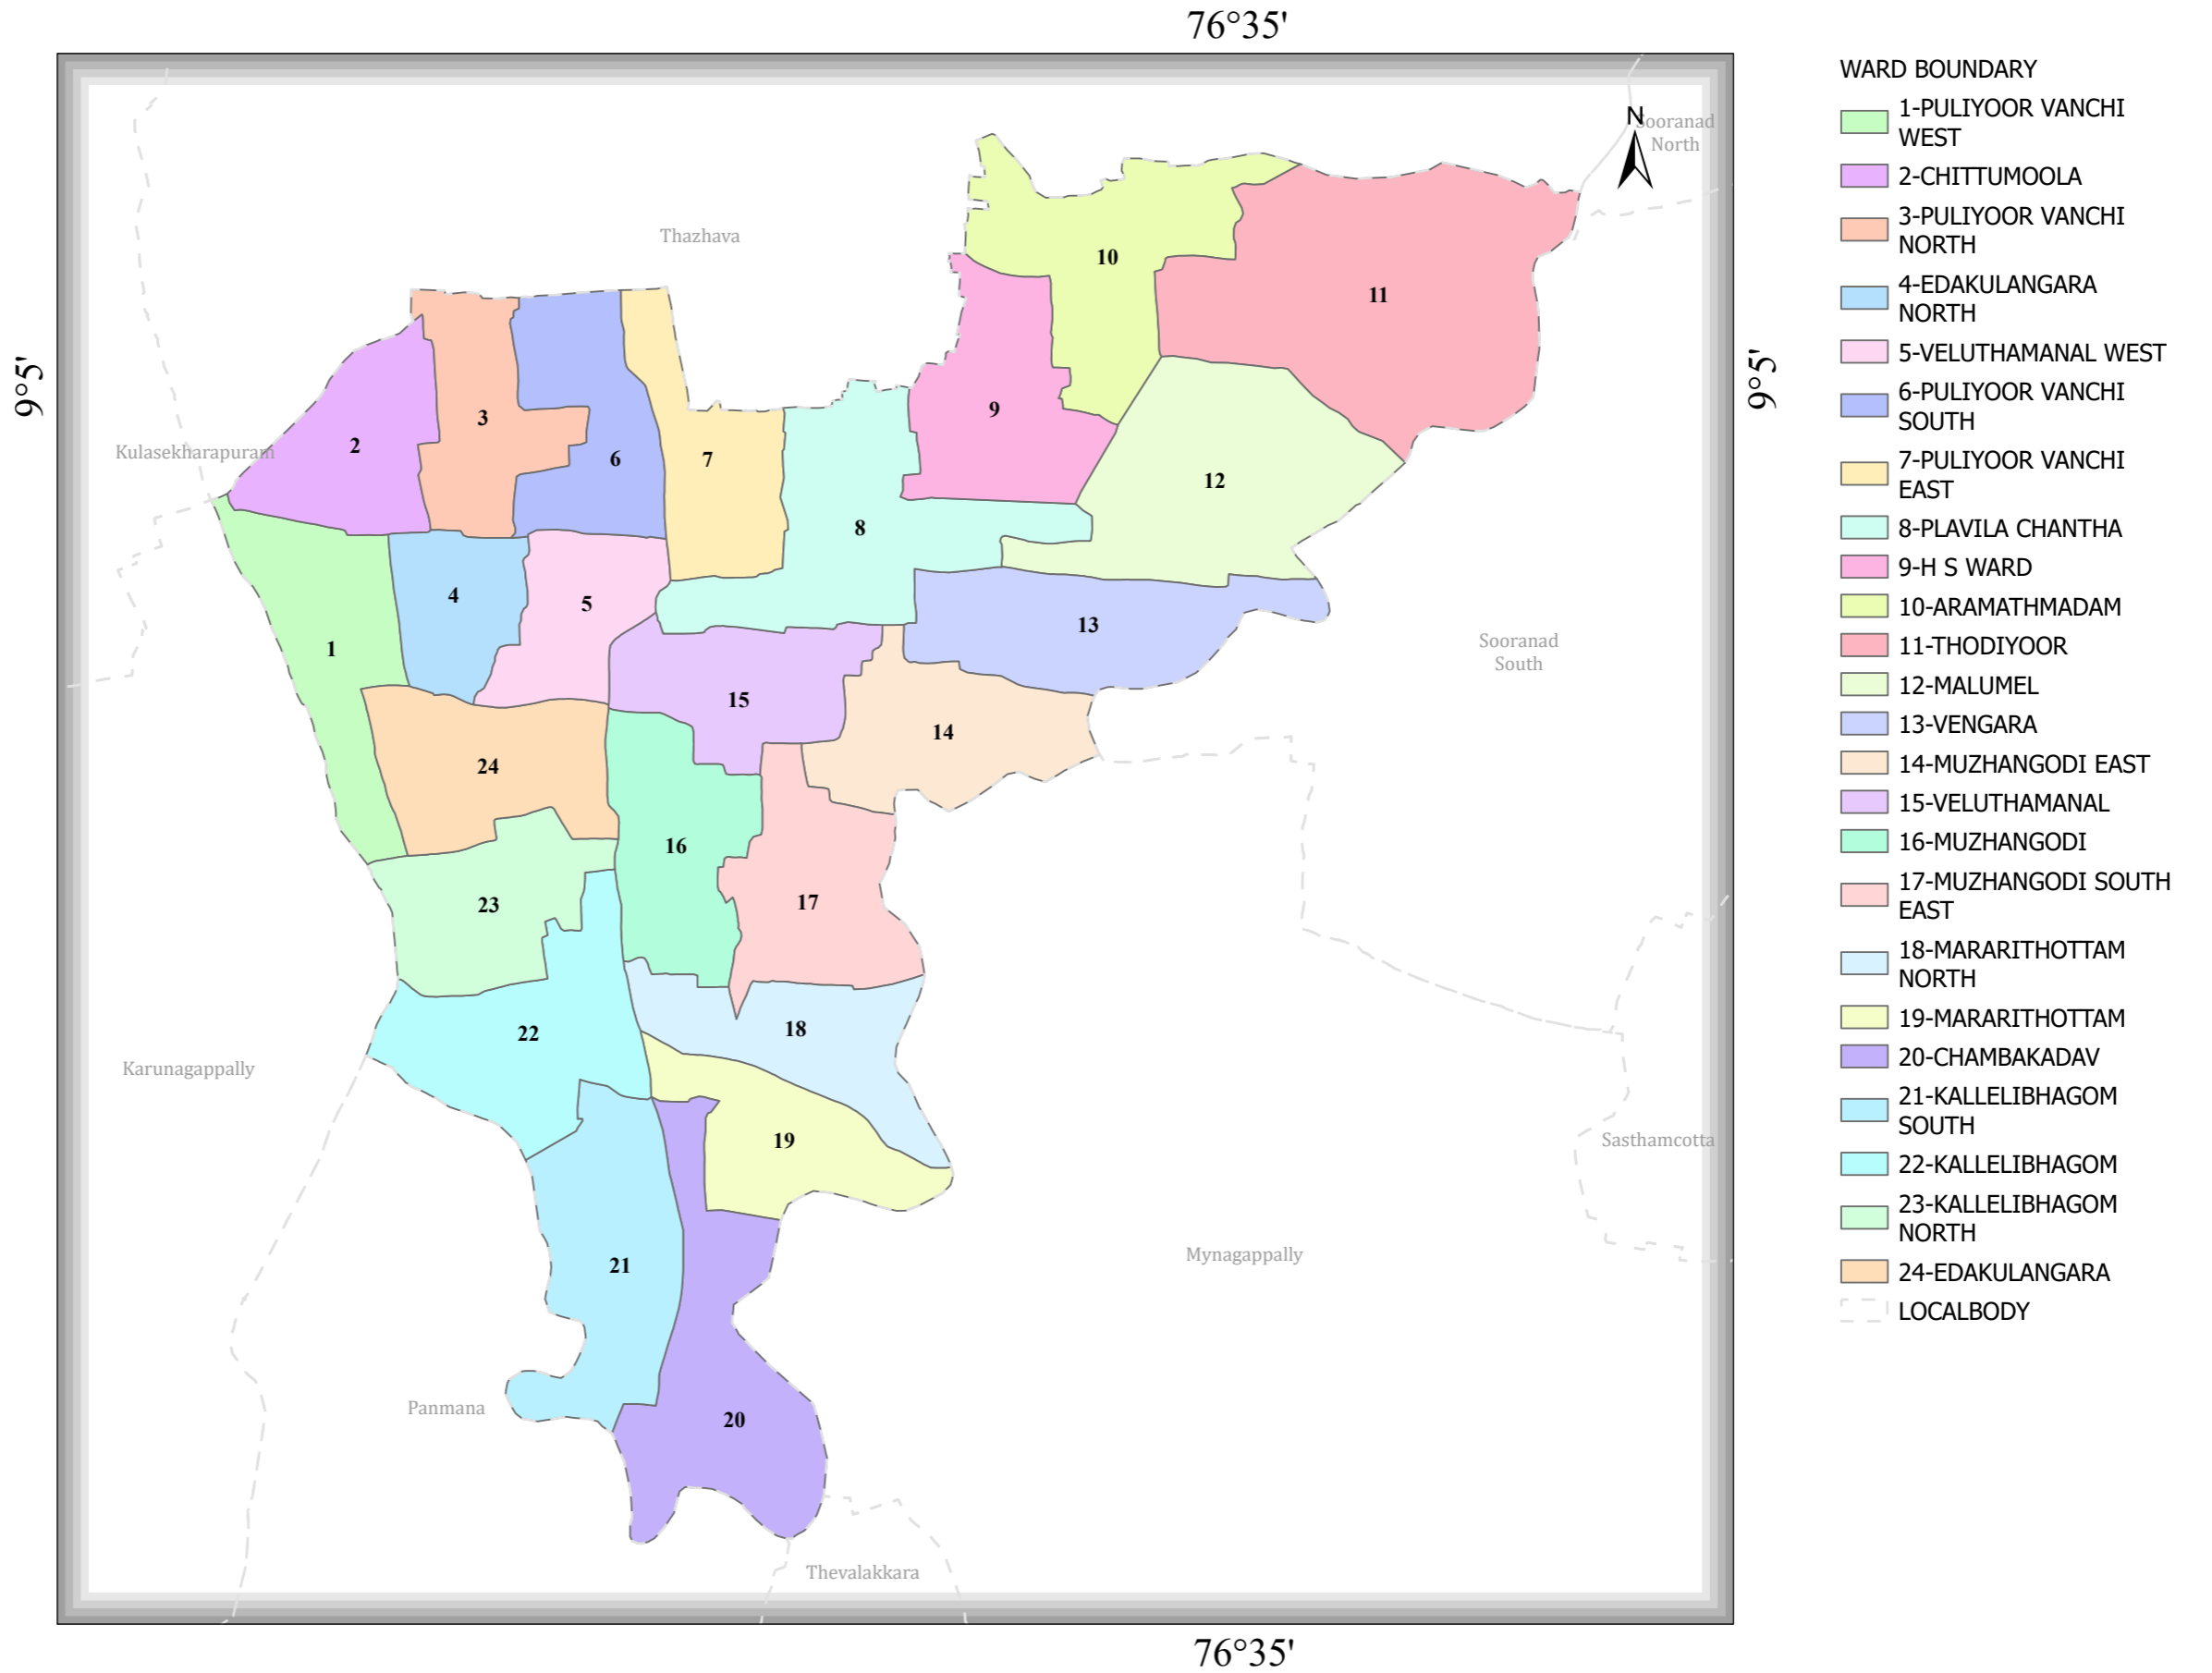

THODIYOOR

DISTRICT NAME :KOLLAM

76°35'