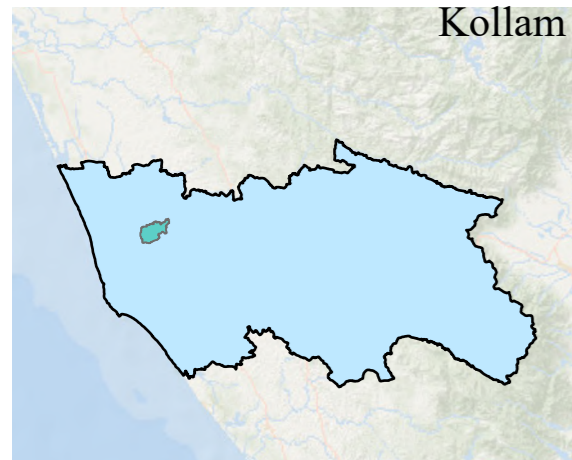

WEST KALLADA

DISTRICT NAME :KOLLAM

- WARD BOUNDARY
- 1-KARALI TOWN
 - 2-KANATHARKUNNAM
 - 3-VALIYAPADAM WEST
 - 4-KADAPPAKUZHI
 - 5-VILANTHARA
 - 6-VALIYAPADAM EAST
 - 7-KADAPUZHA
 - 8-KOICKAL BHAGOM
 - 9-NADUVILAKKARA
 - 10-ULLURUPPU
 - 11-AITHOTTUVA NORTH
 - 12-AITHOTTUVA SOUTH
 - 13-AITHOTTUVA WEST
 - 14-KOTHAPURAM
 - 15-PATTAKADAV
- LOCALBODY