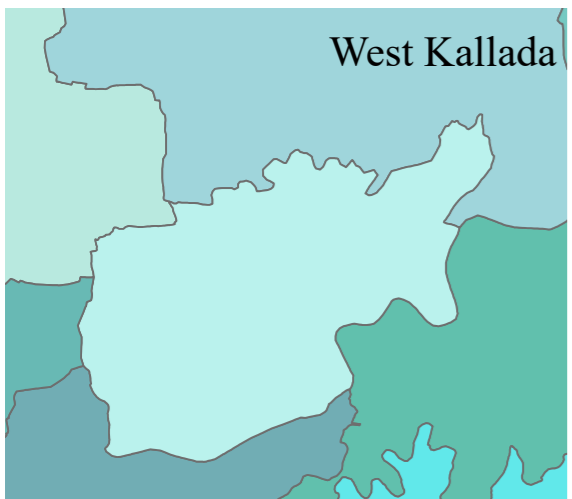

WEST KALLADA

DISTRICT NAME :KOLLAM

- WARD BOUNDARY
- 1-KARALI TOWN
 - 2-KANATHARKUNNAM
 - 3-VALIYAPADAM WEST
 - 4-KADAPPAKUZHI
 - 5-VILANTHARA
 - 6-VALIYAPADAM EAST
 - 7-KADAPUZHA
 - 8-KOICKAL BHAGOM
 - 9-NADUVILAKKARA
 - 10-ULLURUPPU
 - 11-AITHOTTUVA NORTH
 - 12-AITHOTTUVA SOUTH
 - 13-AITHOTTUVA WEST
 - 14-KOTHAPURAM
 - 15-PATTAKADAV
- LOCALBODY