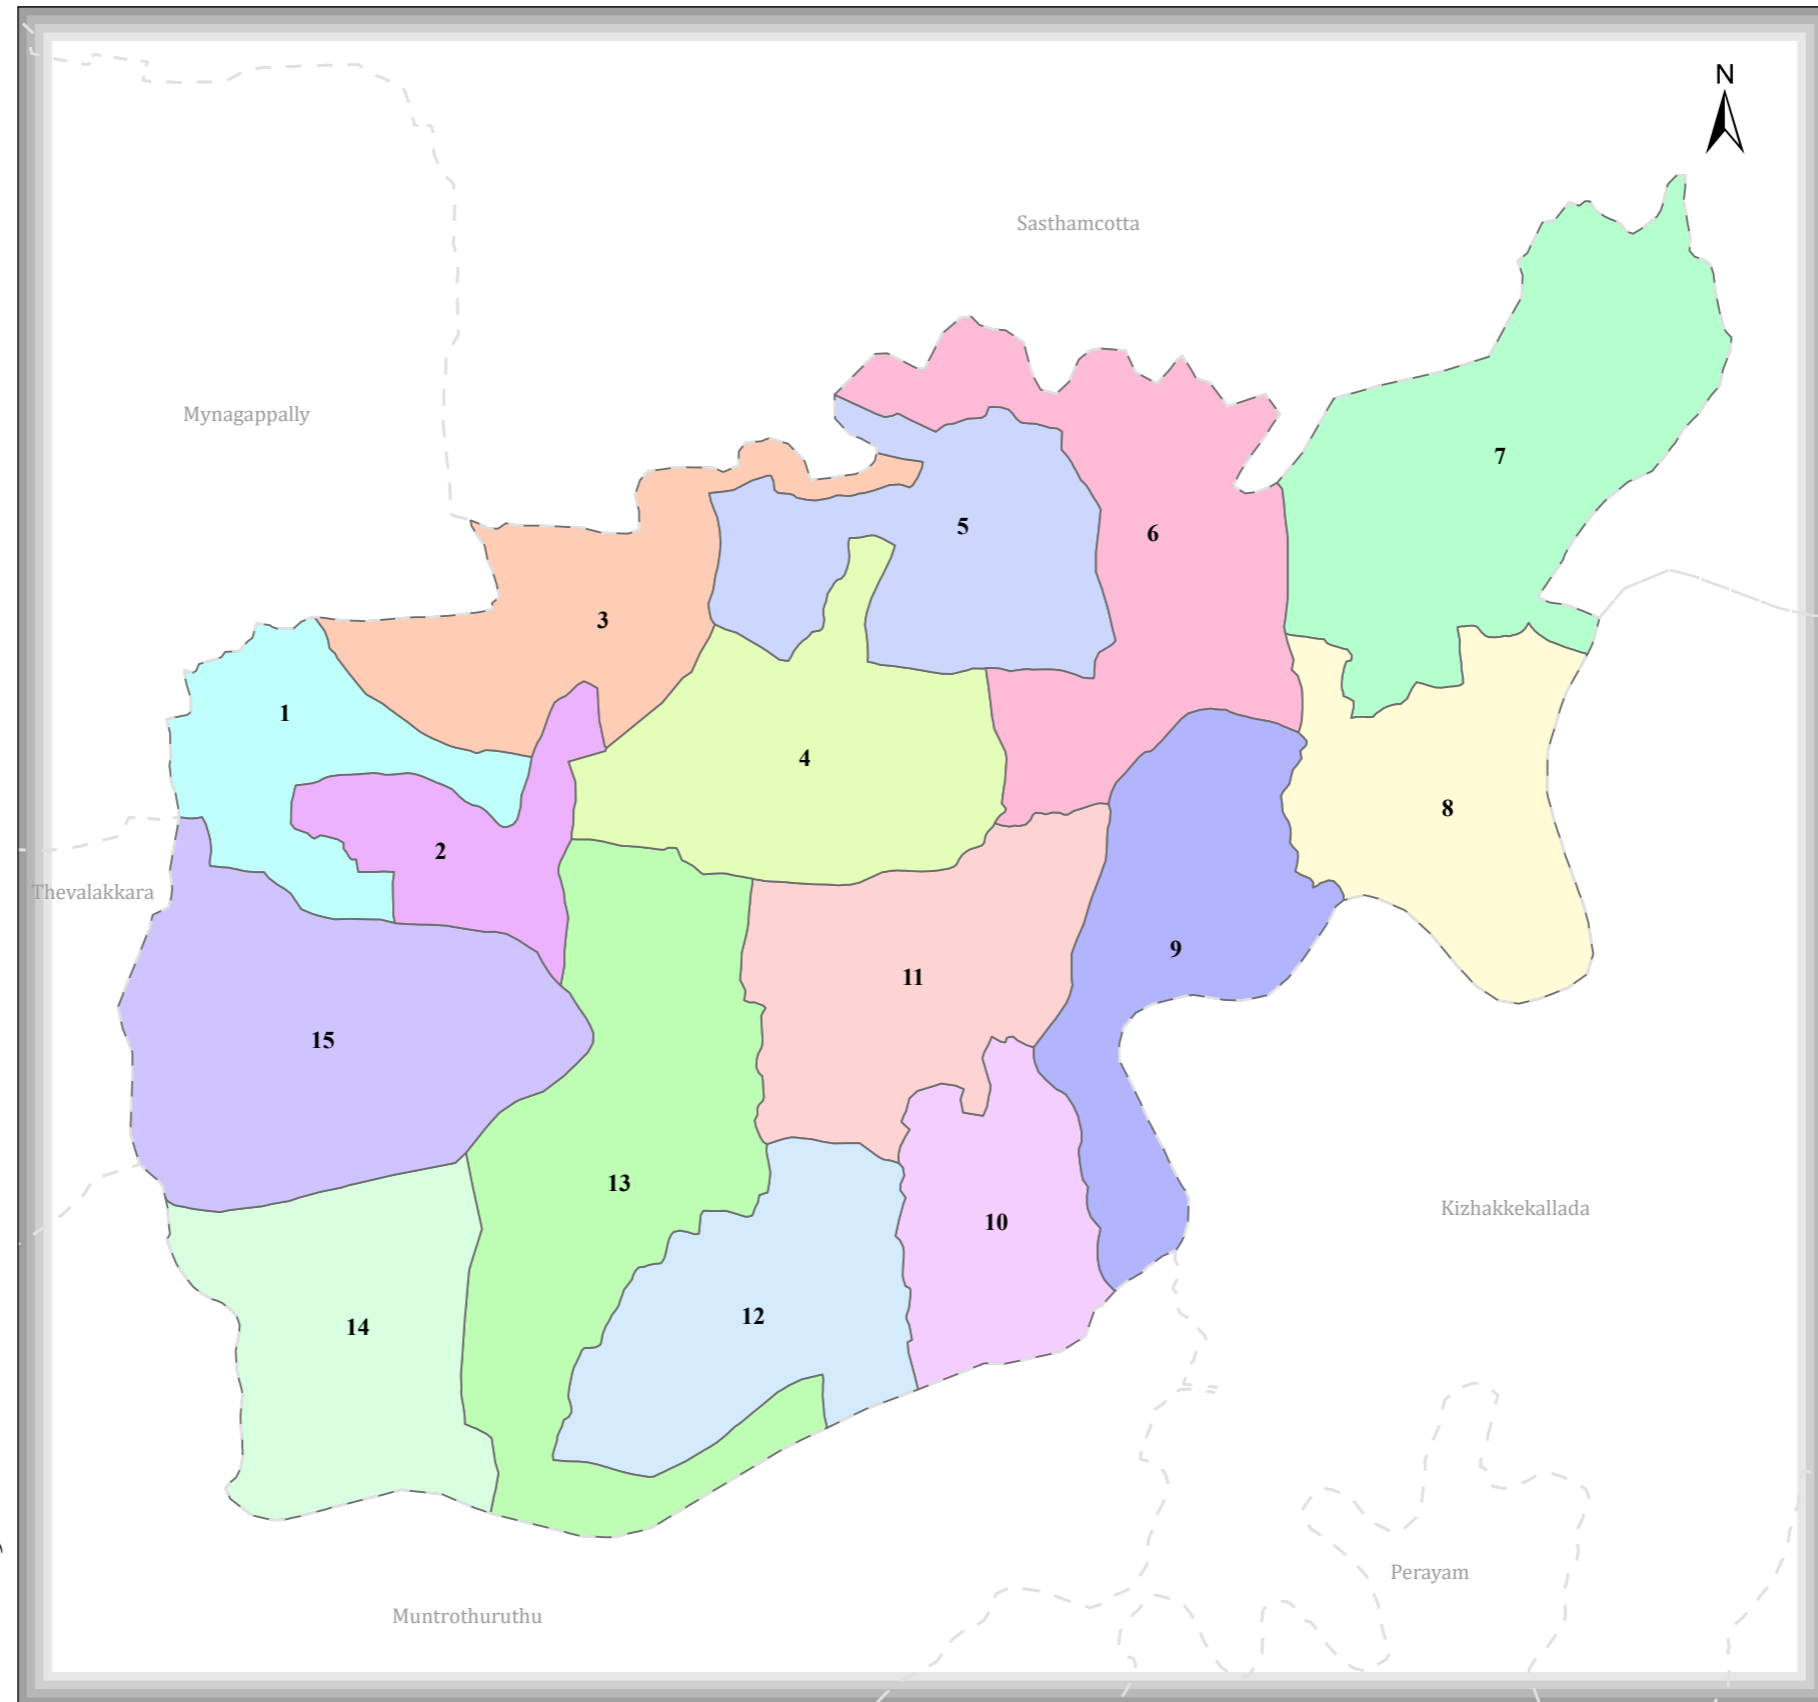

WEST KALLADA

DISTRICT NAME :KOLLAM

- WARD BOUNDARY
- 1-KARALI TOWN
 - 2-KANATHARKUNNAM
 - 3-VALIYAPADAM WEST
 - 4-KADAPPAKUZHI
 - 5-VILANTHARA
 - 6-VALIYAPADAM EAST
 - 7-KADAPUZHA
 - 8-KOICKAL BHAGOM
 - 9-NADUVILAKKARA
 - 10-ULLURUPPU
 - 11-AITHOTTUVA NORTH
 - 12-AITHOTTUVA SOUTH
 - 13-AITHOTTUVA WEST
 - 14-KOTHAPURAM
 - 15-PATTAKADAV
- LOCALBODY