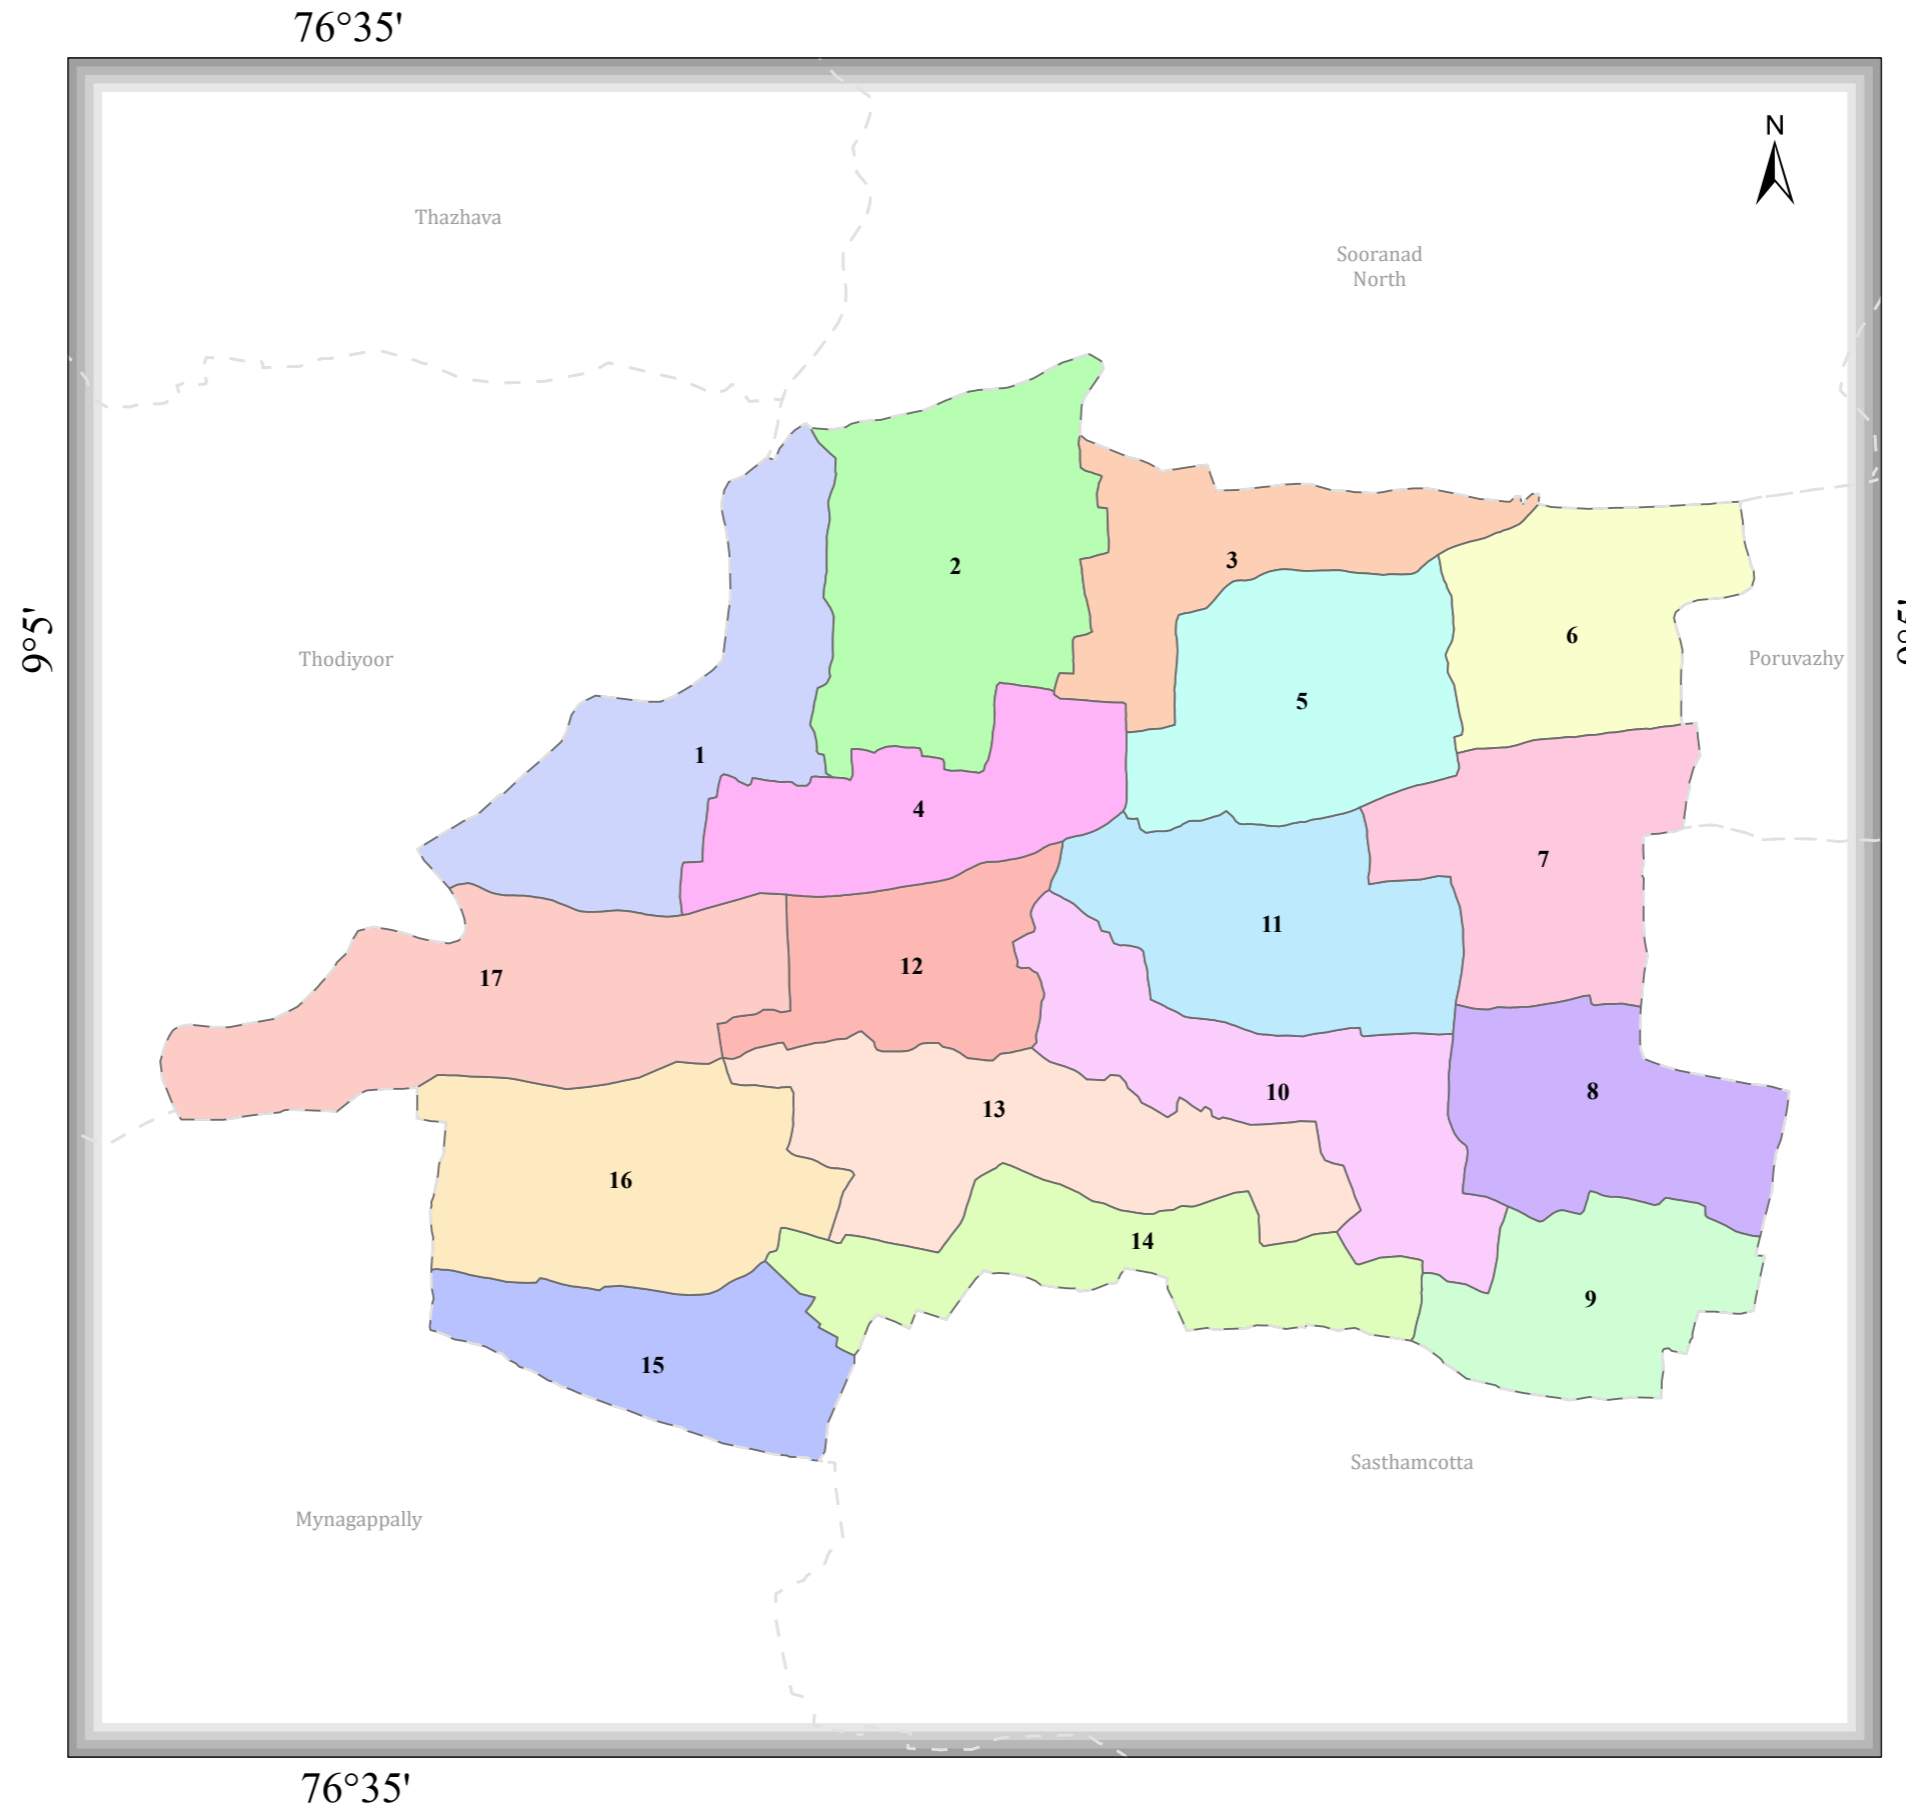

# SOORANAD SOUTH

DISTRICT NAME :KOLLAM

- WARD BOUNDARY
- 1-ERAVICHIRA WEST
  - 2-ERAVICHIRA
  - 3-ERAVICHIRA NADUVIL
  - 4-ERAVICHIRA SOUTH
  - 5-THRIKKUNNAPUZHA NORTH
  - 6-ERAVICHIRA EAST
  - 7-INCHAKKADU NORTH
  - 8-INCHAKKADU
  - 9-AYIKKUNNAM
  - 10-THRIKKUNNAPUZHA SOUTH
  - 11-THRIKKUNNAPUZHA
  - 12-PATHARAM
  - 13-KUMARANCHIRA
  - 14-NALUMUKK
  - 15-KIDANGAYAM KANNIMEL
  - 16-KIDANGAYAM NADUVIL
  - 17-KIDANGAYAM NORTH
  - LOCALBODY