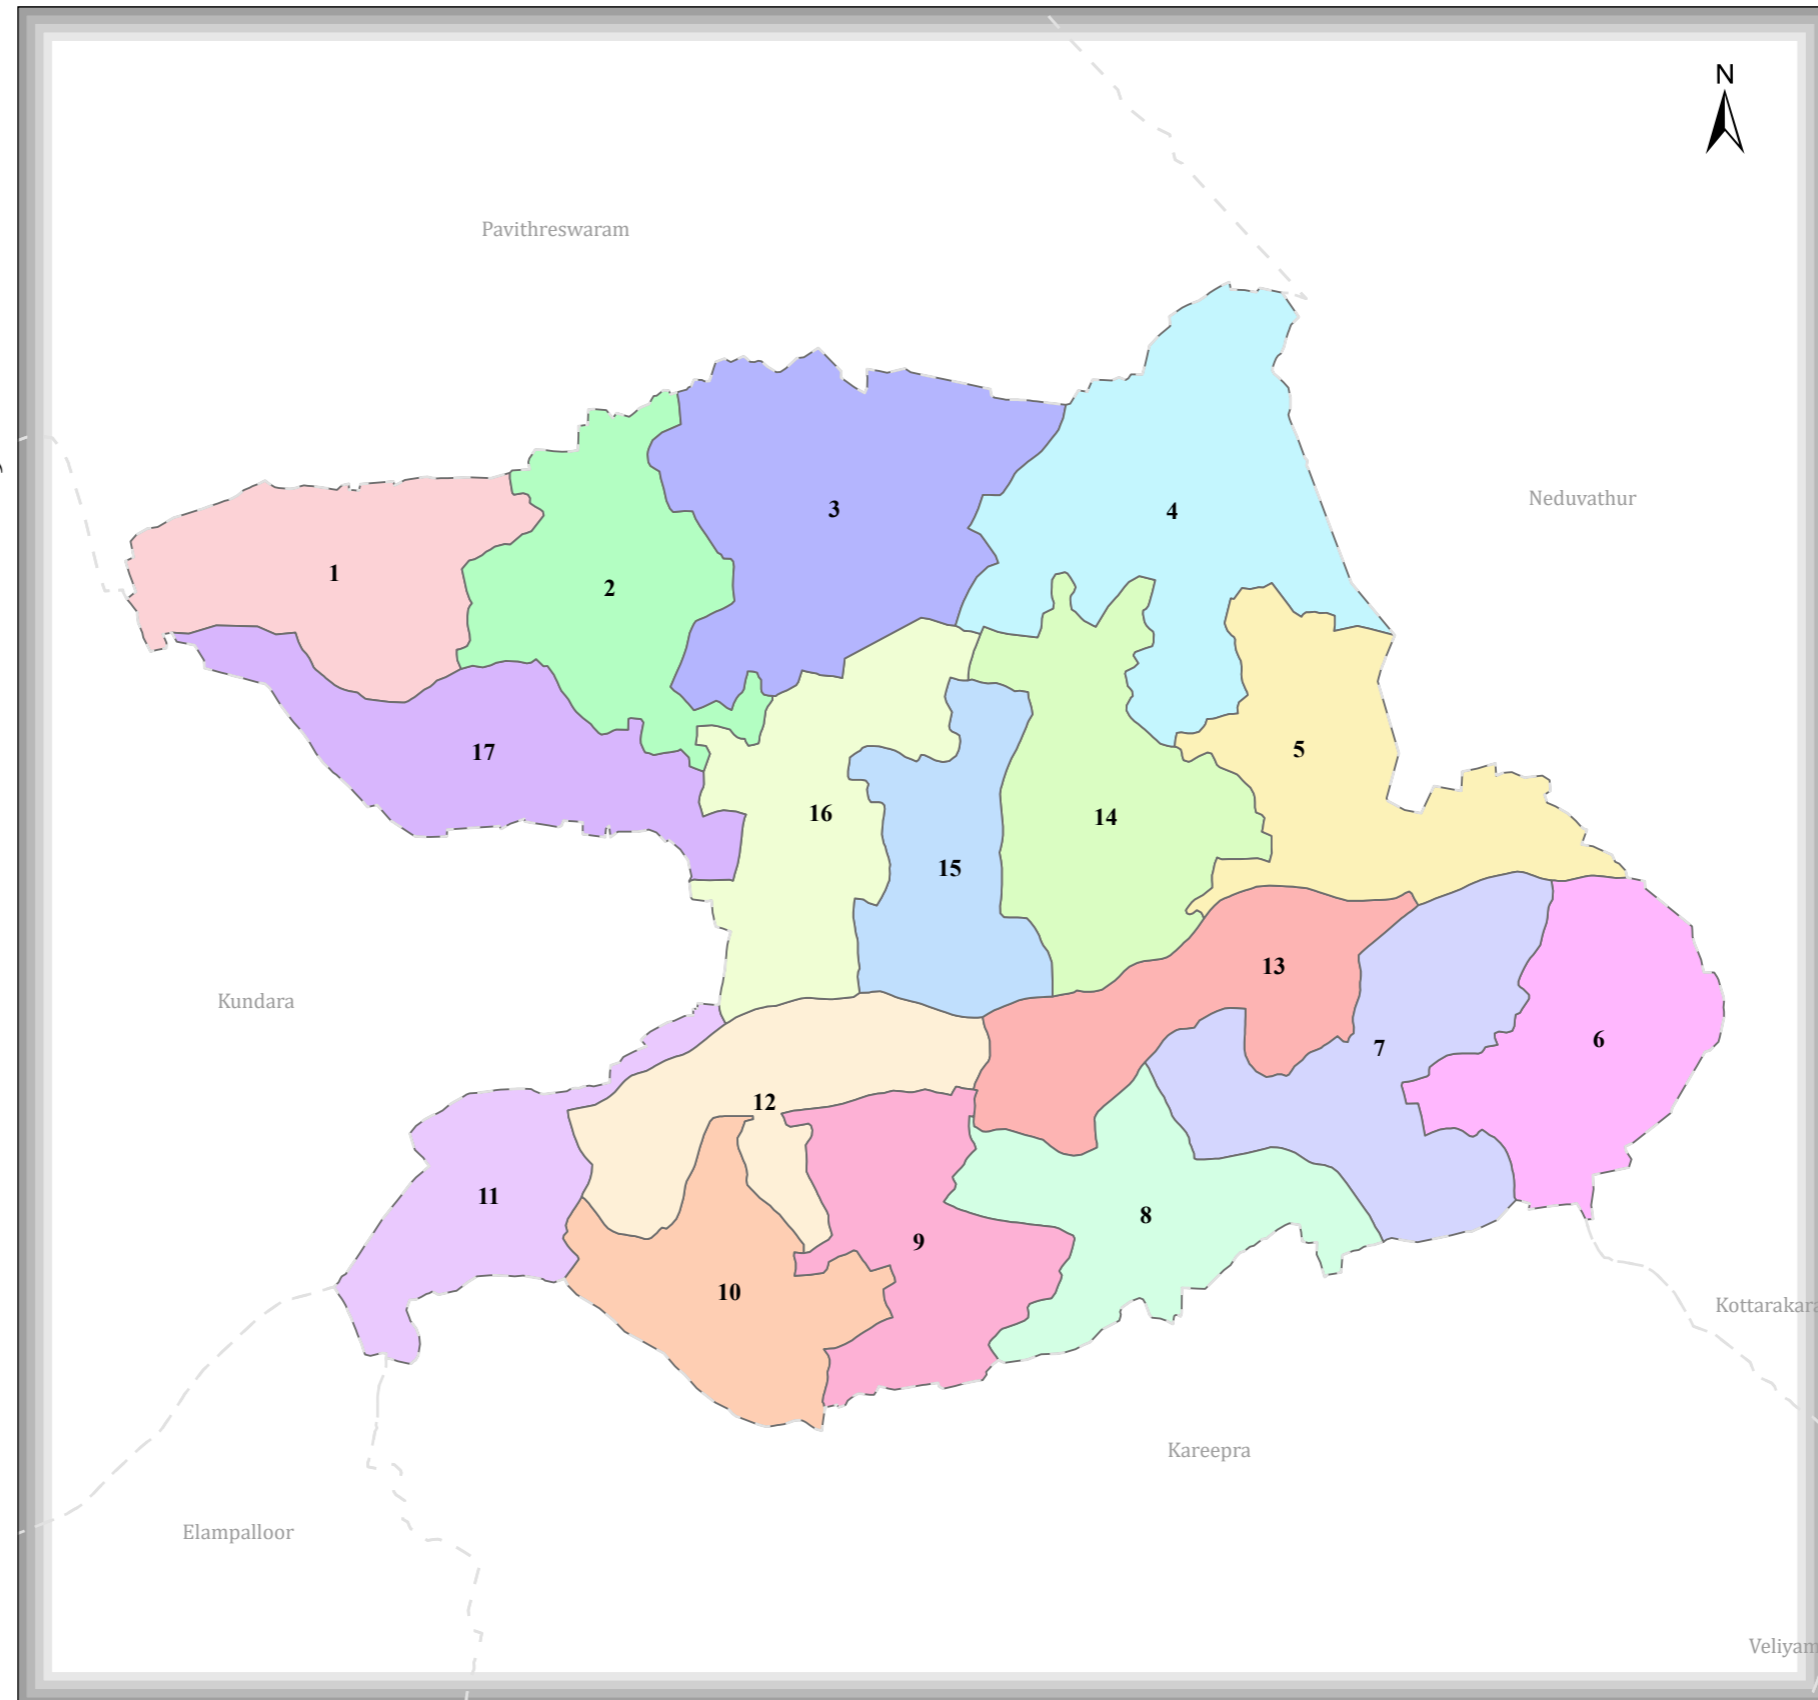

EZHUKONE

DISTRICT NAME :KOLLAM

- WARD BOUNDARY
- 1-KARUVELIL
 - 2-PUTHAN NADA
 - 3-CHITTACODE
 - 4-IRUMPANANGADU
 - 5-AMBALATHUMKALA
 - 6-KAKKAKOTTOOR
 - 7-VALAYICODE
 - 8-POCHAMKONAM
 - 9-KOCHANJILIMOODU
 - 10-EDAKKODE
 - 11-NEDUMPAIKULAM
 - 12-E S I WARD
 - 13-PANCHAYATH OFFICE WARD
 - 14-IRUMPANANGADU H S
 - 15-EZHUKONE H S
 - 16-CHEERANKAVU
 - 17-PARUTHUMPARA
 - LOCALBODY