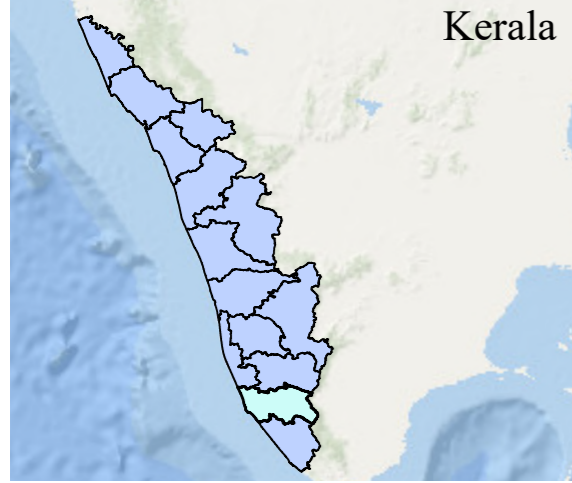

CHAVARA

DISTRICT NAME :KOLLAM

- WARD BOUNDARY
- 1- KARITHURAKOVILTHOTT
 - 2-CHERUSSERIBHAGAM
 - 3-THOTTINUVADAKKU
 - 4-PAZHANJIKKAVU
 - 5-MADAPPALLY
 - 6-VATTATHARA
 - 7-CHOLA
 - 8-MUKUNDAPURAM
 - 9-KOTTUKADU
 - 10-PATTATHANAM
 - 11-MENAMPALLY
 - 12-BHARANIKKAVU VADAKKU
 - 13-BHRANIKVUTHEKKU
 - 14-THANNIMOODU
 - 15-PAYYALAKKAVU
 - 16-PUTHUKKADU
 - 17-KOTTACKAKAM
 - 18-KOTTENKULANGARA
 - 19-KRISHNAN NADA
 - 20-CHAVARA
 - 21-PALAKKADAVU
 - 22-KULANGARABHAGAM
 - 23-PUTHENKOVIL
 - 24-THATTASSERI
 - LOCALBODY