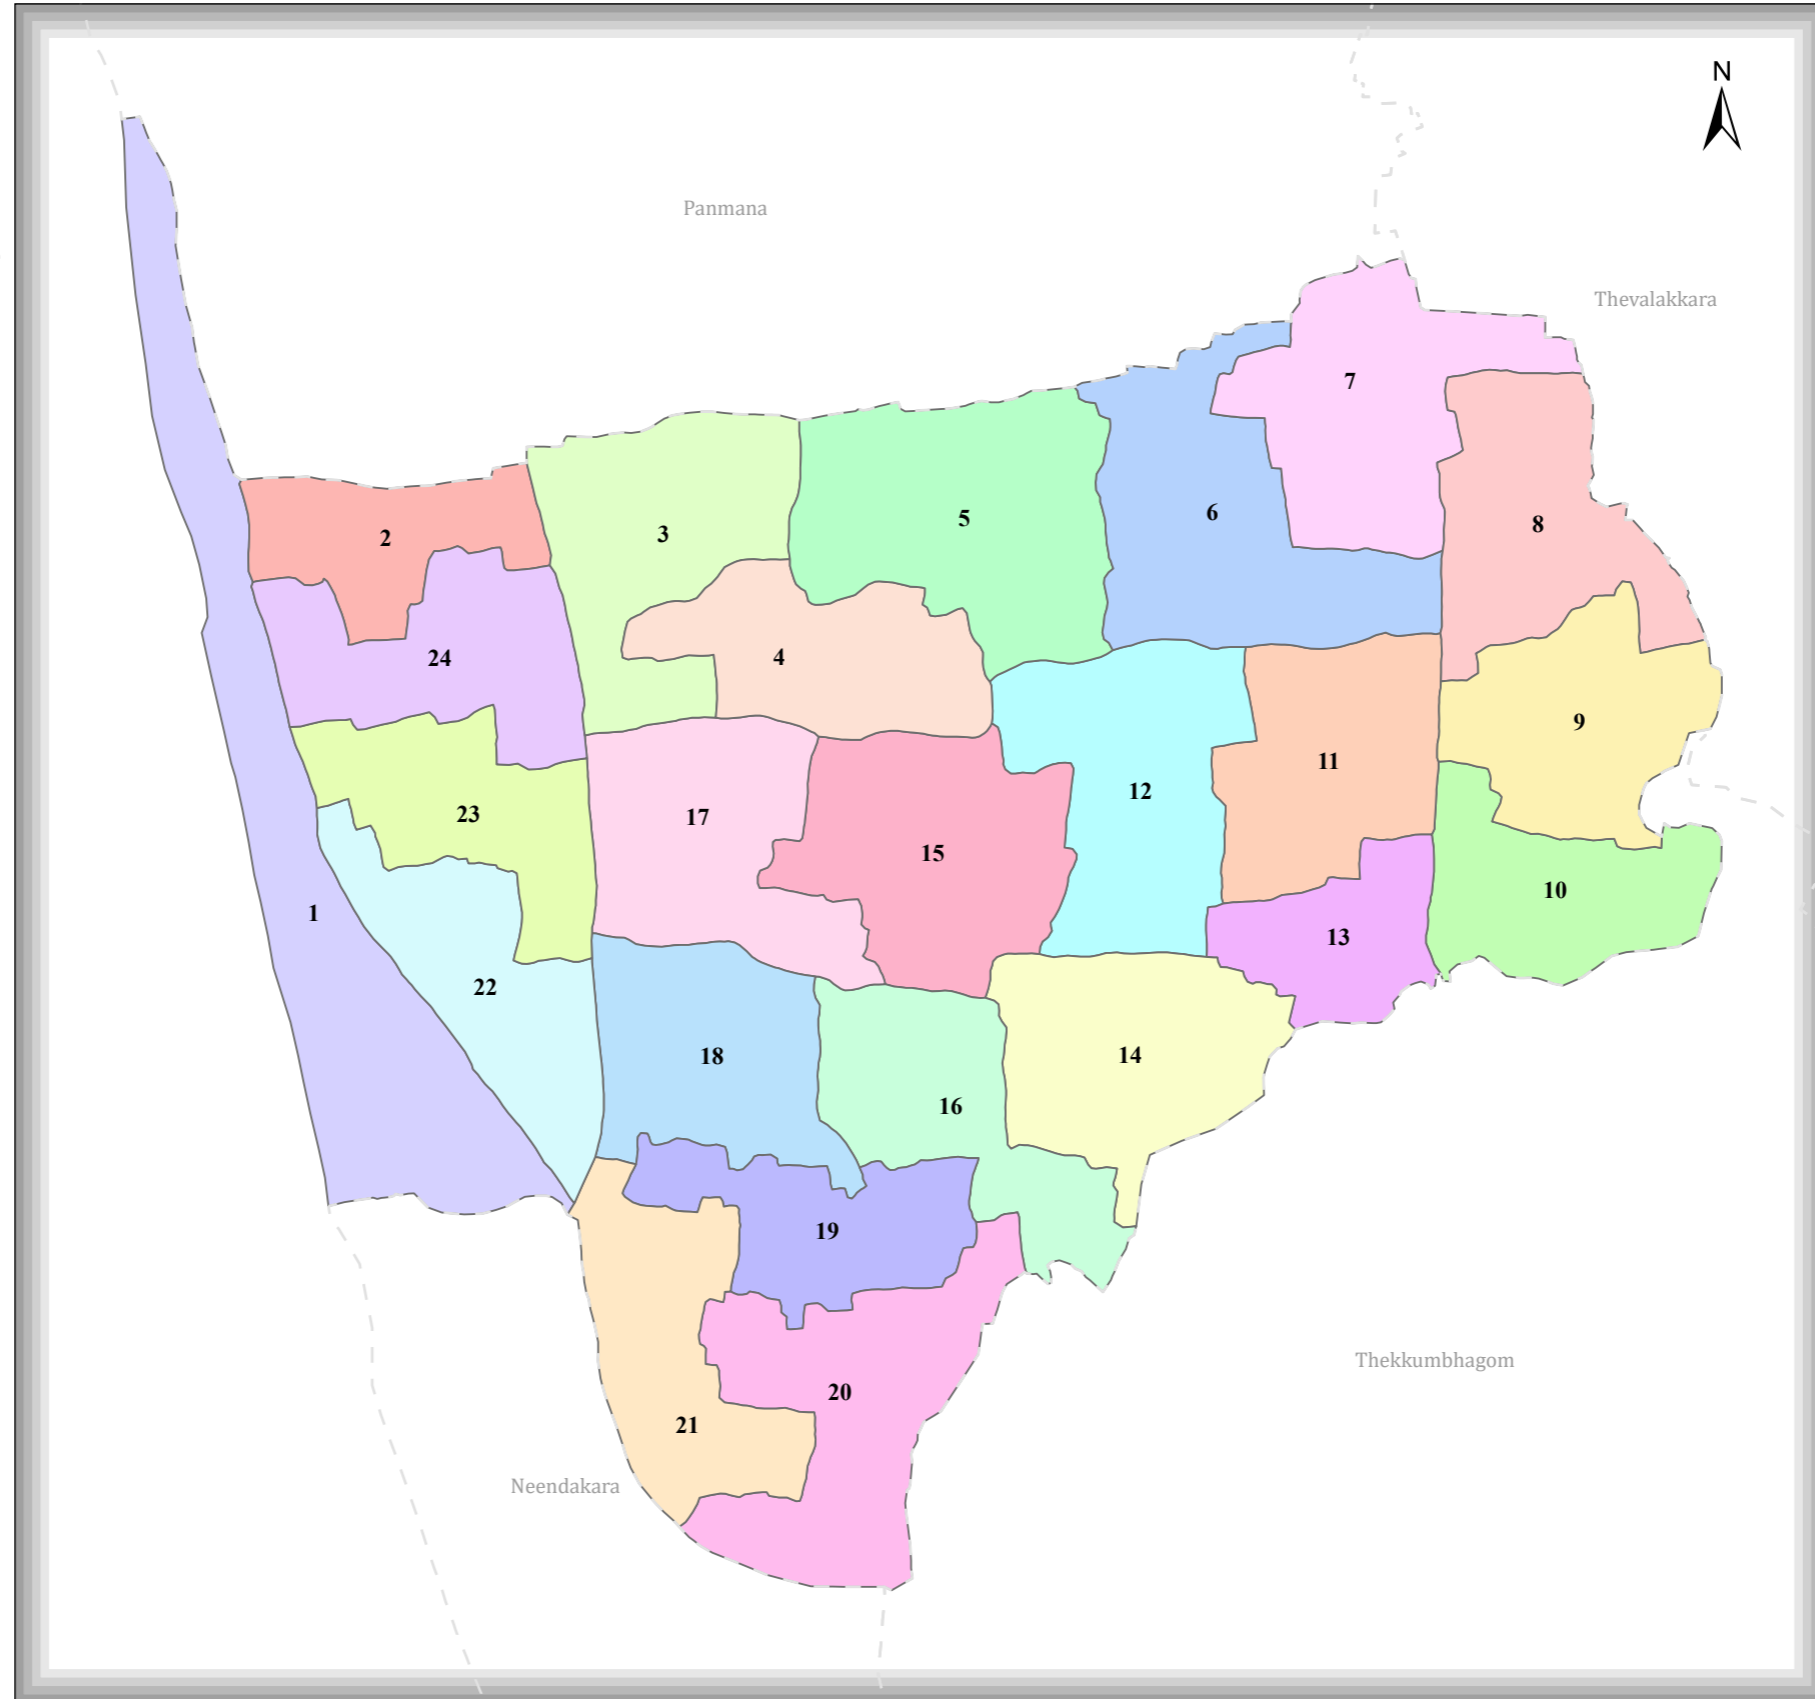

CHAVARA

DISTRICT NAME :KOLLAM

- WARD BOUNDARY
- 1- KARITHURAKOVILTHOTT
 - 2-CHERUSSERIBHAGAM
 - 3-THOTTINUVADAKKU
 - 4-PAZHANJIKKAVU
 - 5-MADAPPALLY
 - 6-VATTATHARA
 - 7-CHOLA
 - 8-MUKUNDAPURAM
 - 9-KOTTUKADU
 - 10-PATTATHANAM
 - 11-MENAMPALLY
 - 12-BHARANIKKAVU VADAKKU
 - 13-BHRANIKVUTHEKKU
 - 14-THANNIMOODU
 - 15-PAYYALAKKAVU
 - 16-PUTHUKKADU
 - 17-KOTTACKAKAM
 - 18-KOTTENKULANGARA
 - 19-KRISHNAN NADA
 - 20-CHAVARA
 - 21-PALAKKADAVU
 - 22-KULANGARABHAGAM
 - 23-PUTHENKOVIL
 - 24-THATTASSERI
 - LOCALBODY