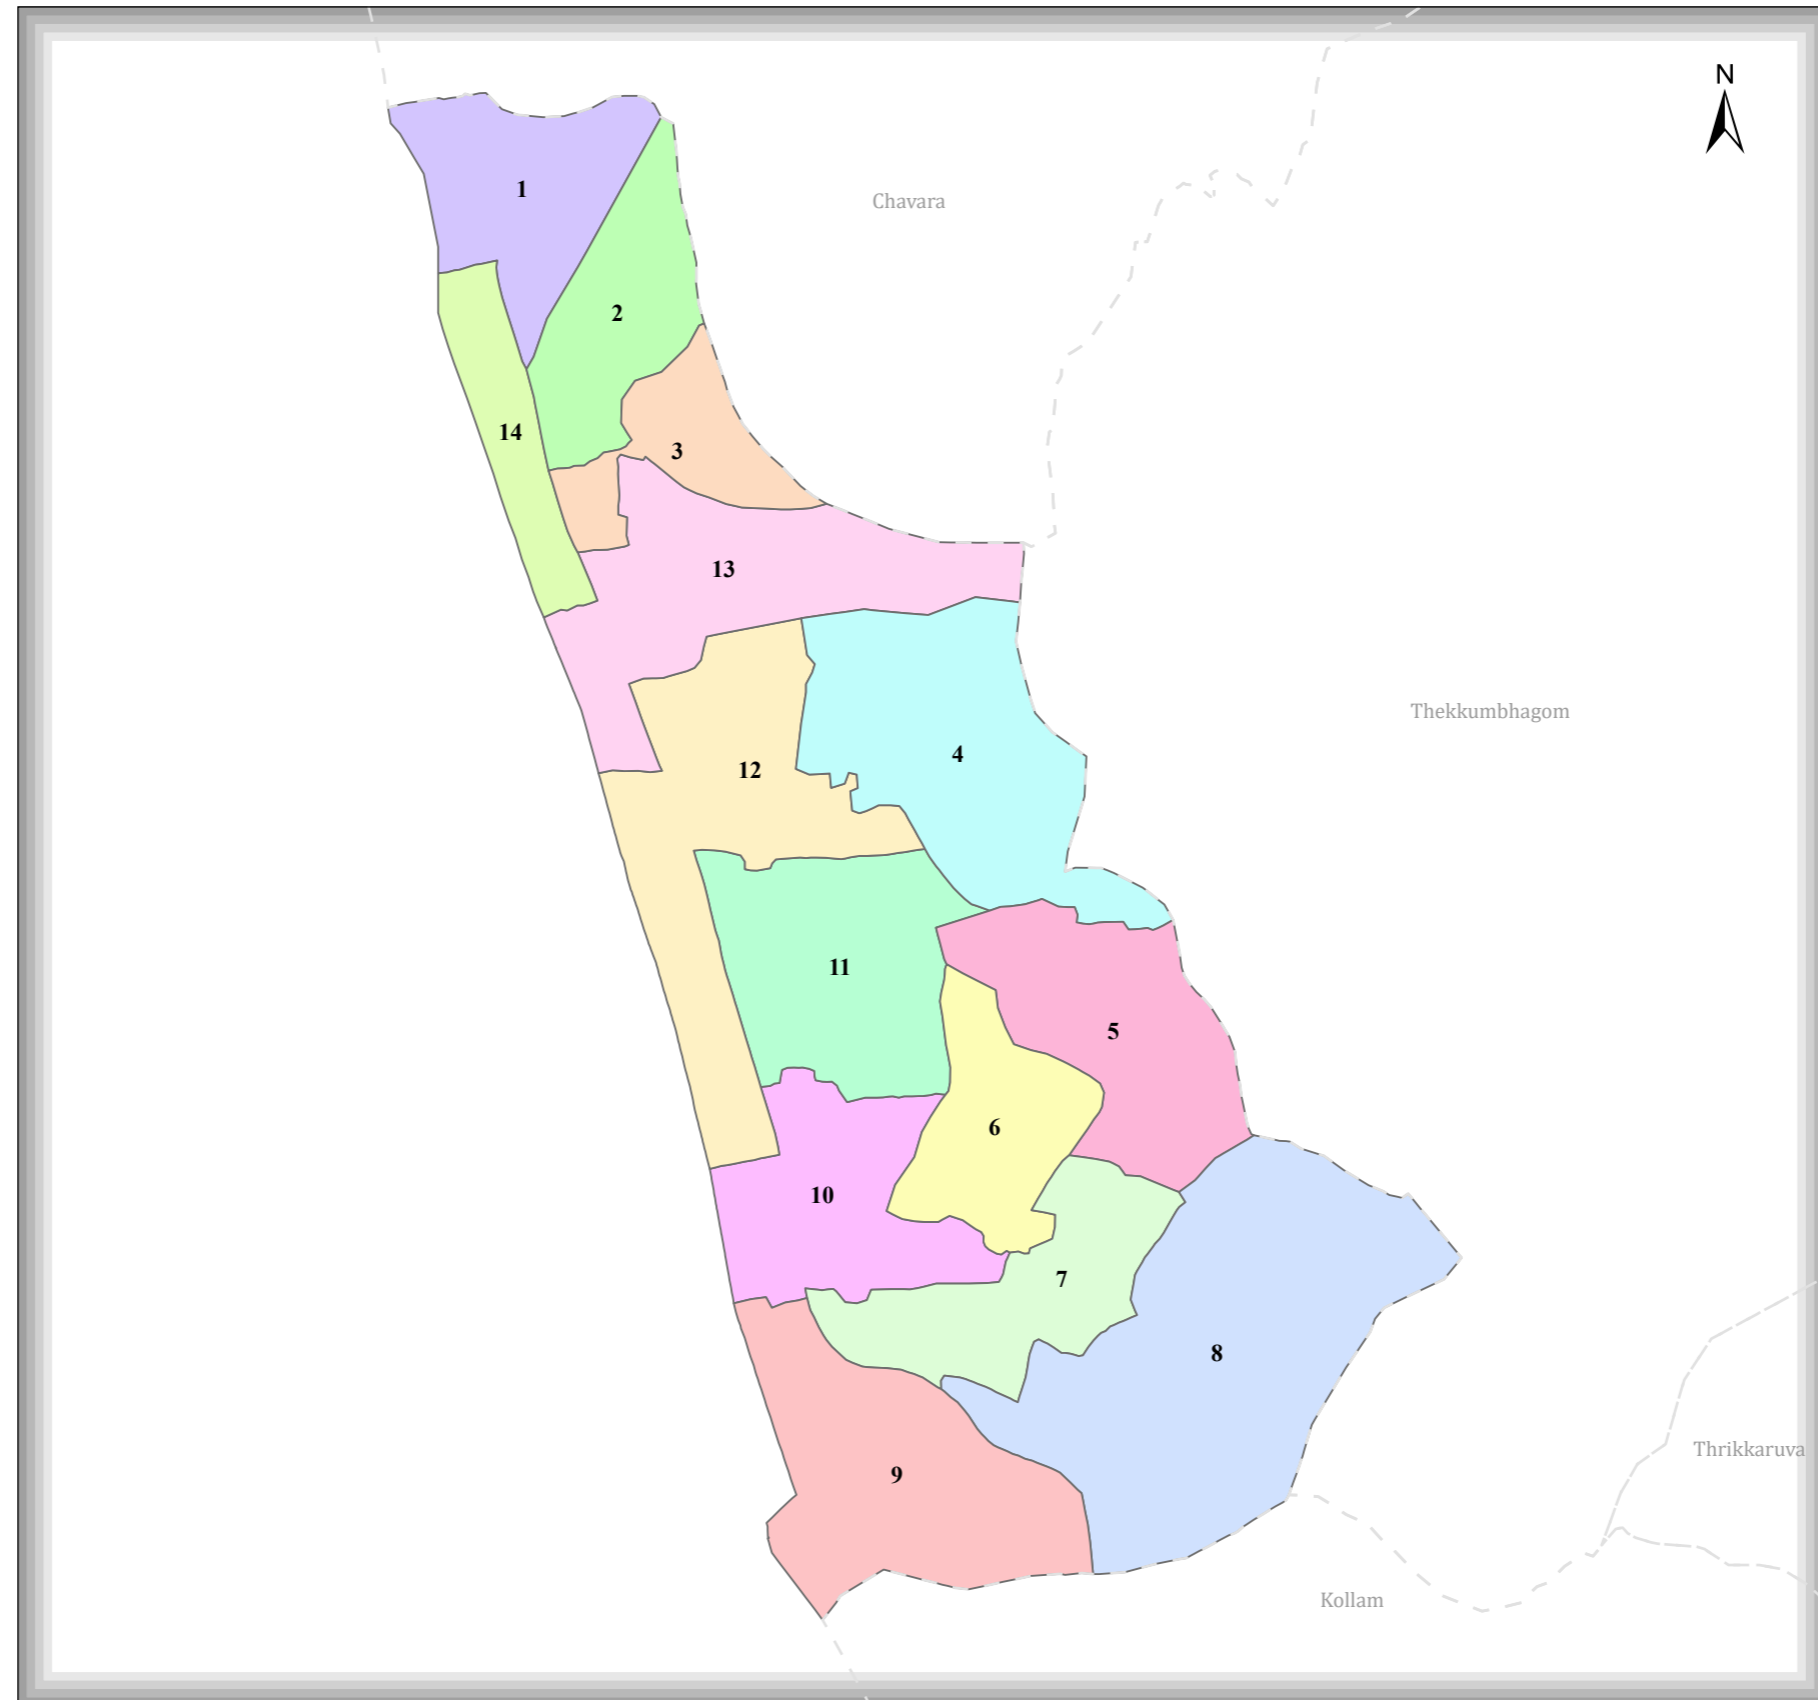

NEENDAKARA

DISTRICT NAME :KOLLAM

Kerala

Kollam

Neendakara

- WARD BOUNDARY
- 1-A.M.C.
 - 2-PUTHENTHURA
 - 3-FISHERMEN COLONY
 - 4-PANNACKALTHURUTHU
 - 5-VELITHURUTH
 - 6-TAGORE NAGAR
 - 7-MARYLAND
 - 8-NEENDAKARA
 - 9-PORT WARD
 - 10-VETTUTHARA
 - 11-PARIMANAM SOUTH
 - 12-PARIMANAM
 - 13-FOUNDATION
 - 14-ALTHARA BEACH
 - LOCALBODY