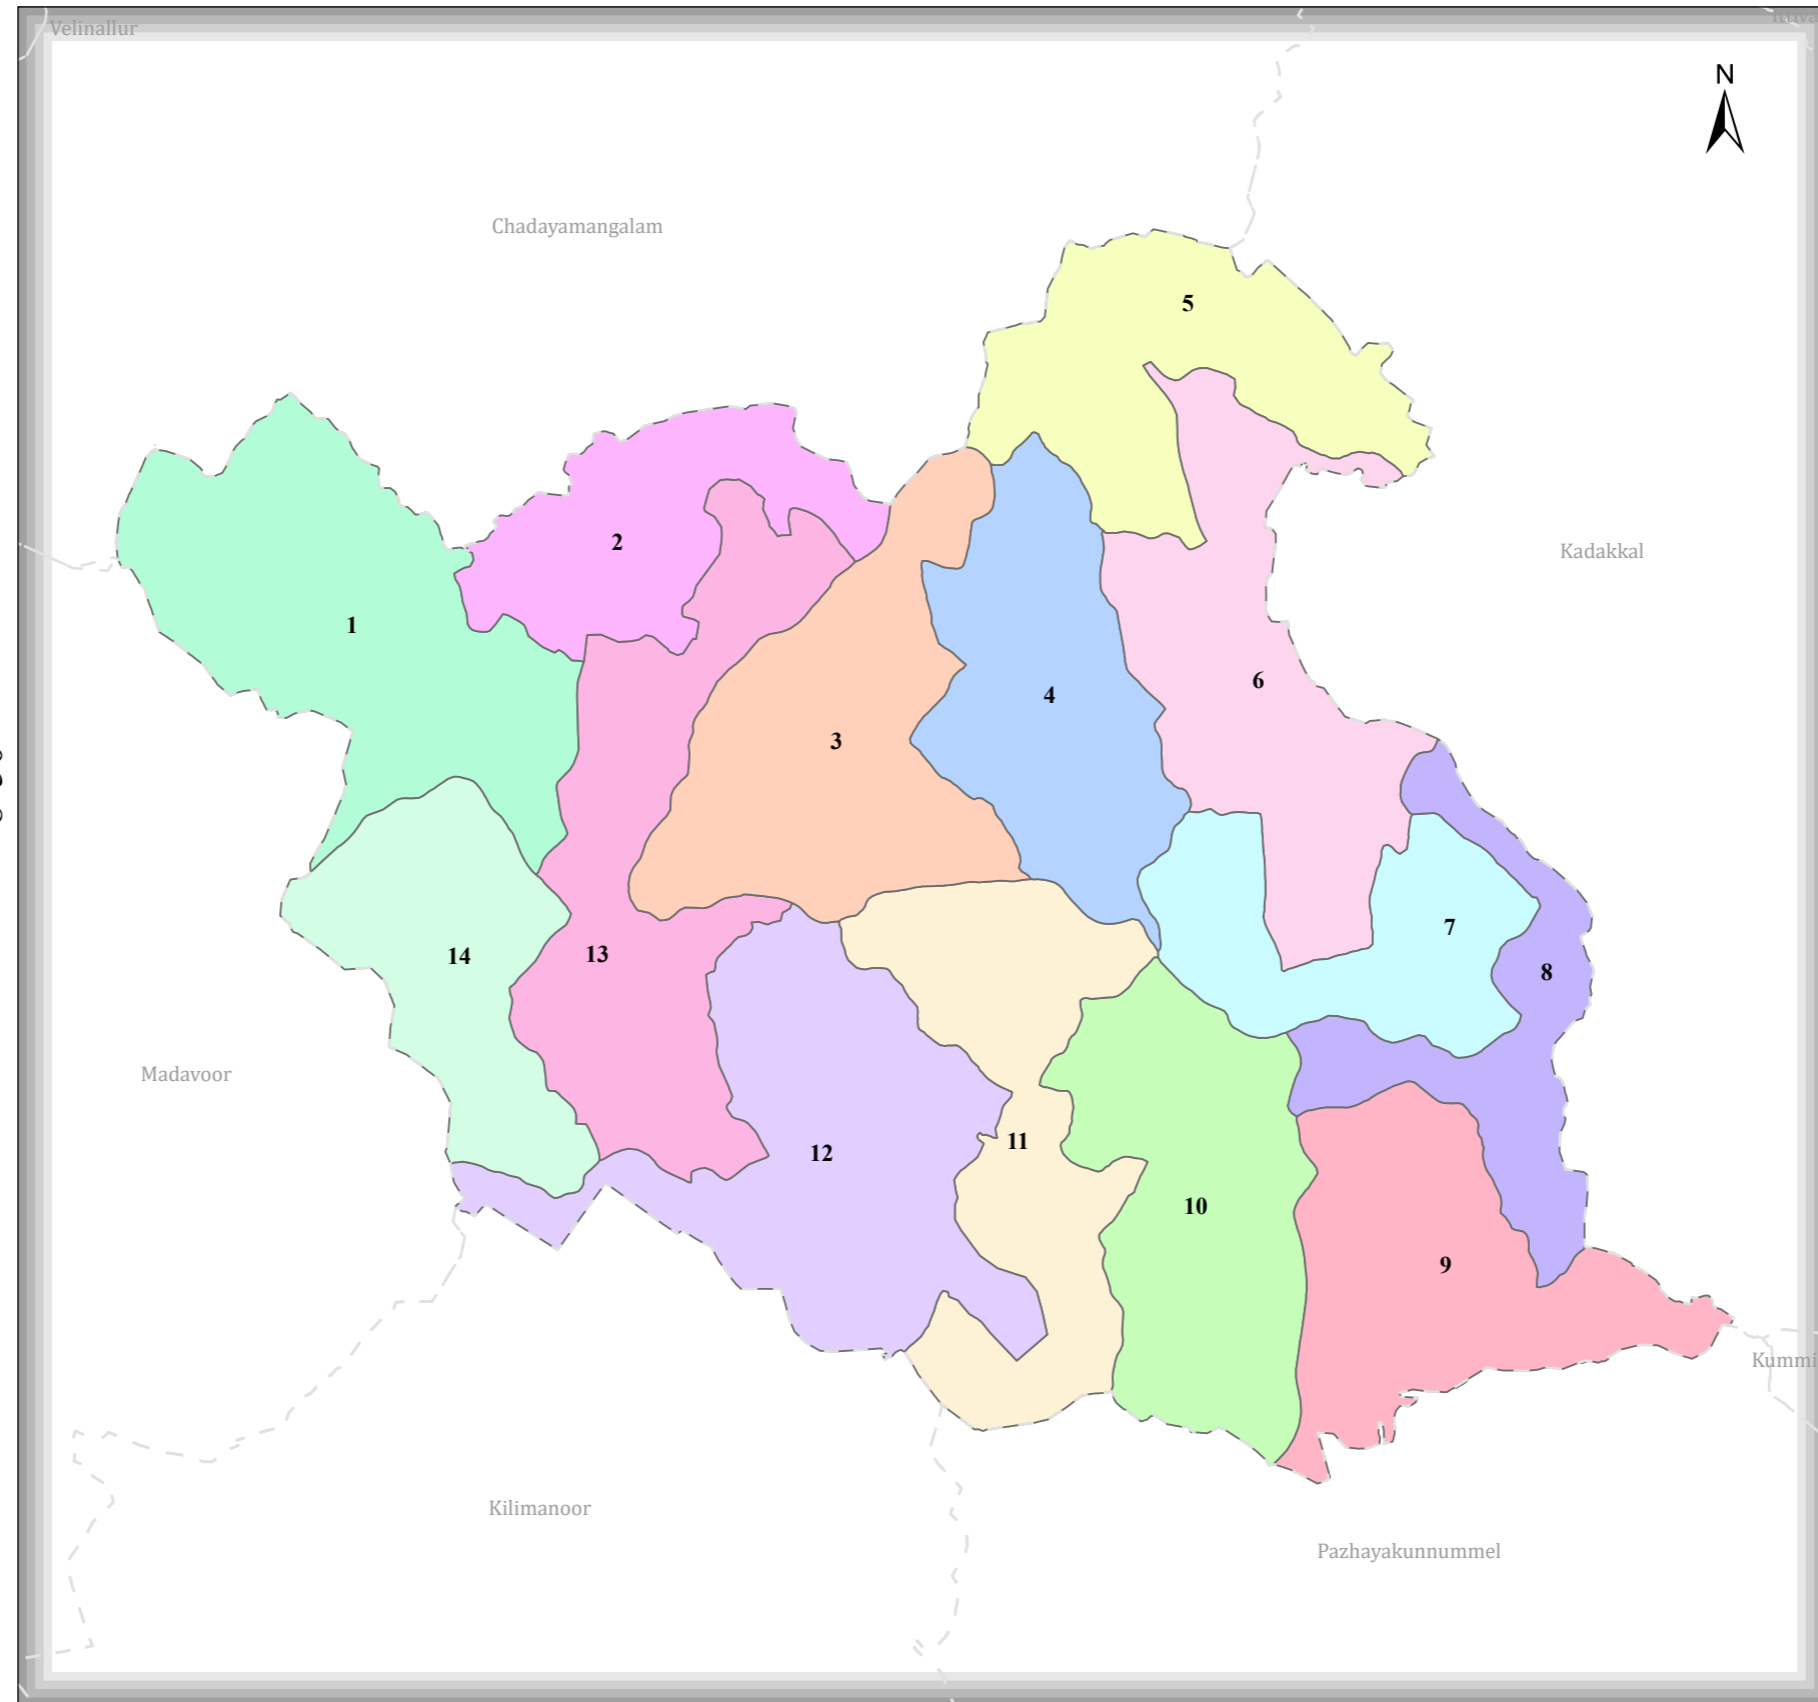

NILAMEL

DISTRICT NAME :KOLLAM

- WARD BOUNDARY
- 1-ELIKKUNNAMUKAL
 - 2-VALIYAVAZHY
 - 3-NEDUMPACHA
 - 4-MULAYAKKONAM
 - 5-MURUKKUMON
 - 6-PUTHUSSERY
 - 7-COLLEGE
 - 8-VELLAMPARA
 - 9-CHERATTUKUZHY
 - 10-TOWN
 - 11-BENGLAMKUNNU
 - 12-VEYKAL
 - 13-VELLARY
 - 14-KAITHODU
 - LOCALBODY