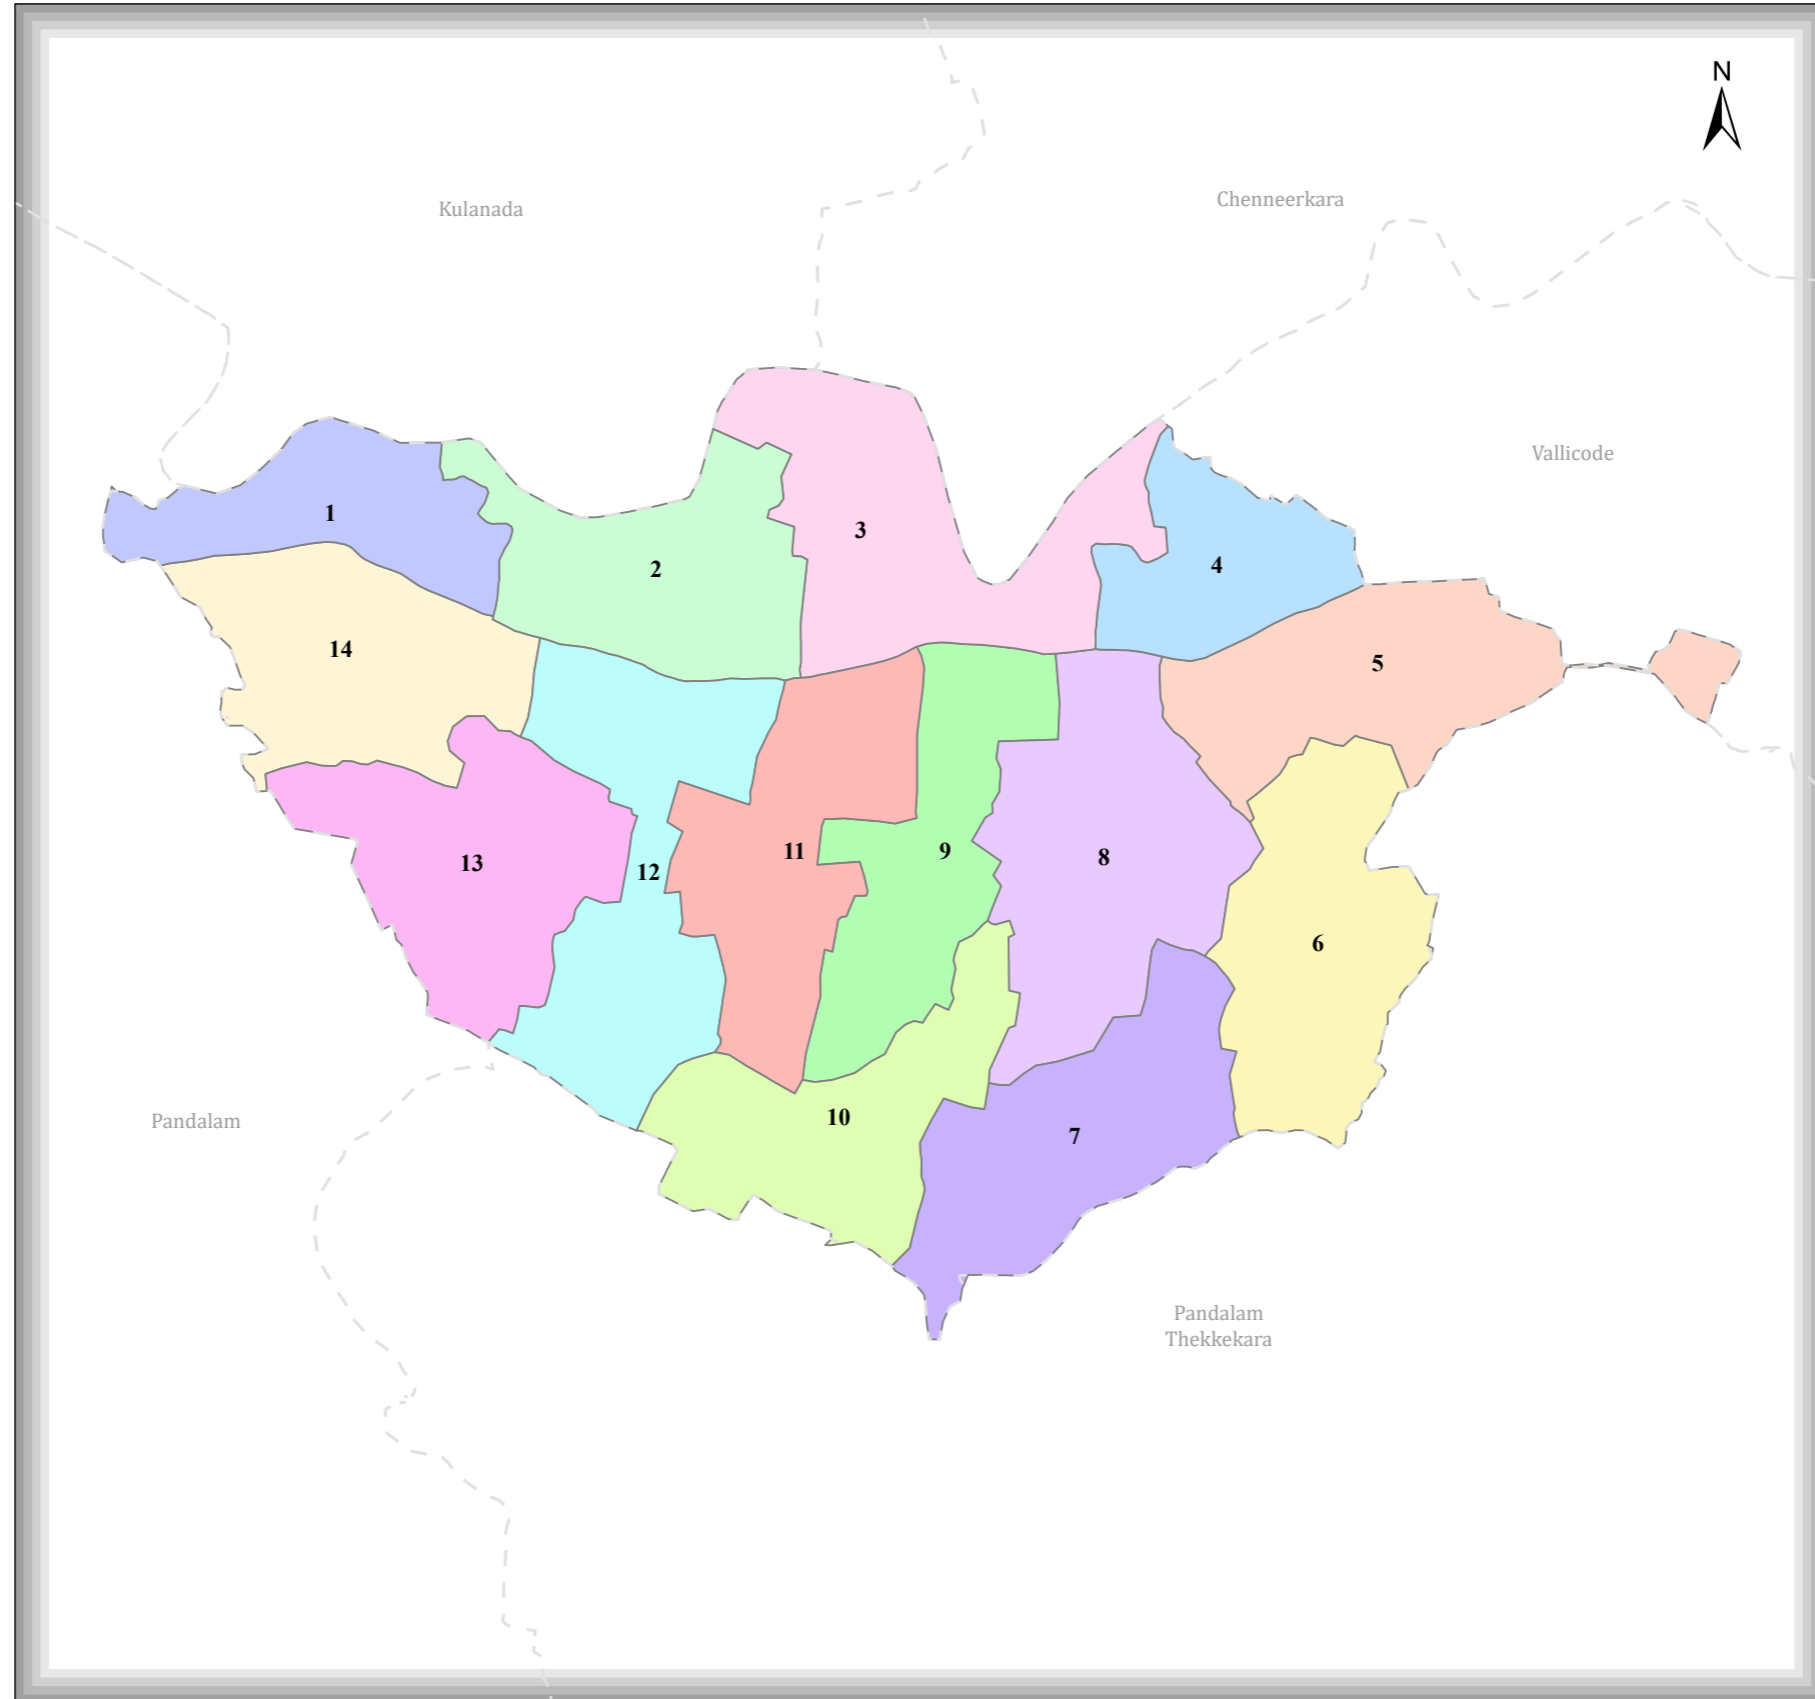

# THUMPAMON

DISTRICT NAME :PATHANAMTHITTA

- WARD BOUNDARY
- 1-MUTTOM VADAKKU
  - 2-MUTTOM KIZHAKKU
  - 3-NADUVILEMURI VADAKKU
  - 4-MAMPILALI VADAKKU
  - 5-MAMPILALI
  - 6-VAYALINUM PADINJARU
  - 7-VIJAYAPURAM KIZHAKKU
  - 8-THUMPAMON KIZHAKKU
  - 9-THUMPAMON
  - 10-VIJAYAPURAM
  - 11-NADUVILEMURI
  - 12-NADUVILEMURI PADINJARU
  - 13-MUTTAM
  - 14-MUTTAM PADINJARU
- LOCALBODY
- LOCALBODY