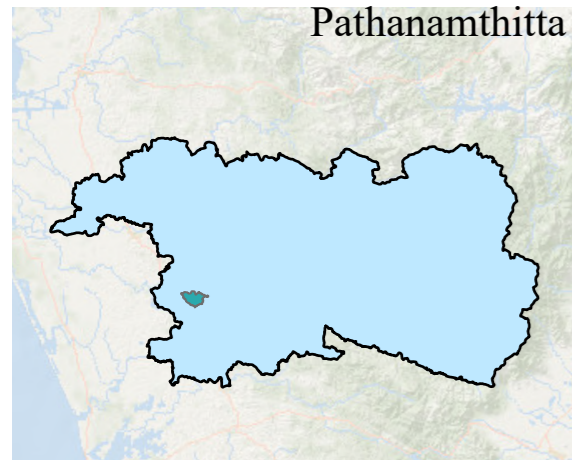

# THUMPAMON

DISTRICT NAME :PATHANAMTHITTA

- WARD BOUNDARY
- 1-MUTTOM VADAKKU
  - 2-MUTTOM KIZHAKKU
  - 3-NADUVILEMURI VADAKKU
  - 4-MAMPILALI VADAKKU
  - 5-MAMPILALI
  - 6-VAYALINUM PADINJARU
  - 7-VIJAYAPURAM KIZHAKKU
  - 8-THUMPAMON KIZHAKKU
  - 9-THUMPAMON
  - 10-VIJAYAPURAM
  - 11-NADUVILEMURI
  - 12-NADUVILEMURI PADINJARU
  - 13-MUTTAM
  - 14-MUTTAM PADINJARU
- LOCALBODY
- LOCALBODY