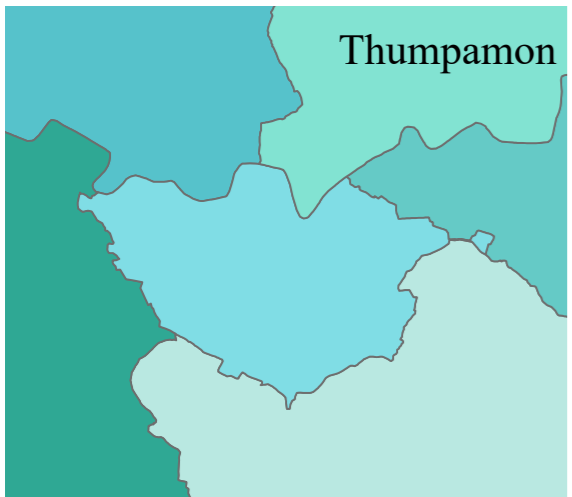

# THUMPAMON

DISTRICT NAME :PATHANAMTHITTA

- WARD BOUNDARY
- 1-MUTTOM VADAKKU
  - 2-MUTTOM KIZHAKKU
  - 3-NADUVILEMURI VADAKKU
  - 4-MAMPILALI VADAKKU
  - 5-MAMPILALI
  - 6-VAYALINUM PADINJARU
  - 7-VIJAYAPURAM KIZHAKKU
  - 8-THUMPAMON KIZHAKKU
  - 9-THUMPAMON
  - 10-VIJAYAPURAM
  - 11-NADUVILEMURI
  - 12-NADUVILEMURI PADINJARU
  - 13-MUTTAM
  - 14-MUTTAM PADINJARU
- LOCALBODY
- LOCALBODY