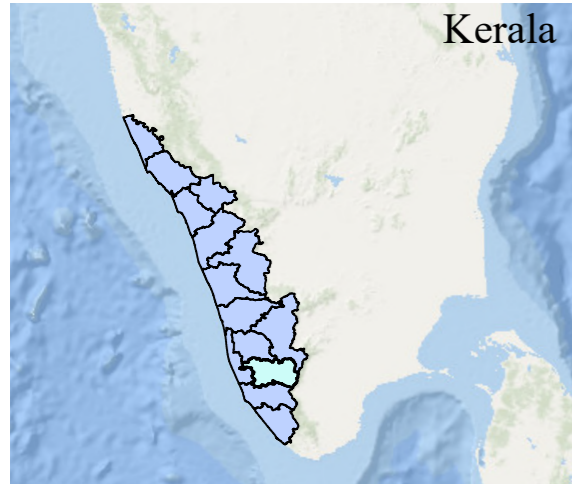

# THUMPAMON

DISTRICT NAME :PATHANAMTHITTA

- WARD BOUNDARY
- 1-MUTTOM VADAKKU
  - 2-MUTTOM KIZHAKKU
  - 3-NADUVILEMURI VADAKKU
  - 4-MAMPILALI VADAKKU
  - 5-MAMPILALI
  - 6-VAYALINUM PADINJARU
  - 7-VIJAYAPURAM KIZHAKKU
  - 8-THUMPAMON KIZHAKKU
  - 9-THUMPAMON
  - 10-VIJAYAPURAM
  - 11-NADUVILEMURI
  - 12-NADUVILEMURI PADINJARU
  - 13-MUTTAM
  - 14-MUTTAM PADINJARU
- LOCALBODY
- LOCALBODY