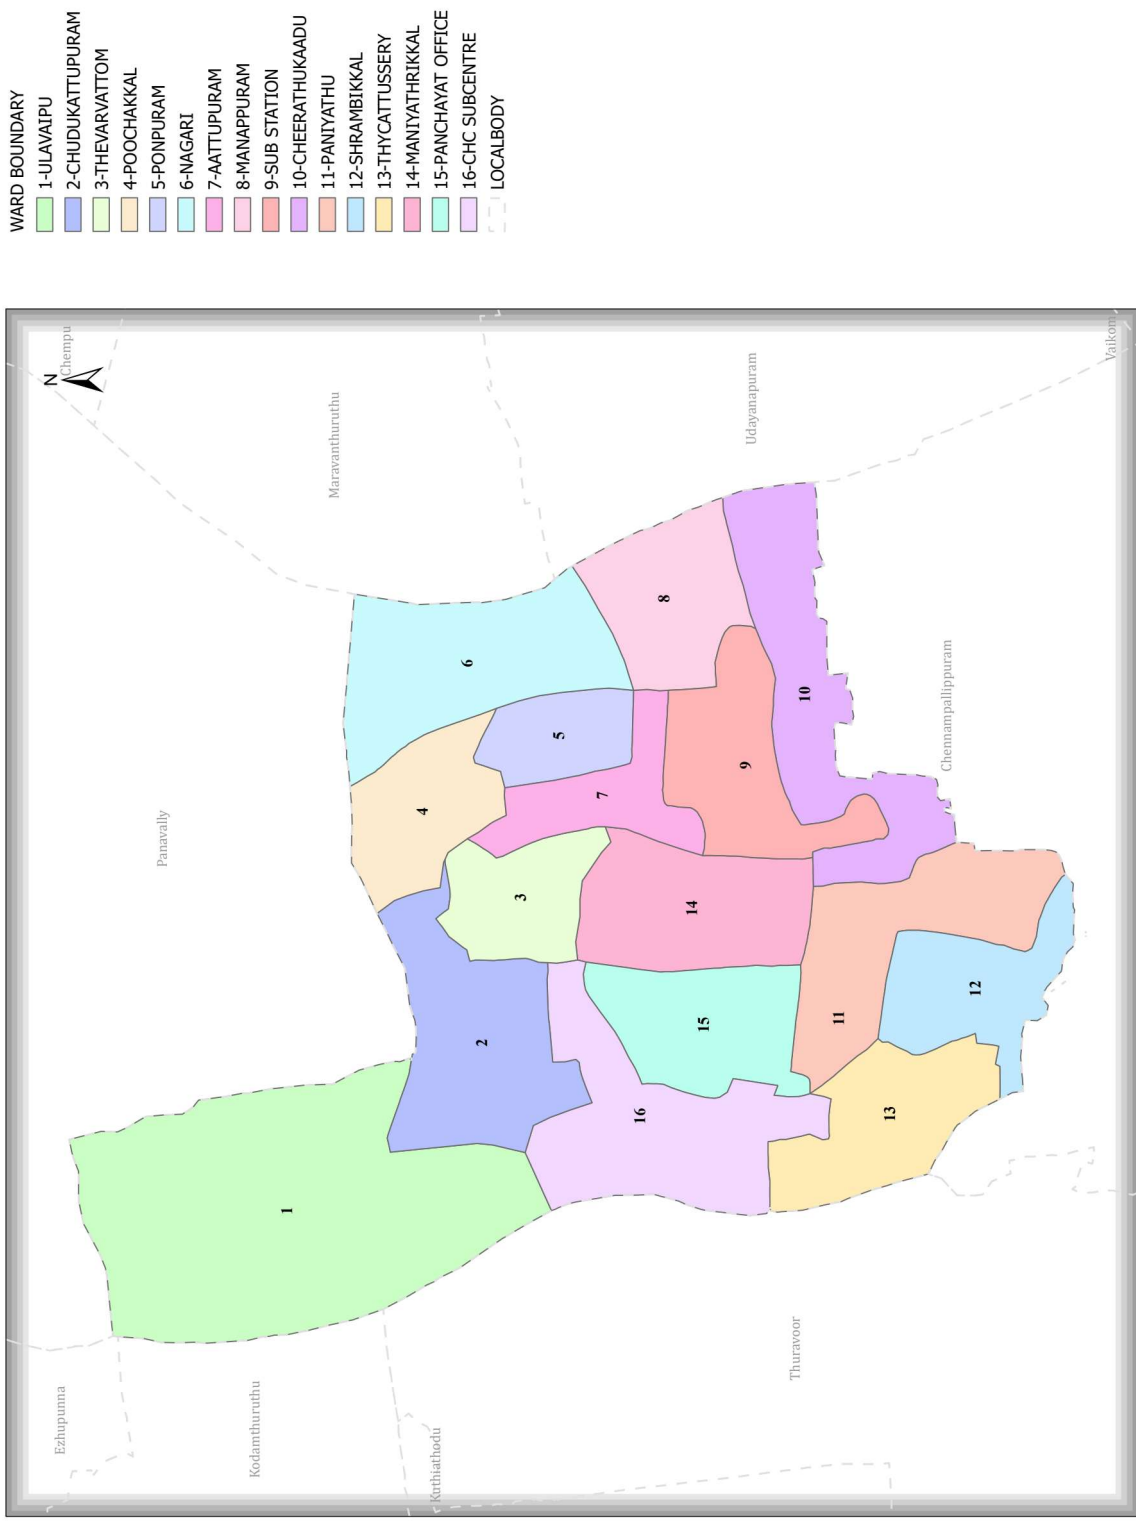

THAICATTUSSERY

DISTRICT NAME :ALAPPUZHA

- WARD BOUNDARY
- 1-ULAVATPU
 - 2-CHUDUKATTUPURAM
 - 3-THEVARVATTOM
 - 4-POOCHAKKAL
 - 5-PONPURAM
 - 6-NAGARI
 - 7-AATTUPURAM
 - 8-MANAPPURAM
 - 9-SUB STATION
 - 10-CHEERATHUKAADU
 - 11-PANIYATHU
 - 12-SHRAMBIKKAL
 - 13-THYCATTUSSERY
 - 14-MANIYATHRIKKAL
 - 15-PANCHAYAT OFFICE
 - 16-CHC SUBCENTRE
 - LOCALBODY

76°20'