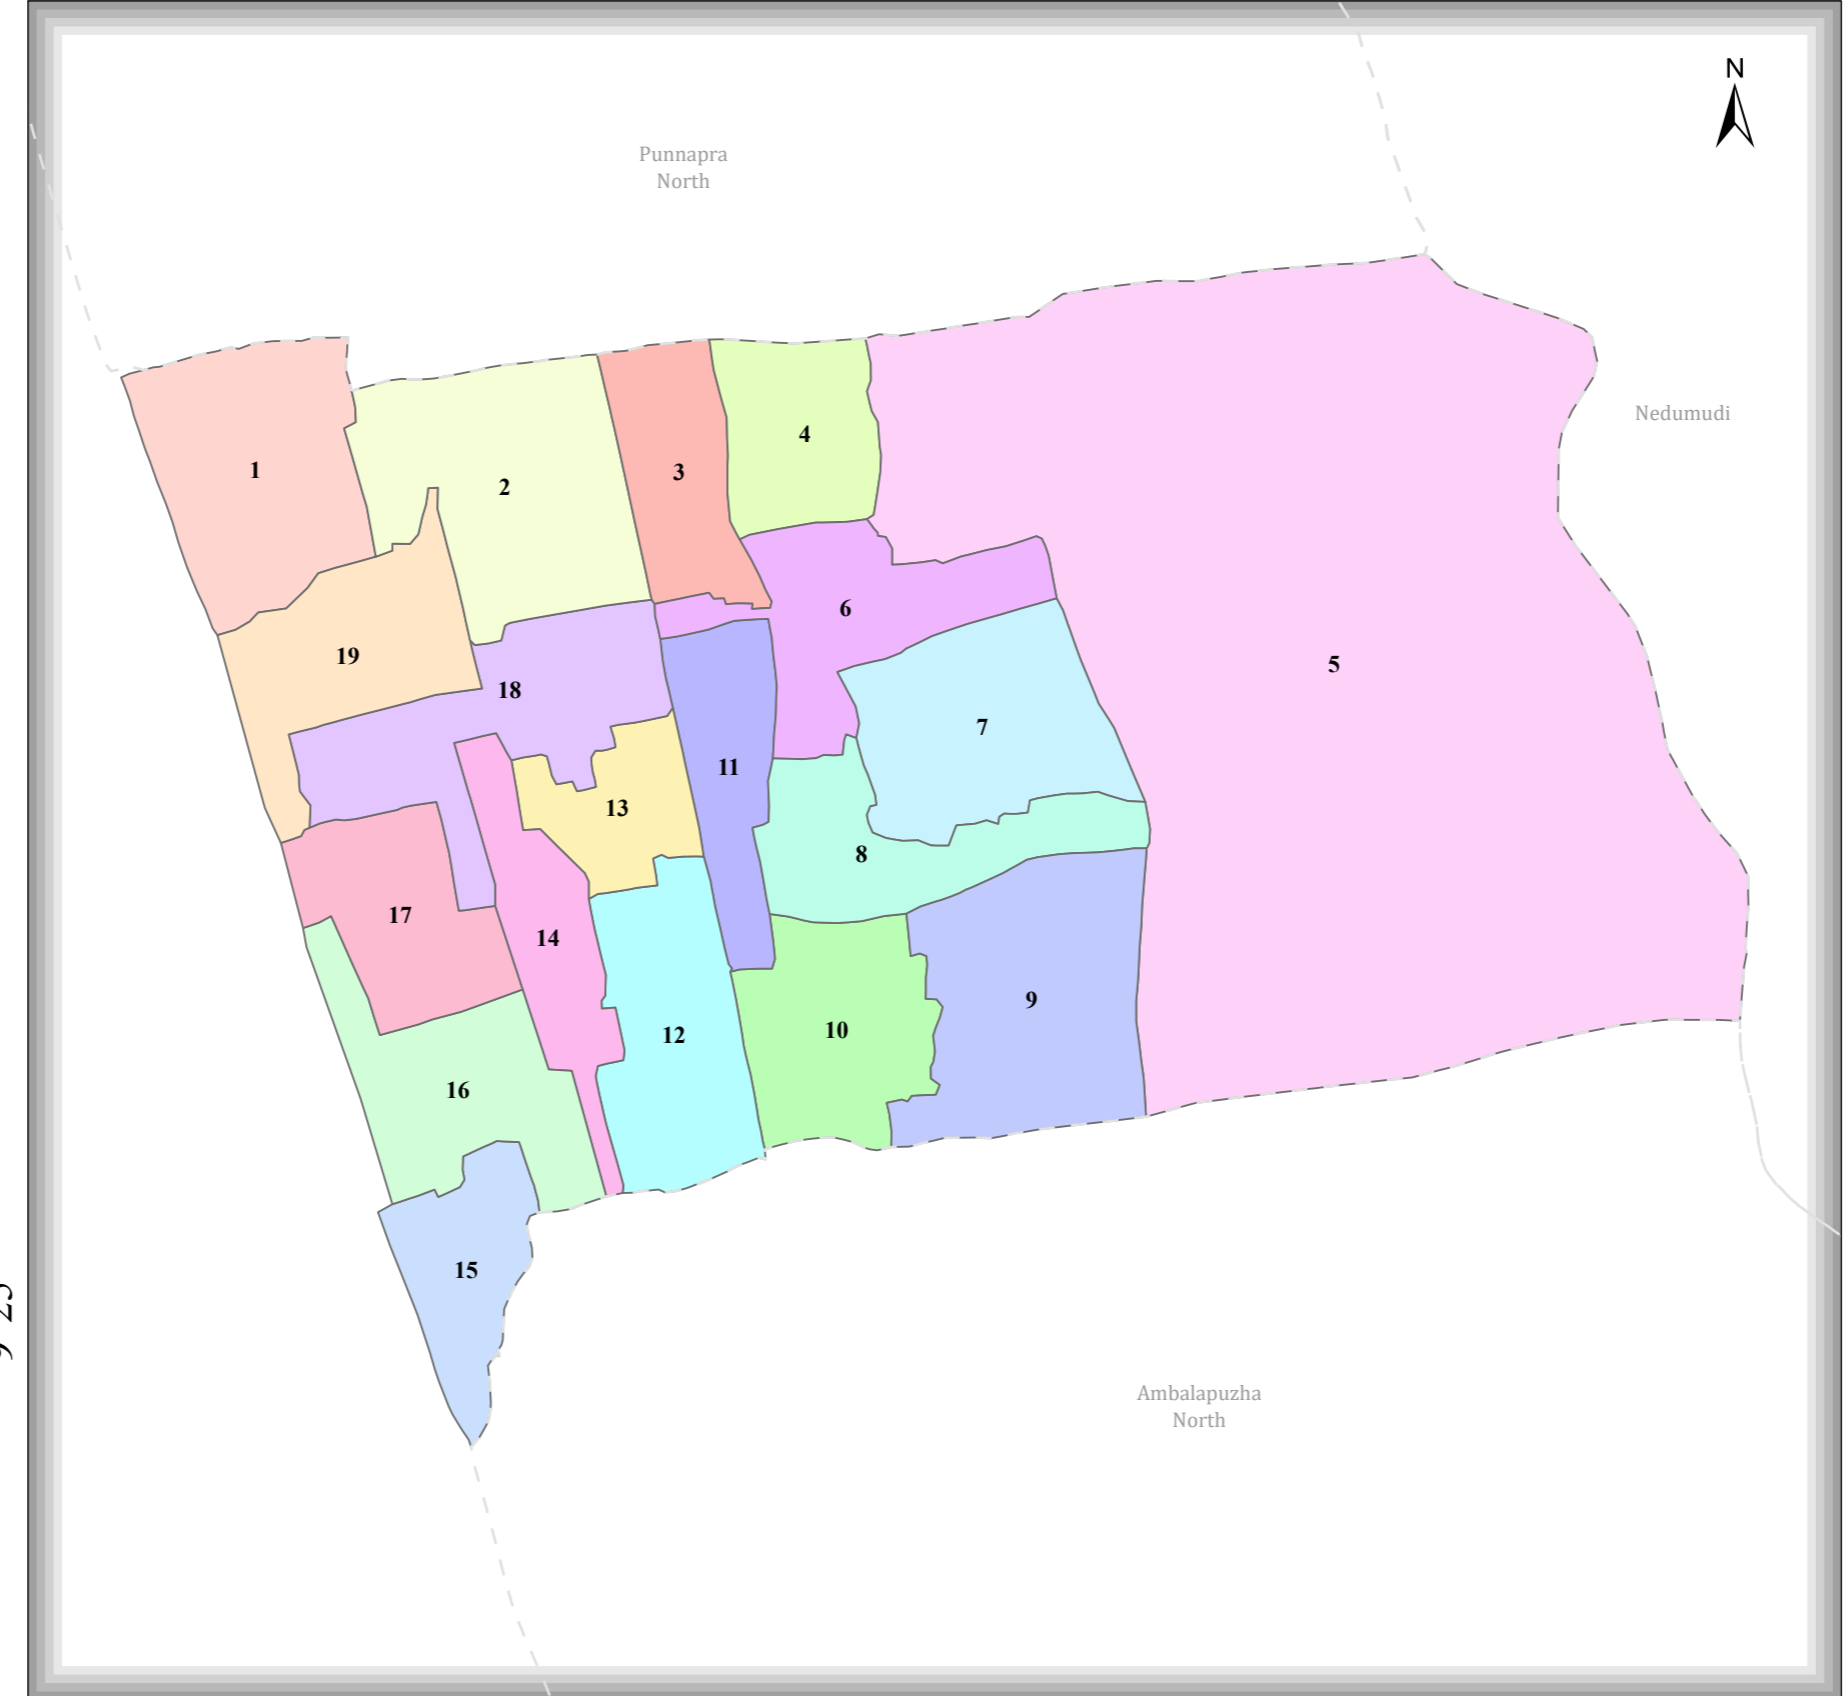

PUNNAPRA SOUTH

DISTRICT NAME :ALAPPUZHA

76°20'

- WARD BOUNDARY
- 1-SAMARABHUMI WARD
 - 2-POLITECHNIC
 - 3-ARAVUKADU WARD
 - 4-ERETHODU WARD
 - 5-KARIMBAVALAVU WARD
 - 6-KANNAMPALLI
 - 7-PARAPPIL WARD
 - 8-POTHASSERI WARD
 - 9-VETTIKARI WARD
 - 10-MLPS
 - 11-J.B.S SCHOOL WARD
 - 12-POWER HOUSE
 - 13-PANCHAYAT OFFICE WARD
 - 14-RAILWAY STATION WARD
 - 15-POOMEEN POZHI
 - 16-FISHLAND CENTER WARD
 - 17-VIJAYANI PRADAYANI GRANDHASALA WARD
 - 18-F H C
 - 19-C.Y.M.A WARD
 - LOCALBODY

9°25'

9°25'

76°20'