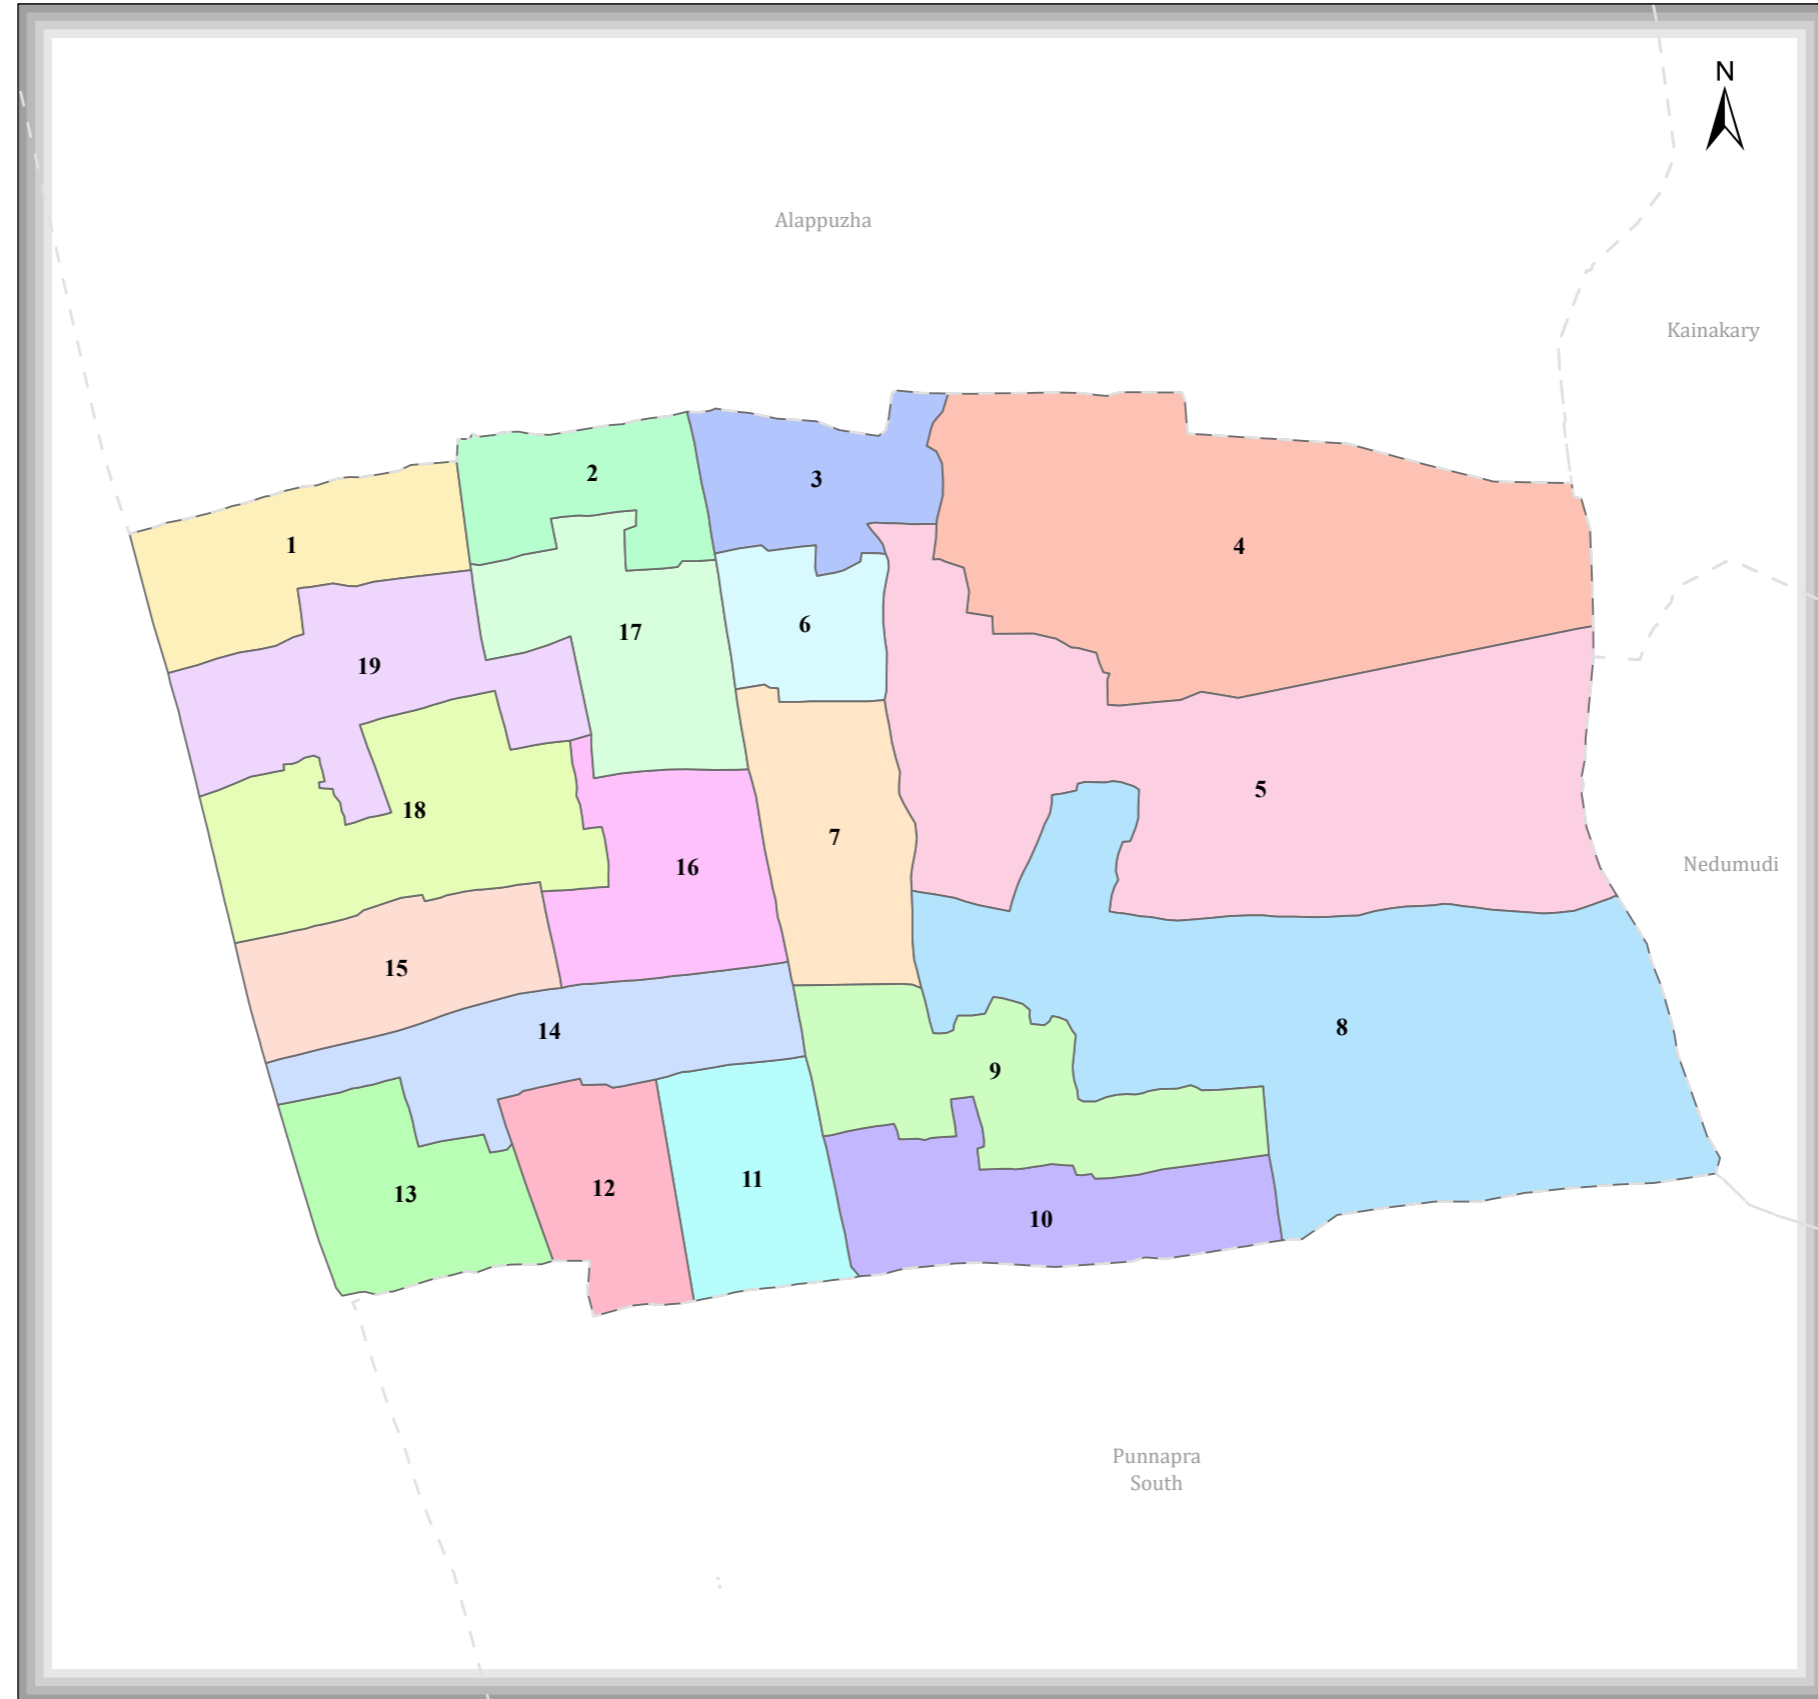

PUNNAPRA NORTH

DISTRICT NAME :ALAPPUZHA

76°20'

- WARD BOUNDARY**
- 1-LOURD MATHA PALLY WARD
 - 2-I T C WARD
 - 3-BLOCK OFFICE WARD
 - 4-NAVATHARANGINI VAYANASALA
 - 5-GOVT. HIGH SCHOOL WARD
 - 6-THOOKKUKULAM WARD
 - 7-PANCHAYATH OFFICE WARD
 - 8-ILAYADATHURAM
 - 9-ASSAMBLY WARD
 - 10-EERATHODE WARD
 - 11-ASPINWALL WARD
 - 12-POONTHOTTAM
 - 13-KURISHUPURA WARD
 - 14-MARKET WARD
 - 15-P H CENTER WARD
 - 16-ST JOSEPH H S WARD
 - 17-VADACKAL WARD
 - 18-I D PLOT WARD
 - 19-AMBEDKAR SCHOOL WARD
 - LOCALBODY

76°20'