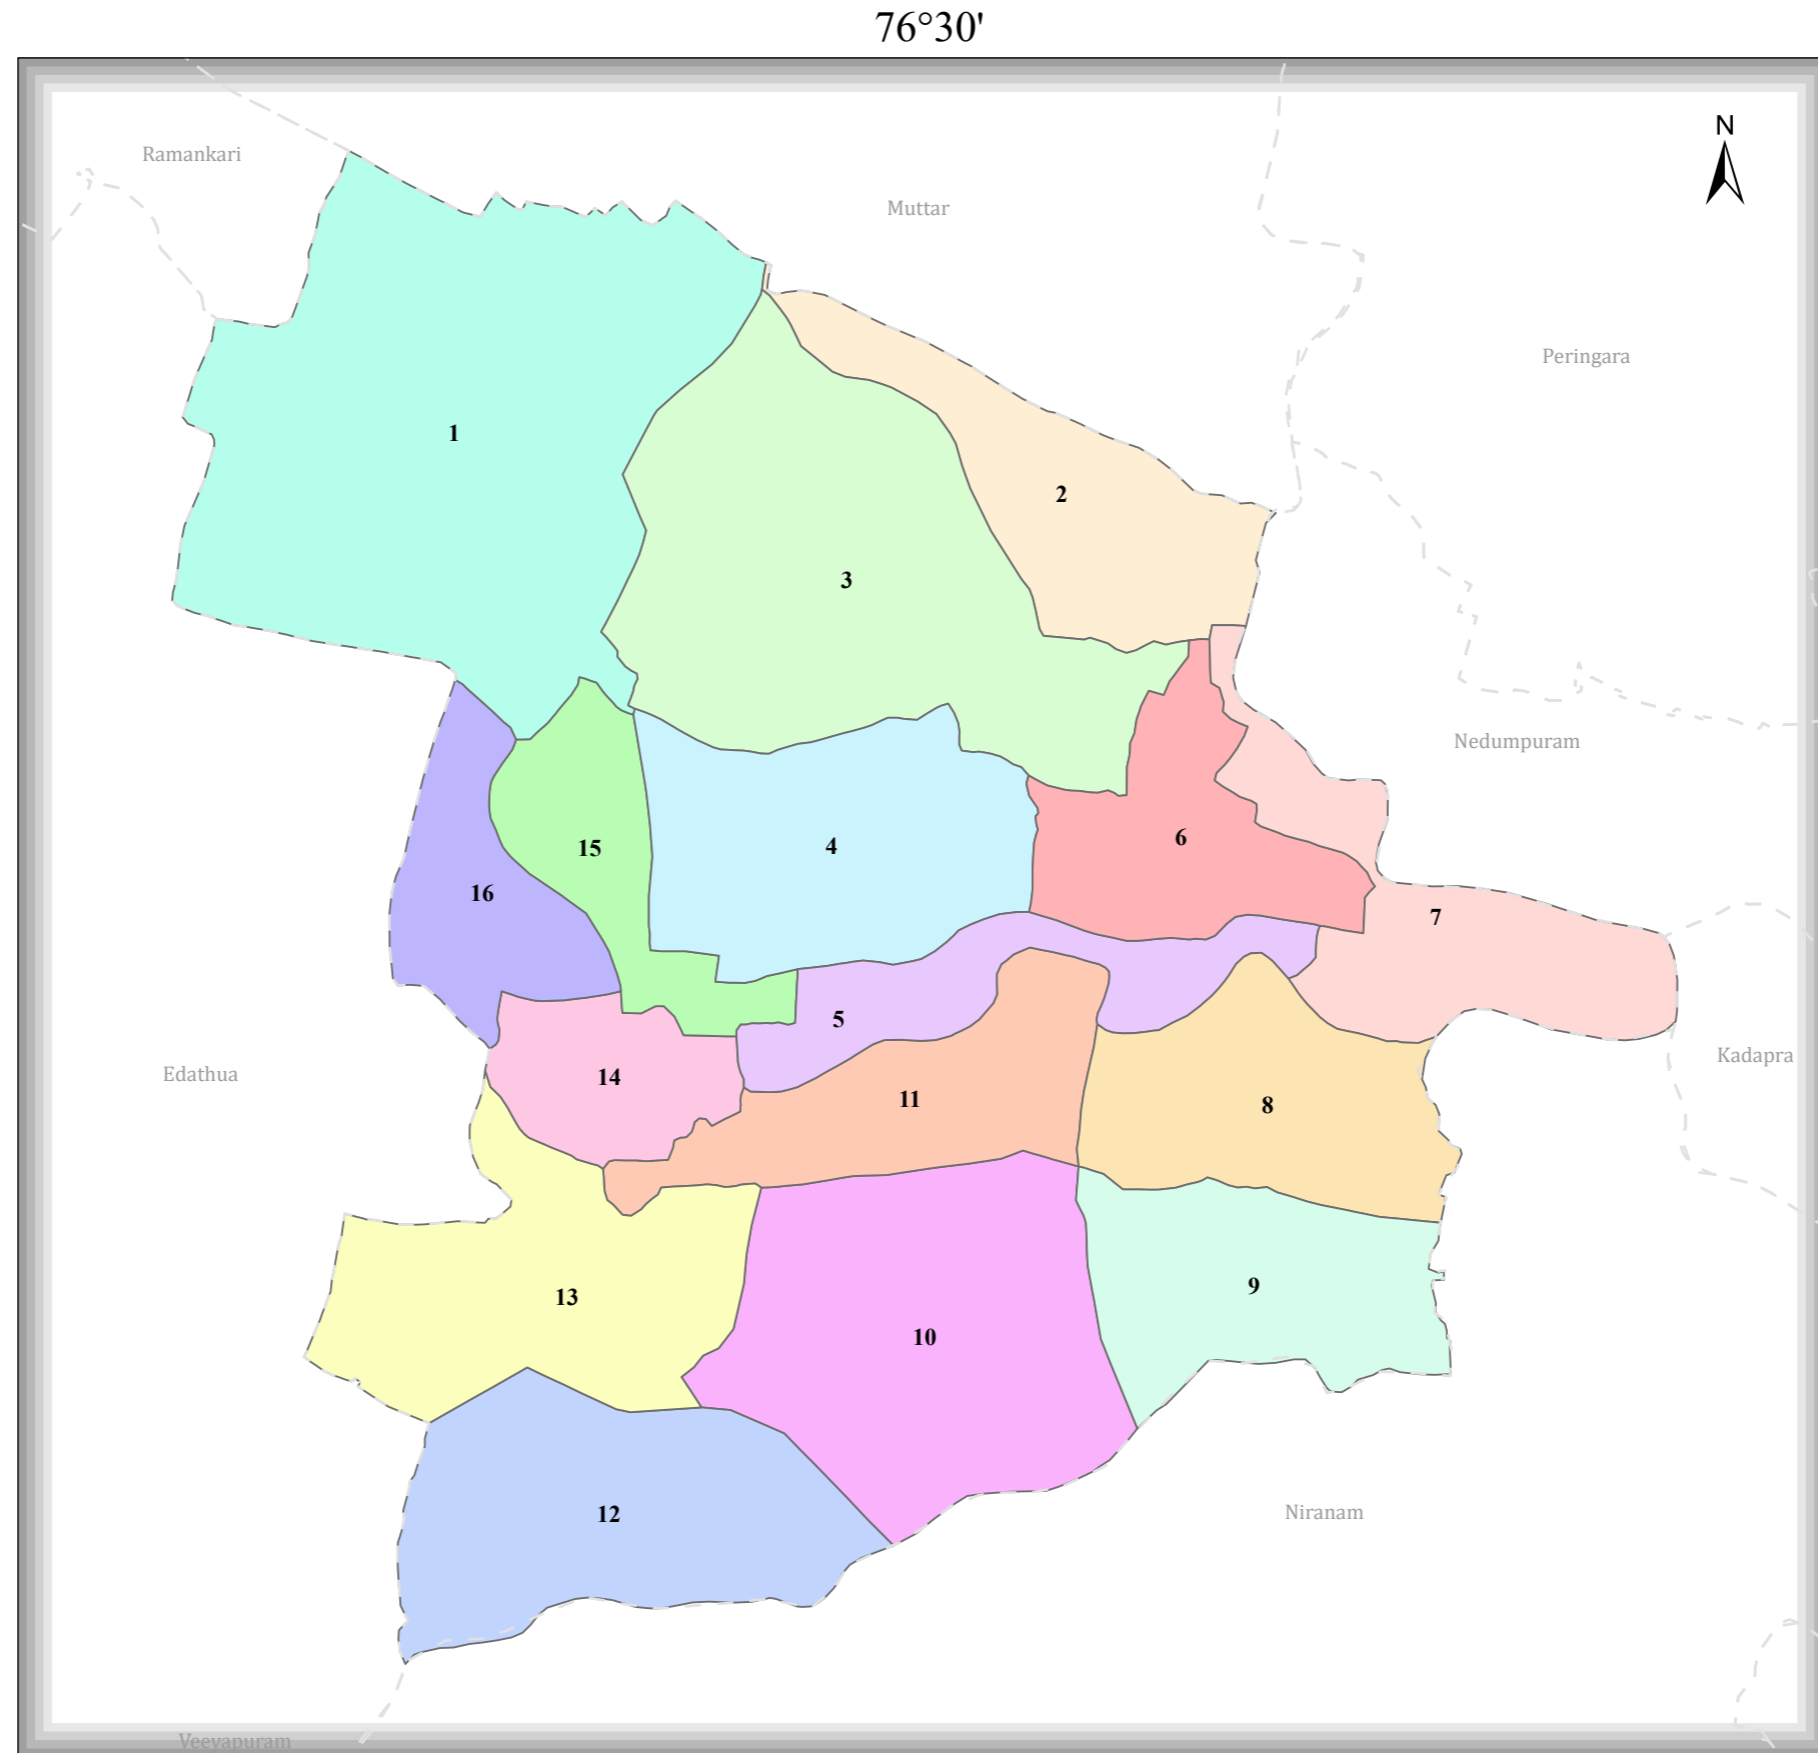

THALAVADI

DISTRICT NAME :ALAPPUZHA

- WARD BOUNDARY
- 1-KALANGARA
 - 2-KARIKUZHY
 - 3-THIRUVIRUKARI
 - 4-NADUVILEMURI
 - 5-VELLAKKINAR
 - 6-NARAKATHRAMUTT
 - 7-NEERETTUPURAM
 - 8-MANATHARA
 - 9-CHAKKULAM
 - 10-MANALEL
 - 11-THALAVADY
 - 12-CHOOTTUMALI
 - 13-KODAMBANADI
 - 14-KUNTHIRICKAL
 - 15-KOCHAMMANAM
 - 16-ANAPRAMBAL
 - LOCALBODY

76°30'

76°30'