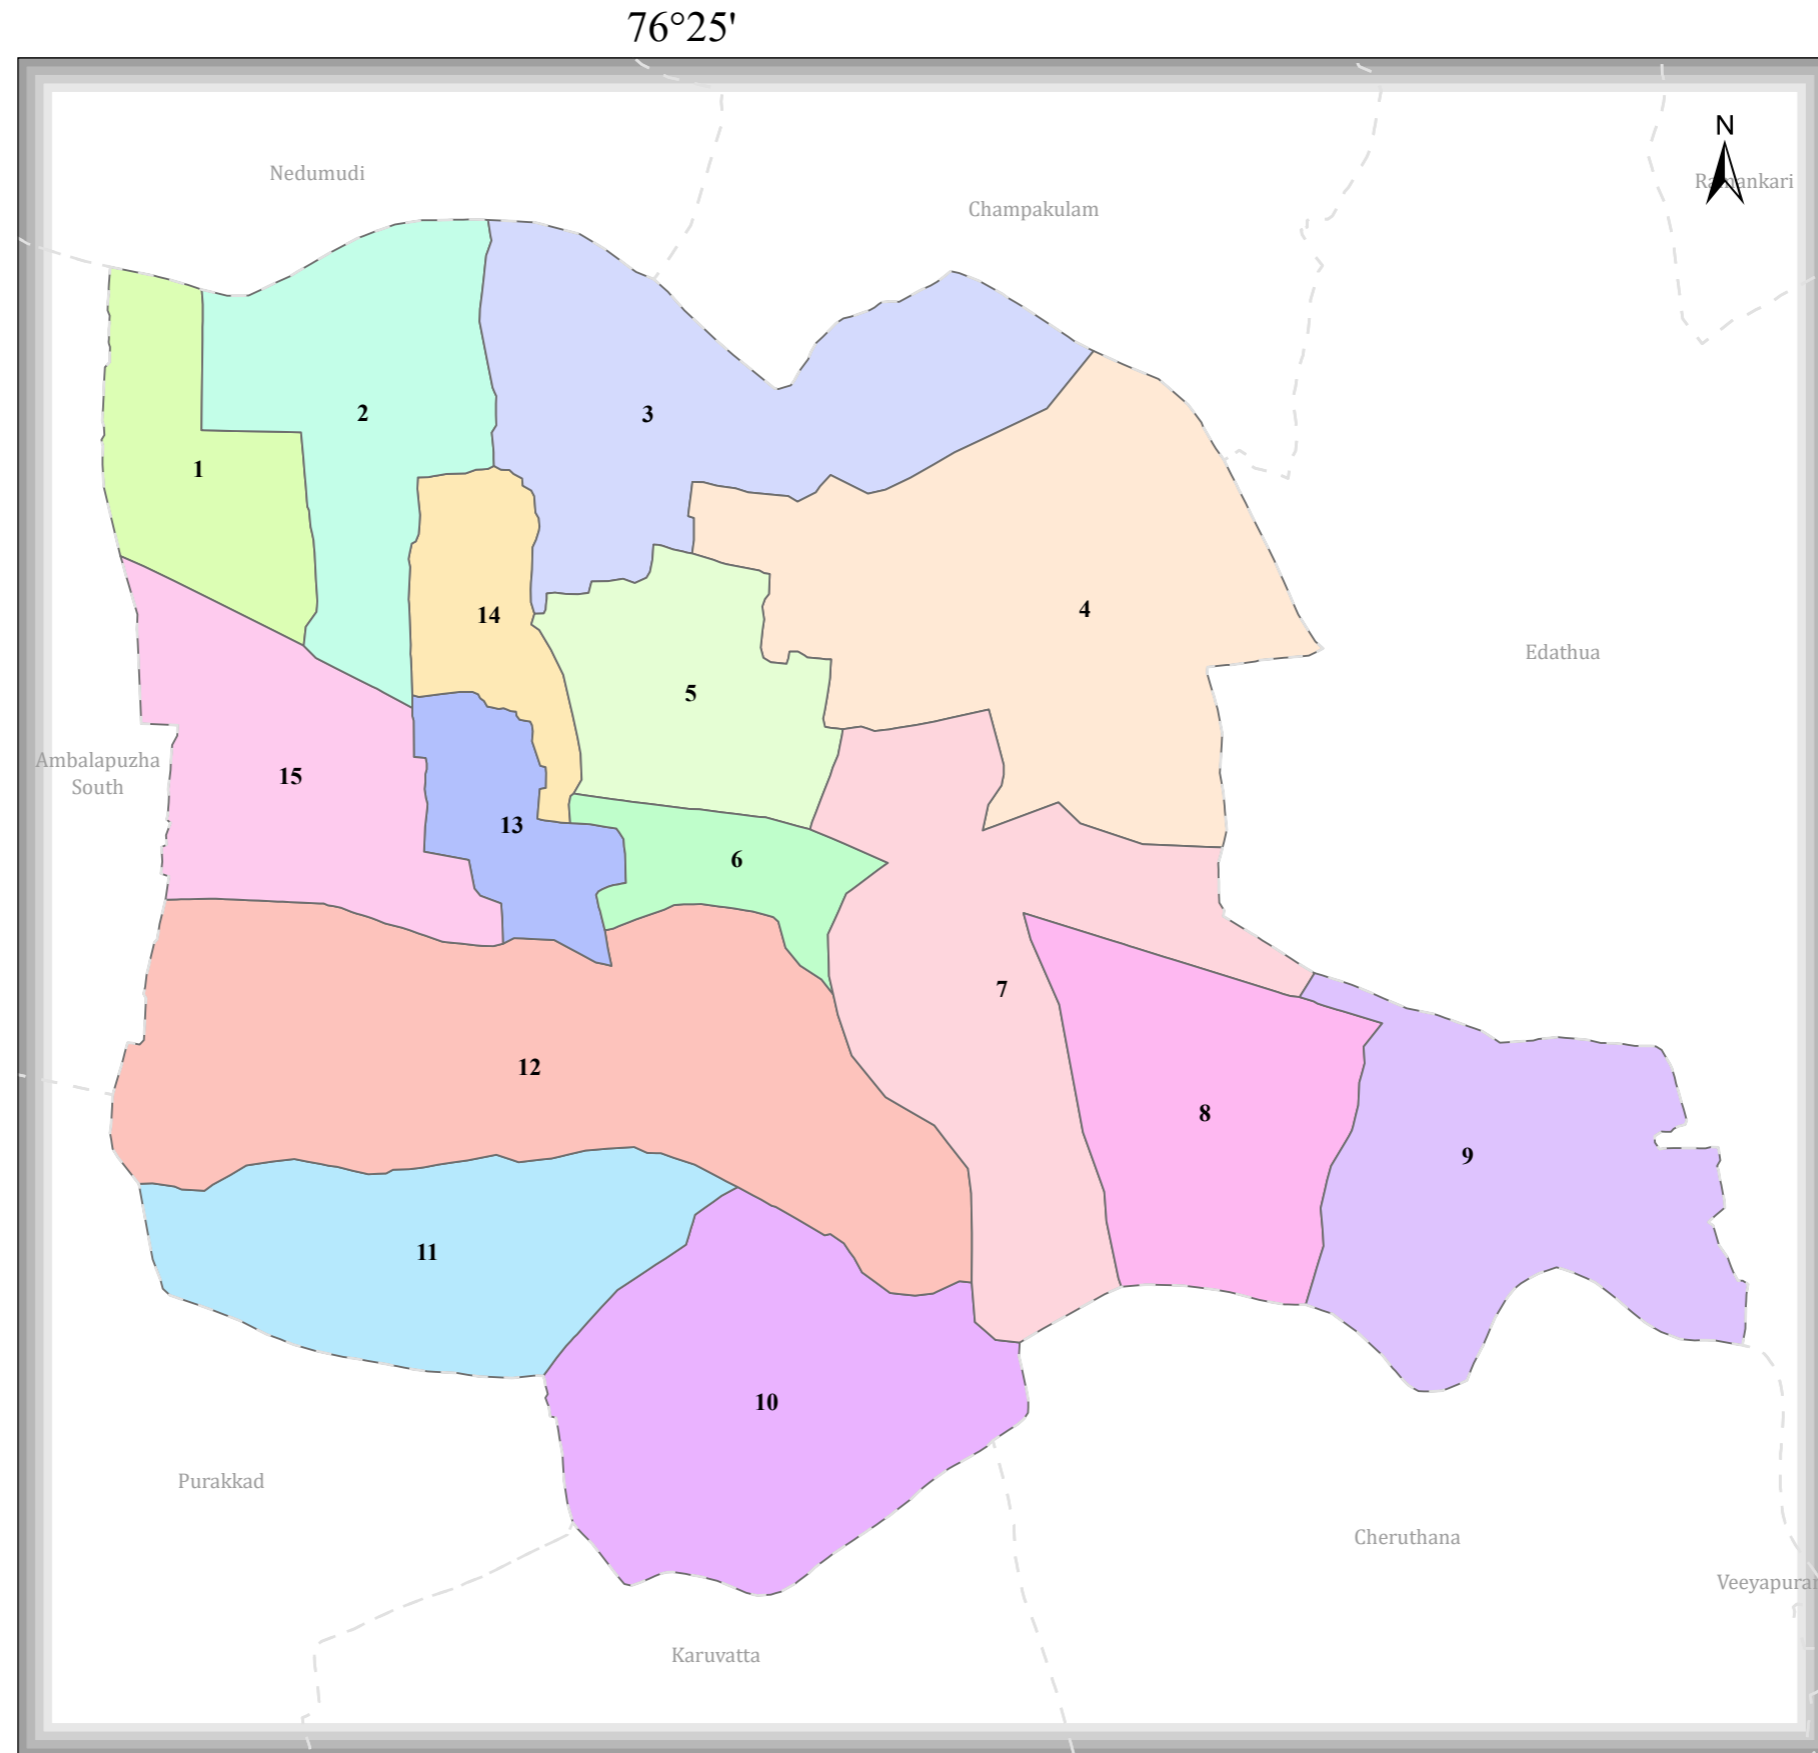

THAKAZHI

DISTRICT NAME :ALAPPUZHA

- WARD BOUNDARY
- 1-KARUMADY
 - 2-PADAHARAM
 - 3-CHIRAYAKOM
 - 4-THENNADY
 - 5-VEZHAPRAM
 - 6-THAKAZHY
 - 7-KELAMANGALAM
 - 8-CHEKKIDIKKADU
 - 9-CHEKKIDIKKADU EAST
 - 10-KUNNUMMA SOUTH
 - 11-KUNNUMMA
 - 12-KUNNUMMA NORTH
 - 13-RAILWAY STATION
 - 14-THAKAZHY NORTH
 - 15-KALATHIPALAM
- LOCALBODY