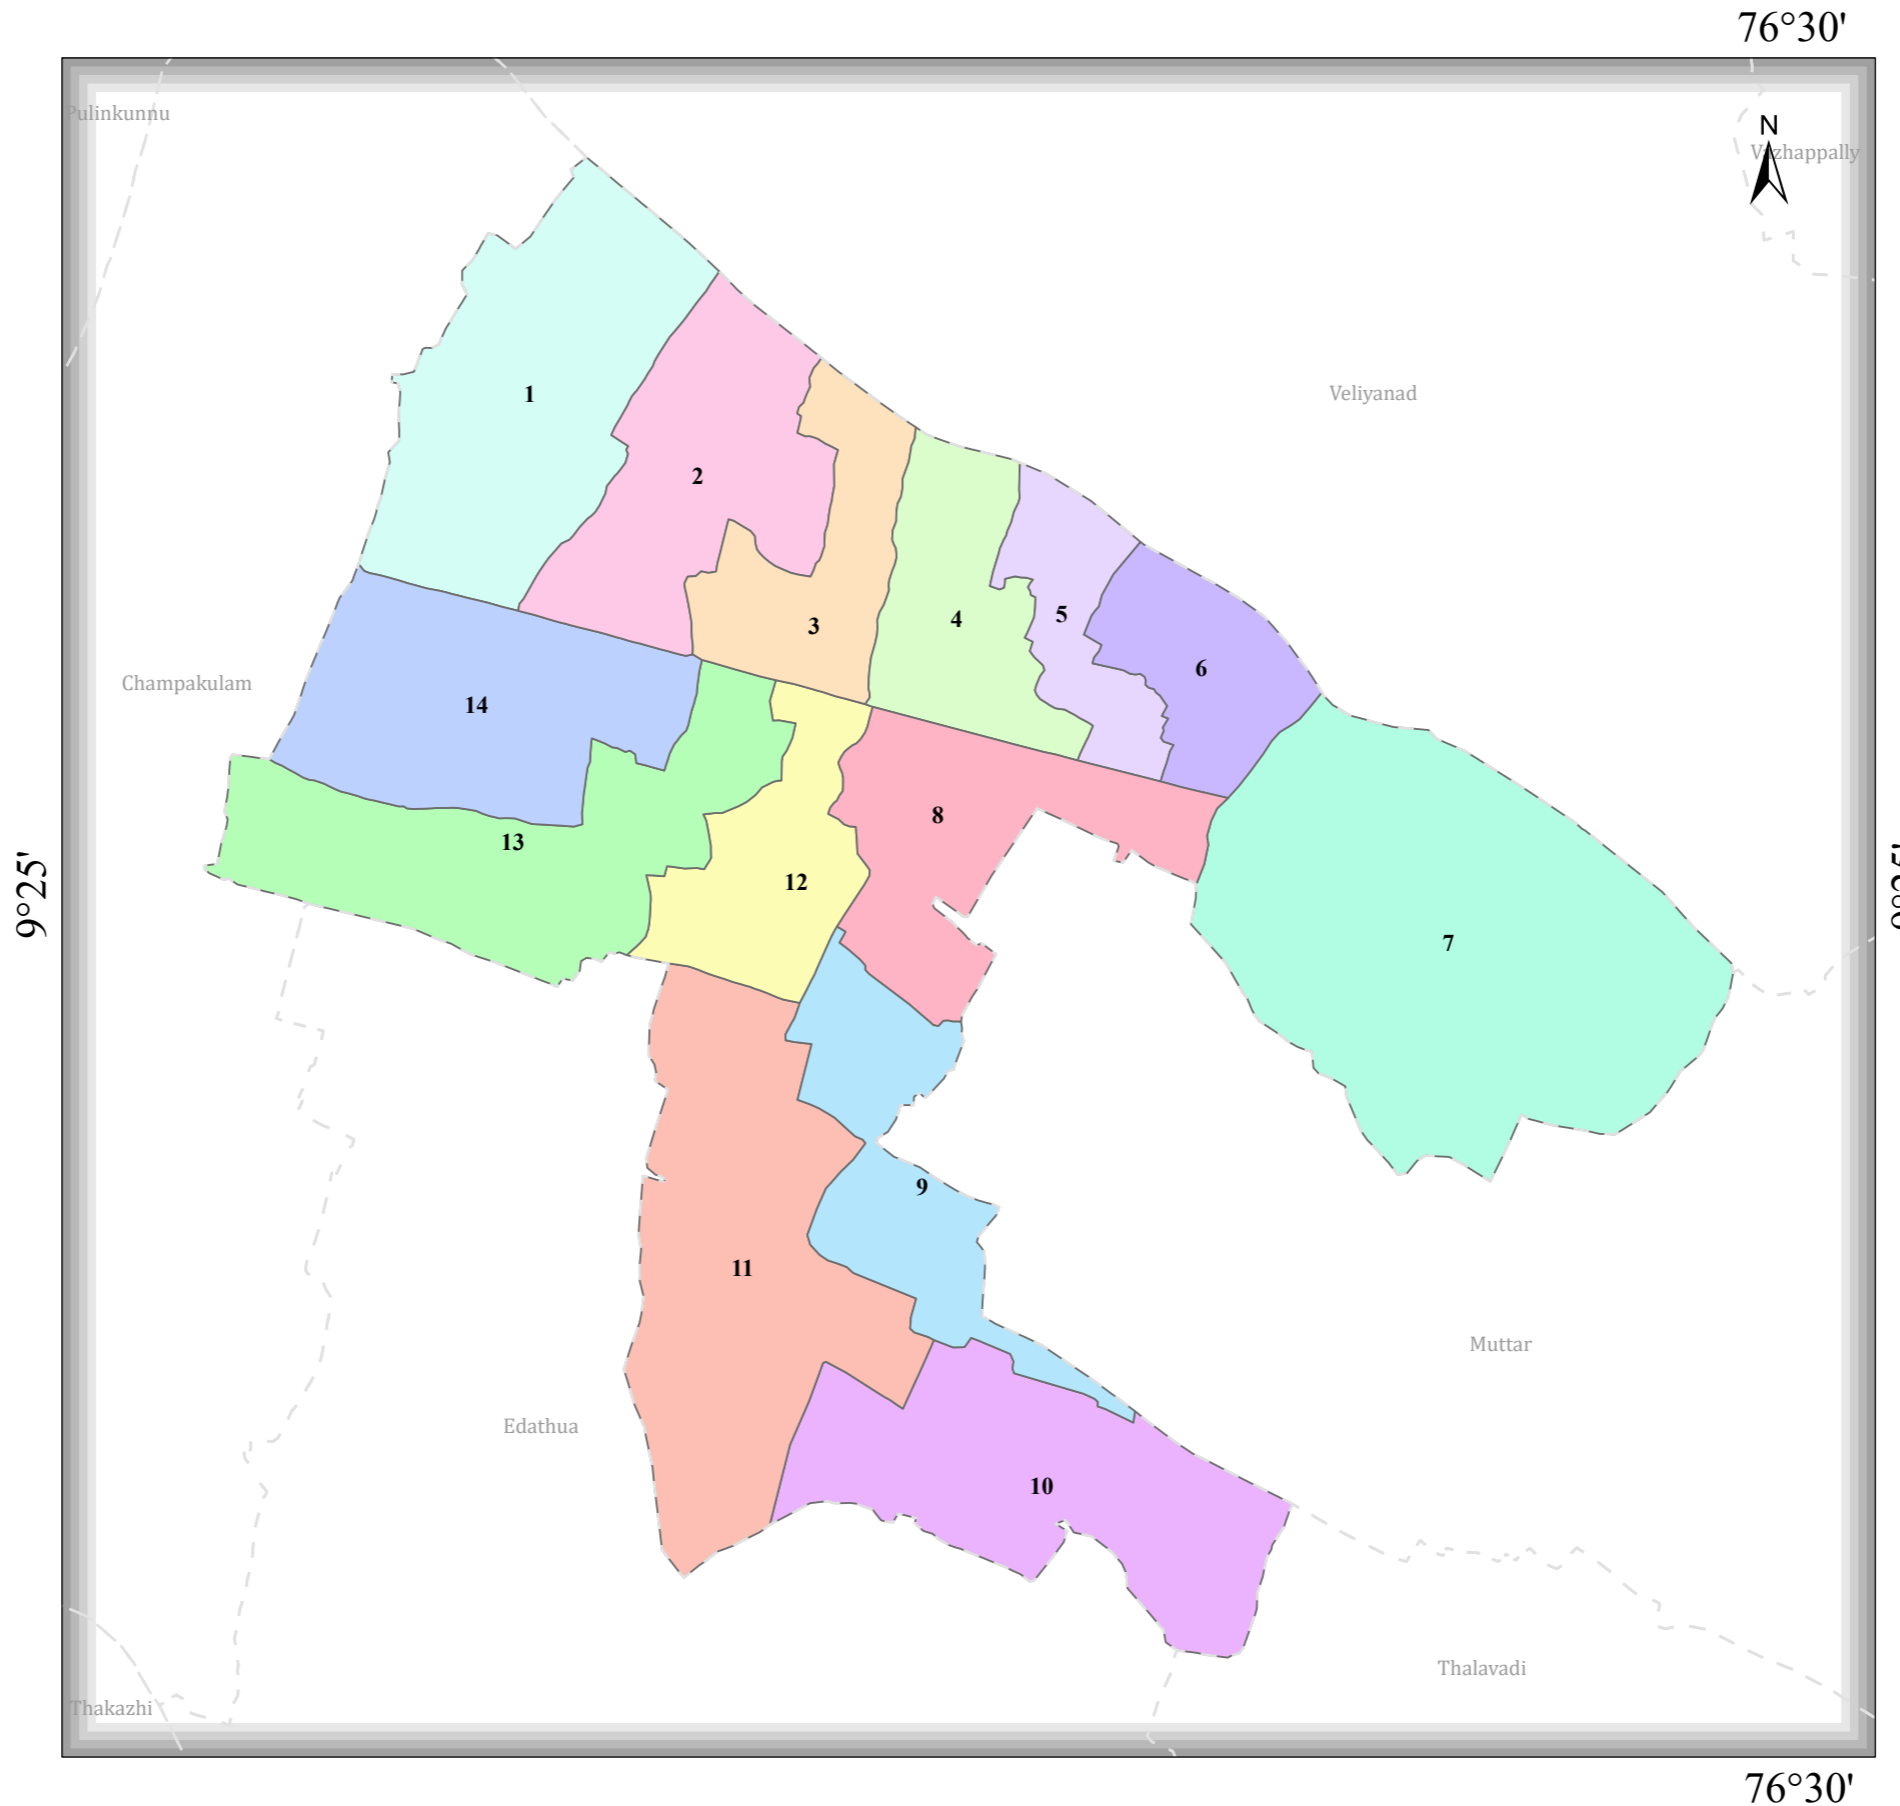

RAMANKARI

DISTRICT NAME :ALAPPUZHA

- WARD BOUNDARY
- 1-MANALADY
 - 2-NORTH OF RAMANKARY
 - 3-RAMANKARY TOWN
 - 4-RAMANKARY EAST
 - 5-MAMPUZHAKARY WEST
 - 6-MAMPUZHAKARY CENTRE
 - 7-MAMPUZHAKARY EAST
 - 8-MAMPUZHAKARY SOUTH
 - 9-OORUKARY NORTH
 - 10-PUTHUKARY
 - 11-OORUKARY
 - 12-VEZHAPRA EAST
 - 13-VEZHAPRA CENTRE
 - 14-VEZHAPRA WEST
- LOCALBODY

76°30'

9°25'

9°25'

76°30'