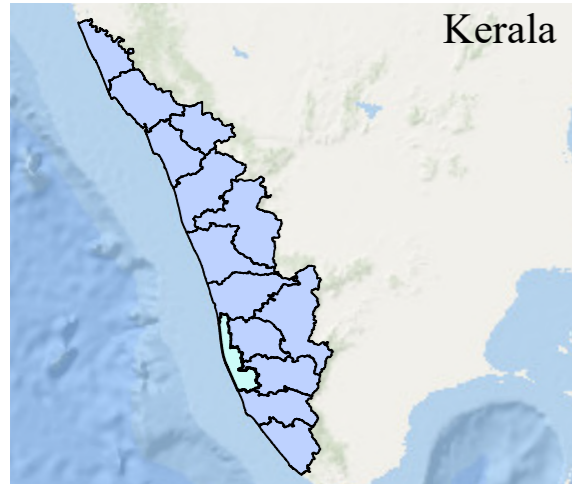

VENMONY

DISTRICT NAME :ALAPPUZHA

- WARD BOUNDARY
- 1-ULIYANTHARA
 - 2-KODUKULANJI KARODE
 - 3-PARACHANTHA
 - 4-CHANGAMALA
 - 5-ILLATHUMEPURAM
 - 6-PUNTHALATHAZHAM
 - 7-POIKA
 - 8-KAKKADA
 - 9-PUNTHALA SOUTH
 - 10-VENMONY ERAM
 - 11-PULAKKADAVU
 - 12-VENMONY KIZHAKKUMMURI
 - 13-PADINJATTUMMURI
 - 14-VARAMPOOR
 - 15-VENMONYTHAZHAM
 - LOCALBODY