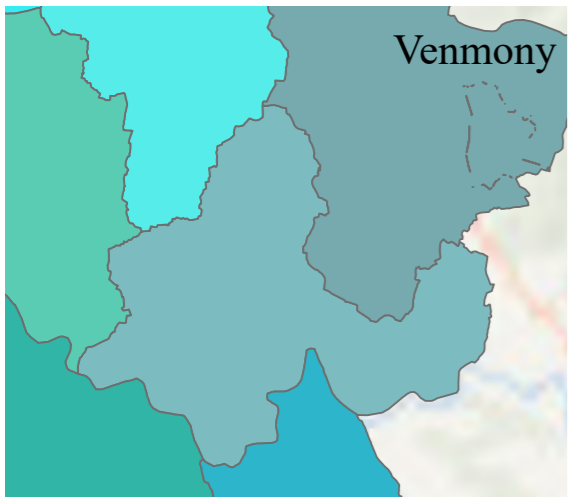

VENMONY

DISTRICT NAME :ALAPPUZHA

- WARD BOUNDARY
- 1-ULIYANTHARA
 - 2-KODUKULANJI KARODE
 - 3-PARACHANTHA
 - 4-CHANGAMALA
 - 5-ILLATHUMEPURAM
 - 6-PUNTHALATHAZHAM
 - 7-POIKA
 - 8-KAKKADA
 - 9-PUNTHALA SOUTH
 - 10-VENMONY ERAM
 - 11-PULAKKADAVU
 - 12-VENMONY KIZHAKKUMMURI
 - 13-PADINJATTUMMURI
 - 14-VARAMPOOR
 - 15-VENMONYTHAZHAM
 - LOCALBODY