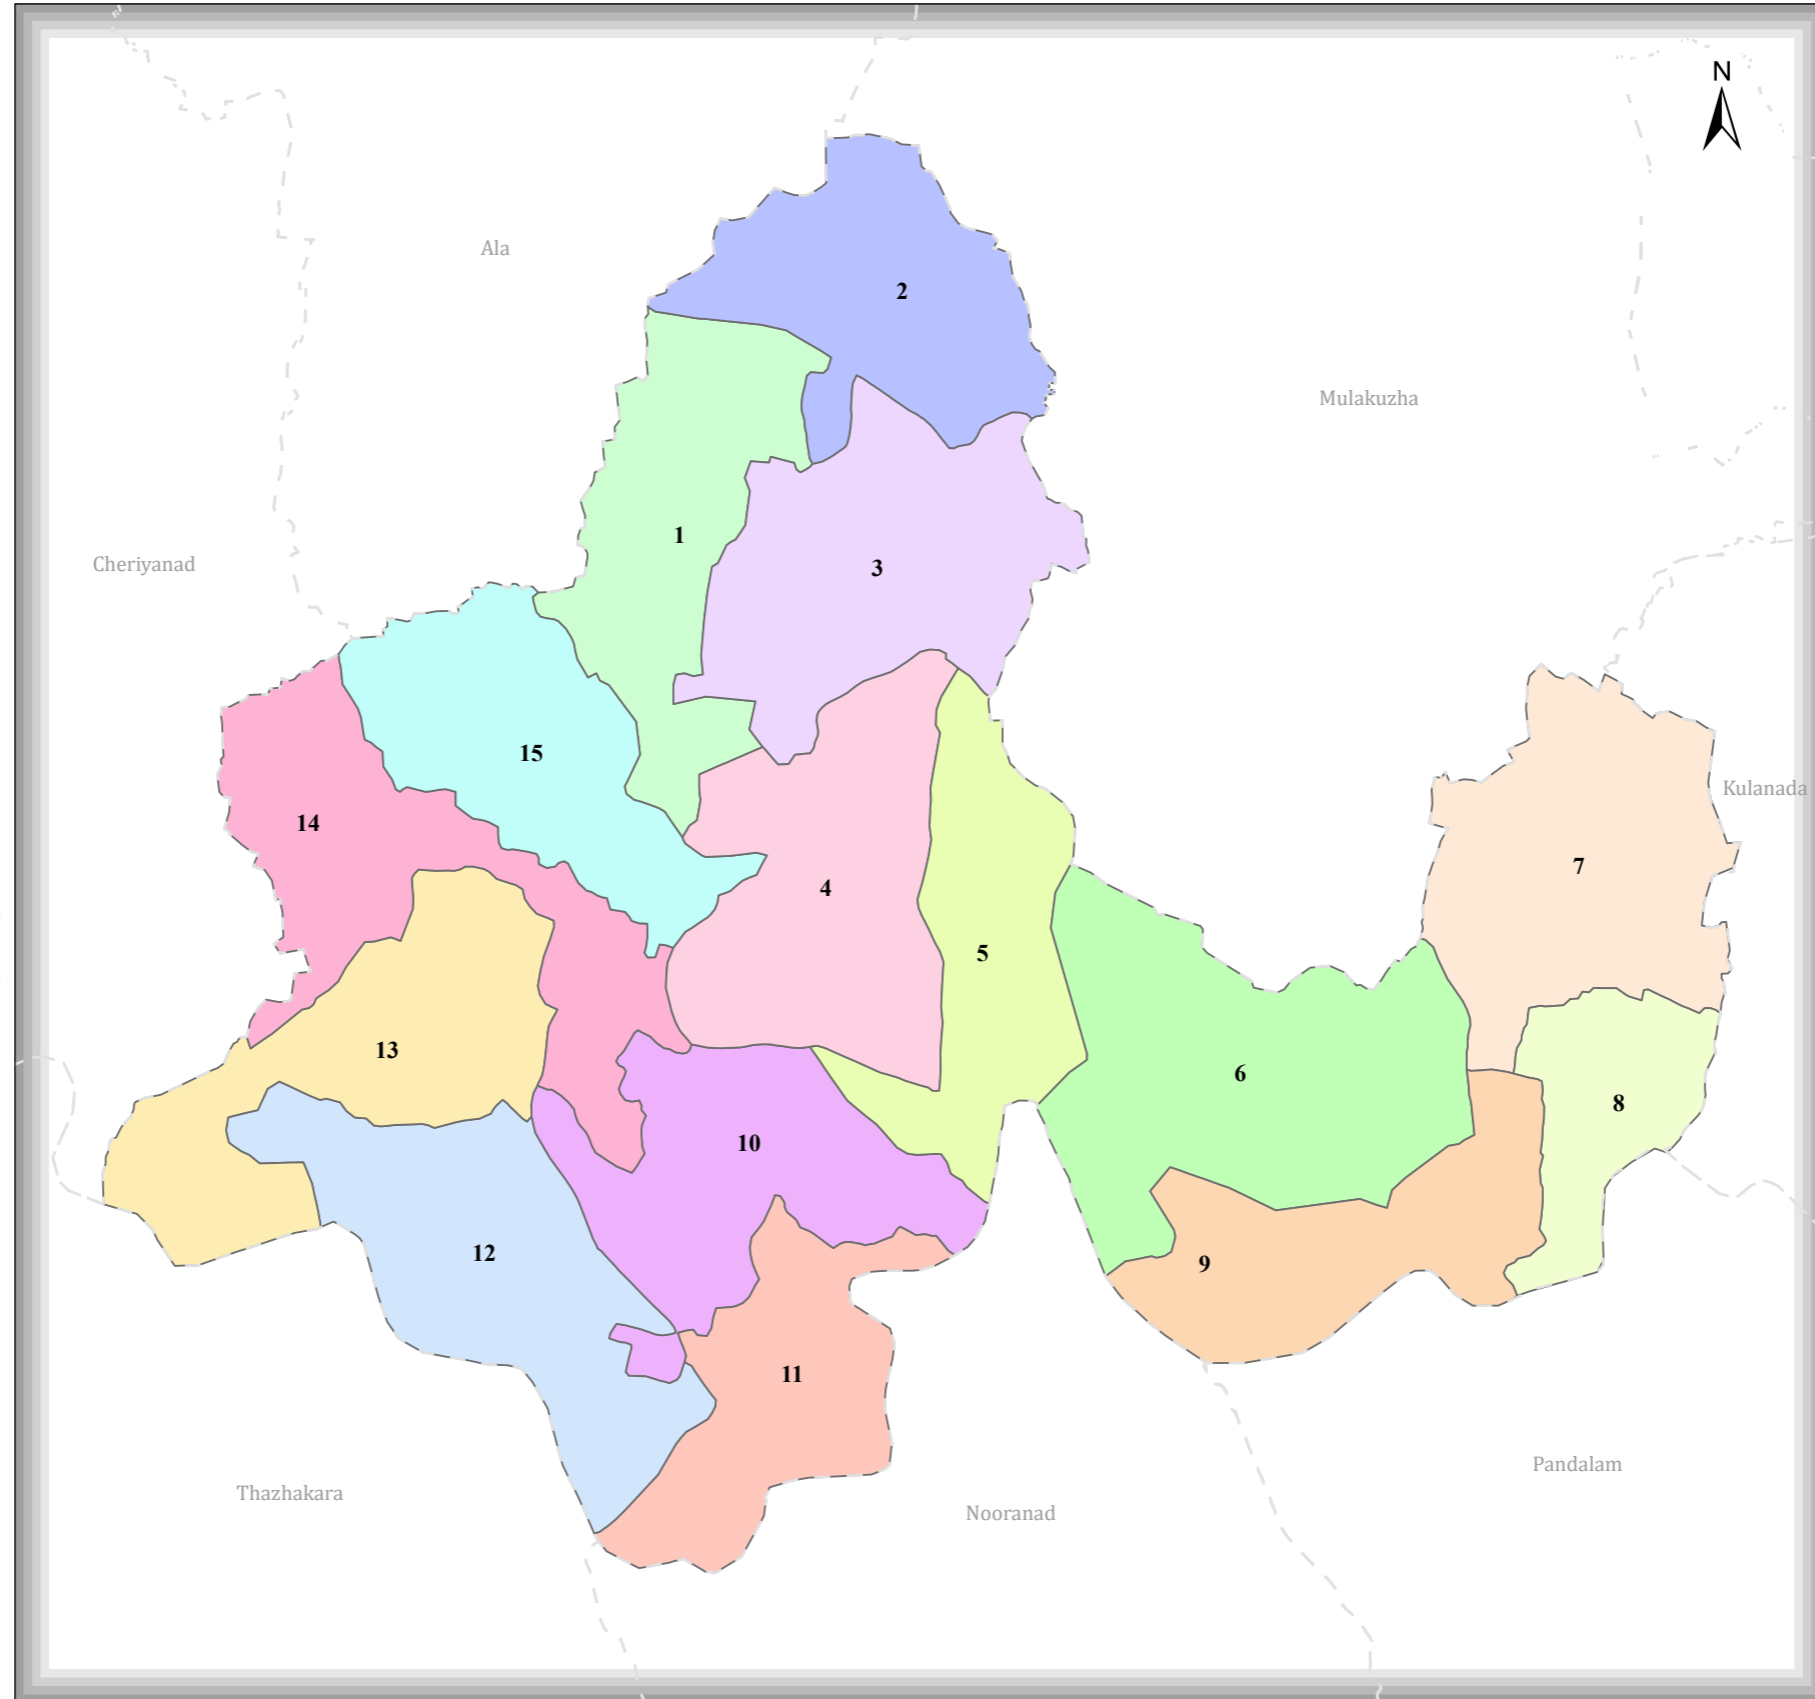

VENMONY

DISTRICT NAME :ALAPPUZHA

- WARD BOUNDARY
- 1-ULIYANTHARA
 - 2-KODUKULANJI KARODE
 - 3-PARACHANTHA
 - 4-CHANGAMALA
 - 5-ILLATHUMEPURAM
 - 6-PUNTHALATHAZHAM
 - 7-POIKA
 - 8-KAKKADA
 - 9-PUNTHALA SOUTH
 - 10-VENMONY ERAM
 - 11-PULAKKADAVU
 - 12-VENMONY KIZHAKKUMMURI
 - 13-PADINJATTUMMURI
 - 14-VARAMPOOR
 - 15-VENMONYTHAZHAM
 - LOCALBODY