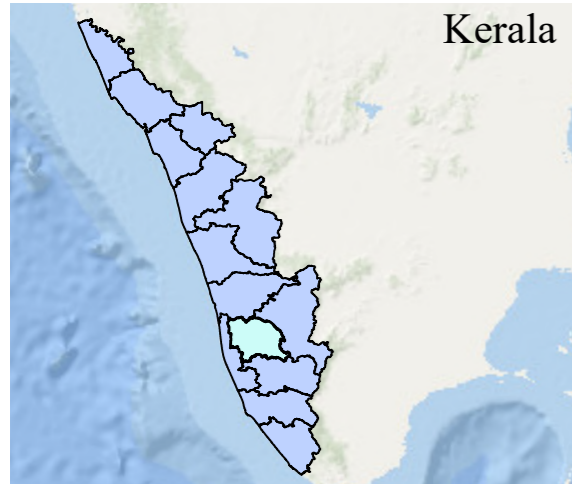

THALAYAZHAM

DISTRICT NAME :KOTTAYAM

- WARD BOUNDARY
- 1-THOTTAKOM WEST
 - 2-THOTTAKOM
 - 3-THOTTAKOM EAST
 - 4-KOOVAM
 - 5-PANCHAYAT OFFICE WARD
 - 6-ULLALA
 - 7-PALLIYAD
 - 8-KANDAMTHURUTH
 - 9-PUNNAPPUZHI
 - 10-TRIPPAKUDAM
 - 11-PUTHANPALAM
 - 12-MADAPPALLY WEST
 - 13-KOTHAVARA
 - 14-KARIYAR
 - 15-EDAULLALA
 - 16-AMBANAPALLY
- LOCALBODY

76°25'

76°25'