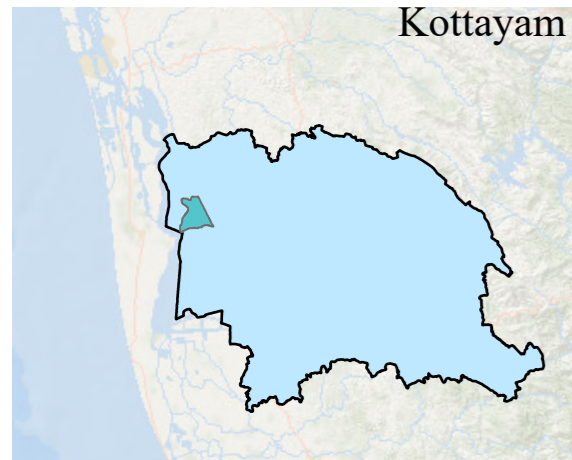

THALAYAZHAM

DISTRICT NAME :KOTTAYAM

- WARD BOUNDARY
- 1-THOTTAKOM WEST
 - 2-THOTTAKOM
 - 3-THOTTAKOM EAST
 - 4-KOOVAM
 - 5-PANCHAYAT OFFICE WARD
 - 6-ULLALA
 - 7-PALLIYAD
 - 8-KANDAMTHURUTH
 - 9-PUNNAPPUZHI
 - 10-TRIPPAKUDAM
 - 11-PUTHANPALAM
 - 12-MADAPPALLY WEST
 - 13-KOTHAVARA
 - 14-KARIYAR
 - 15-EDAULLALA
 - 16-AMBANAPALLY
- LOCALBODY

76°25'

76°25'