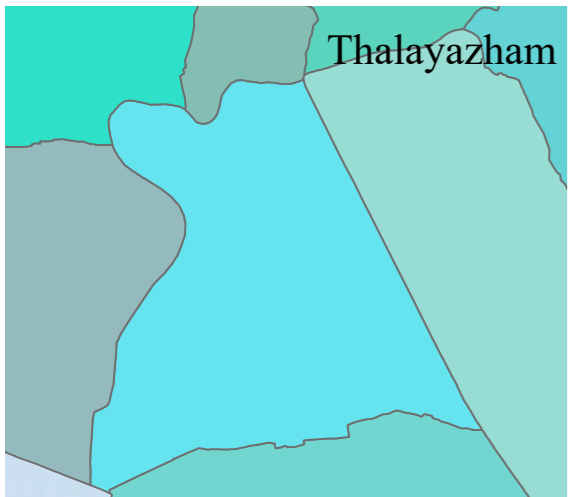

THALAYAZHAM

DISTRICT NAME :KOTTAYAM

- WARD BOUNDARY
- 1-THOTTAKOM WEST
 - 2-THOTTAKOM
 - 3-THOTTAKOM EAST
 - 4-KOOVAM
 - 5-PANCHAYAT OFFICE WARD
 - 6-ULLALA
 - 7-PALLIYAD
 - 8-KANDAMTHURUTH
 - 9-PUNNAPPUZHI
 - 10-TRIPPAKUDAM
 - 11-PUTHANPALAM
 - 12-MADAPPALLY WEST
 - 13-KOTHAVARA
 - 14-KARIYAR
 - 15-EDAULLALA
 - 16-AMBANAPALLY
- LOCALBODY

76°25'

76°25'