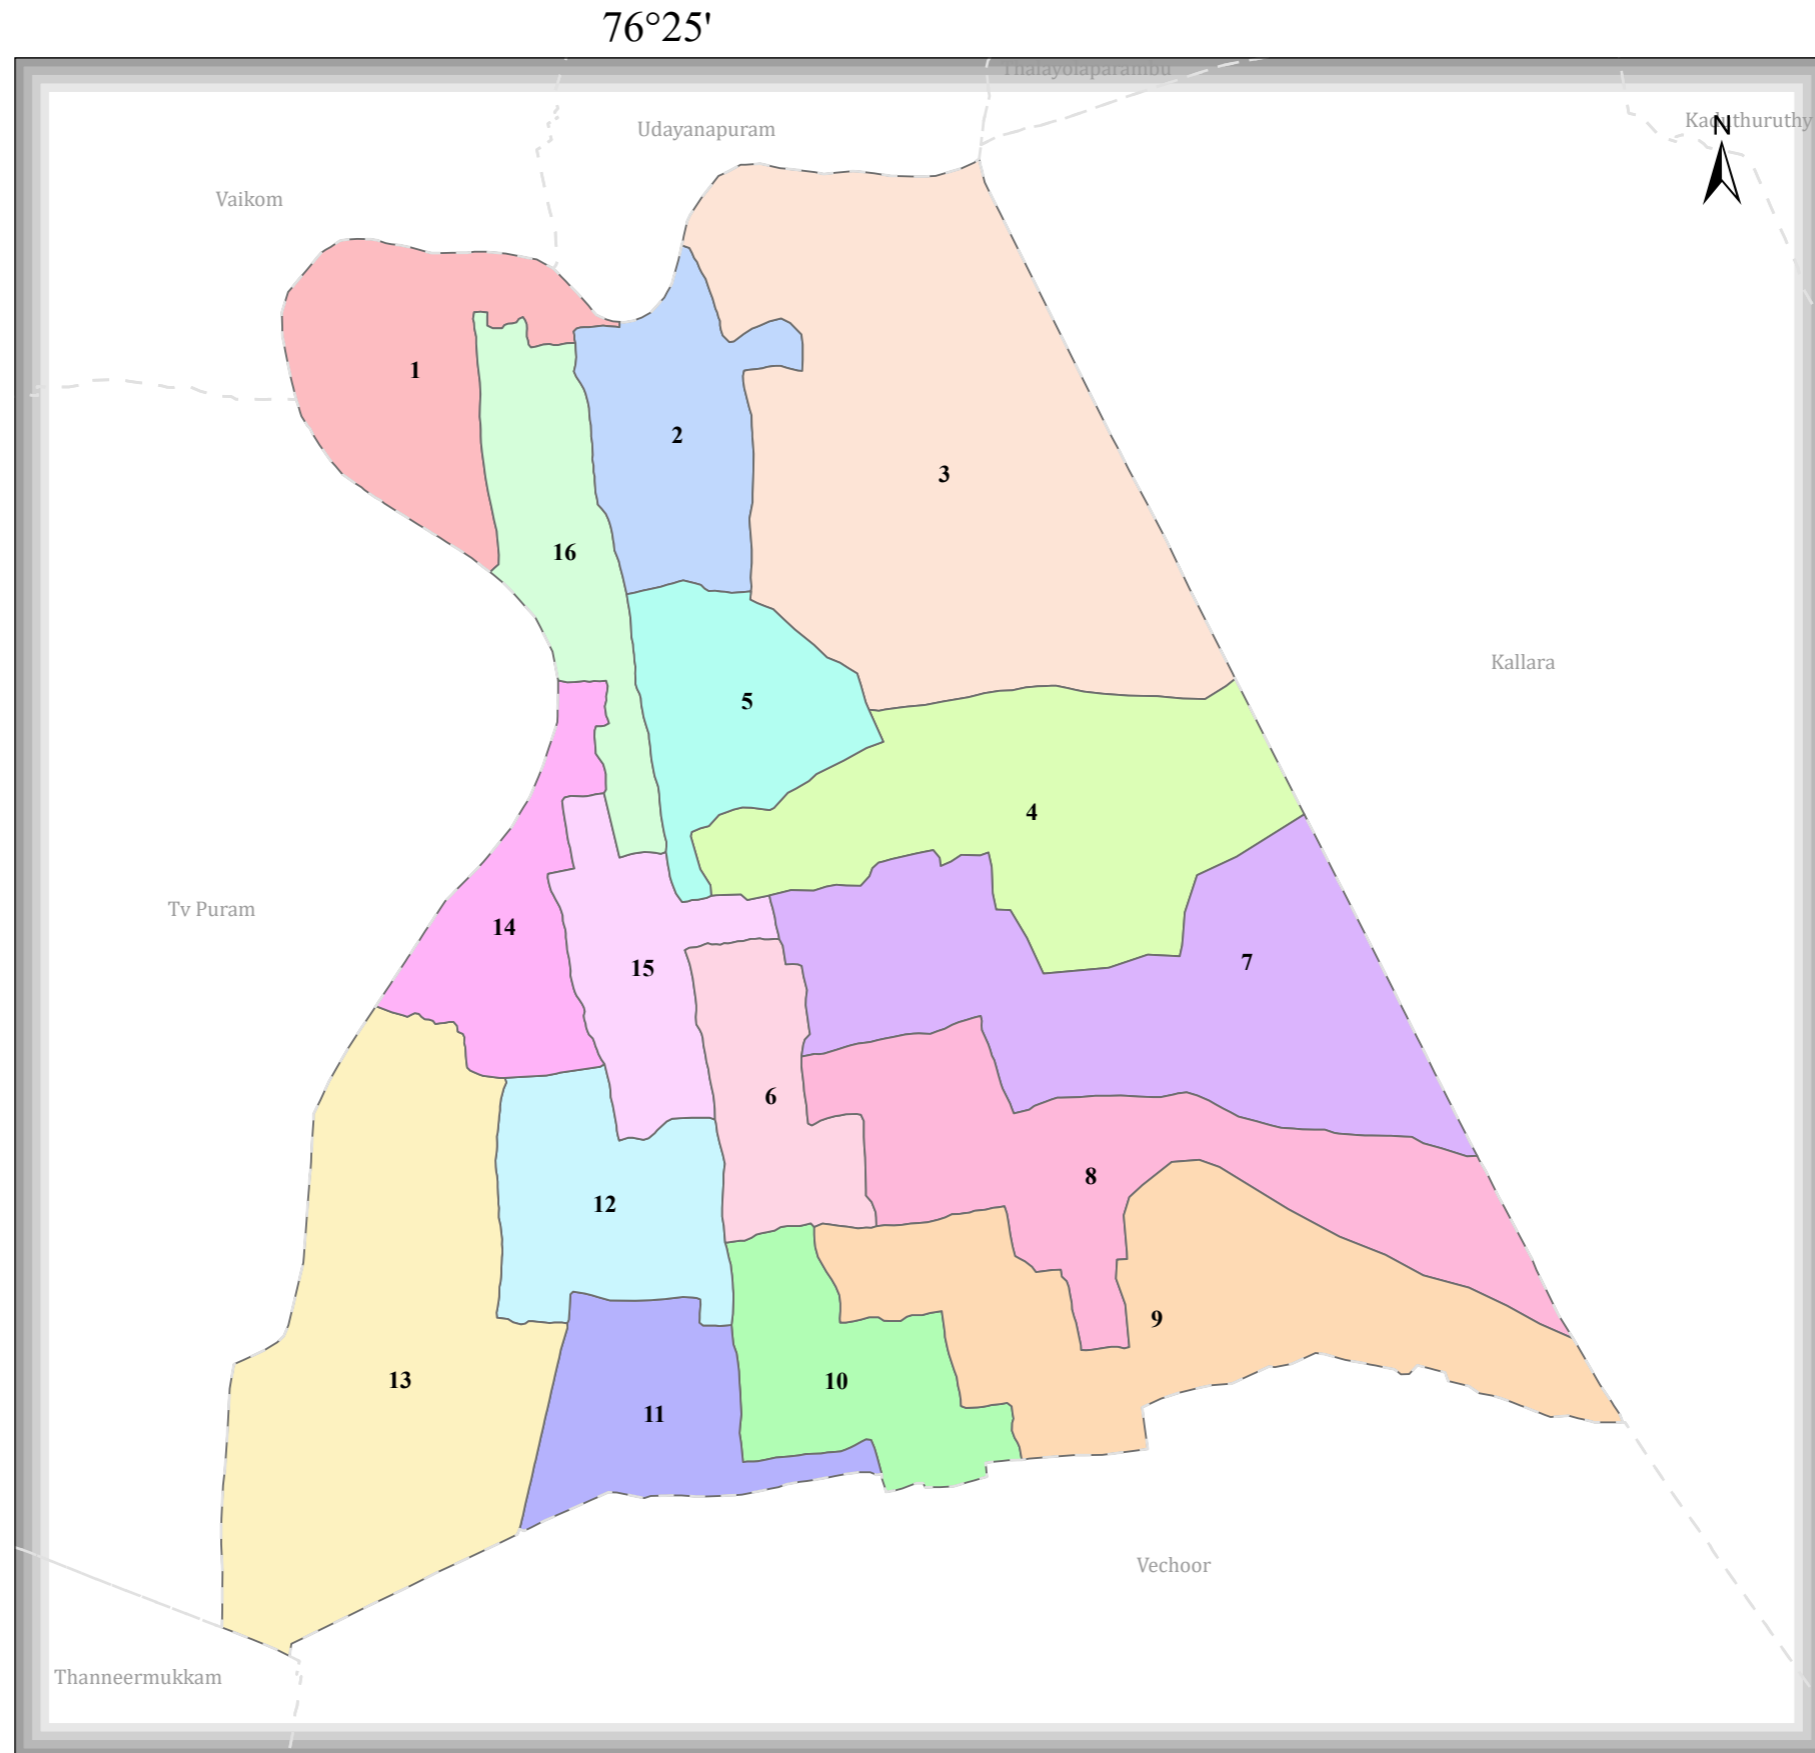

THALAYAZHAM

DISTRICT NAME :KOTTAYAM

- WARD BOUNDARY
- 1-THOTTAKOM WEST
 - 2-THOTTAKOM
 - 3-THOTTAKOM EAST
 - 4-KOOVAM
 - 5-PANCHAYAT OFFICE WARD
 - 6-ULLALA
 - 7-PALLIYAD
 - 8-KANDAMTHURUTH
 - 9-PUNNAPPUZHI
 - 10-TRIPPAKUDAM
 - 11-PUTHANPALAM
 - 12-MADAPPALLY WEST
 - 13-KOTHAVARA
 - 14-KARIYAR
 - 15-EDAULLALA
 - 16-AMBANAPALLY
- LOCALBODY

76°25'

76°25'