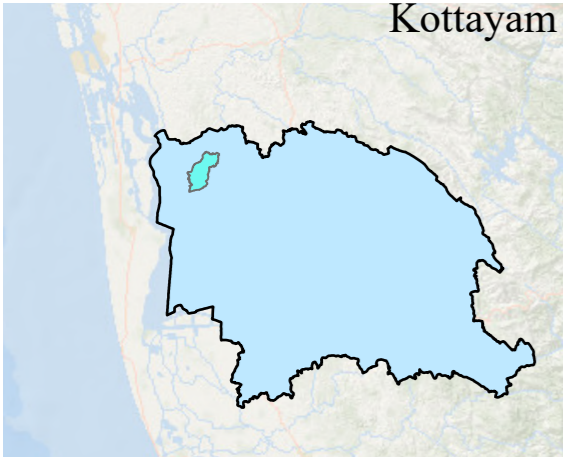

THALAYOLAPARAMBU

DISTRICT NAME :KOTTAYAM

76°25'

- WARD BOUNDARY
- 1-VADAYAR NORTH
 - 2-CIVIL STATION
 - 3-ADIYAM
 - 4-UMMAMKUNNU
 - 5-VETTIKATTUMUKKU
 - 6-D.B. COLLEGE
 - 7-POTHY
 - 8-THALAPPARA
 - 9-CYLONKAVALA
 - 10-THALAYOLAPARAMBU EAST
 - 11-PALLIKKAVALA
 - 12-THALAYOLAPARAMBU TOWN
 - 13-MATHANAM
 - 14-KORIKKALPAZHAMPETTY
 - 15-THEVALAKKADU
 - 16-CHAKKALA
 - 17-VADAYAR ILLAMKAVU
 - LOCALBODY

9°45'

9°45'

76°25'