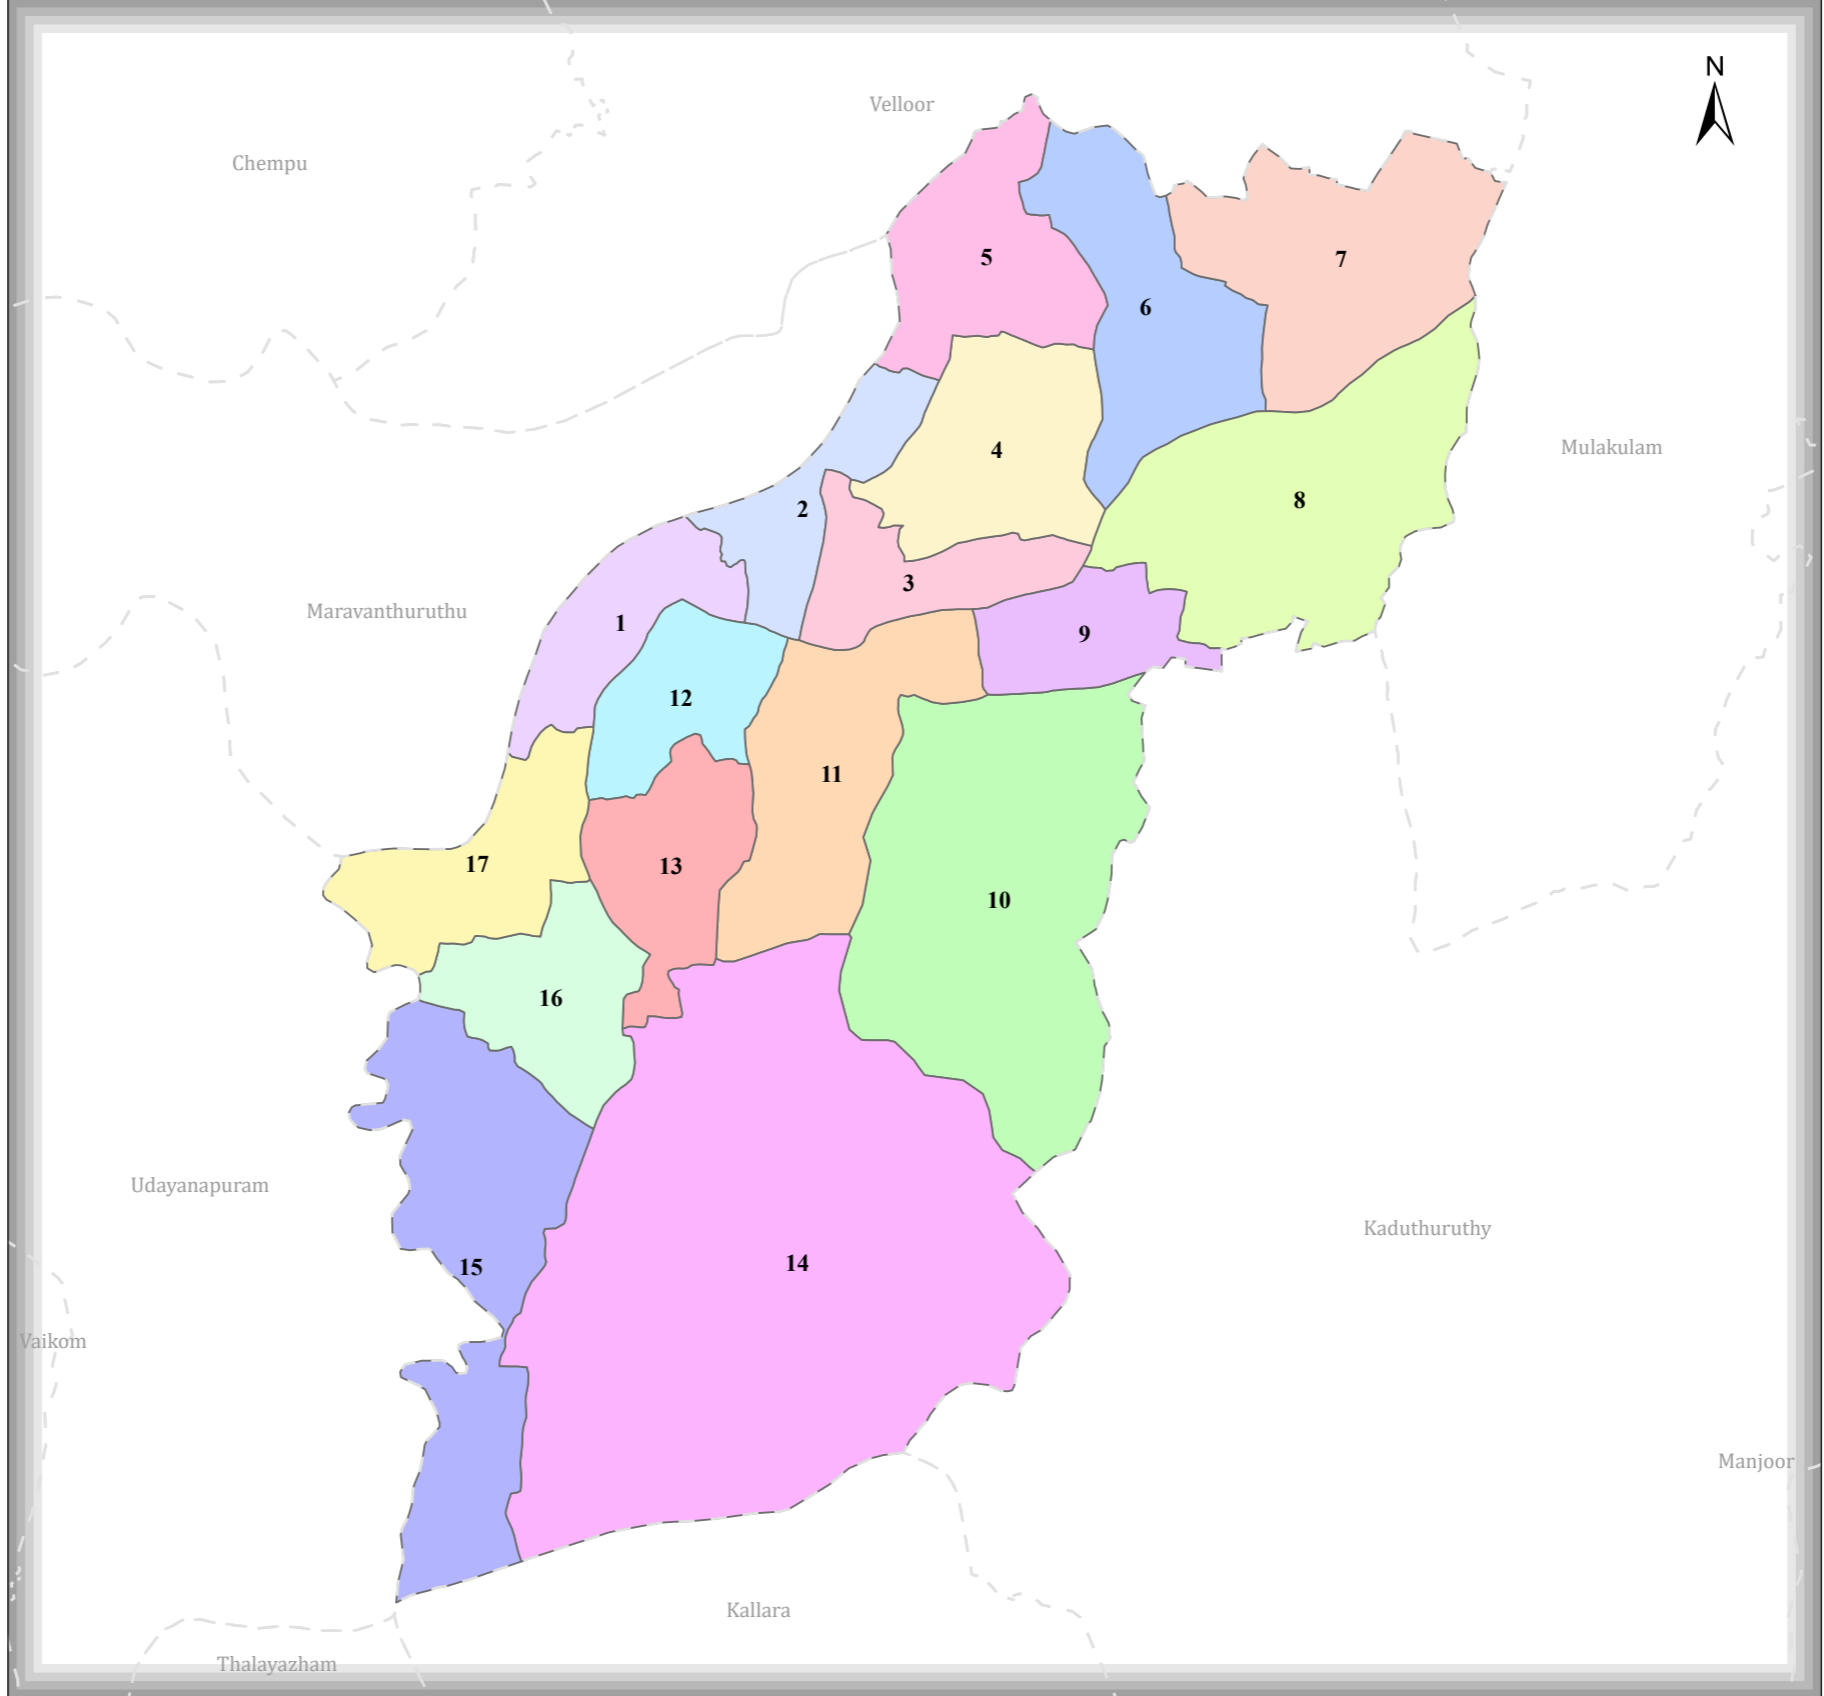

THALAYOLAPARAMBU

DISTRICT NAME :KOTTAYAM

76°25'

- WARD BOUNDARY
- 1-VADAYAR NORTH
 - 2-CIVIL STATION
 - 3-ADIYAM
 - 4-UMMAMKUNNU
 - 5-VETTIKATTUMUKKU
 - 6-D.B. COLLEGE
 - 7-POTHY
 - 8-THALAPPARA
 - 9-CYLONKAVALA
 - 10-THALAYOLAPARAMBU EAST
 - 11-PALLIKKAVALA
 - 12-THALAYOLAPARAMBU TOWN
 - 13-MATHANAM
 - 14-KORIKKALPAZHAMPETTY
 - 15-THEVALAKKADU
 - 16-CHAKKALA
 - 17-VADAYAR ILLAMKAVU
 - LOCALBODY

9°45'

9°45'

76°25'