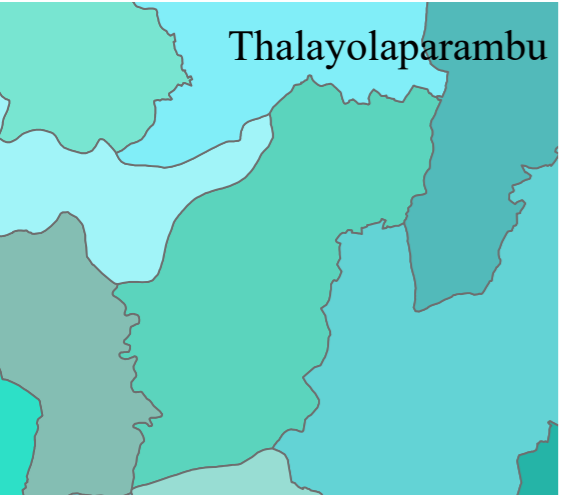

THALAYOLAPARAMBU

DISTRICT NAME :KOTTAYAM

76°25'

- WARD BOUNDARY
- 1-VADAYAR NORTH
 - 2-CIVIL STATION
 - 3-ADIYAM
 - 4-UMMAMKUNNU
 - 5-VETTIKATTUMUKKU
 - 6-D.B. COLLEGE
 - 7-POTHY
 - 8-THALAPPARA
 - 9-CYLONKAVALA
 - 10-THALAYOLAPARAMBU EAST
 - 11-PALLIKKAVALA
 - 12-THALAYOLAPARAMBU TOWN
 - 13-MATHANAM
 - 14-KORIKKALPAZHAMPETTY
 - 15-THEVALAKKADU
 - 16-CHAKKALA
 - 17-VADAYAR ILLAMKAVU
 - LOCALBODY

9°45'

9°45'

76°25'