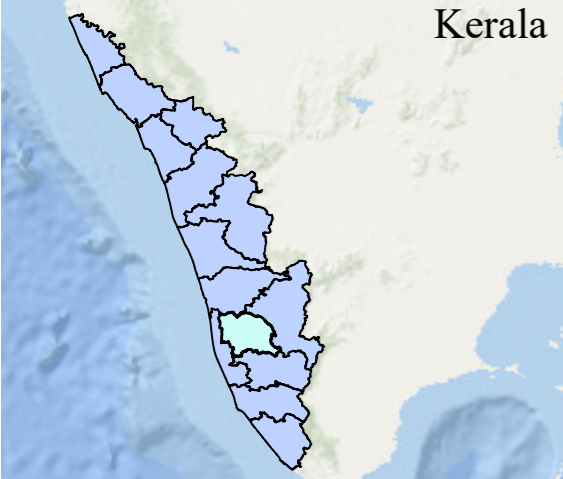

THALAYOLAPARAMBU

DISTRICT NAME :KOTTAYAM

76°25'

- WARD BOUNDARY
- 1-VADAYAR NORTH
 - 2-CIVIL STATION
 - 3-ADIYAM
 - 4-UMMAMKUNNU
 - 5-VETTIKATTUMUKKU
 - 6-D.B. COLLEGE
 - 7-POTHY
 - 8-THALAPPARA
 - 9-CYLONKAVALA
 - 10-THALAYOLAPARAMBU EAST
 - 11-PALLIKKAVALA
 - 12-THALAYOLAPARAMBU TOWN
 - 13-MATHANAM
 - 14-KORIKKALPAZHAMPETTY
 - 15-THEVALAKKADU
 - 16-CHAKKALA
 - 17-VADAYAR ILLAMKAVU
 - LOCALBODY

9°45'

9°45'

76°25'