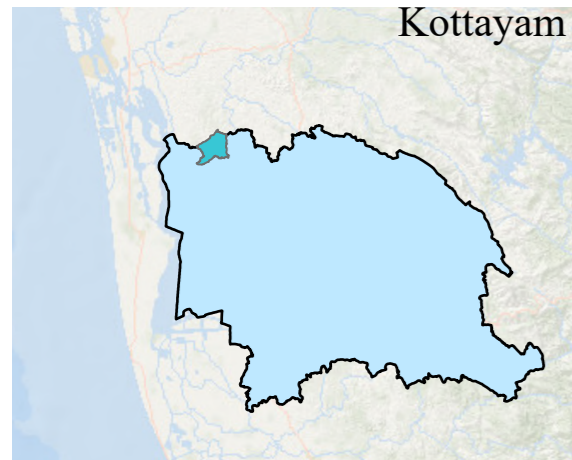

VELLOOR

DISTRICT NAME :KOTTAYAM

- WARD BOUNDARY
- 1-THONNALLOOR
 - 2-MEVELLOOR
 - 3-VAIPPELPPADI
 - 4-VELLOOR
 - 5-VELLOOR SOUTH
 - 6-K. P. P. L WARD
 - 7-IRUMPAYAM
 - 8-THALALAYA
 - 9-PERUMTHATTU
 - 10-AARATTUMANAPPURAM
 - 11-VETTIKATTUMUKKU
 - 12-PARACKAL
 - 13-THATTAVELI
 - 14-KARIPPALLYMALA
 - 15-NEERPPARA
 - 16-VADAKARA
 - 17-VARIKKAMKUNNU
 - LOCALBODY