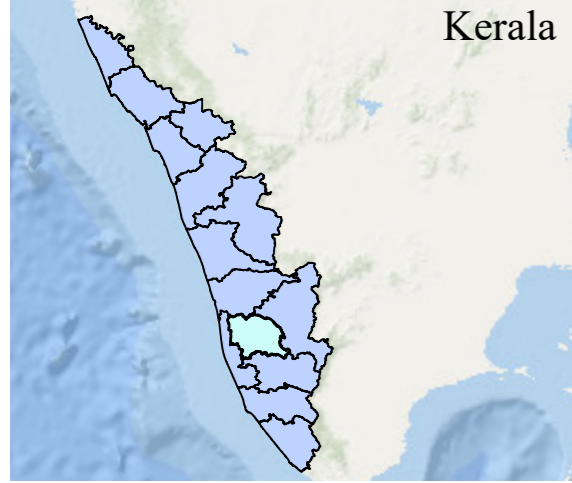

VELLOOR

DISTRICT NAME :KOTTAYAM

- WARD BOUNDARY
- 1-THONNALLOOR
 - 2-MEVELLOOR
 - 3-VAIPPELPPADI
 - 4-VELLOOR
 - 5-VELLOOR SOUTH
 - 6-K. P. P. L WARD
 - 7-IRUMPAYAM
 - 8-THALALAYA
 - 9-PERUMTHATTU
 - 10-AARATTUMANAPPURAM
 - 11-VETTIKATTUMUKKU
 - 12-PARACKAL
 - 13-THATTAVELI
 - 14-KARIPPALLYMALA
 - 15-NEERPPARA
 - 16-VADAKARA
 - 17-VARIKKAMKUNNU
 - LOCALBODY