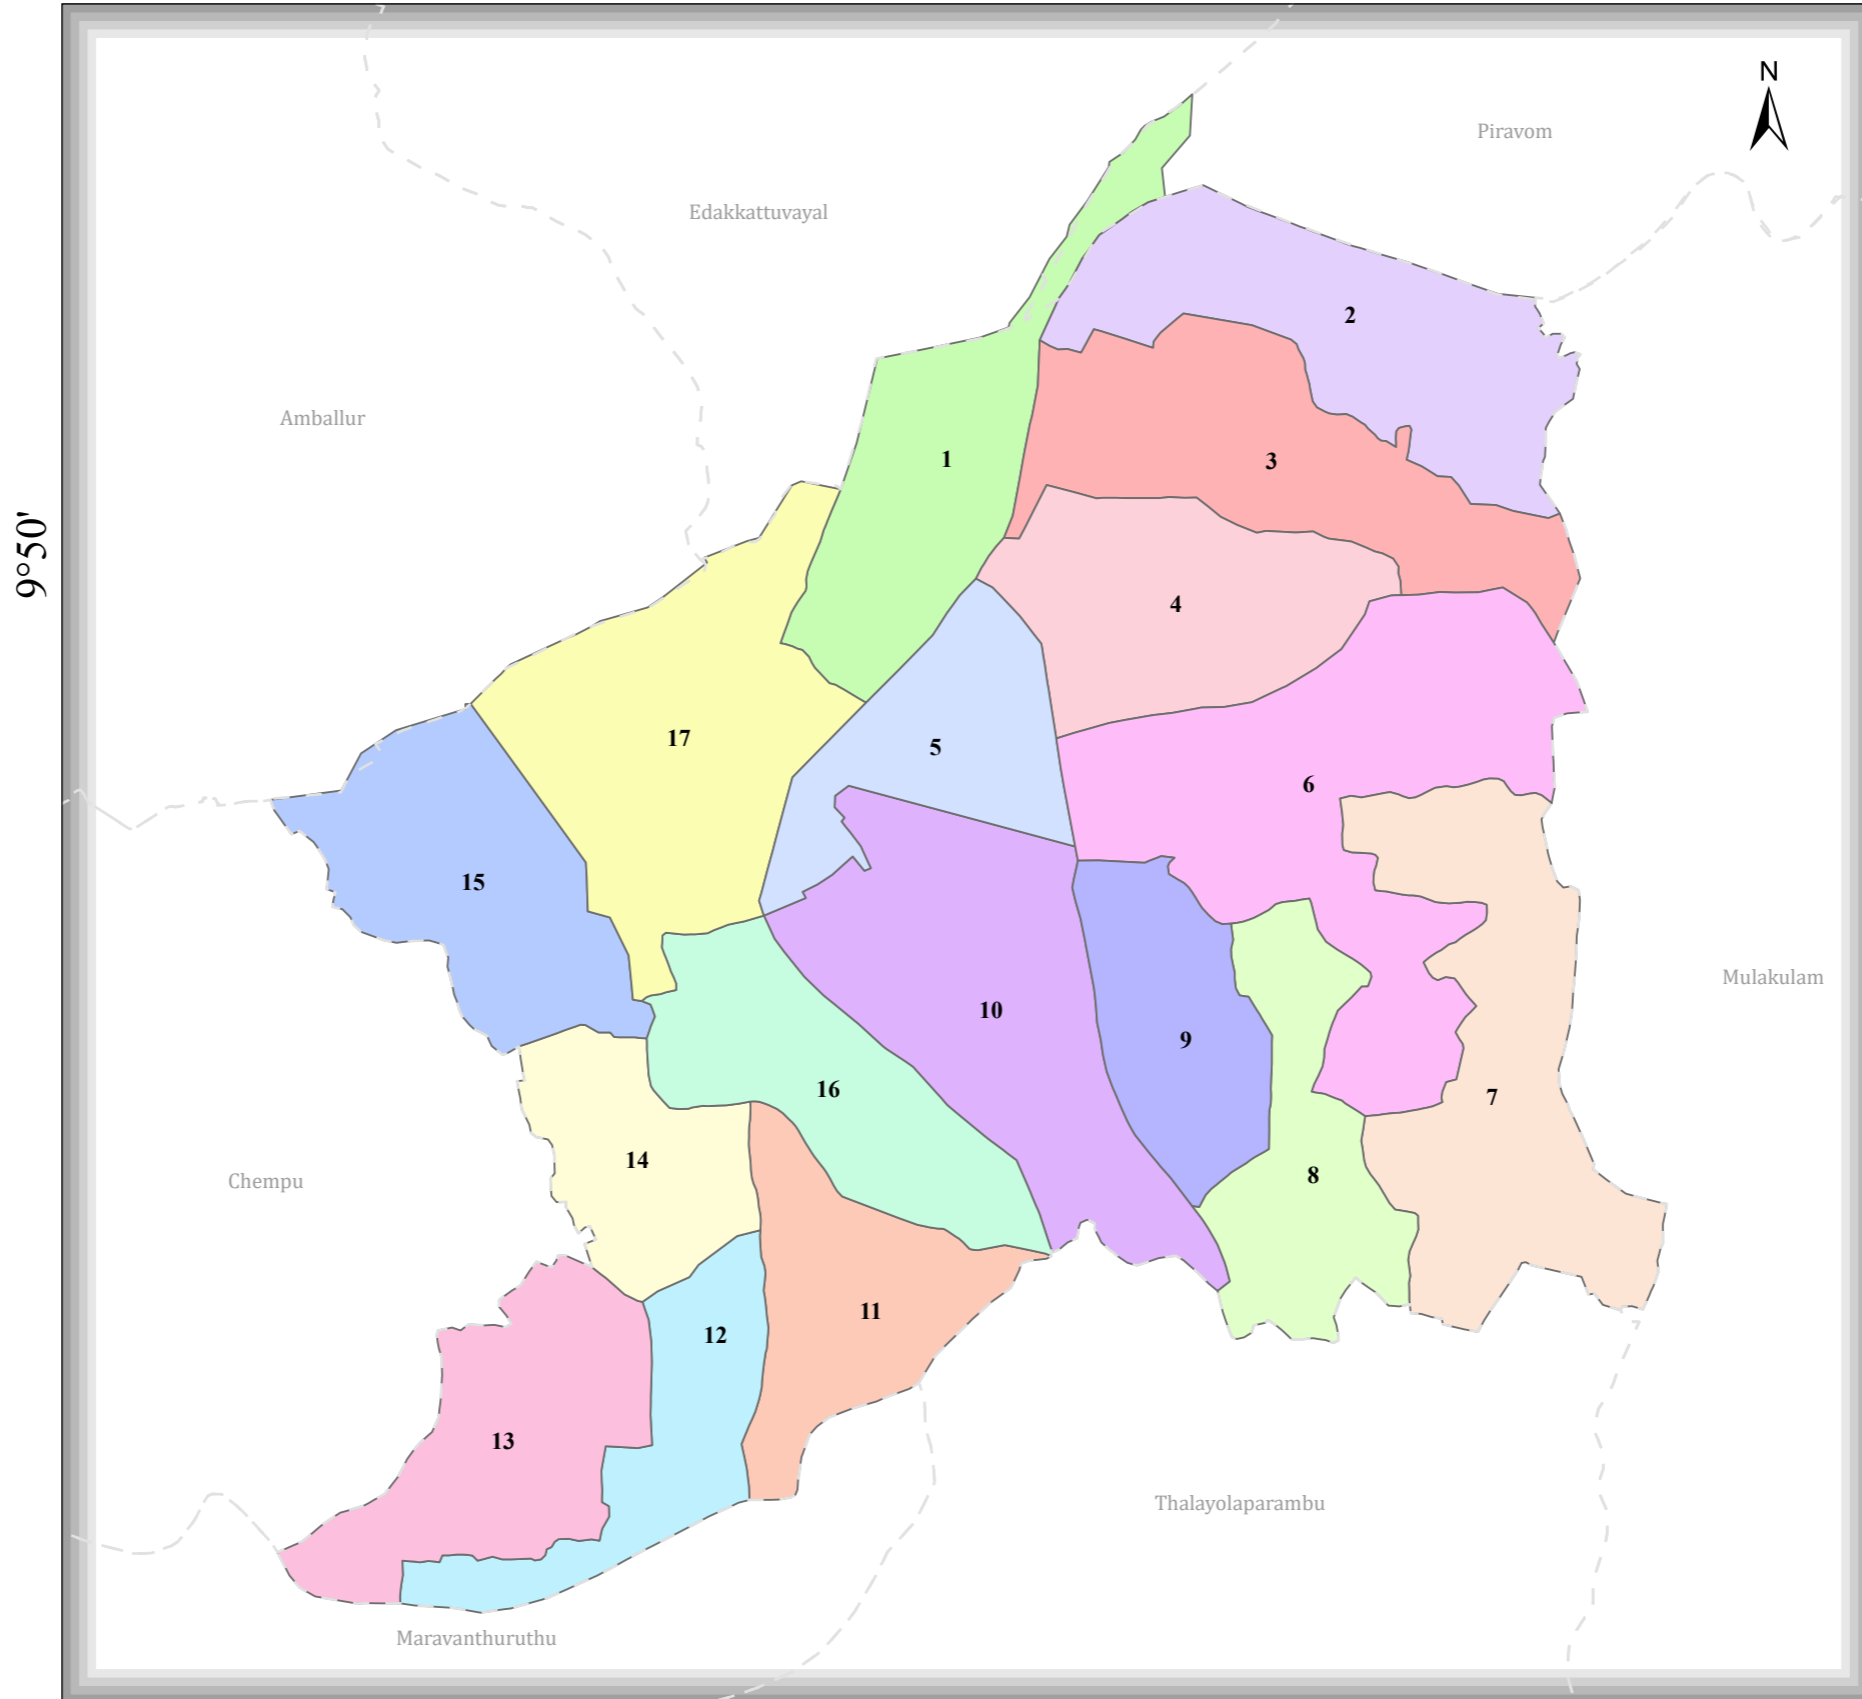

VELLOOR

DISTRICT NAME :KOTTAYAM

- WARD BOUNDARY
- 1-THONNALLOOR
 - 2-MEVELLOOR
 - 3-VAIPPELPPADI
 - 4-VELLOOR
 - 5-VELLOOR SOUTH
 - 6-K. P. P. L WARD
 - 7-IRUMPAYAM
 - 8-THALALAYA
 - 9-PERUMTHATTU
 - 10-AARATTUMANAPPURAM
 - 11-VETTIKATTUMUKKU
 - 12-PARACKAL
 - 13-THATTAVELI
 - 14-KARIPPALLYMALA
 - 15-NEERPPARA
 - 16-VADAKARA
 - 17-VARIKKAMKUNNU
 - LOCALBODY