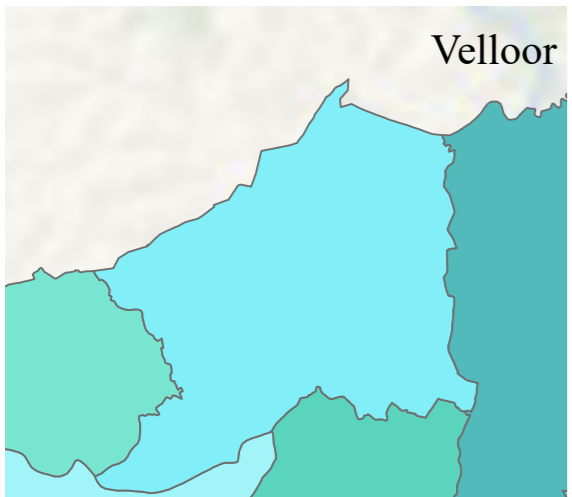

VELLOOR

DISTRICT NAME :KOTTAYAM

- WARD BOUNDARY
- 1-THONNALLOOR
 - 2-MEVELLOOR
 - 3-VAIPPELPPADI
 - 4-VELLOOR
 - 5-VELLOOR SOUTH
 - 6-K. P. P. L WARD
 - 7-IRUMPAYAM
 - 8-THALALAYA
 - 9-PERUMTHATTU
 - 10-AARATTUMANAPPURAM
 - 11-VETTIKATTUMUKKU
 - 12-PARACKAL
 - 13-THATTAVELI
 - 14-KARIPPALLYMALA
 - 15-NEERPPARA
 - 16-VADAKARA
 - 17-VARIKKAMKUNNU
 - LOCALBODY