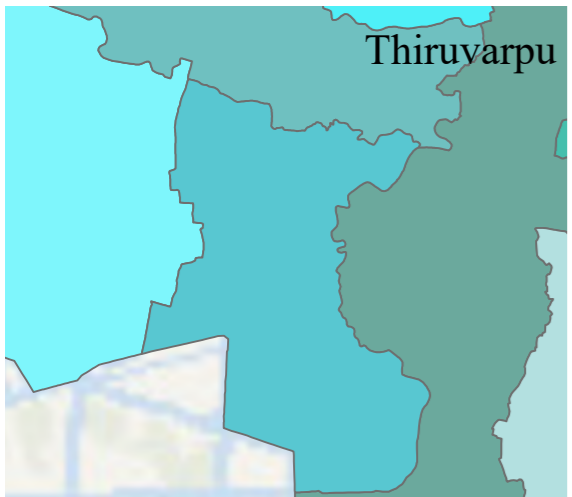

THIRUVARPU

DISTRICT NAME :KOTTAYAM

- WARD BOUNDARY
- 1-MORCADU
 - 2-CHENGALAM KUNNUMPURAM
 - 3-CHENGALATHUKAVU
 - 4-PUTHUSSERY
 - 5-THONDAMBRAL
 - 6-KUMMANAM MADAKKANDA
 - 7-KUMMANAM KULAPPURA
 - 8-KUMMANAM AMBOORAM
 - 9-ILLICKAL
 - 10-PANCHAYATH CENTRAL
 - 11-ARUNOOTTIMANGALAM
 - 12-KILIROOR KUNNUMPURAM
 - 13-MALARICKAL
 - 14-MEENCHIRA
 - 15-PAKATHUSSERY
 - 16-THIRUVARPPU CENTRAL
 - 17-PARUTHIYAKOM
 - 18-CHENGALAM VAYANASSALA
 - 19-CHENGALAM KELAKKERI
 - LOCALBODY