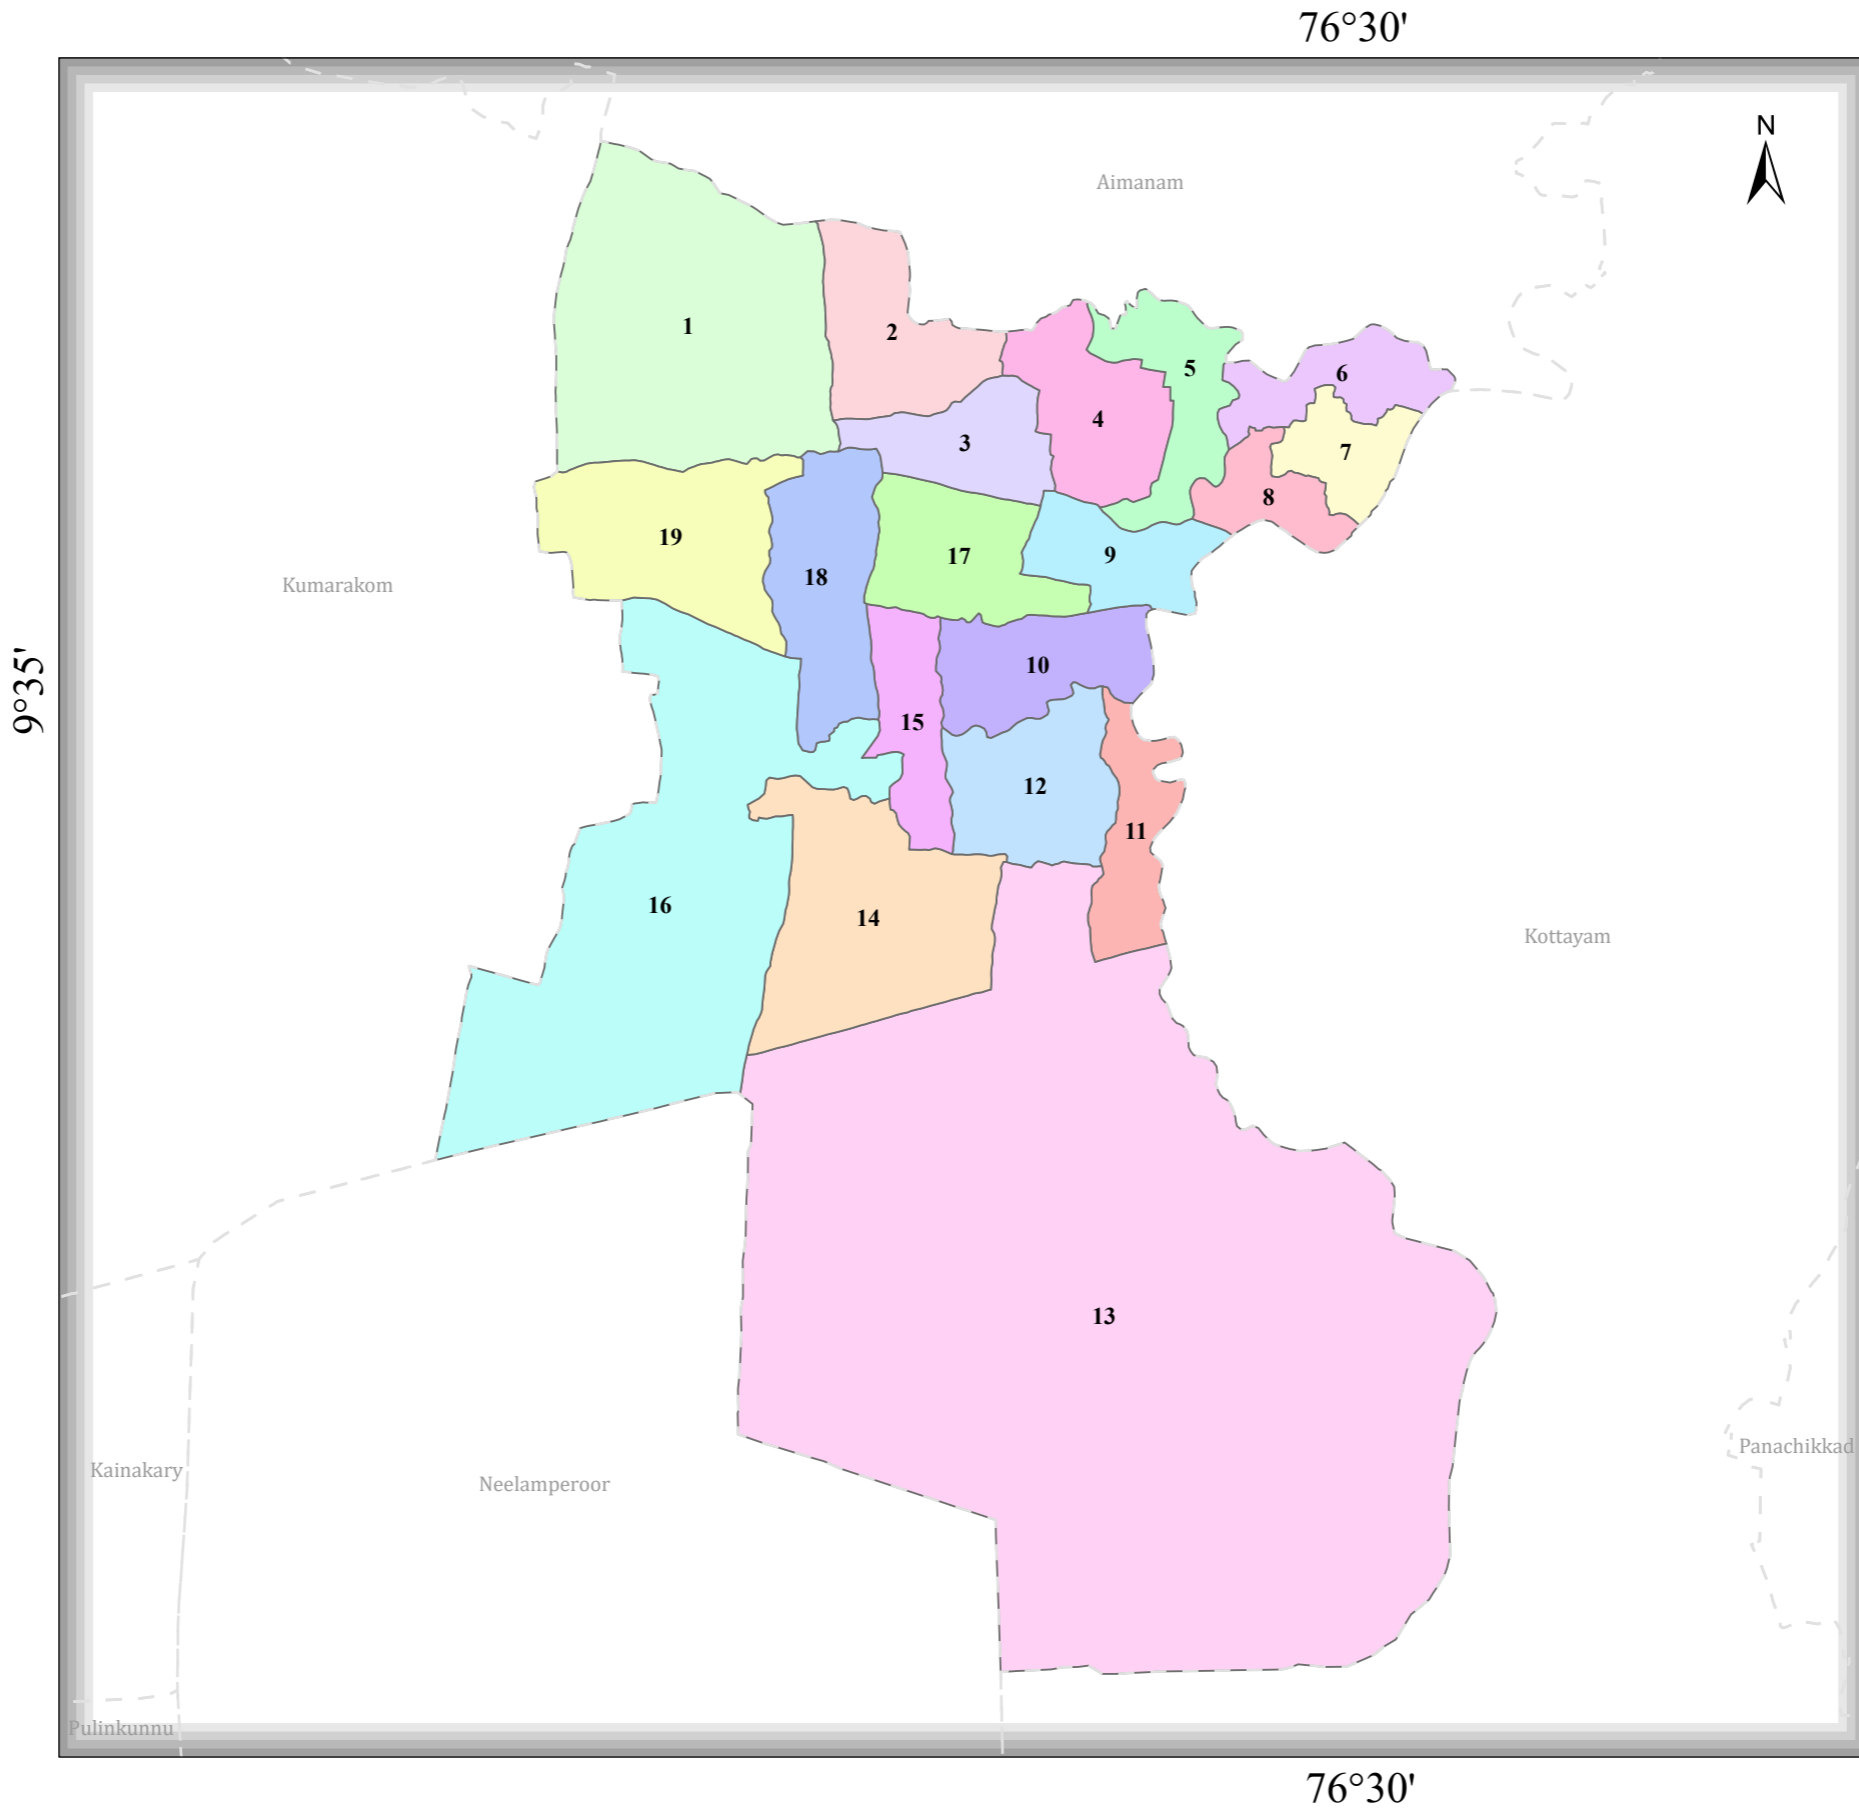

THIRUVARPU

DISTRICT NAME :KOTTAYAM

- WARD BOUNDARY
- 1-MORCADU
 - 2-CHENGALAM KUNNUMPURAM
 - 3-CHENGALATHUKAVU
 - 4-PUTHUSSERY
 - 5-THONDAMBRAL
 - 6-KUMMANAM MADAKKANDA
 - 7-KUMMANAM KULAPPURA
 - 8-KUMMANAM AMBOORAM
 - 9-ILLICKAL
 - 10-PANCHAYATH CENTRAL
 - 11-ARUNOOTTIMANGALAM
 - 12-KILIROOR KUNNUMPURAM
 - 13-MALARICKAL
 - 14-MEENCHIRA
 - 15-PAKATHUSSERY
 - 16-THIRUVARPPU CENTRAL
 - 17-PARUTHIYAKOM
 - 18-CHENGALAM VAYANASSALA
 - 19-CHENGALAM KELAKKERI
 - LOCALBODY