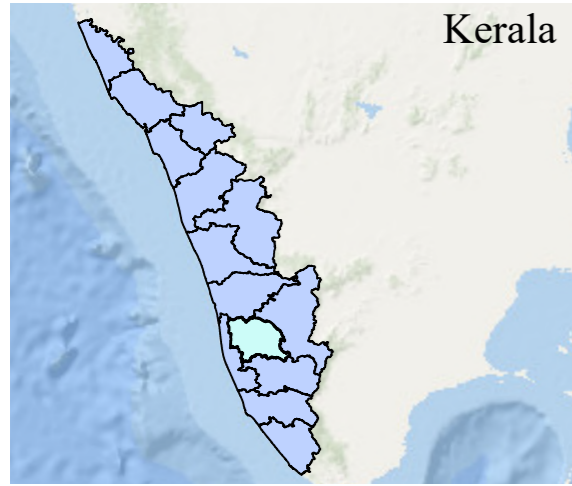

THIRUVARPU

DISTRICT NAME :KOTTAYAM

- WARD BOUNDARY
- 1-MORCADU
 - 2-CHENGALAM KUNNUMPURAM
 - 3-CHENGALATHUKAVU
 - 4-PUTHUSSERY
 - 5-THONDAMBRAL
 - 6-KUMMANAM MADAKKANDA
 - 7-KUMMANAM KULAPPURA
 - 8-KUMMANAM AMBOORAM
 - 9-ILLICKAL
 - 10-PANCHAYATH CENTRAL
 - 11-ARUNOOTTIMANGALAM
 - 12-KILIROOR KUNNUMPURAM
 - 13-MALARICKAL
 - 14-MEENCHIRA
 - 15-PAKATHUSSERY
 - 16-THIRUVARPPU CENTRAL
 - 17-PARUTHIYAKOM
 - 18-CHENGALAM VAYANASSALA
 - 19-CHENGALAM KELAKKERI
 - LOCALBODY