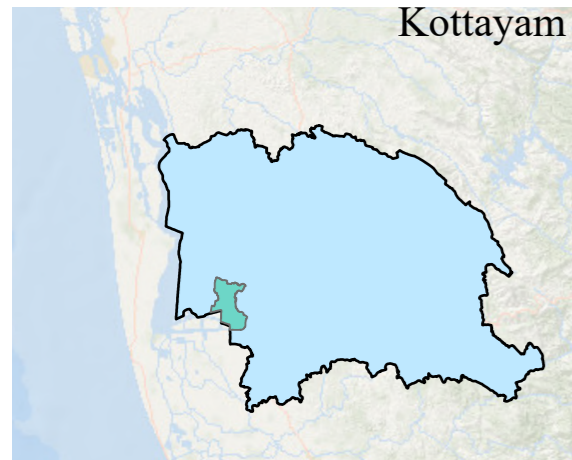

THIRUVARPU

DISTRICT NAME :KOTTAYAM

- WARD BOUNDARY
- 1-MORCADU
 - 2-CHENGALAM KUNNUMPURAM
 - 3-CHENGALATHUKAVU
 - 4-PUTHUSSERY
 - 5-THONDAMBRAL
 - 6-KUMMANAM MADAKKANDA
 - 7-KUMMANAM KULAPPURA
 - 8-KUMMANAM AMBOORAM
 - 9-ILLICKAL
 - 10-PANCHAYATH CENTRAL
 - 11-ARUNOOTTIMANGALAM
 - 12-KILIROOR KUNNUMPURAM
 - 13-MALARICKAL
 - 14-MEENCHIRA
 - 15-PAKATHUSSERY
 - 16-THIRUVARPPU CENTRAL
 - 17-PARUTHIYAKOM
 - 18-CHENGALAM VAYANASSALA
 - 19-CHENGALAM KELAKKERI
 - LOCALBODY