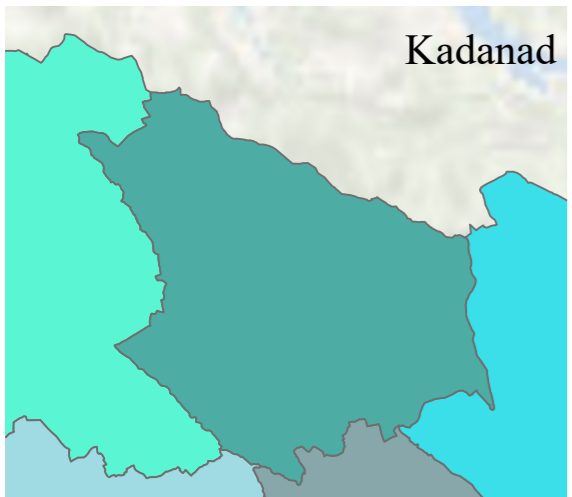

# KADANAD

DISTRICT NAME :KOTTAYAM

- WARD BOUNDARY
- 1-MANATHOOR
  - 2-MATTATHIPPARA
  - 3-NEELOOR
  - 4-KANDATHIMAV
  - 5-MARYLAND
  - 6-KURUMANNU
  - 7-ELIVALI
  - 8-KODUMPIDY
  - 9-VALIKULAM
  - 10-KOLLAPPALLY
  - 11-AIMCOMBU
  - 12-KADANAD
  - 13-KAVUMKANDAM
  - 14-VALYATHU
  - 15-PIZHAKU
  - LOCALBODY