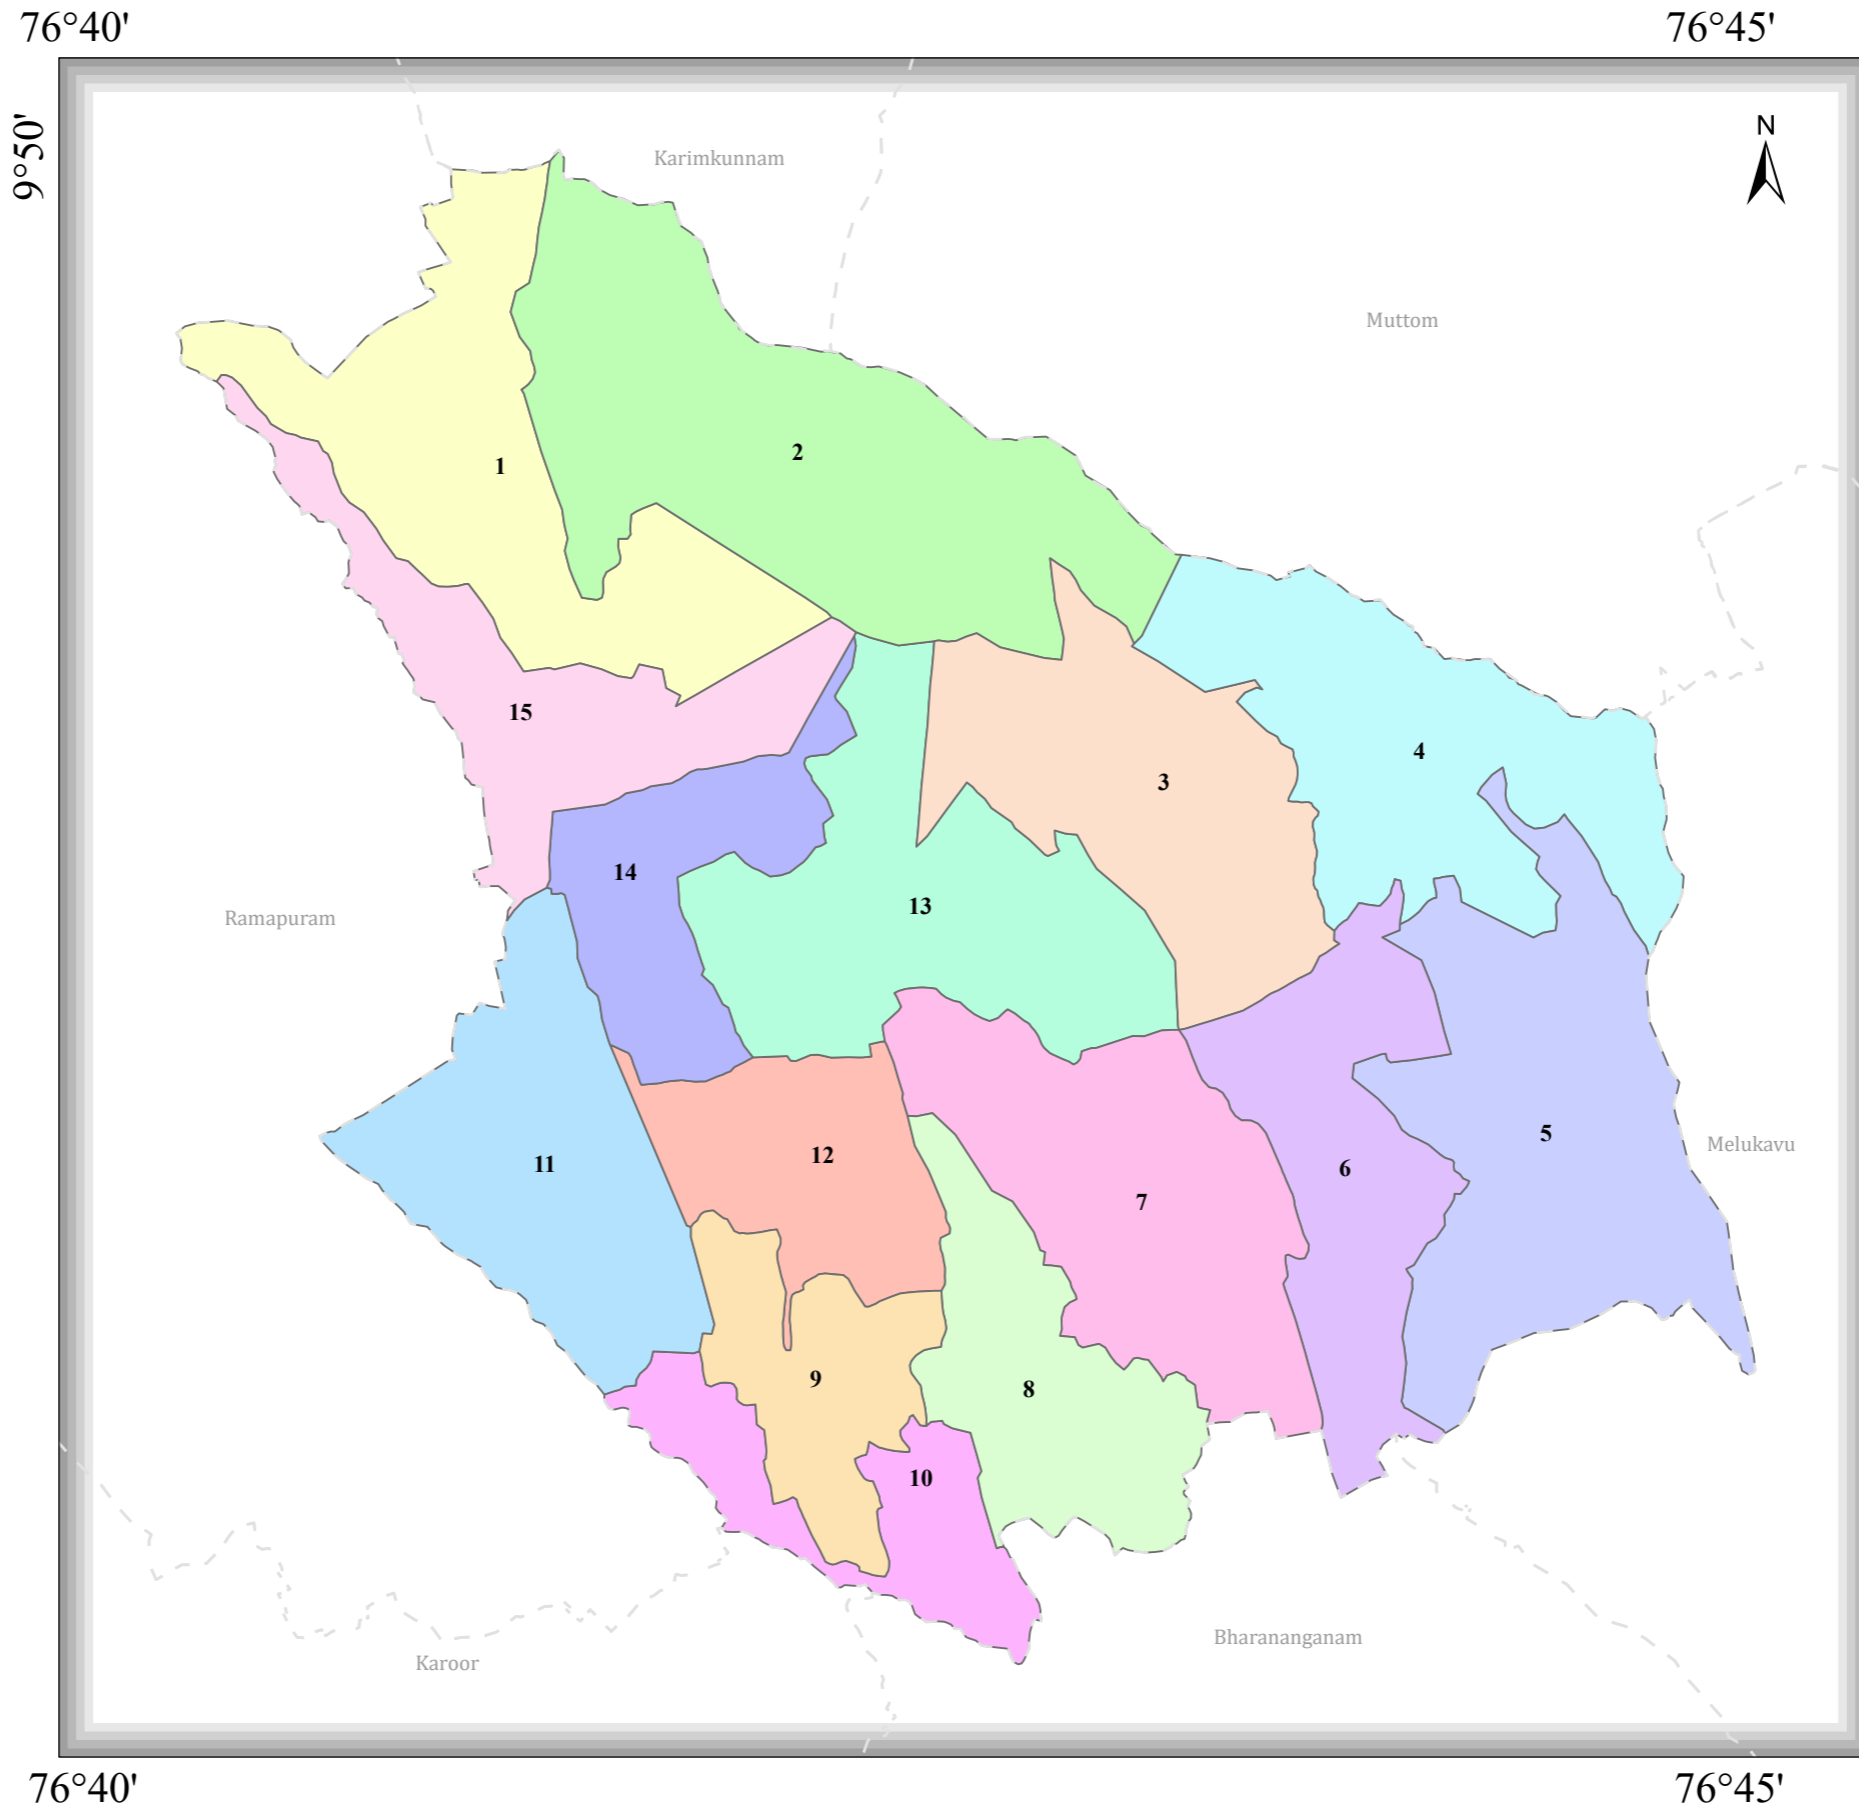

# KADANAD

DISTRICT NAME :KOTTAYAM

- WARD BOUNDARY
- 1-MANATHOOR
  - 2-MATTATHIPPARA
  - 3-NEELOOR
  - 4-KANDATHIMAV
  - 5-MARYLAND
  - 6-KURUMANNU
  - 7-ELIVALI
  - 8-KODUMPIDY
  - 9-VALIKULAM
  - 10-KOLLAPPALLY
  - 11-AIMCOMBU
  - 12-KADANAD
  - 13-KAVUMKANDAM
  - 14-VALYATHU
  - 15-PIZHAKU
  - LOCALBODY