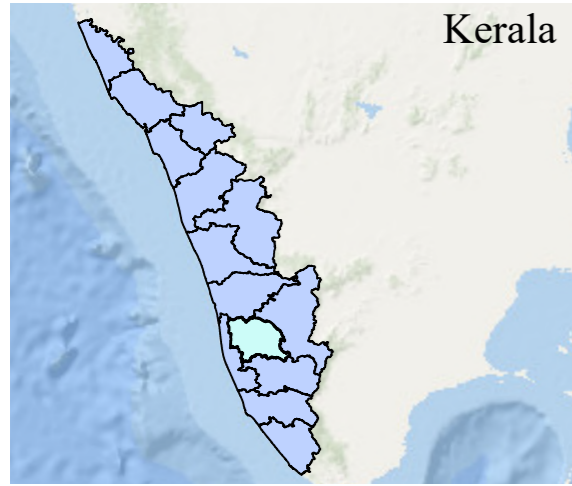

# KADANAD

DISTRICT NAME :KOTTAYAM

- WARD BOUNDARY
- 1-MANATHOOR
  - 2-MATTATHIPPARA
  - 3-NEELOOR
  - 4-KANDATHIMAV
  - 5-MARYLAND
  - 6-KURUMANNU
  - 7-ELIVALI
  - 8-KODUMPIDY
  - 9-VALIKULAM
  - 10-KOLLAPPALLY
  - 11-AIMCOMBU
  - 12-KADANAD
  - 13-KAVUMKANDAM
  - 14-VALYATHU
  - 15-PIZHAKU
  - LOCALBODY