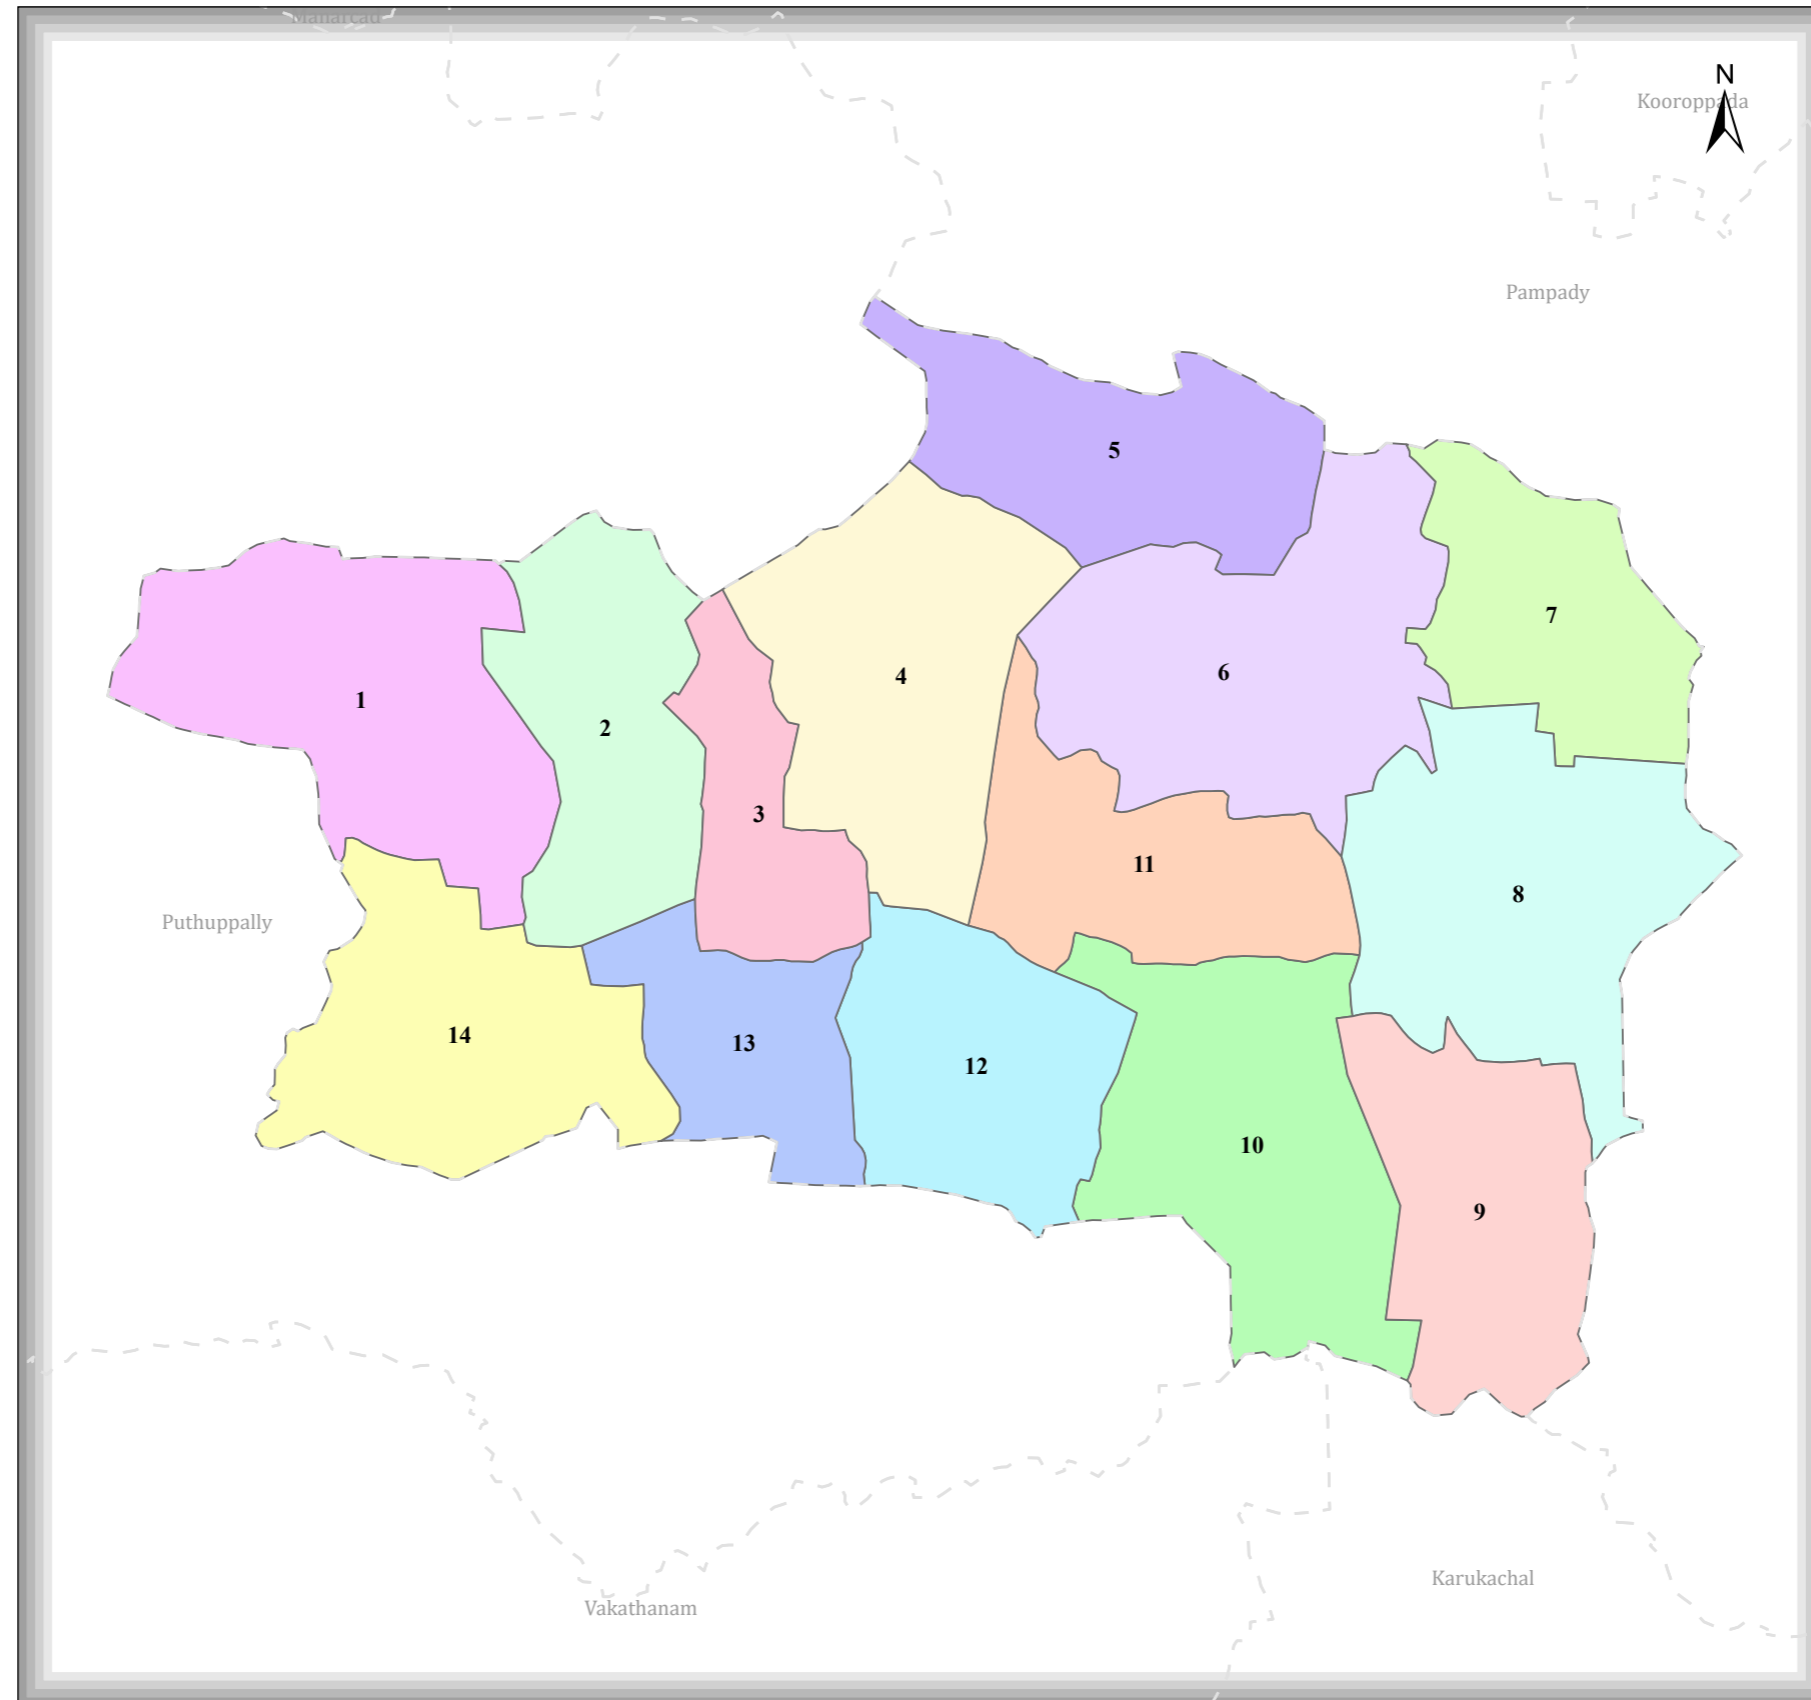

MEENADOM

DISTRICT NAME :KOTTAYAM

76°35'

Kerala

Kottayam

Meenadom

- WARD BOUNDARY
- 1-CHEERAMKULAM
 - 2-KAALLUPARAMBU
 - 3-THAKIDI
 - 4-MUNDIYACKAL
 - 5-CHERUMALA
 - 6-MANJADI
 - 7-CHEMPANKUZZHI
 - 8-POTHENPURAM DAYARA
 - 9-PUTHUVAYAL
 - 10-SPINNING MILL
 - 11-PHC
 - 12-HIGH SCHOOL
 - 13-PANCHAYAT OFFICE WARD
 - 14-NJANDUKULAM
 - LOCALBODY

76°35'