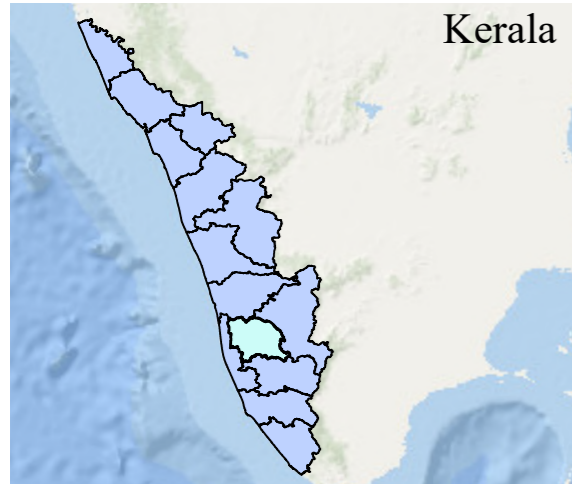

KIDANGOOR

DISTRICT NAME :KOTTAYAM

- WARD BOUNDARY
- 1-PADINJARE KOODALLOOR
 - 2-KIZHAKKE KOODALLOOR
 - 3-KOTTAPPURAM
 - 4-KAVALIPUZHA
 - 5-KUMMANNOOR
 - 6-CHERPUNKAL
 - 7-PERINGOTTY
 - 8-CHEMPILAVU
 - 9-UTHAMESWARAM
 - 10-ENGINEERING COLLEGE WARD
 - 11-KIDANGOOR SOUTH
 - 12-KIDANGOOR TEMPLE WARD
 - 13-KATTACHIRA
 - 14-SIVAKULANGARA
 - 15-PUNCHAPADAM
 - 16-PIRAYAR
 - LOCALBODY