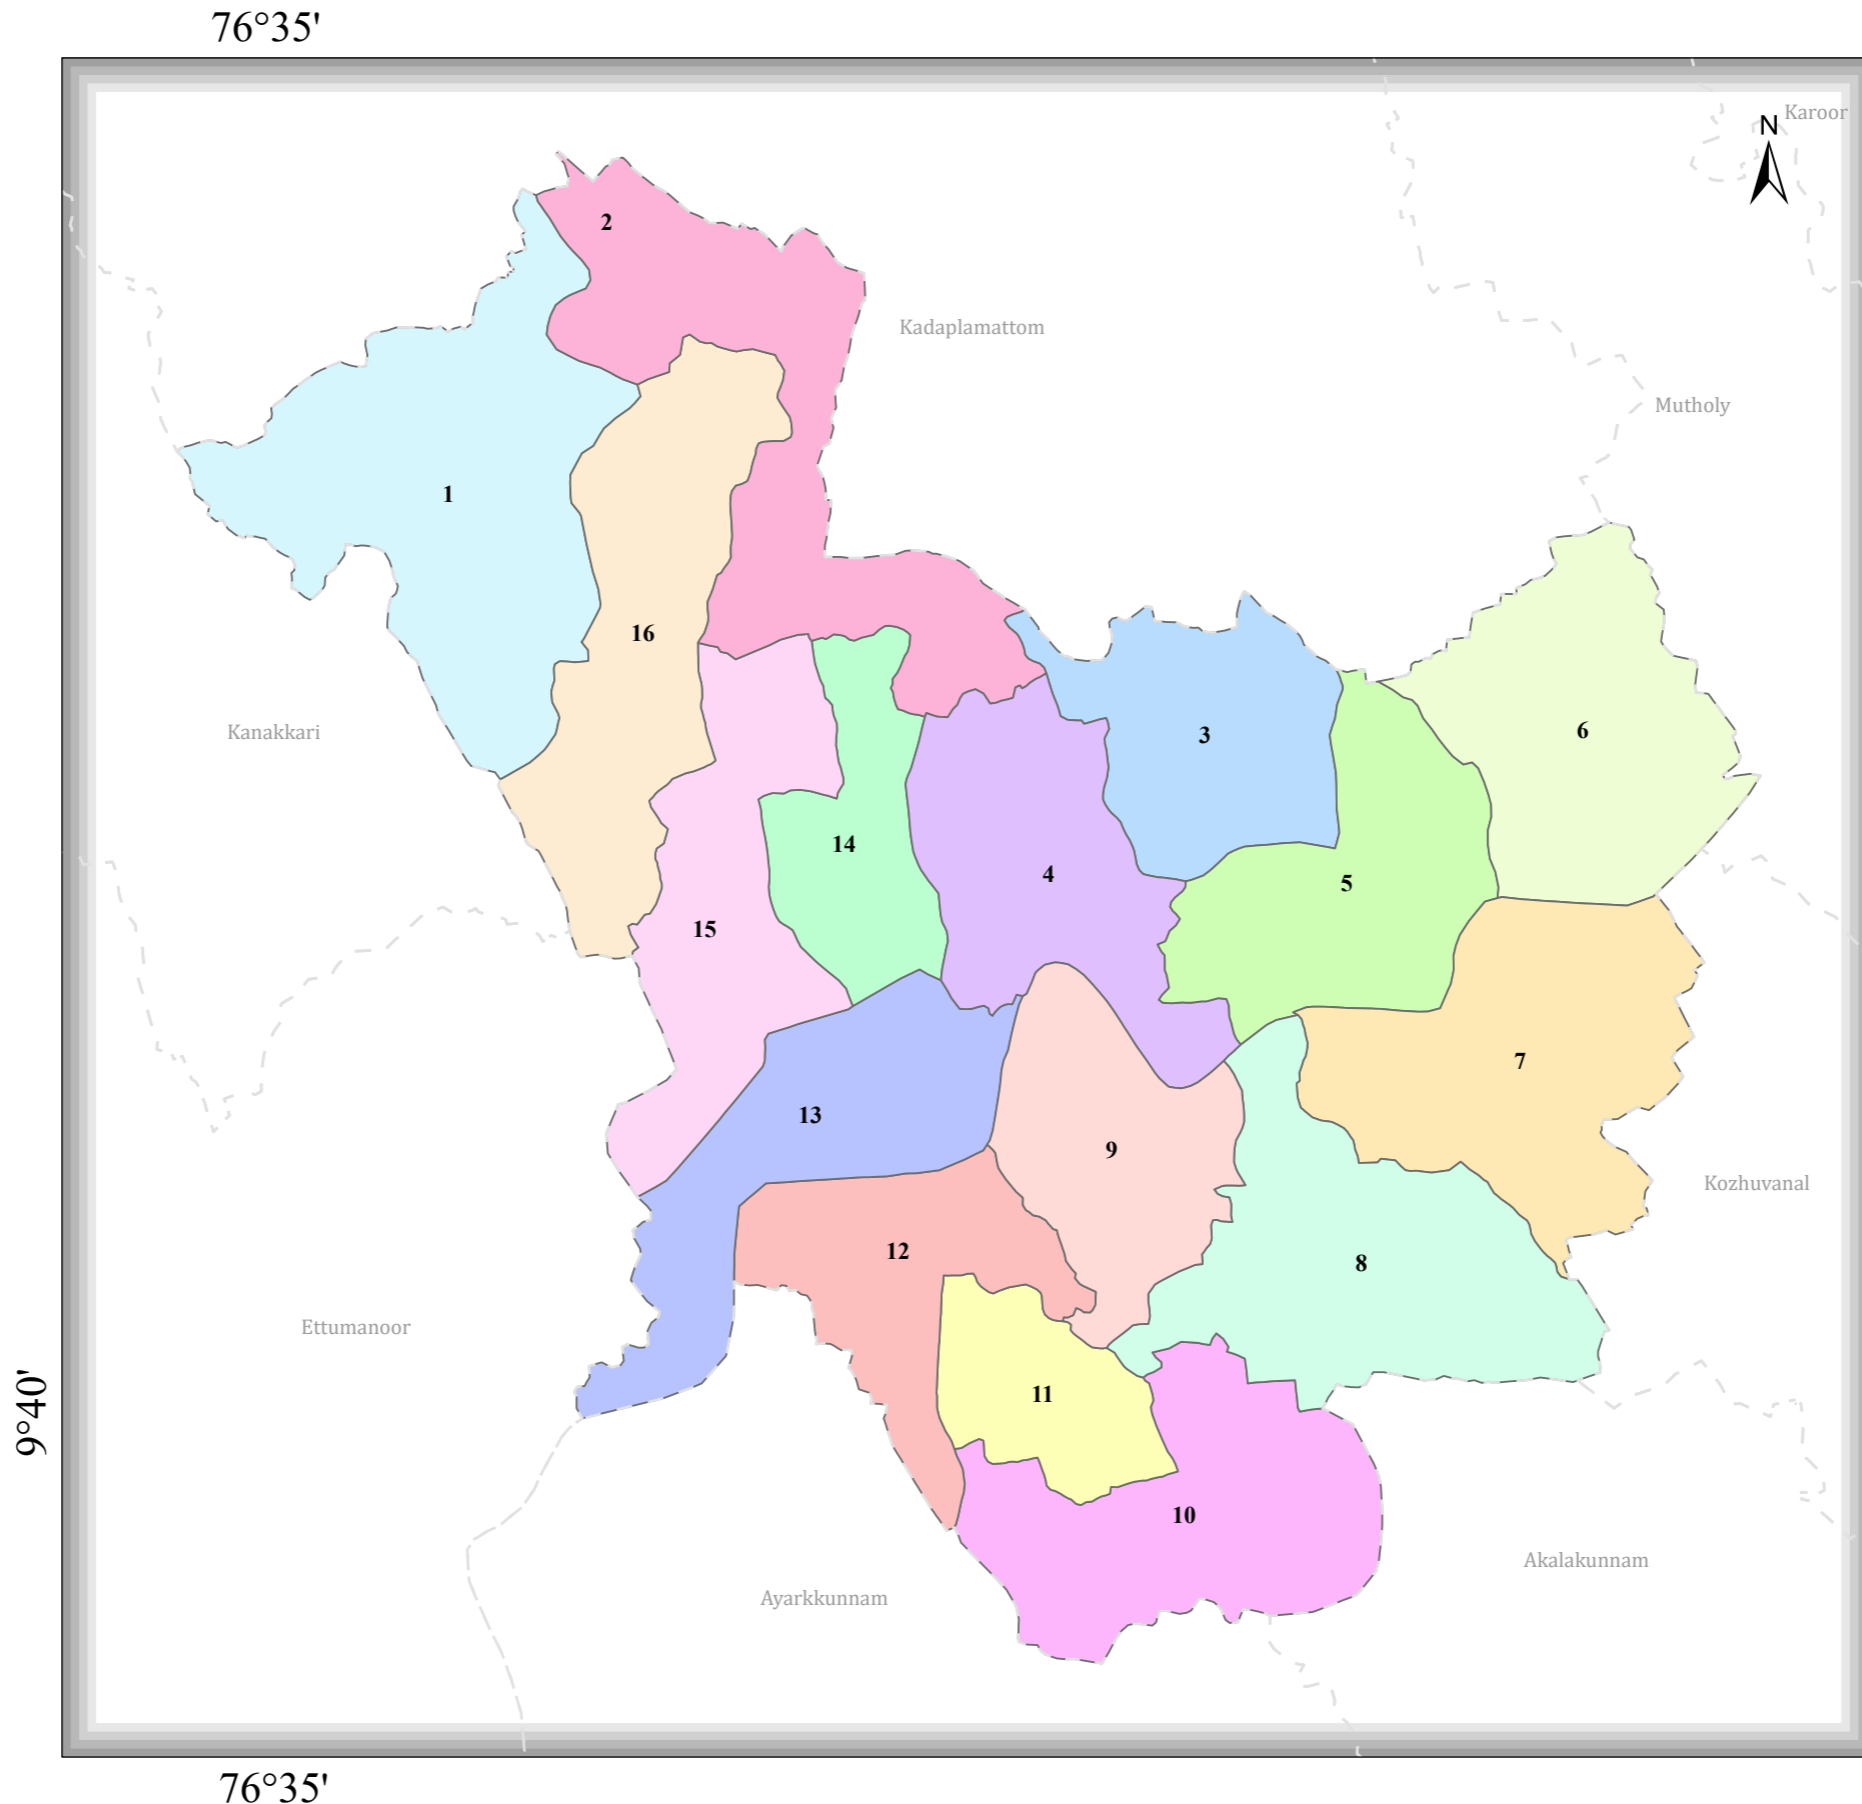

KIDANGOOR

DISTRICT NAME :KOTTAYAM

- WARD BOUNDARY
- 1-PADINJARE KOODALLOOR
 - 2-KIZHAKKE KOODALLOOR
 - 3-KOTTAPPURAM
 - 4-KAVALIPUZHA
 - 5-KUMMANNOOR
 - 6-CHERPUNKAL
 - 7-PERINGOTTY
 - 8-CHEMPILAVU
 - 9-UTHAMESWARAM
 - 10-ENGINEERING COLLEGE WARD
 - 11-KIDANGOOR SOUTH
 - 12-KIDANGOOR TEMPLE WARD
 - 13-KATTACHIRA
 - 14-SIVAKULANGARA
 - 15-PUNCHAPADAM
 - 16-PIRAYAR
 - LOCALBODY