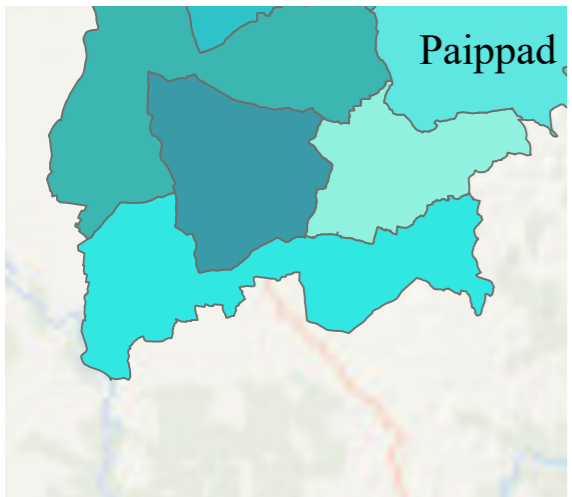

# PAIPPAD

DISTRICT NAME :KOTTAYAM

- WARD BOUNDARY
- 1-AMBEDKAR
  - 2-VESHNAL
  - 3-NALUKODI
  - 4-P.H.C
  - 5-HOMEO HOSPITAL
  - 6-VALLAVANCHIRA
  - 7-CMSLPS
  - 8-MACHIPPALLY
  - 9-MUNDUKOTTA
  - 10-BIBLE COLLEGE
  - 11-PAIPPAD TOWN
  - 12-MARKET
  - 13-THURUTHIKKADAVU
  - 14-U.P SCHOOL
  - 15-CONVENT WARD
  - 16-LAYIKKADU
  - 17-POOVAM CONSTITUENCY
  - LOCALBODY