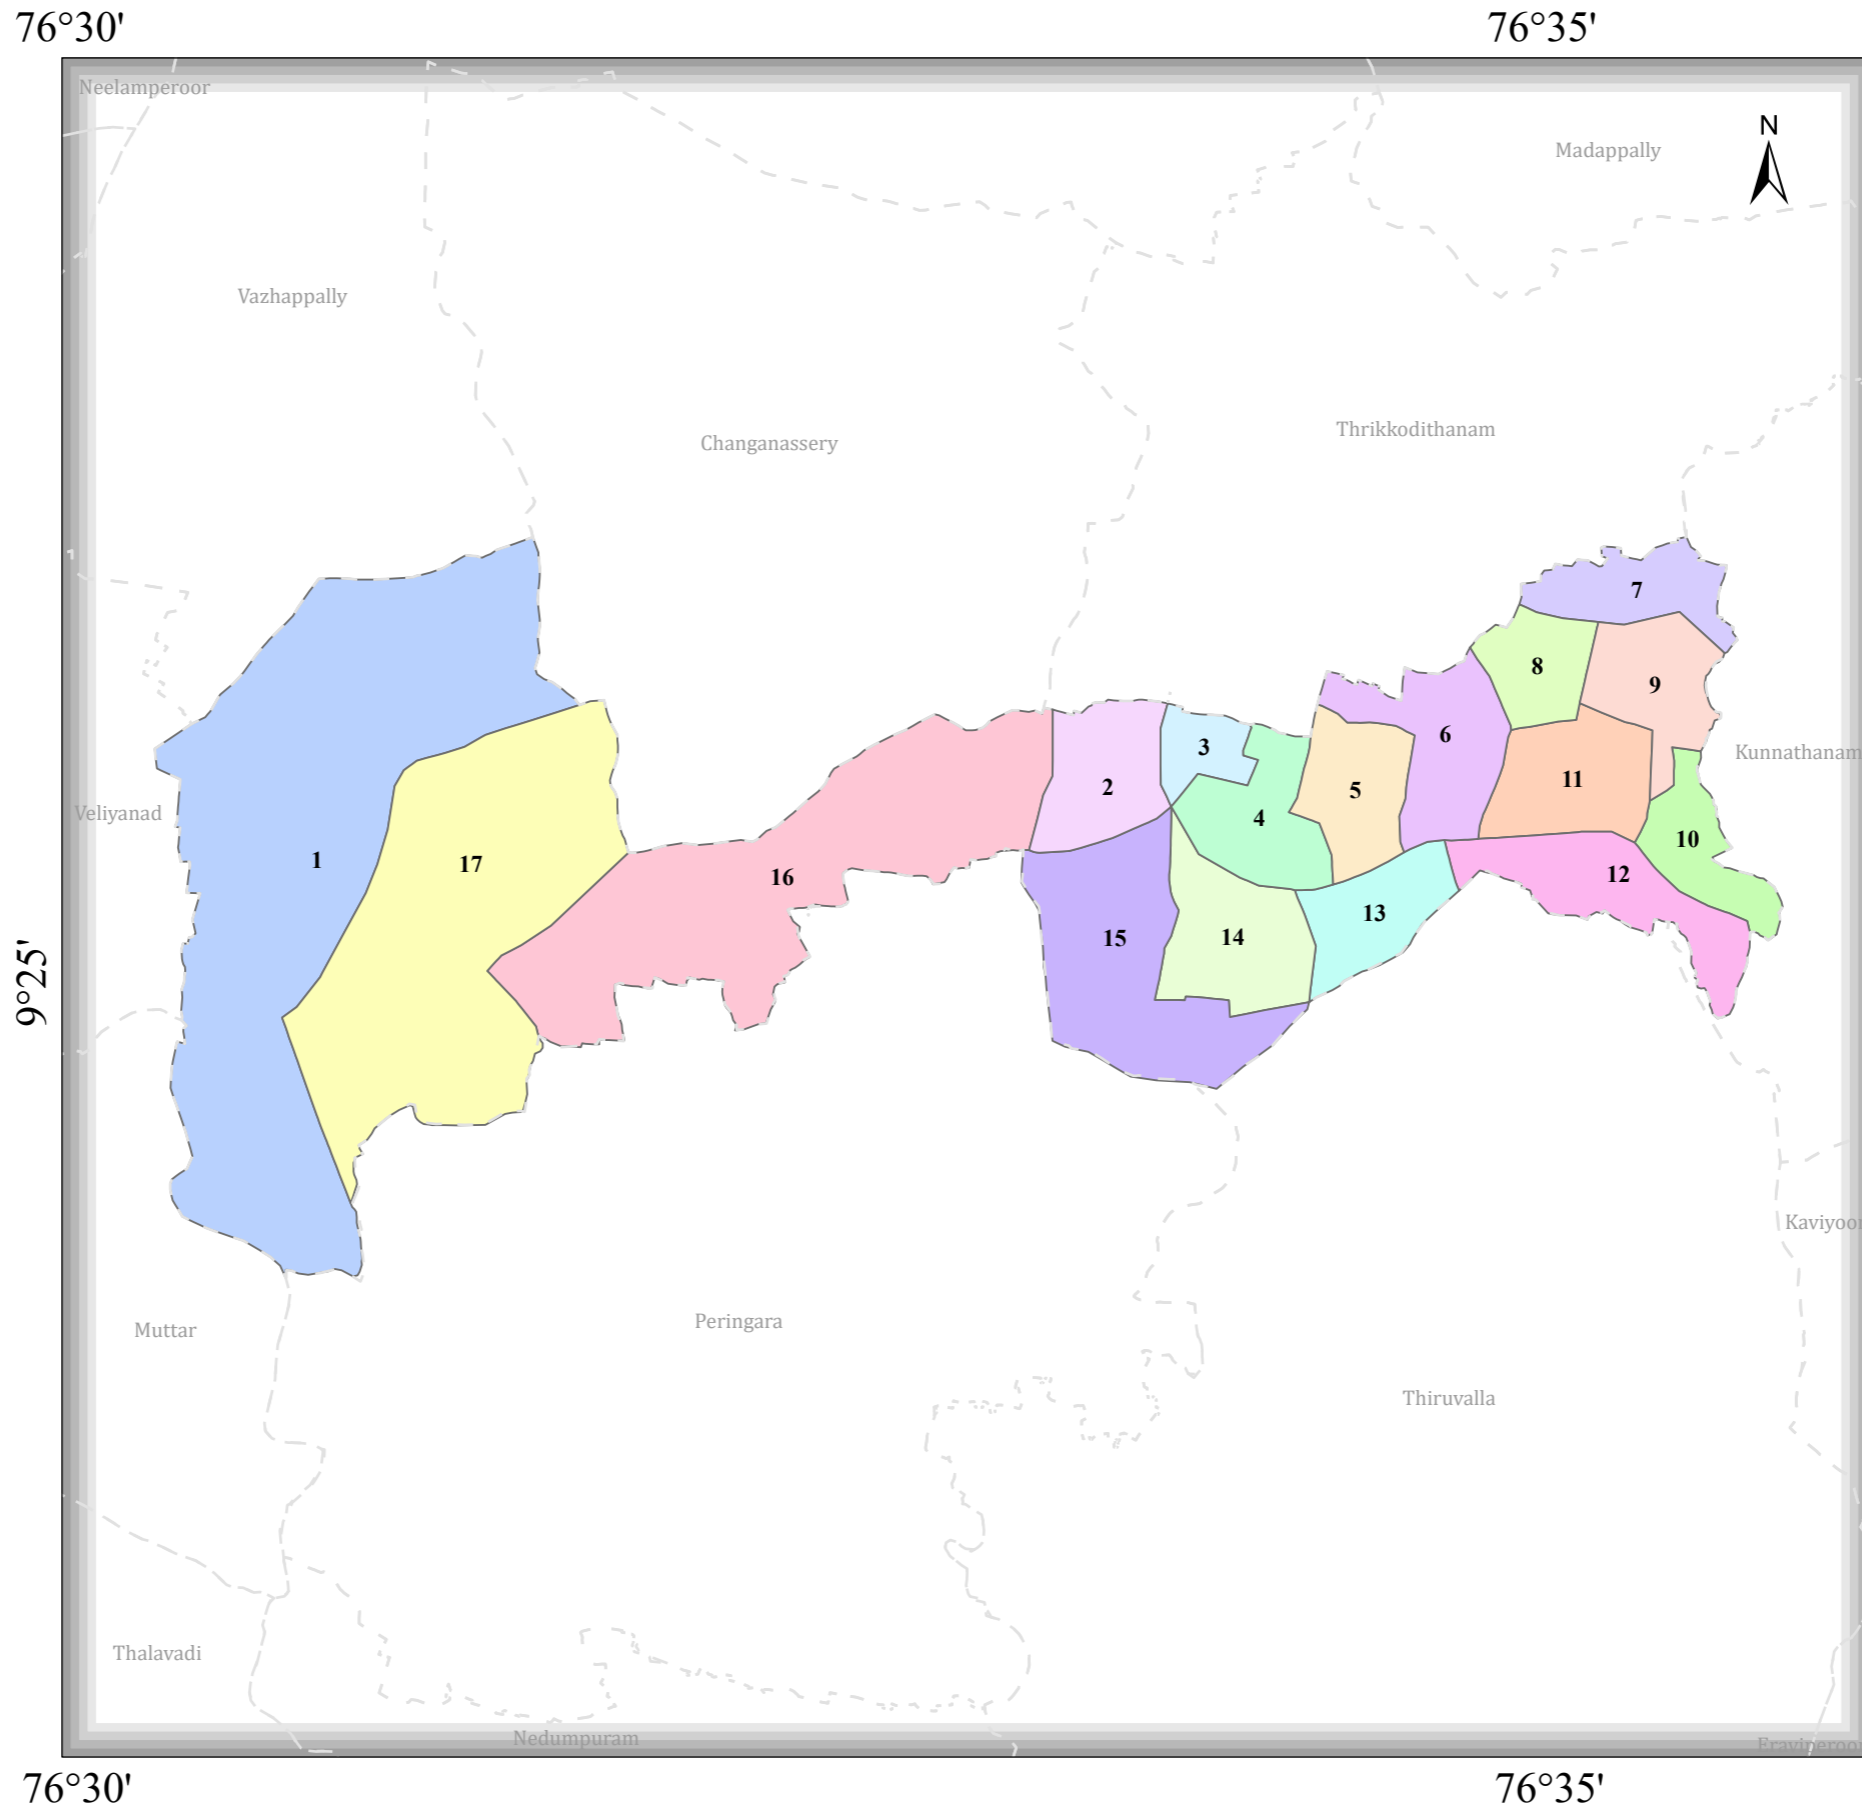

# PAIPPAD

DISTRICT NAME :KOTTAYAM

- WARD BOUNDARY
- 1-AMBEDKAR
  - 2-VESHNAL
  - 3-NALUKODI
  - 4-P.H.C
  - 5-HOMEO HOSPITAL
  - 6-VALLAVANCHIRA
  - 7-CMSLPS
  - 8-MACHIPPALLY
  - 9-MUNDUKOTTA
  - 10-BIBLE COLLEGE
  - 11-PAIPPAD TOWN
  - 12-MARKET
  - 13-THURUTHIKKADAVU
  - 14-U.P SCHOOL
  - 15-CONVENT WARD
  - 16-LAYIKKADU
  - 17-POOVAM CONSTITUENCY
  - LOCALBODY