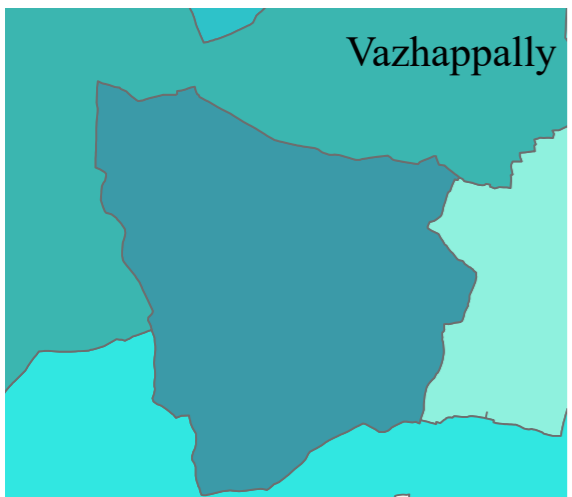

VAZHAPPALLY

DISTRICT NAME :KOTTAYAM

- WARD BOUNDARY
- 1-MULAKKAMTHURUTHY
 - 2-CHETTISSEERY
 - 3-THURUTHY
 - 4-PUNNAMOODU
 - 5-VADAKKEKKARA
 - 6-VEROORCHIRA
 - 7-KOONAMTHANAM
 - 8-PUTHUCHIRAKUZHI
 - 9-ENACHIRA
 - 10-LISIEUX
 - 11-CHEERANCHIRA
 - 12-PUTHUCHIRA
 - 13-MANNATHIPARA
 - 14-INDUSTRIAL NAGAR
 - 15-KADAMANCHIRA
 - 16-VALIYAKULAM
 - 17-KURISUMMOODU
 - 18-VAKKACHANPADI
 - 19-CHETHIPPUZHAKADAVU
 - 20-PUTHENKULANGARA
 - 21-VETTITHURUTHU
 - 22-PARAL
 - LOCALBODY