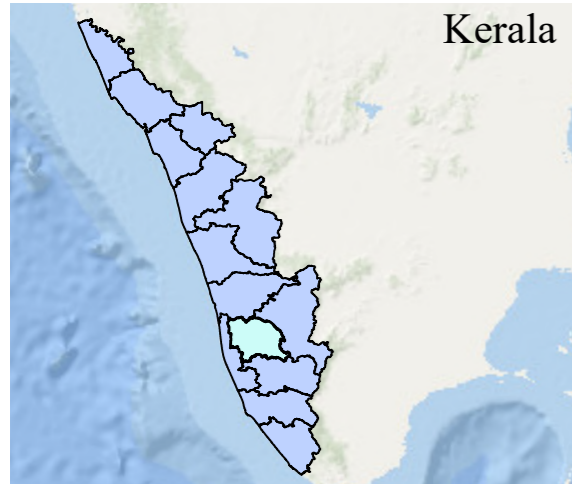

VAZHAPPALLY

DISTRICT NAME :KOTTAYAM

- WARD BOUNDARY
- 1-MULAKKAMTHURUTHY
 - 2-CHETTISSEERY
 - 3-THURUTHY
 - 4-PUNNAMOODU
 - 5-VADAKKEKKARA
 - 6-VEROORCHIRA
 - 7-KOONAMTHANAM
 - 8-PUTHUCHIRAKUZHI
 - 9-ENACHIRA
 - 10-LISIEUX
 - 11-CHEERANCHIRA
 - 12-PUTHUCHIRA
 - 13-MANNATHIPARA
 - 14-INDUSTRIAL NAGAR
 - 15-KADAMANCHIRA
 - 16-VALIYAKULAM
 - 17-KURISUMMOODU
 - 18-VAKKACHANPADI
 - 19-CHETHIPPUZHAKADAVU
 - 20-PUTHENKULANGARA
 - 21-VETTITHURUTHU
 - 22-PARAL
 - LOCALBODY