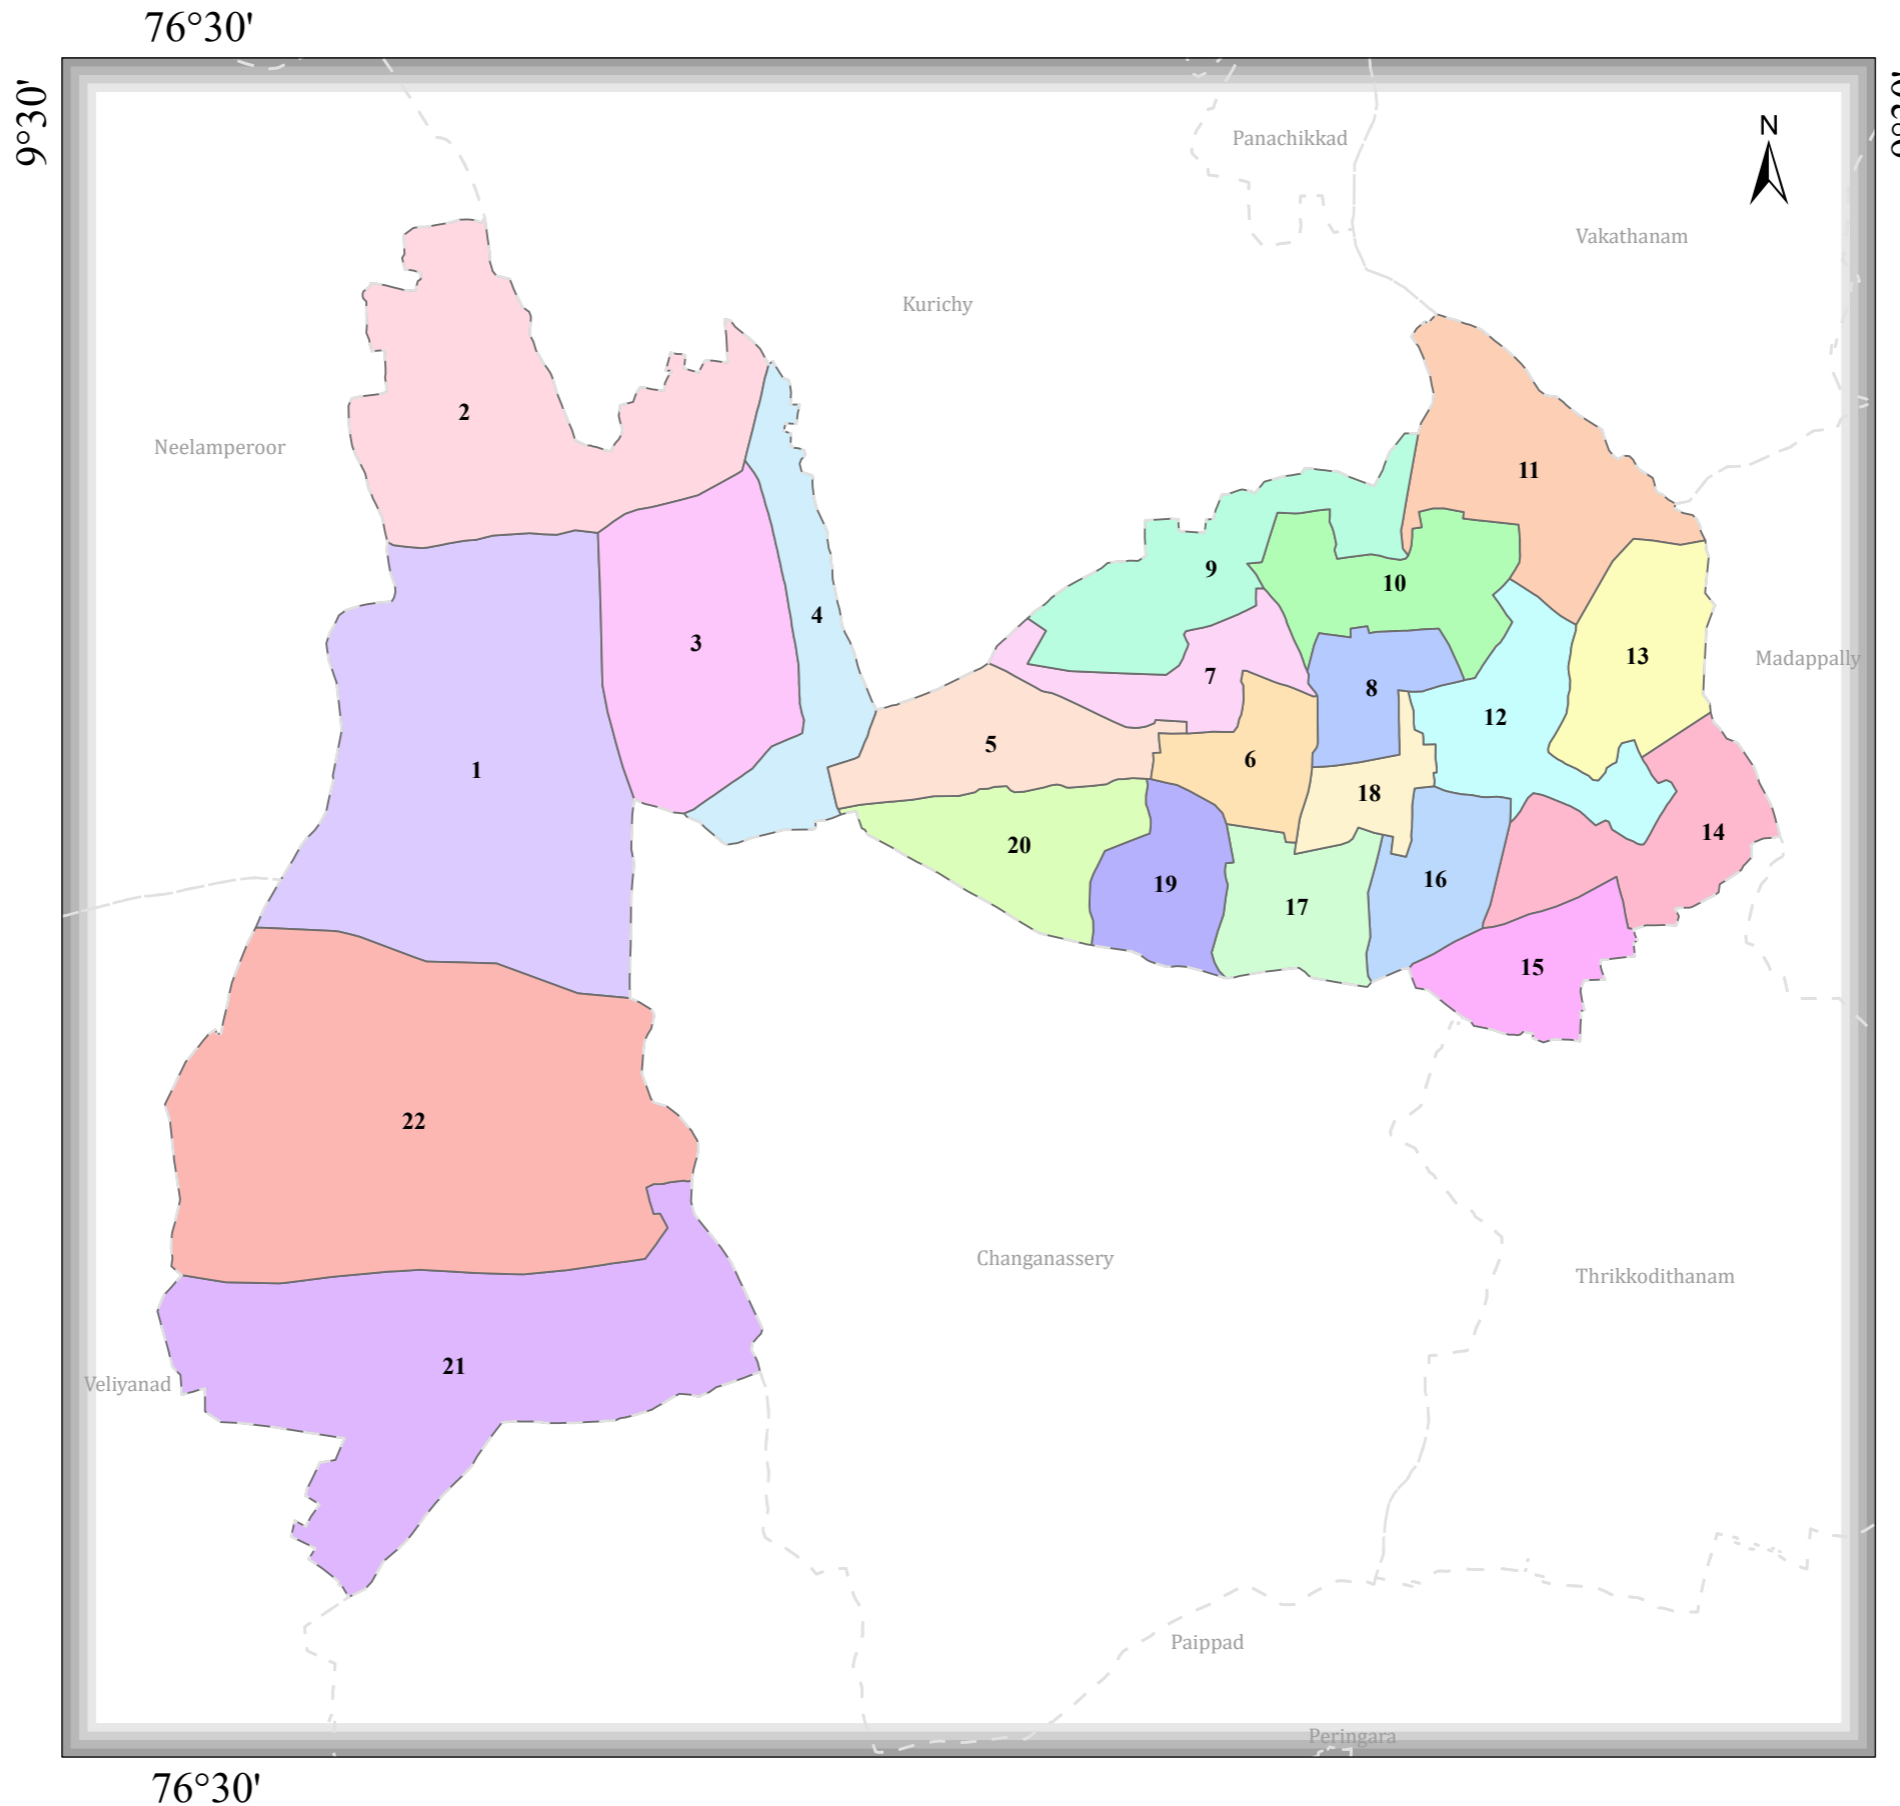

VAZHAPPALLY

DISTRICT NAME :KOTTAYAM

- WARD BOUNDARY
- 1-MULAKKAMTHURUTHY
 - 2-CHETTISSEERY
 - 3-THURUTHY
 - 4-PUNNAMOODU
 - 5-VADAKKEKKARA
 - 6-VEROORCHIRA
 - 7-KOONAMTHANAM
 - 8-PUTHUCHIRAKUZHI
 - 9-ENACHIRA
 - 10-LISIEUX
 - 11-CHEERANCHIRA
 - 12-PUTHUCHIRA
 - 13-MANNATHIPARA
 - 14-INDUSTRIAL NAGAR
 - 15-KADAMANCHIRA
 - 16-VALIYAKULAM
 - 17-KURISUMMOODU
 - 18-VAKKACHANPADI
 - 19-CHETHIPPUZHAKADAVU
 - 20-PUTHENKULANGARA
 - 21-VETTITHURUTHU
 - 22-PARAL
 - LOCALBODY