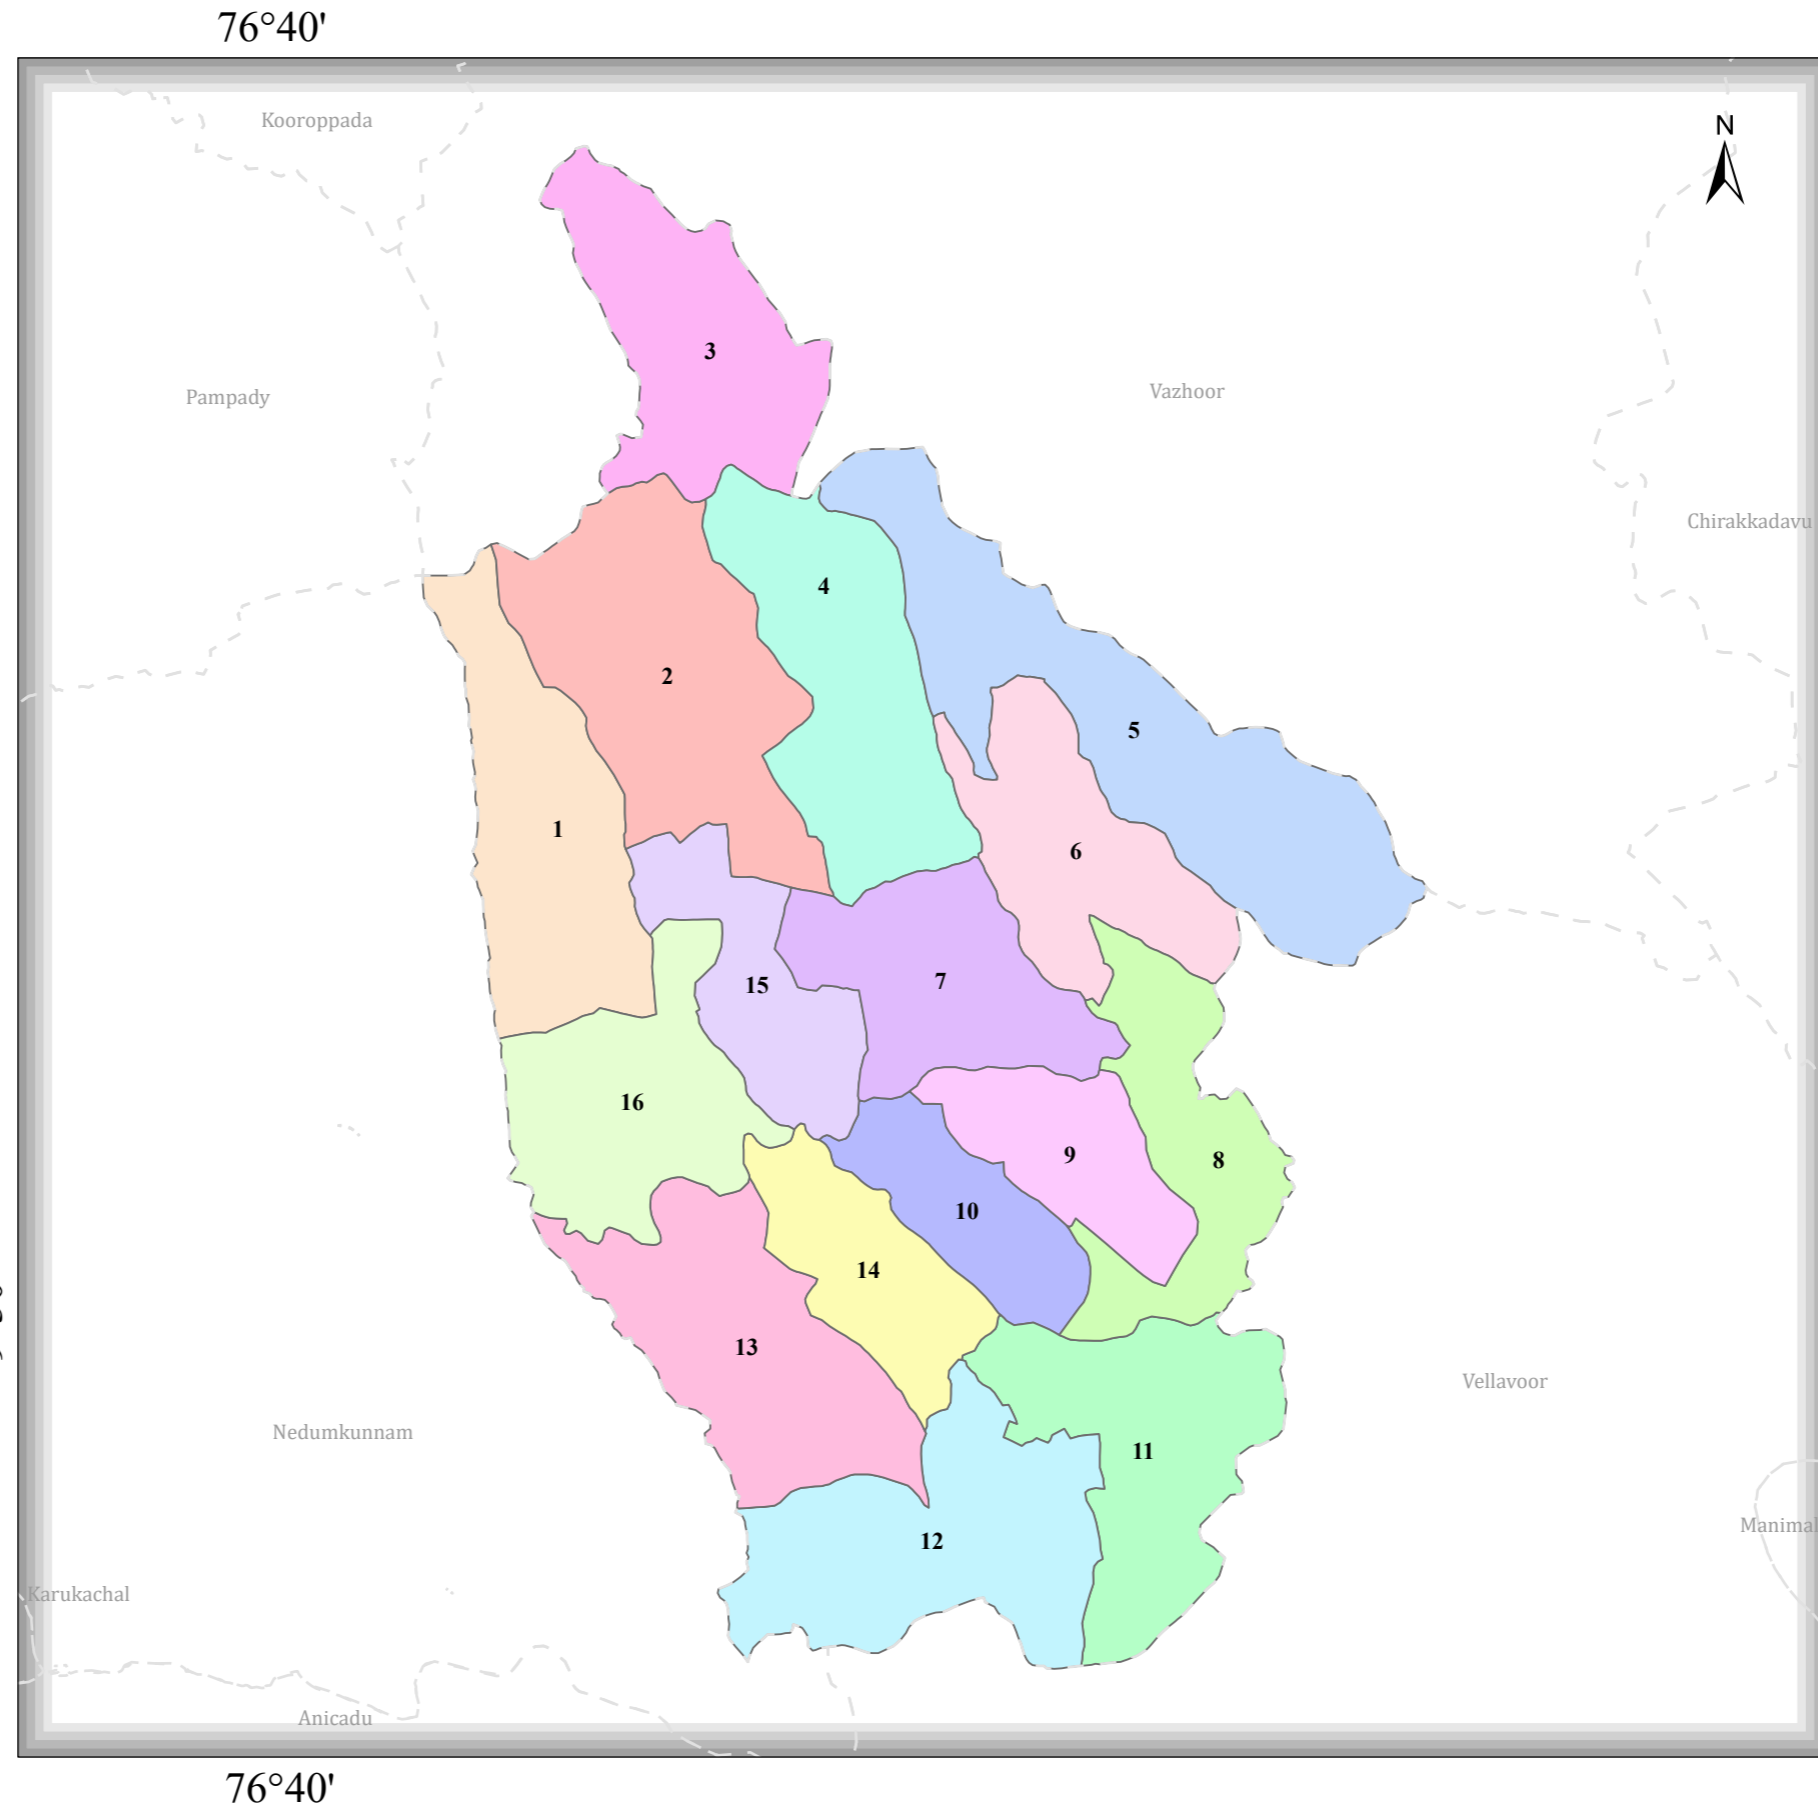

# KANGAZHA

DISTRICT NAME :KOTTAYAM

- WARD BOUNDARY
- 1-CHEERAMATTOM
  - 2-KANJIRAPPARA
  - 3-KANAM
  - 4-PATHIPPALAM
  - 5-ANCHANI
  - 6-PAZHUKKAKULAM
  - 7-KARAMALA
  - 8-EDAYIRICKAPUZHA
  - 9-PLACKALPADY
  - 10-EDAYAPPARA
  - 11-MUNDATHANAM
  - 12-MULLANKUZHY
  - 13-THANNIPPARA
  - 14-KOVOOR
  - 15-PADANILAM
  - 16-PATHANADU
  - LOCALBODY