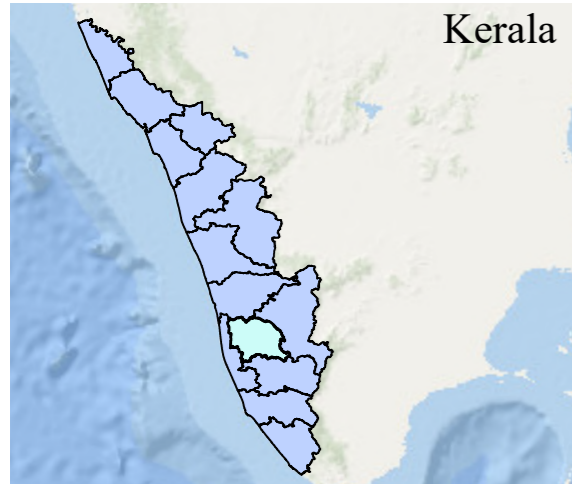

# KANGAZHA

DISTRICT NAME :KOTTAYAM

- WARD BOUNDARY
- 1-CHEERAMATTOM
  - 2-KANJIRAPPARA
  - 3-KANAM
  - 4-PATHIPPALAM
  - 5-ANCHANI
  - 6-PAZHUKKAKULAM
  - 7-KARAMALA
  - 8-EDAYIRICKAPUZHA
  - 9-PLACKALPADY
  - 10-EDAYAPPARA
  - 11-MUNDATHANAM
  - 12-MULLANKUZHY
  - 13-THANNIPPARA
  - 14-KOVOOR
  - 15-PADANILAM
  - 16-PATHANADU
  - LOCALBODY