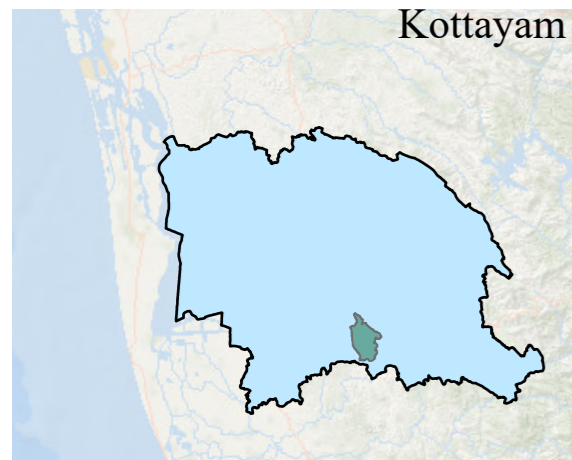

# KANGAZHA

DISTRICT NAME :KOTTAYAM

- WARD BOUNDARY
- 1-CHEERAMATTOM
  - 2-KANJIRAPPARA
  - 3-KANAM
  - 4-PATHIPPALAM
  - 5-ANCHANI
  - 6-PAZHUKKAKULAM
  - 7-KARAMALA
  - 8-EDAYIRICKAPUZHA
  - 9-PLACKALPADY
  - 10-EDAYAPPARA
  - 11-MUNDATHANAM
  - 12-MULLANKUZHY
  - 13-THANNIPPARA
  - 14-KOVOOR
  - 15-PADANILAM
  - 16-PATHANADU
  - LOCALBODY