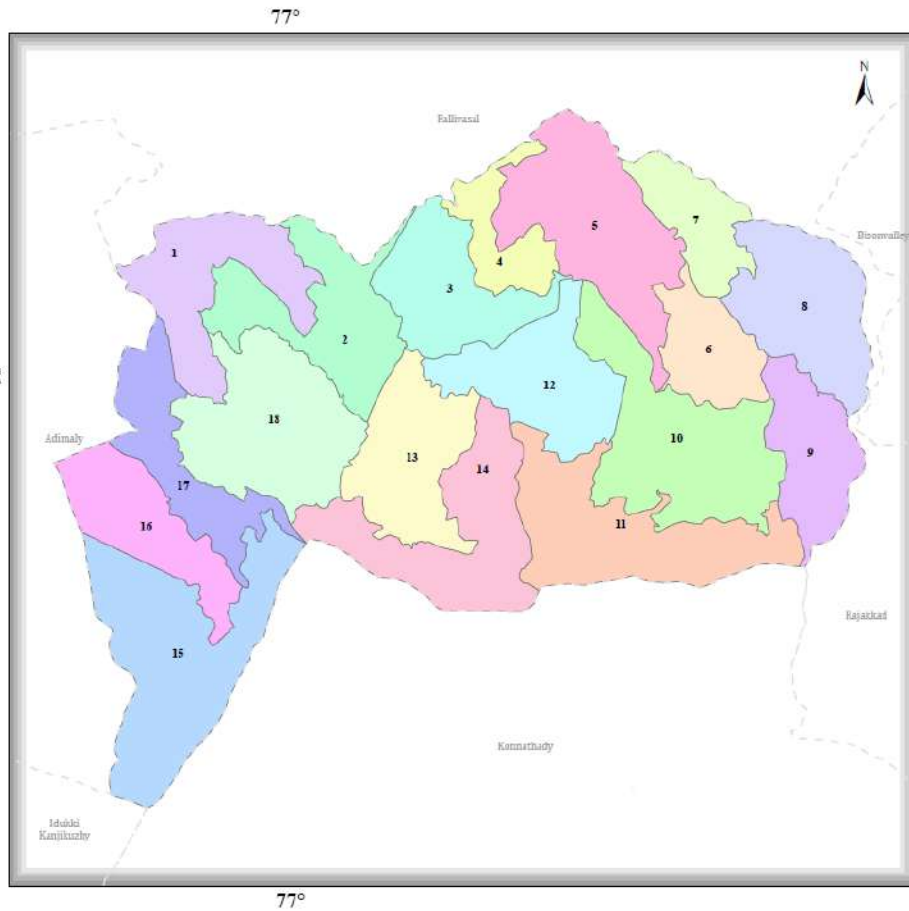

# VELLATHOOVAL

DISTRICT NAME :IDUKKI

Delimitation Commission, Kerala

Date : 15-10-2025

- WARD BOUNDARY
- 1-KOOMPANPARA
  - 2-ANAVTRATTY
  - 3-SENGULAM
  - 4-THOKKUPARA
  - 5-ANACHAL
  - 6-ANACHAL SOUTH
  - 7-EETTICITY
  - 8-KUNJITHANNY
  - 9-POTHUPARA
  - 10-KUTHUPARA
  - 11-VELLATHOOVAL
  - 12-MUTHUVANKUDY
  - 13-SELLAMPARA
  - 14-VELLATHOOVAL WEST
  - 15-KALLARKUTTY
  - 16-SOUTH KATHIPARA
  - 17-1000 ACRE
  - 18-MANKADAVU
  - LOCALBODY