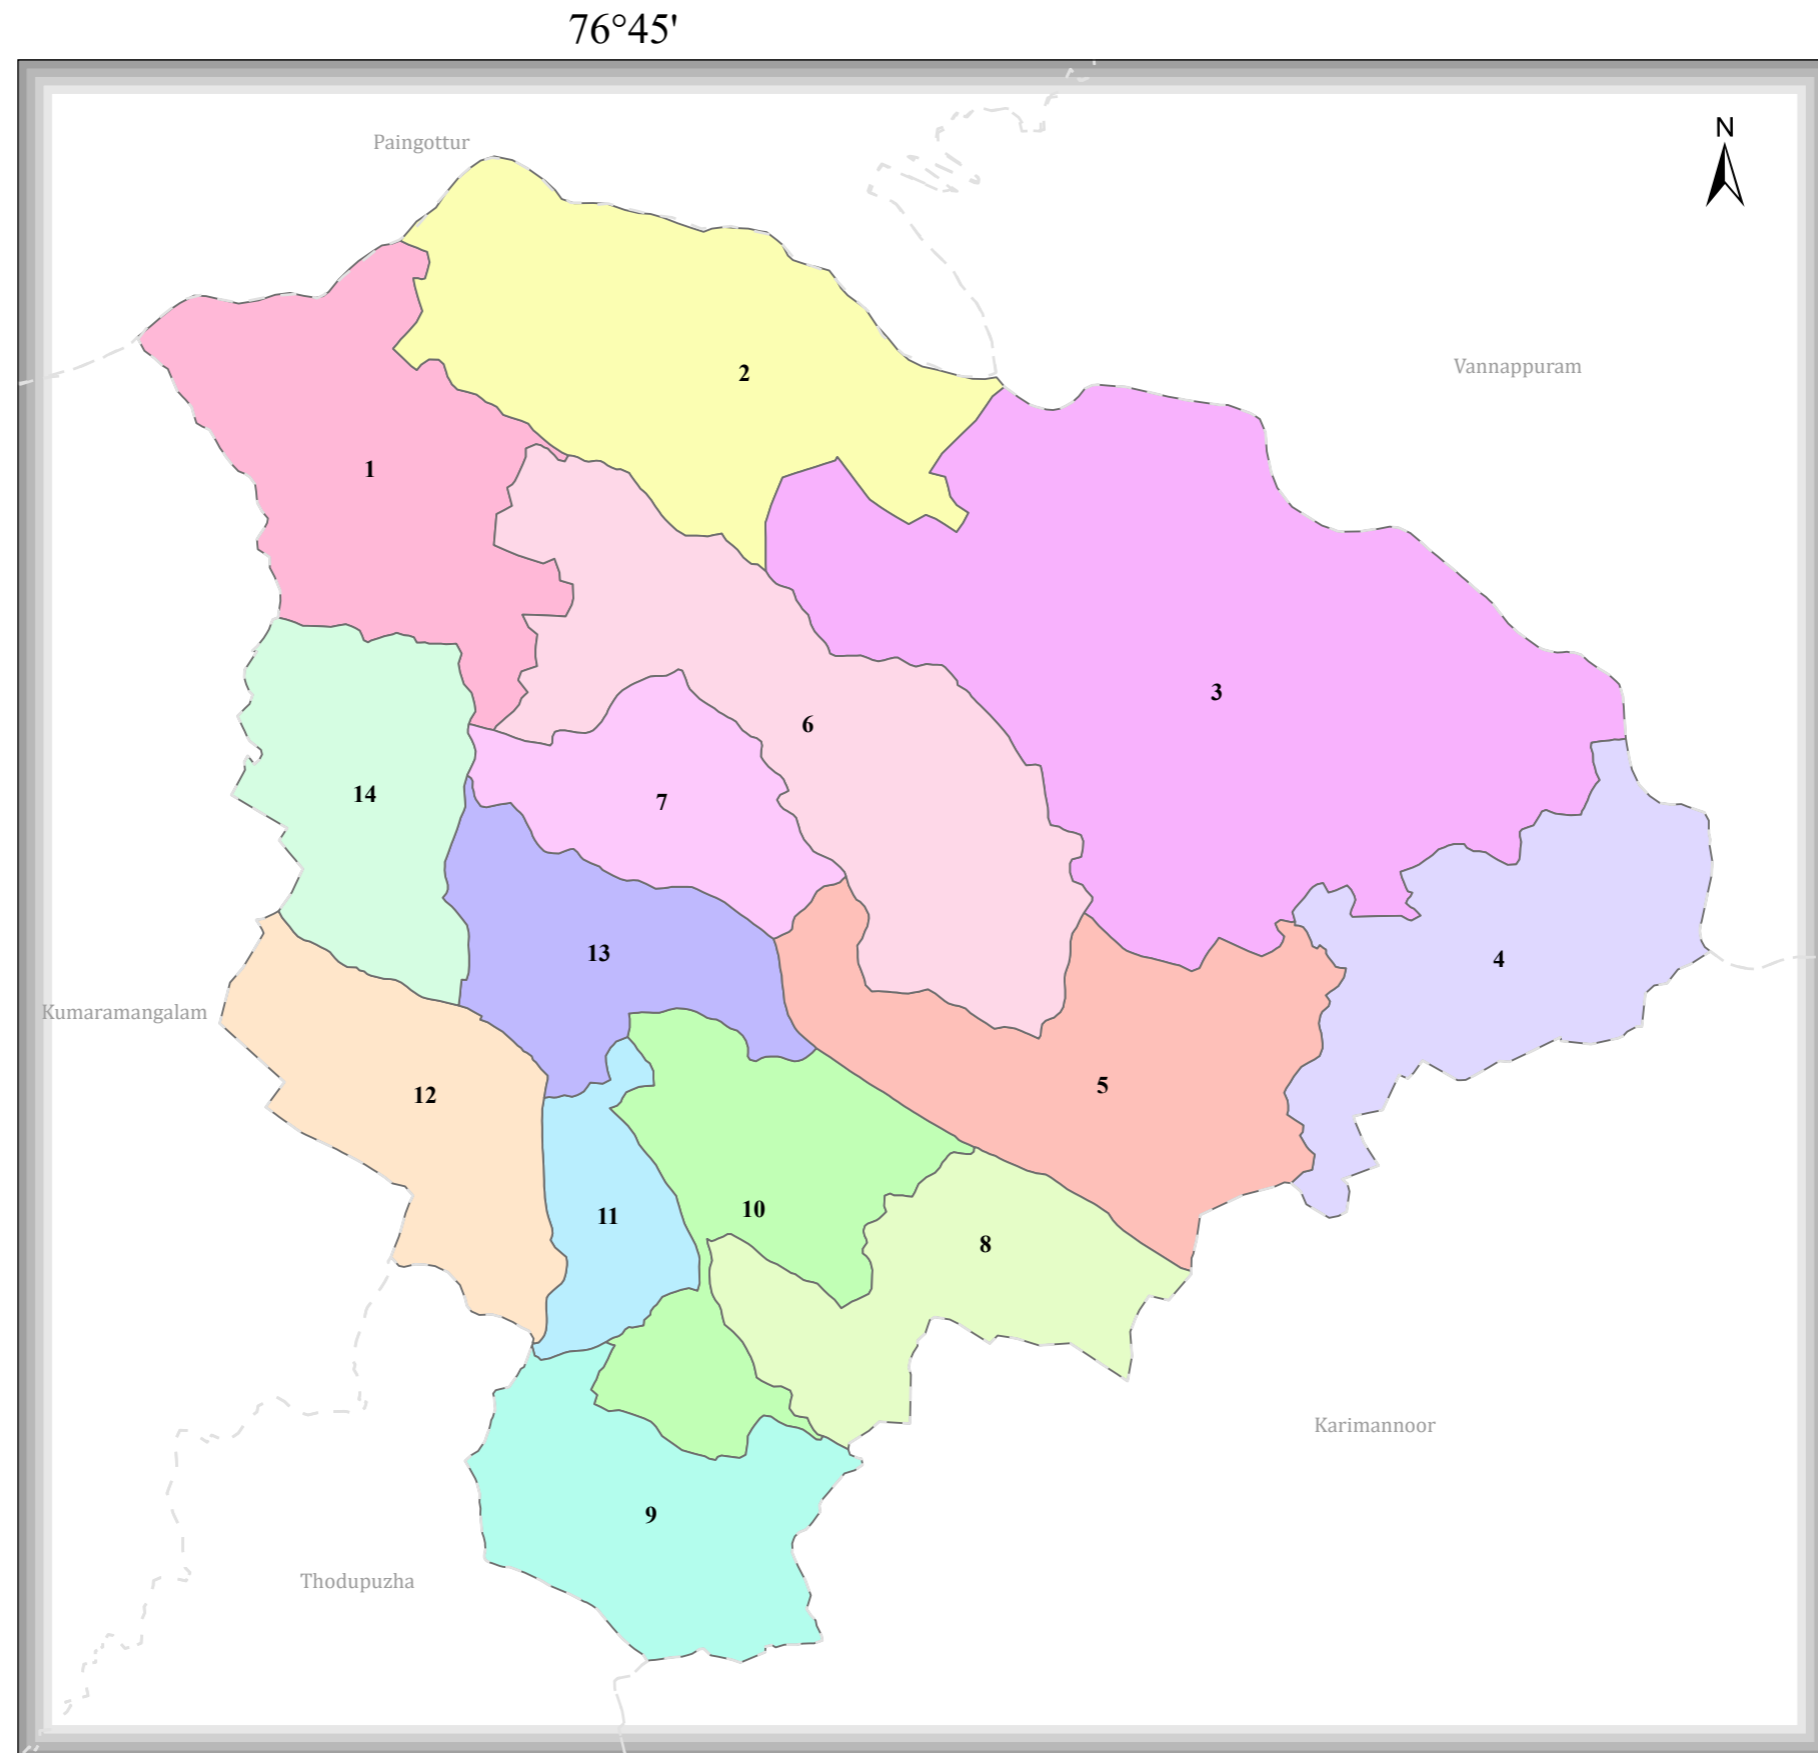

KODIKULAM

DISTRICT NAME :IDUKKI

Kerala

Idukki

Kodikulam

- WARD BOUNDARY
- 1-PARAPUZHA
 - 2-THENNATHOOR
 - 3-KALIYAR ESTATE
 - 4-KODUVELY
 - 5-KODIKULAM
 - 6-CHERIYANPARA
 - 7-VELLAMCHIRA
 - 8-NEDUMATTOM
 - 9-VANDAMATTOM
 - 10-ANCHAKULAM
 - 11-IRAMPILLY
 - 12-CHERUTHOTTINKARA
 - 13-IRAMPILLY WEST
 - 14-WEST KODIKULAM
- LOCALBODY