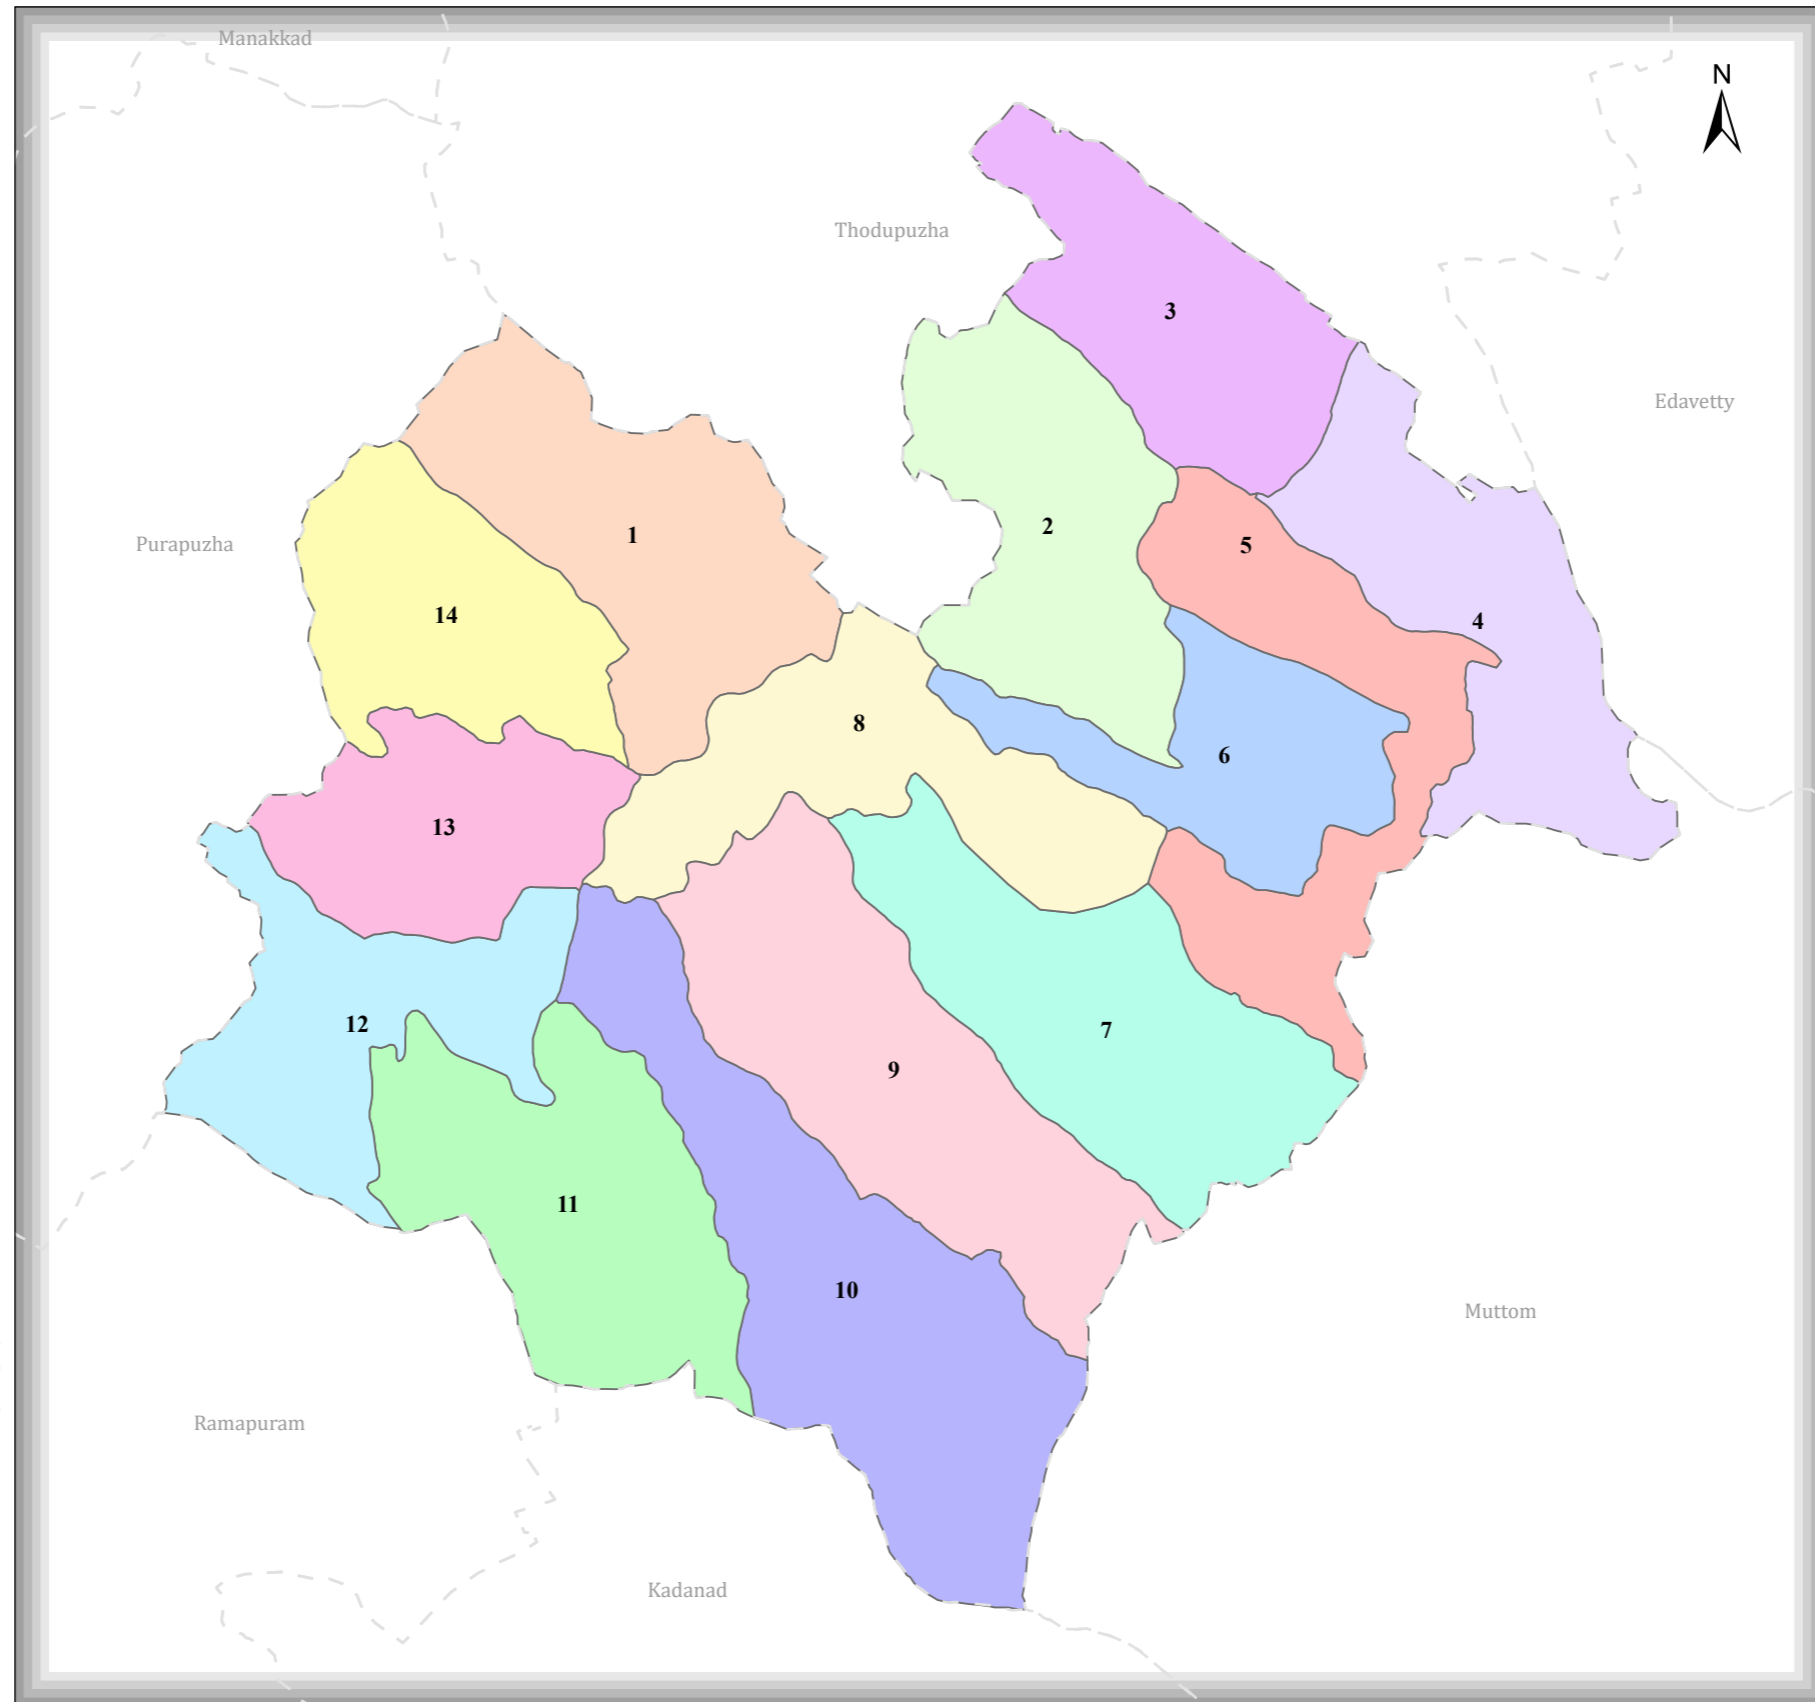

KARIMKUNNAM

DISTRICT NAME :IDUKKI

76°40'

Kerala

Idukki

Karimkunnam

- WARD BOUNDARY
- 1-ANCHAPRA
 - 2-THATTARATHATTA
 - 3-KOLLIKADU
 - 4-MRALA
 - 5-PONNAMTHANAM
 - 6-AZHAKUMPARA
 - 7-ILLYCHARRY
 - 8-NEDIAKADU
 - 9-OTTALLOOR
 - 10-MATTATHIPPARA
 - 11-PARATHANAM
 - 12-NELLAPPARA
 - 13-KARIMKUNNAM
 - 14-VADAKKUMMURY
- LOCALBODY

9°50'

9°50'

76°40'