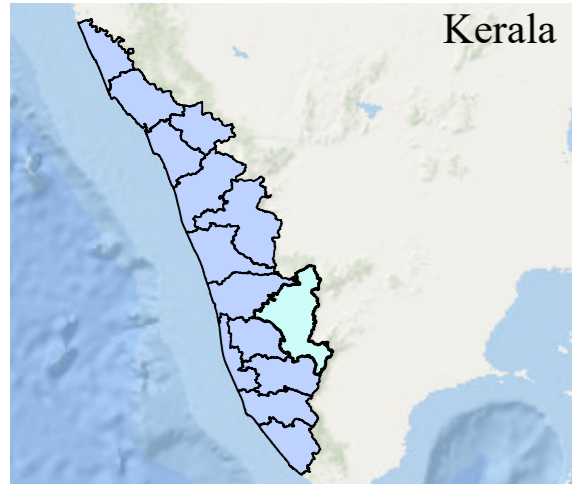

KARIMKUNNAM

DISTRICT NAME :IDUKKI

76°40'

Kerala

Idukki

Karimkunnam

- WARD BOUNDARY
- 1-ANCHAPRA
 - 2-THATTARATHATTA
 - 3-KOLLIKADU
 - 4-MRALA
 - 5-PONNAMTHANAM
 - 6-AZHAKUMPARA
 - 7-ILLYCHARRY
 - 8-NEDIAKADU
 - 9-OTTALLOOR
 - 10-MATTATHIPPARA
 - 11-PARATHANAM
 - 12-NELLAPPARA
 - 13-KARIMKUNNAM
 - 14-VADAKKUMMURY
- LOCALBODY

9°50'

9°50'

76°40'