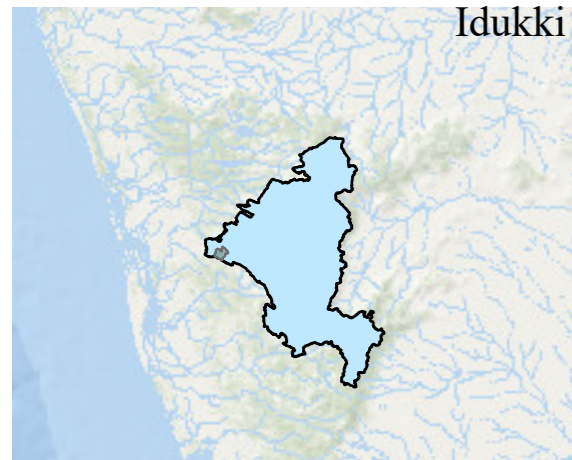

KARIMKUNNAM

DISTRICT NAME :IDUKKI

76°40'

Kerala

Idukki

Karimkunnam

- WARD BOUNDARY
- 1-ANCHAPRA
 - 2-THATTARATHATTA
 - 3-KOLLIKADU
 - 4-MRALA
 - 5-PONNAMTHANAM
 - 6-AZHAKUMPARA
 - 7-ILLYCHARRY
 - 8-NEDIAKADU
 - 9-OTTALLOOR
 - 10-MATTATHIPPARA
 - 11-PARATHANAM
 - 12-NELLAPPARA
 - 13-KARIMKUNNAM
 - 14-VADAKKUMMURY
- LOCALBODY

9°50'

9°50'

76°40'