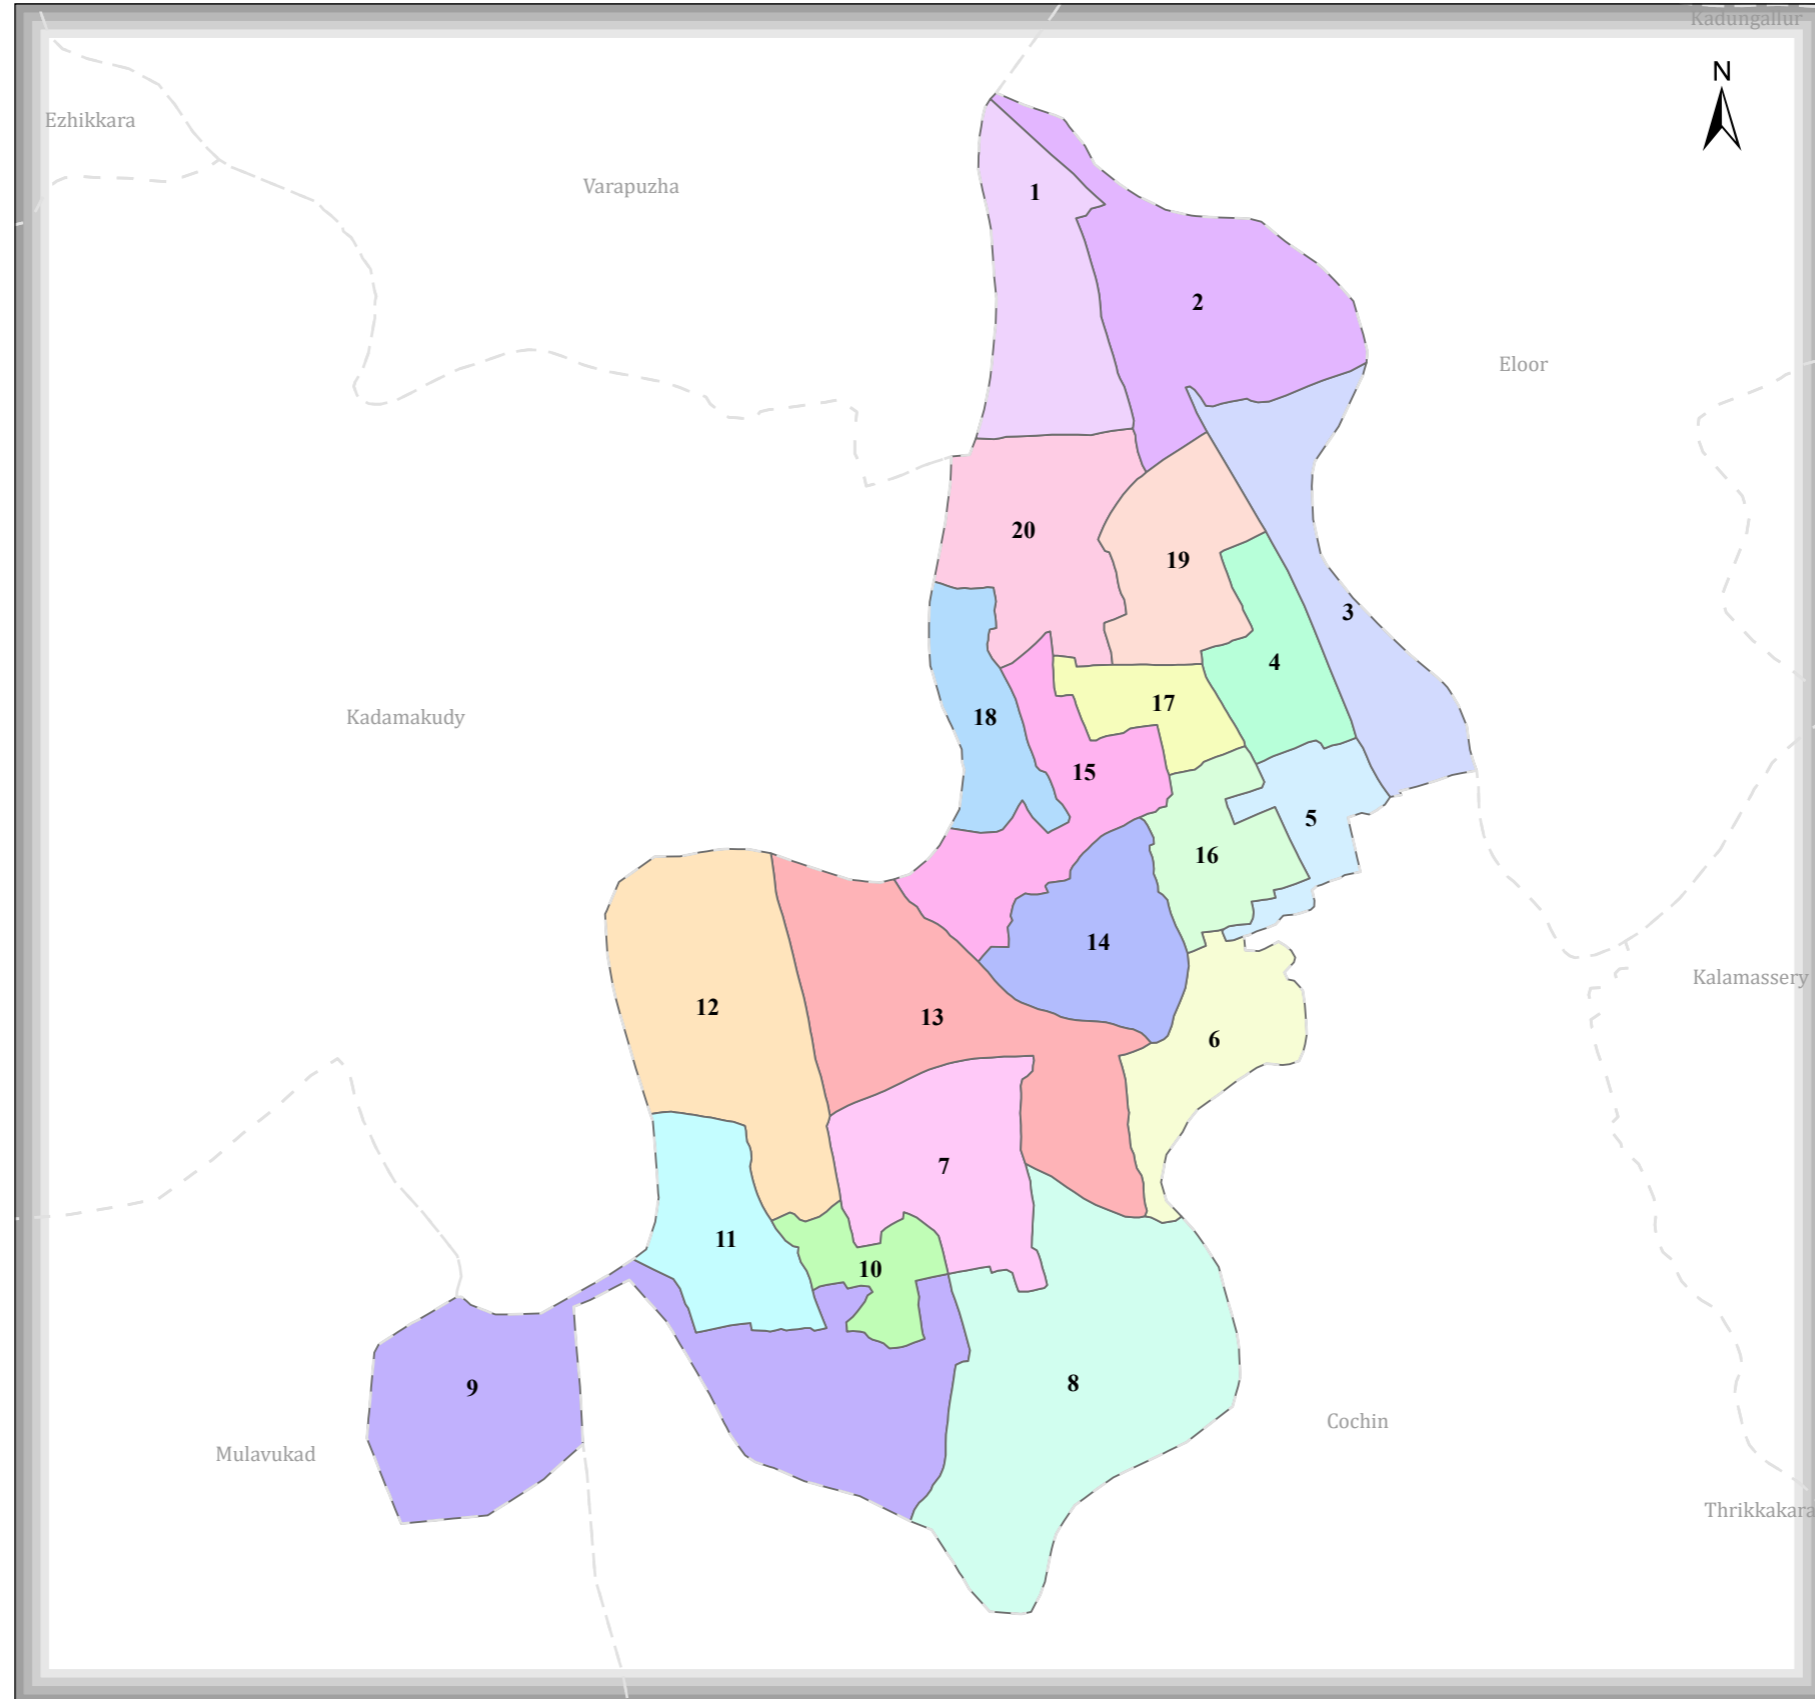

# CHERANALLUR

DISTRICT NAME :ERNAKULAM

76°15'

- WARD BOUNDARY**
- 1-BLAYIKKADAVU
  - 2-KOTTAPARAMB
  - 3-THYKKAVU
  - 4-KANNANKULAM
  - 5-ST.JAMES CHURCH
  - 6-EDAYAKKUNNAM
  - 7-HMCA
  - 8-VAYALAR VALLASSERY
  - 9-VILLAGE OFFICE
  - 10-POST OFFICE, SOUTH CHITTOOR
  - 11-CHITTOOR TEMPLE
  - 12-CHITTOOR TELEPHONE EXCHANGE
  - 13-PANCHAYAT OFFICE
  - 14-VALAM
  - 15-HOMOEIO DISPENSARY
  - 16-KAPPELA
  - 17-VISHNUPURAM
  - 18-MATTUMMEL
  - 19-PRIMARY HEALTH CENTRE
  - 20-MARAPARAMBU TEMPLE

76°15'