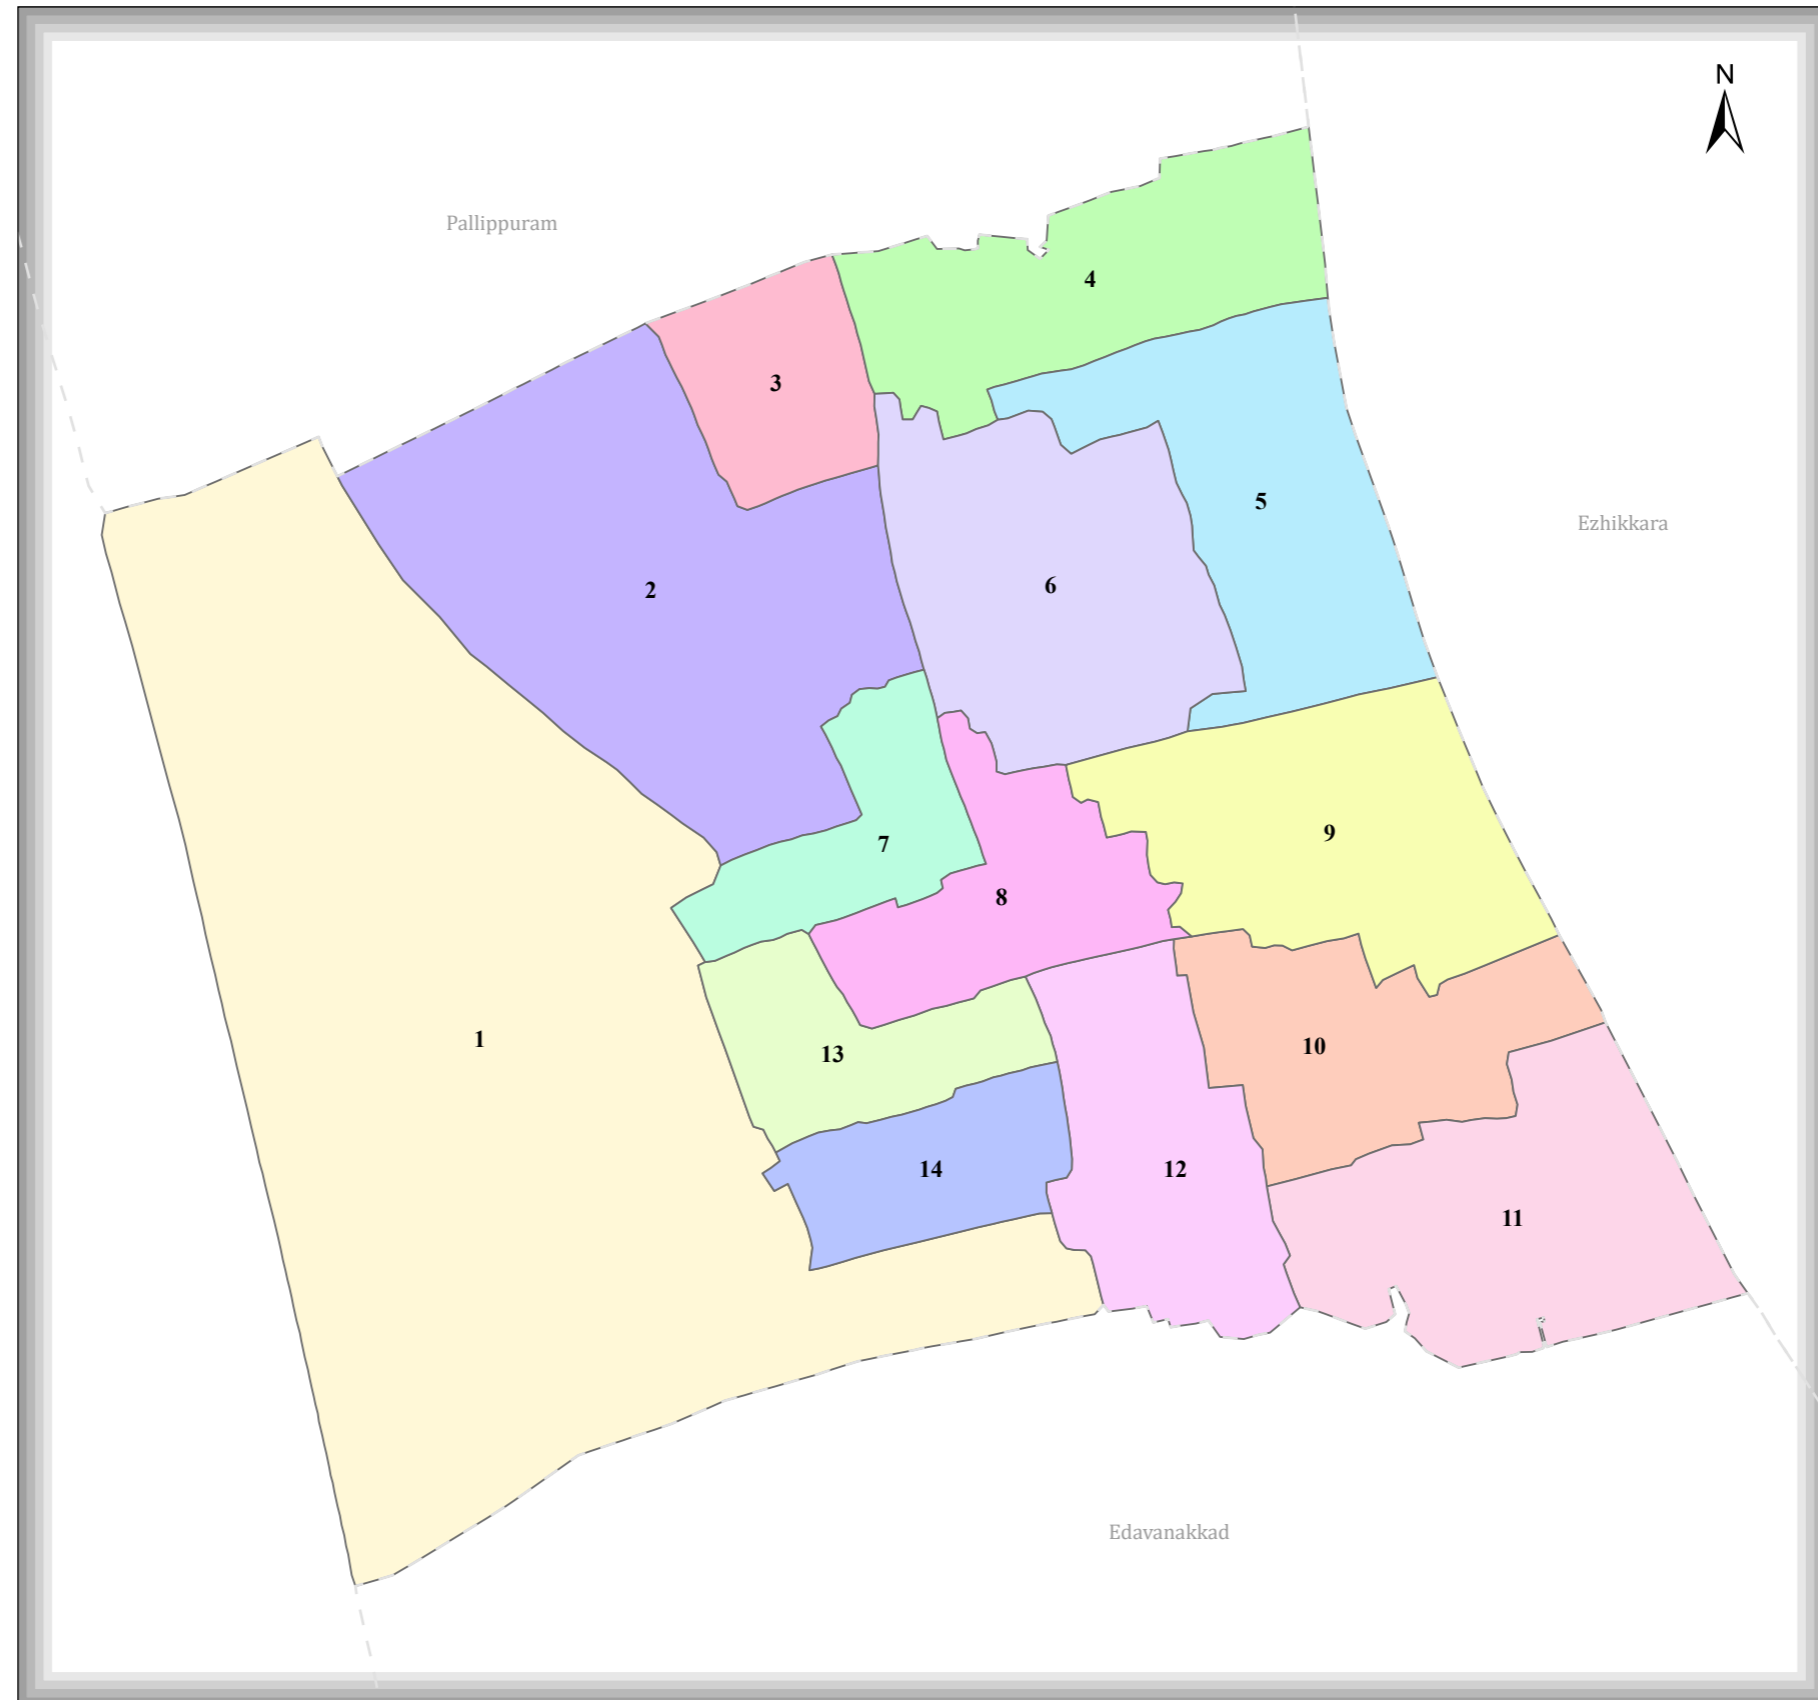

KUZHUPPILLY

DISTRICT NAME :ERNAKULAM

- WARD BOUNDARY
- 1-KUZHUPPILLY BEACH
 - 2-AYYAMPILLY WEST
 - 3-GOVERNMENT HOSPITAL
 - 4-MANAPPILLY
 - 5-THARAVATTOM
 - 6-AYYAMPILLY EAST
 - 7-THUNDIPPURAM NORTH
 - 8-JANAHITHA
 - 9-CHERUVYPE NORTH
 - 10-CHERUVYPE SOUTH
 - 11-DHEERAJAVAN
 - 12-PALLATHAMKULANGARA
 - 13-THUNDIPPURAM SOUTH
 - 14-BLOCK OFFICE