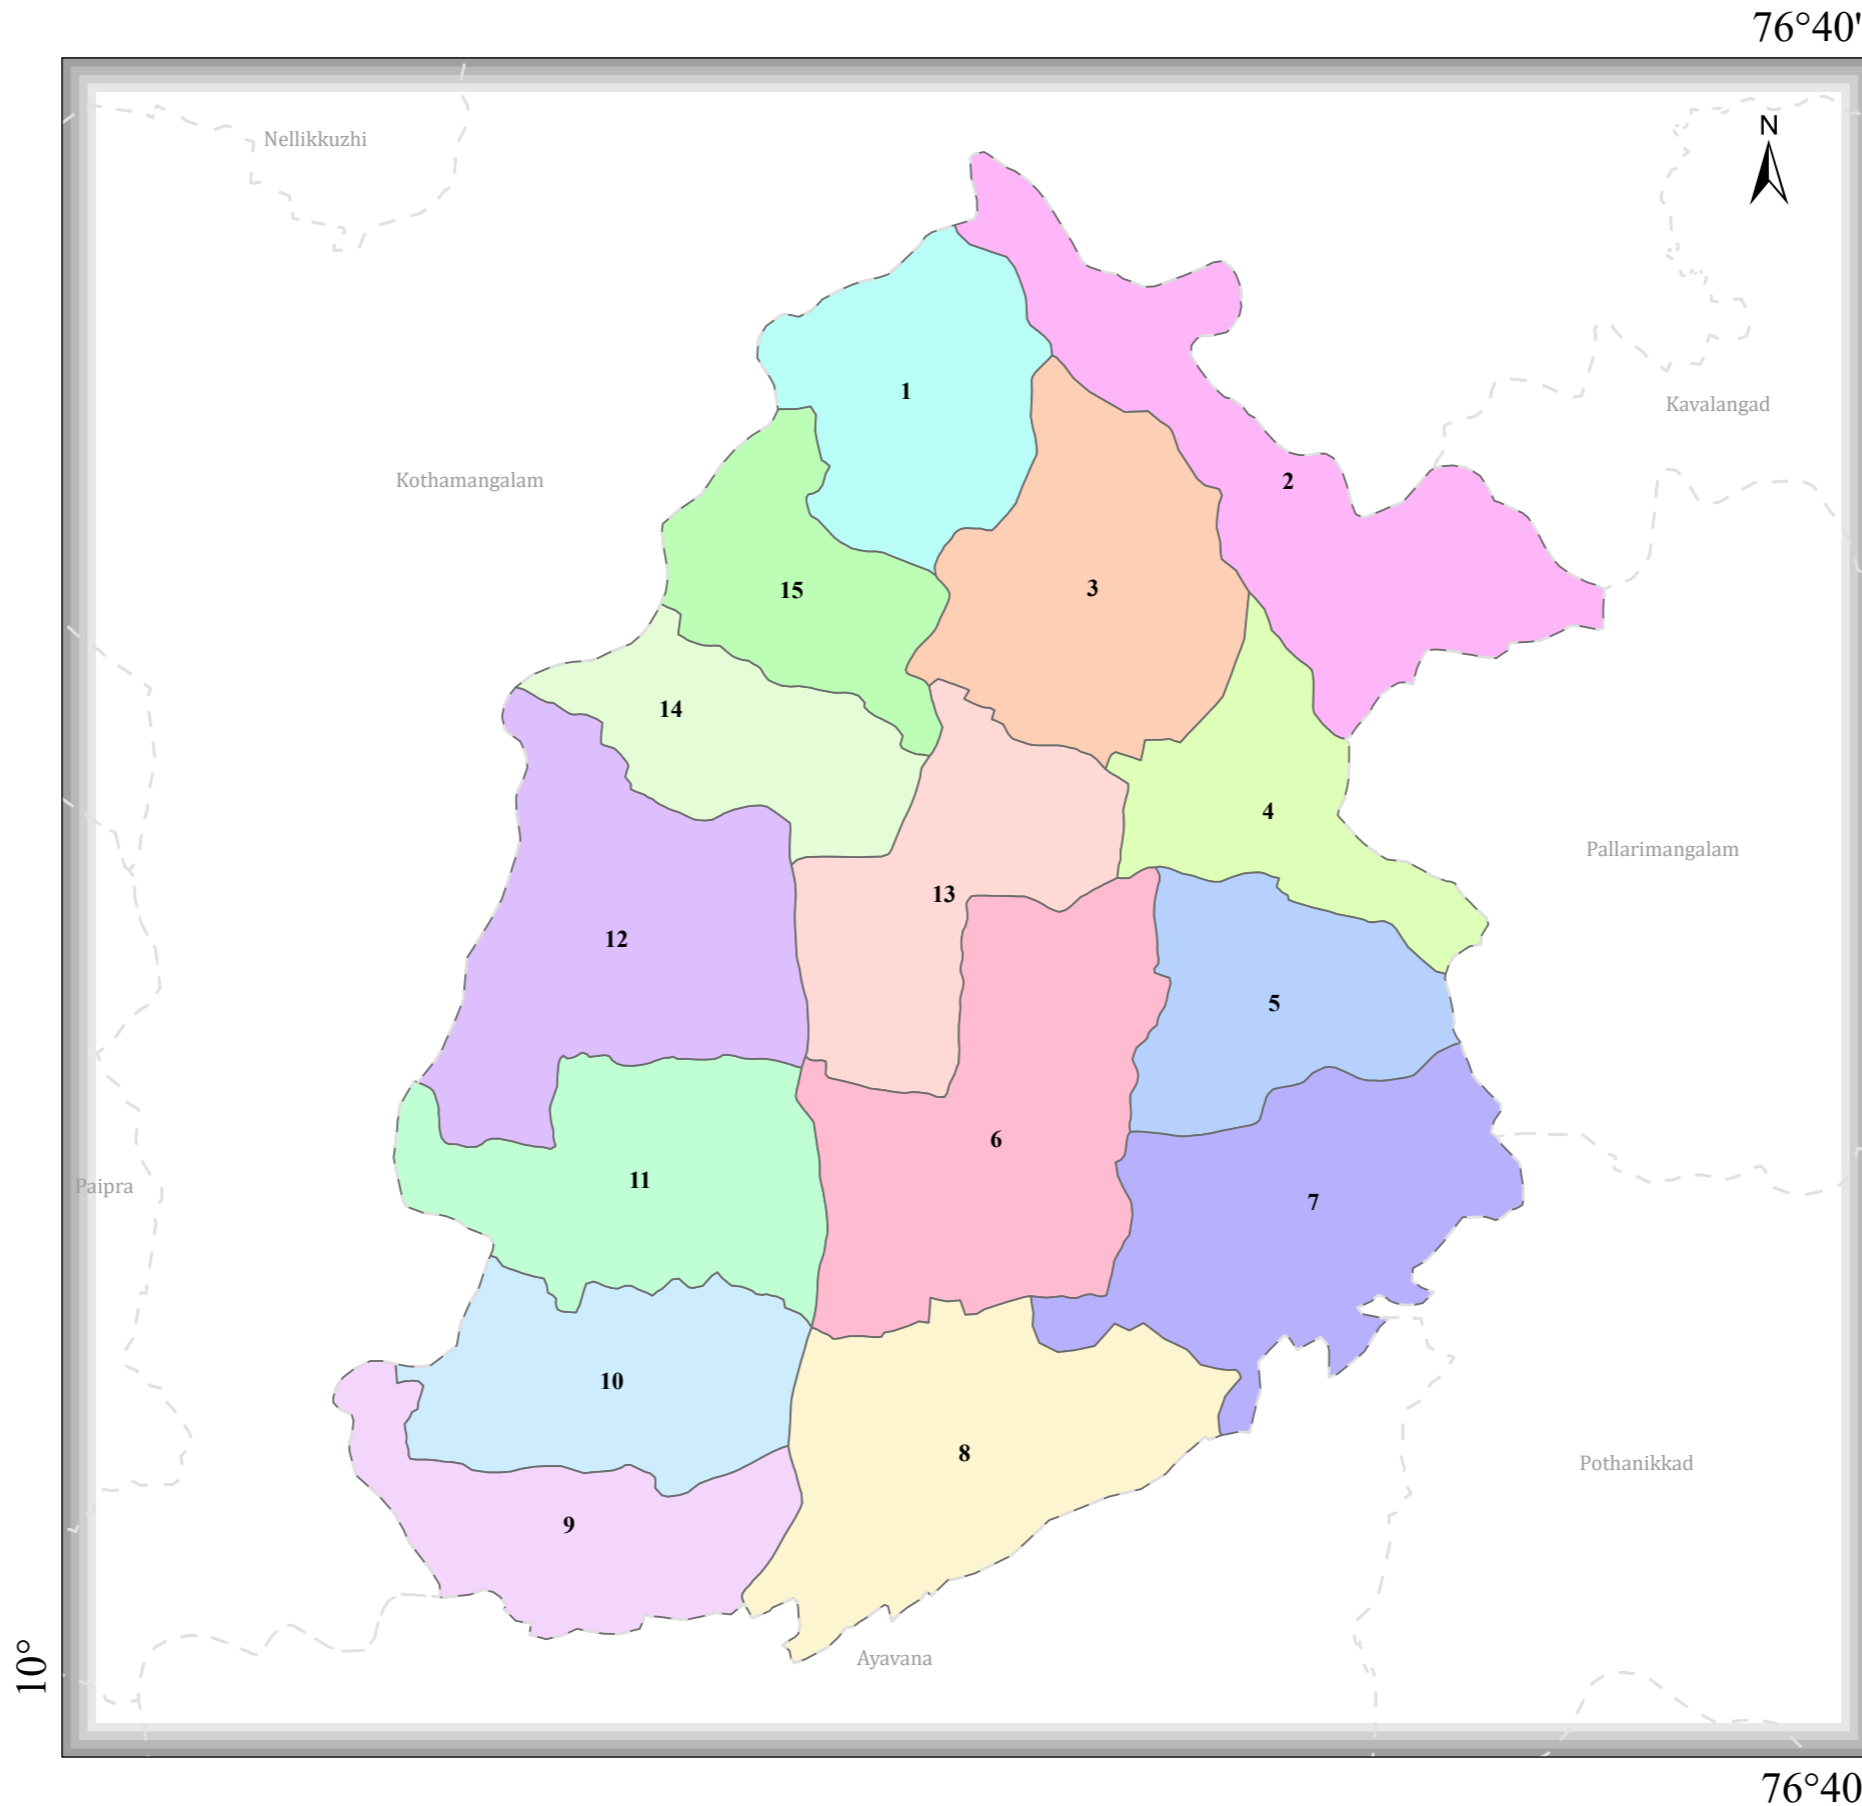

# VARAPPETTY

DISTRICT NAME :ERNAKULAM

- WARD BOUNDARY
- WARDNUMBER
- 1-KOZHIPPILLY
  - 2-KUDAMUNDA
  - 3-PARACHALIPPADY
  - 4-PIDAVOOR
  - 5-VATTAKKUDIPEEDIKA
  - 6-VARAPPETTY
  - 7-MYLOOR
  - 8-KAKKATTOOR
  - 9-ELANGAVAM
  - 10-COMMUNITY HALL
  - 11-SANGAMAM
  - 12-ETTAM MILE
  - 13-PANCHAYAT OFFICE
  - 14-INCHOR
  - 15-PARATHARAKADAVU