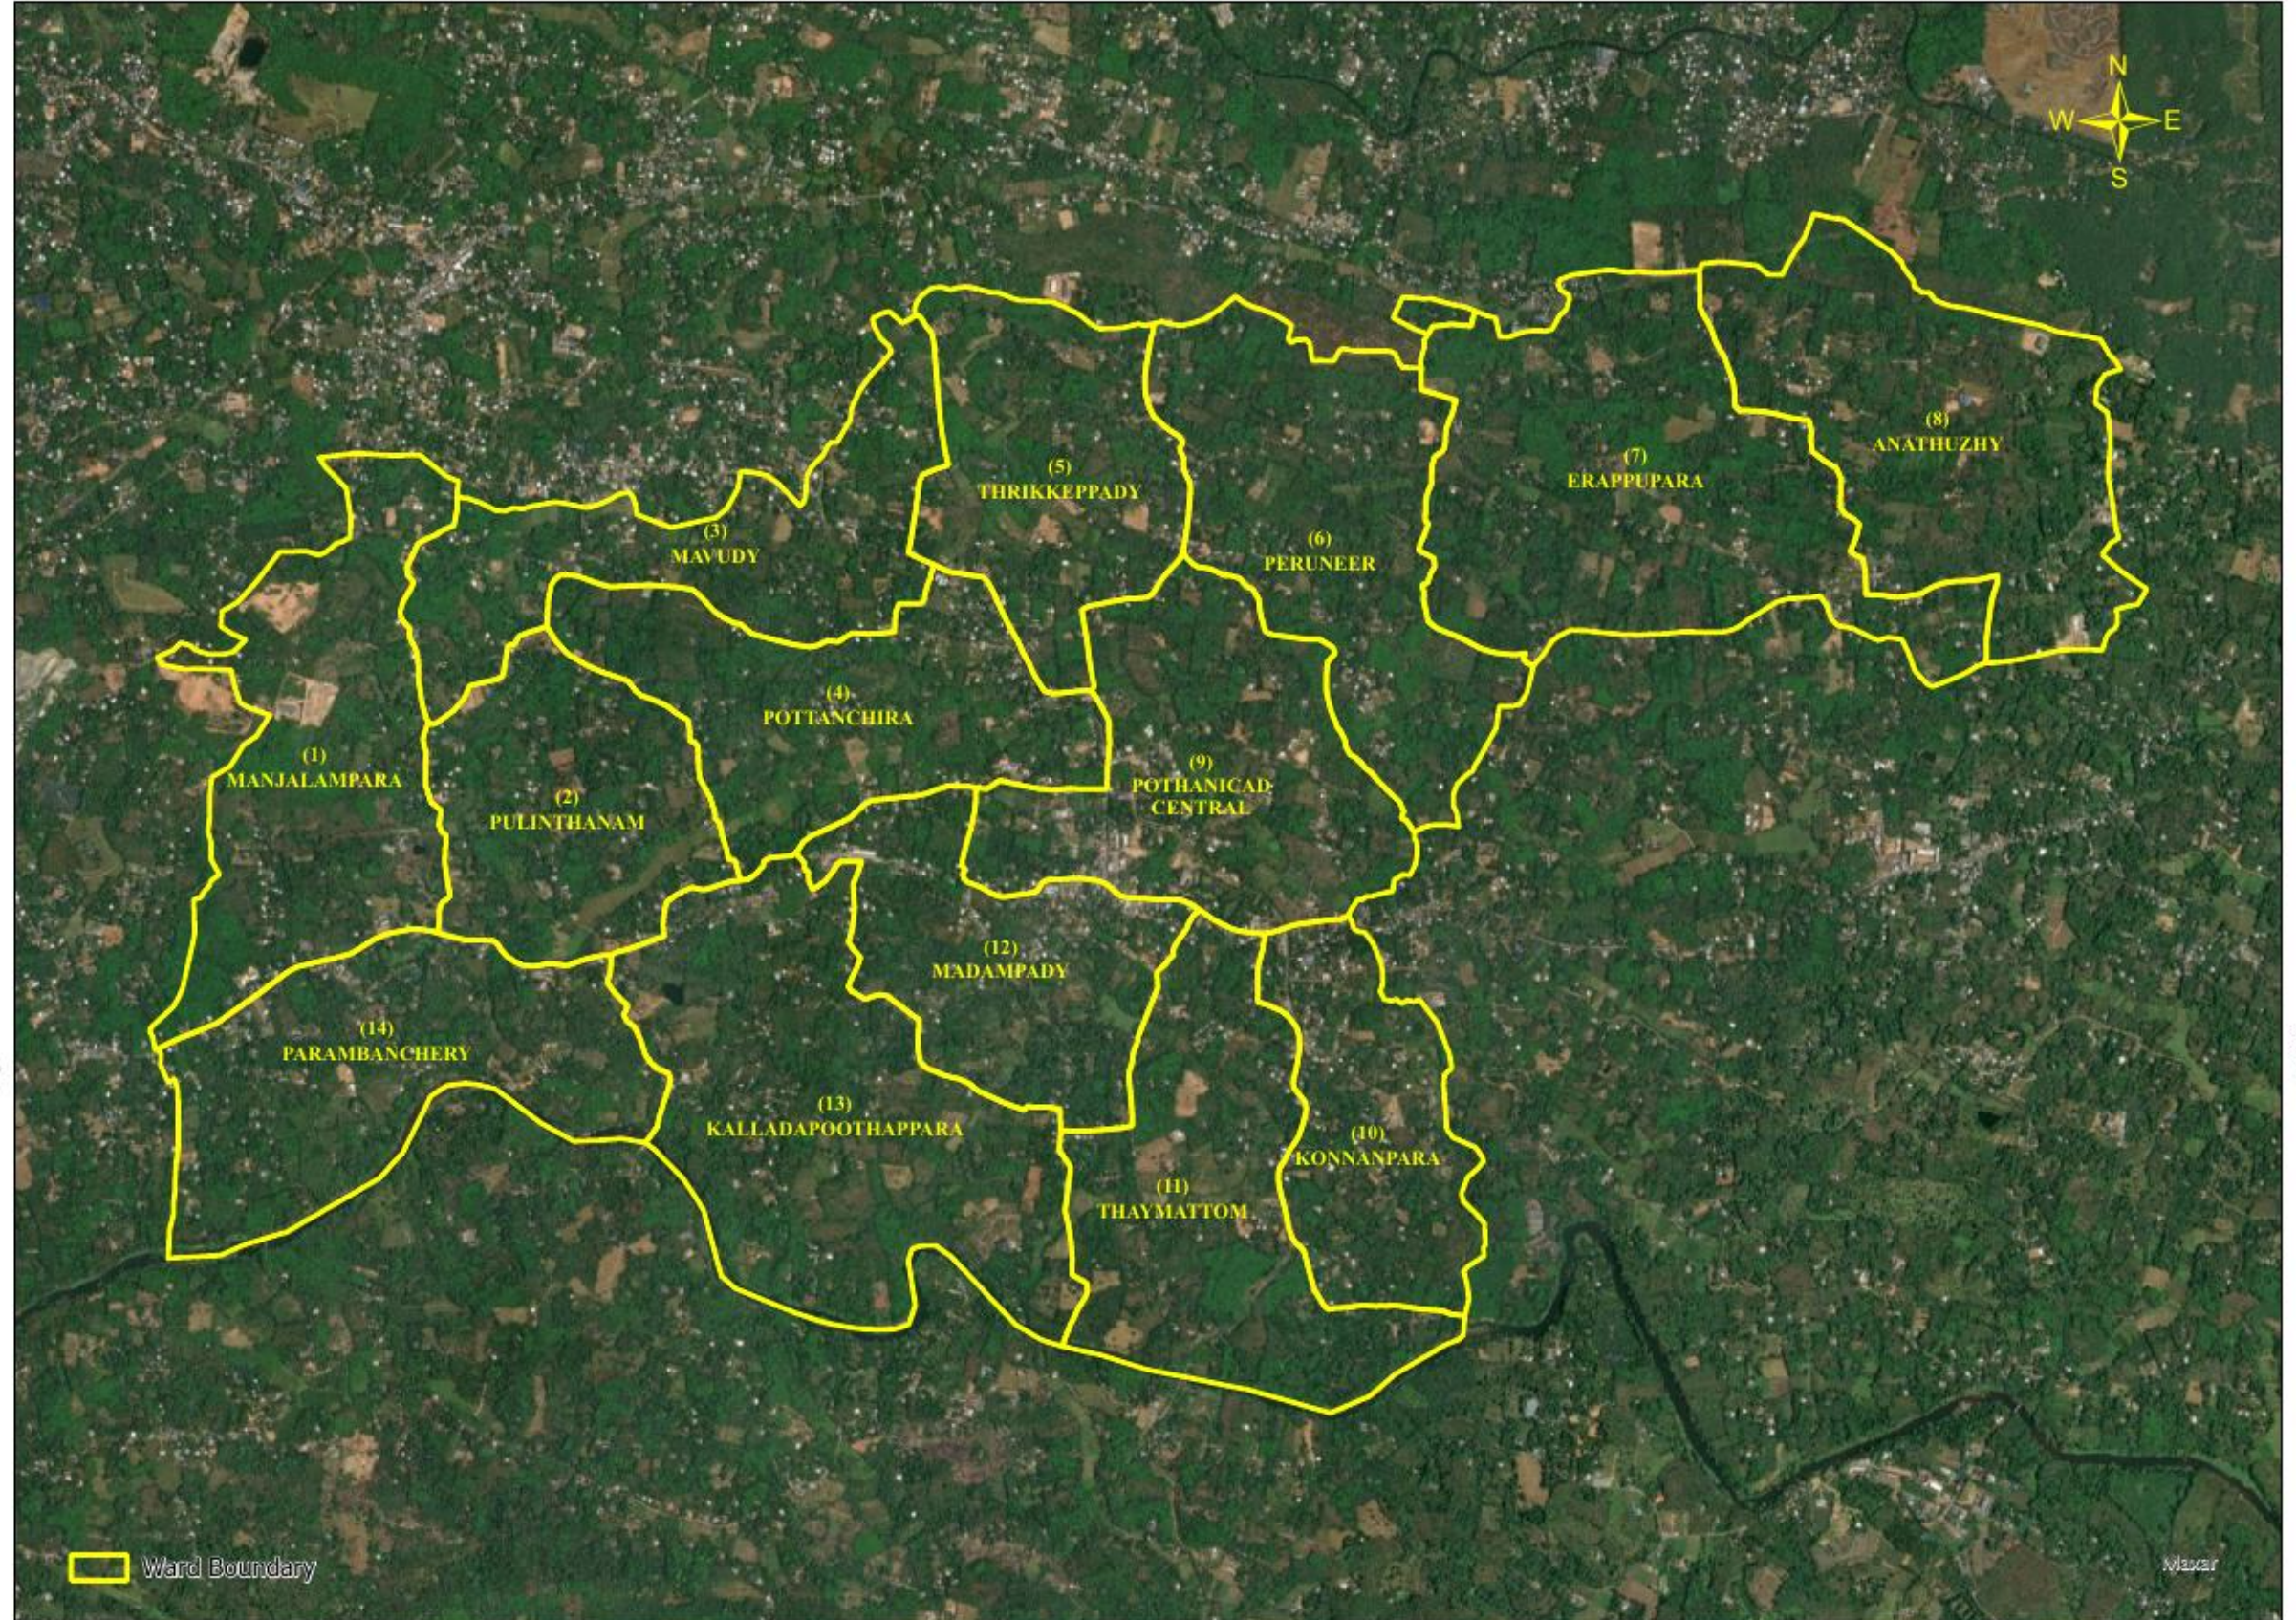

# POTHANIKKAD

DISTRICT NAME :ERNAKULAM

76°40'

Ward Boundary

76°40'

10°