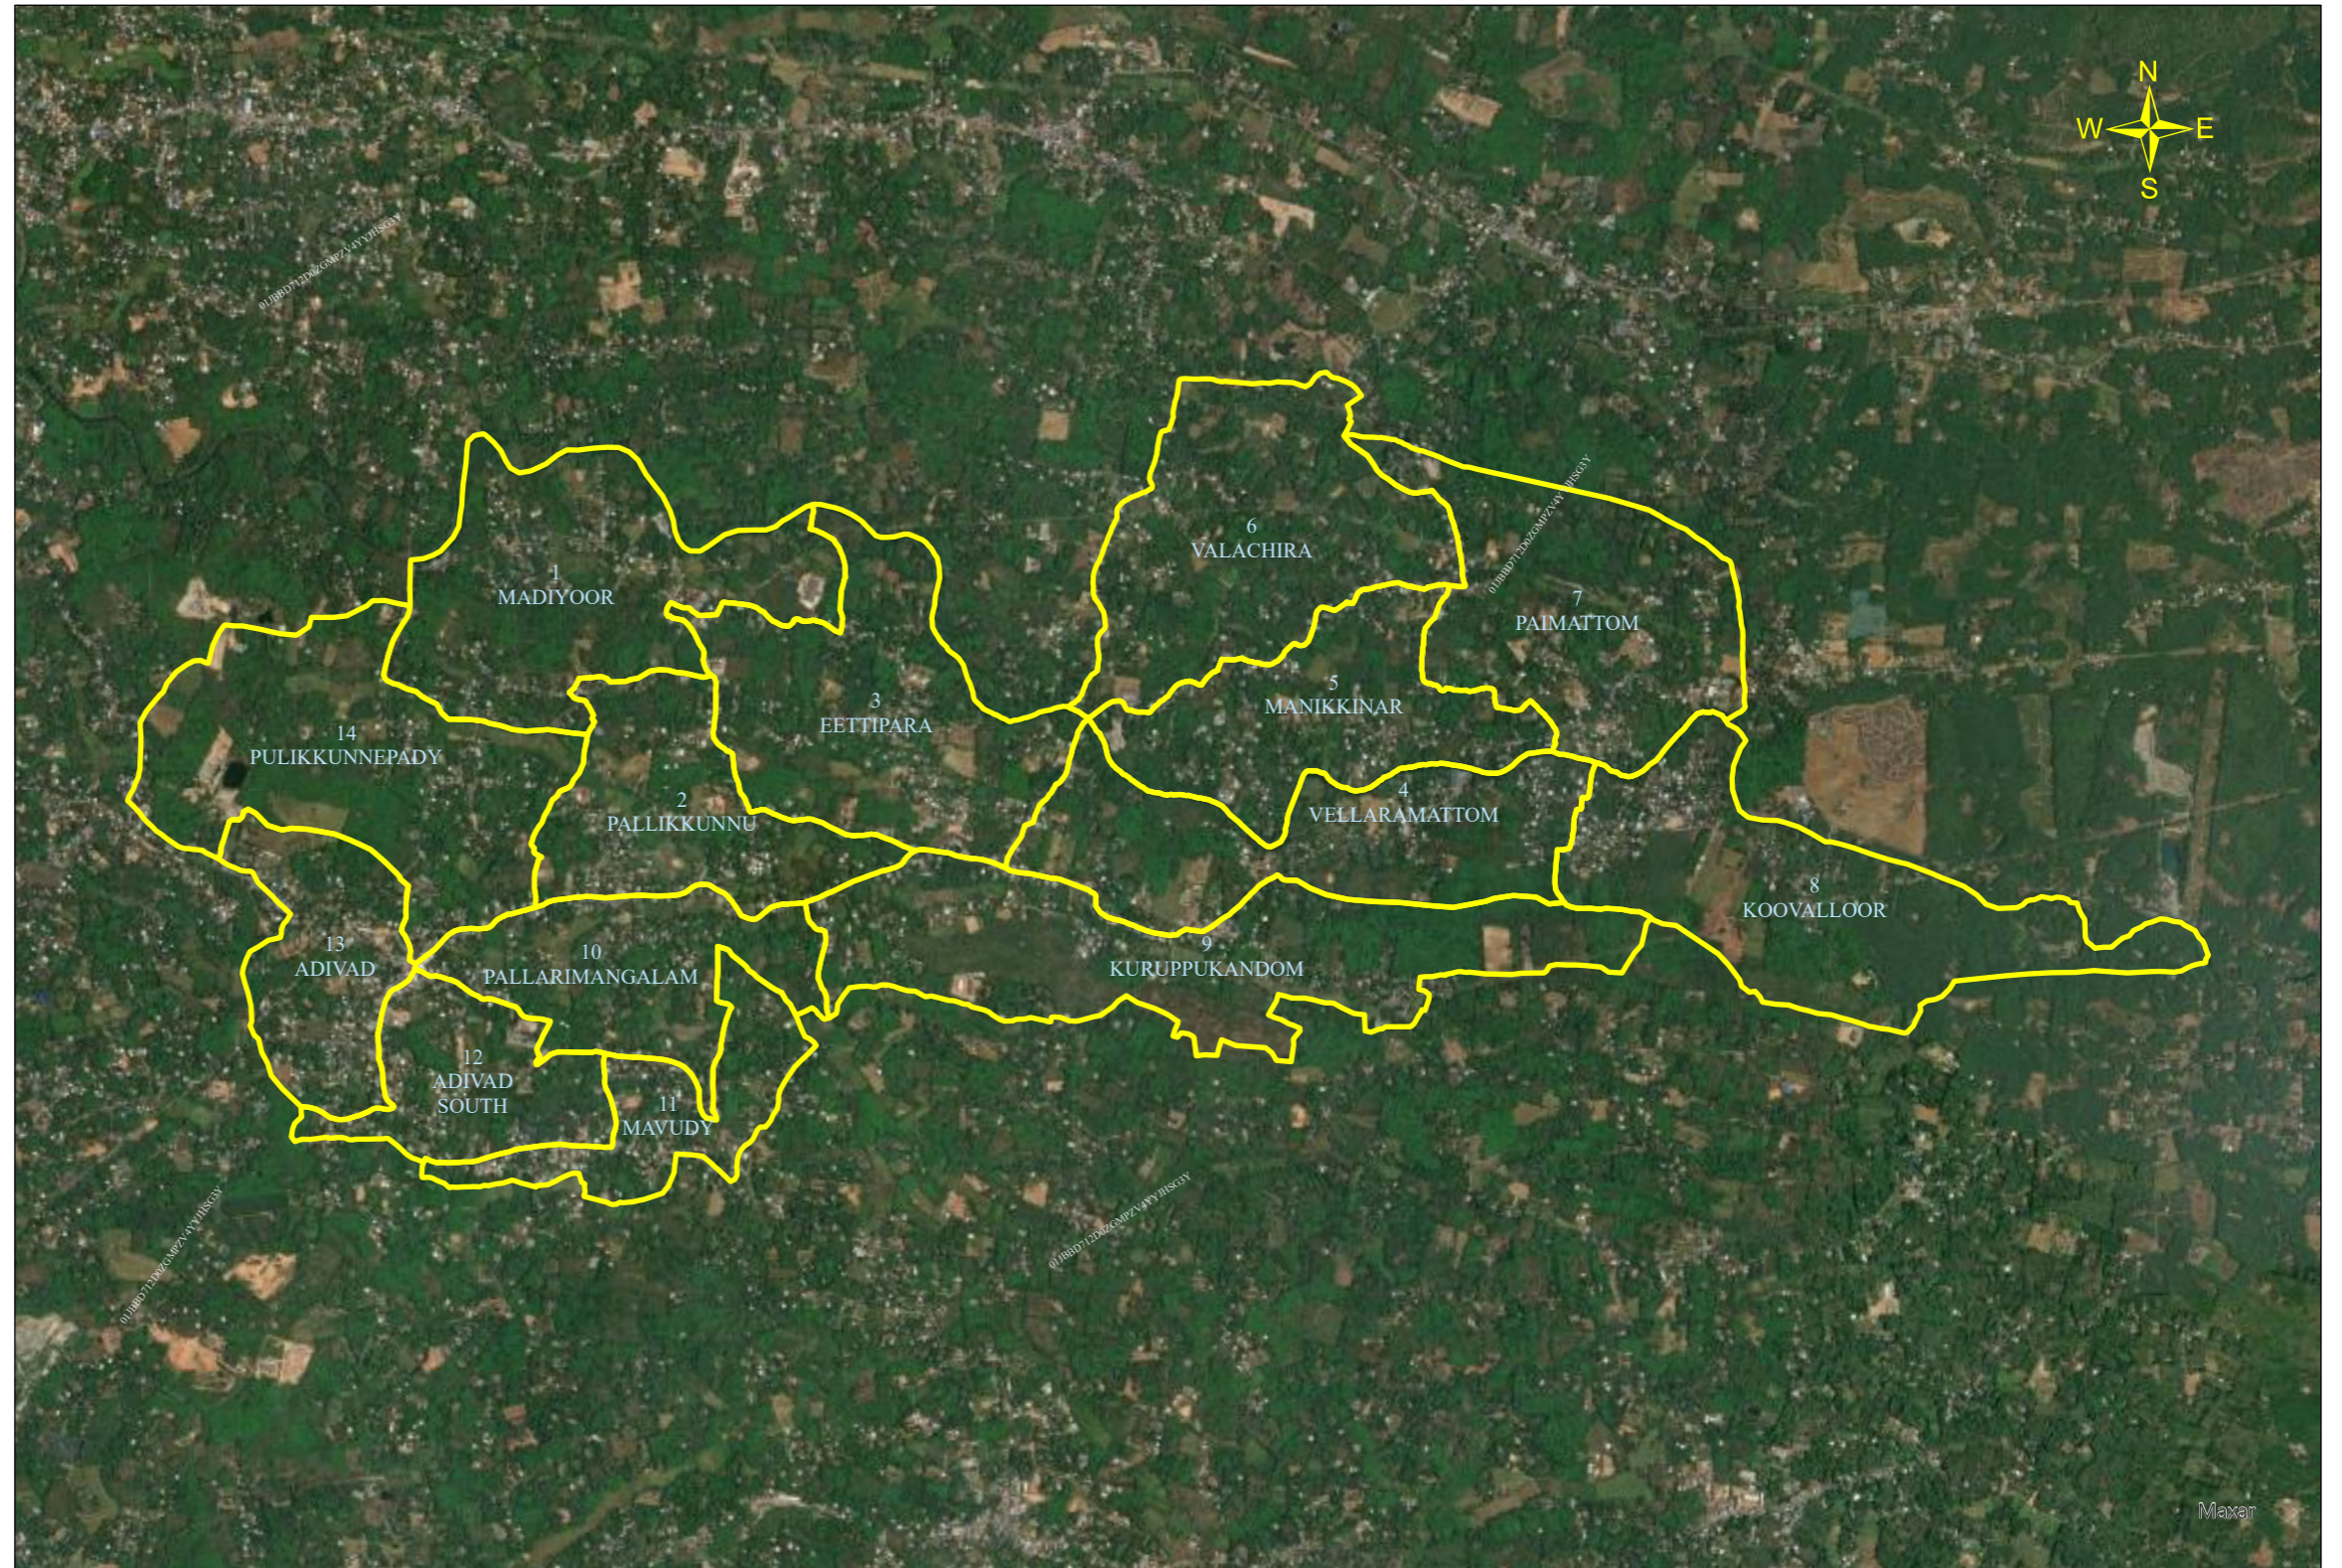

PALLARIMANGALAM

Delimitation Commission, Kerala

DISTRICT NAME :ERNAKULAM

76°40'

76°40'