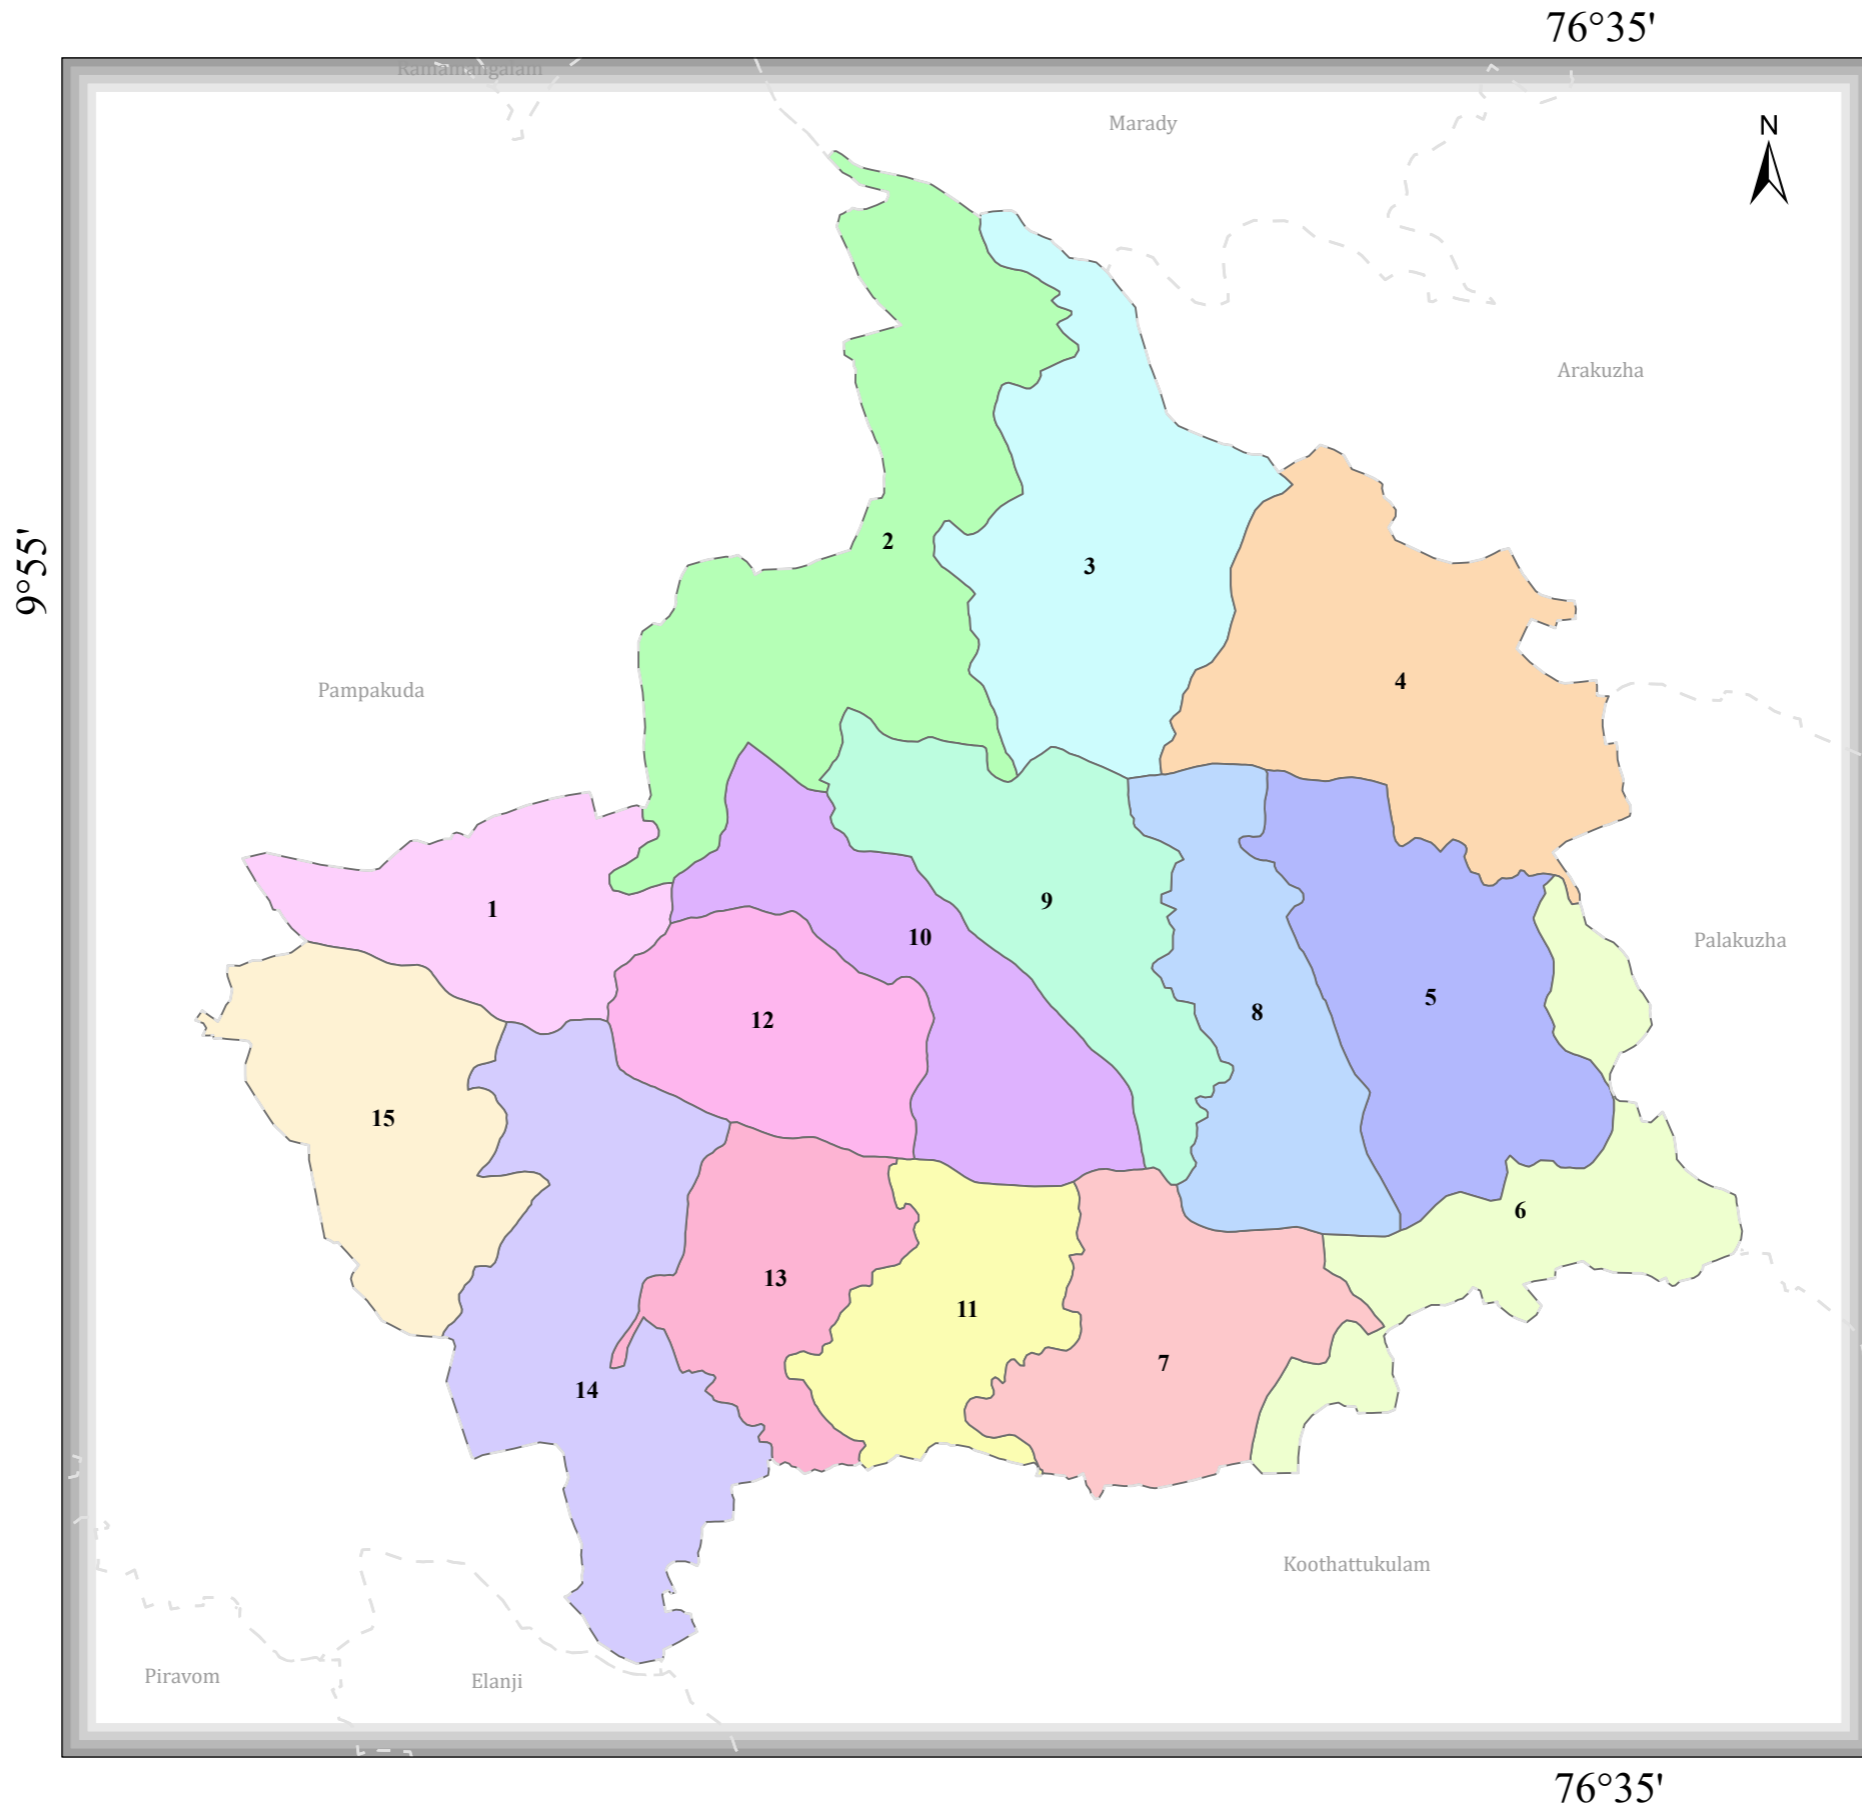

# THIRUMARADY

DISTRICT NAME :ERNAKULAM

- WARD BOUNDARY
- WARDNUMBER
- 1-KOORAPPILLY
  - 2-PUMPHOUSE VETTIMOOD
  - 3-NAVOLIMATTOM
  - 4-THATTEEKKADU
  - 5-VETTICKATTUPARA
  - 6-OLIYAPPURAM
  - 7-PUNNAMKODU
  - 8-MANIMALAKKUNNU
  - 9-MANNATHOOR ATHANICKAL
  - 10-NEDUNGODE
  - 11-PANCHAYATH
  - 12-KAKKOOR VAYAL NAGAR
  - 13-THIRUMARADY SCHOOL
  - 14-KAKKOOR ANDICHIRA
  - 15-PALACHUVADU