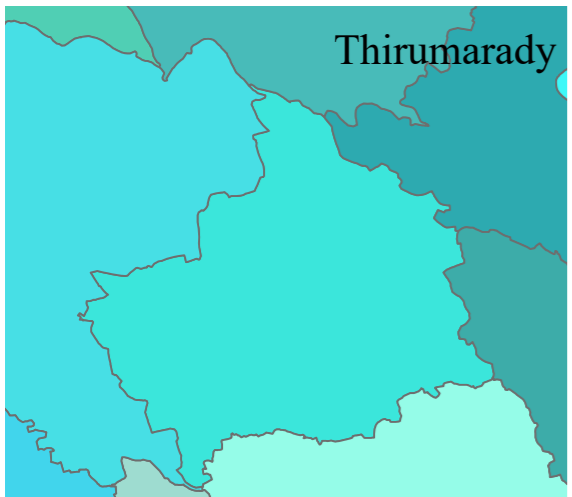

# THIRUMARADY

DISTRICT NAME :ERNAKULAM

- WARD BOUNDARY
- WARDNUMBER
- 1-KOORAPPILLY
  - 2-PUMPHOUSE VETTIMOOD
  - 3-NAVOLIMATTOM
  - 4-THATTEEKKADU
  - 5-VETTICKATTUPARA
  - 6-OLIYAPPURAM
  - 7-PUNNAMKODU
  - 8-MANIMALAKKUNNU
  - 9-MANNATHOOR ATHANICKAL
  - 10-NEDUNGODE
  - 11-PANCHAYATH
  - 12-KAKKOOR VAYAL NAGAR
  - 13-THIRUMARADY SCHOOL
  - 14-KAKKOOR ANDICHIRA
  - 15-PALACHUVADU