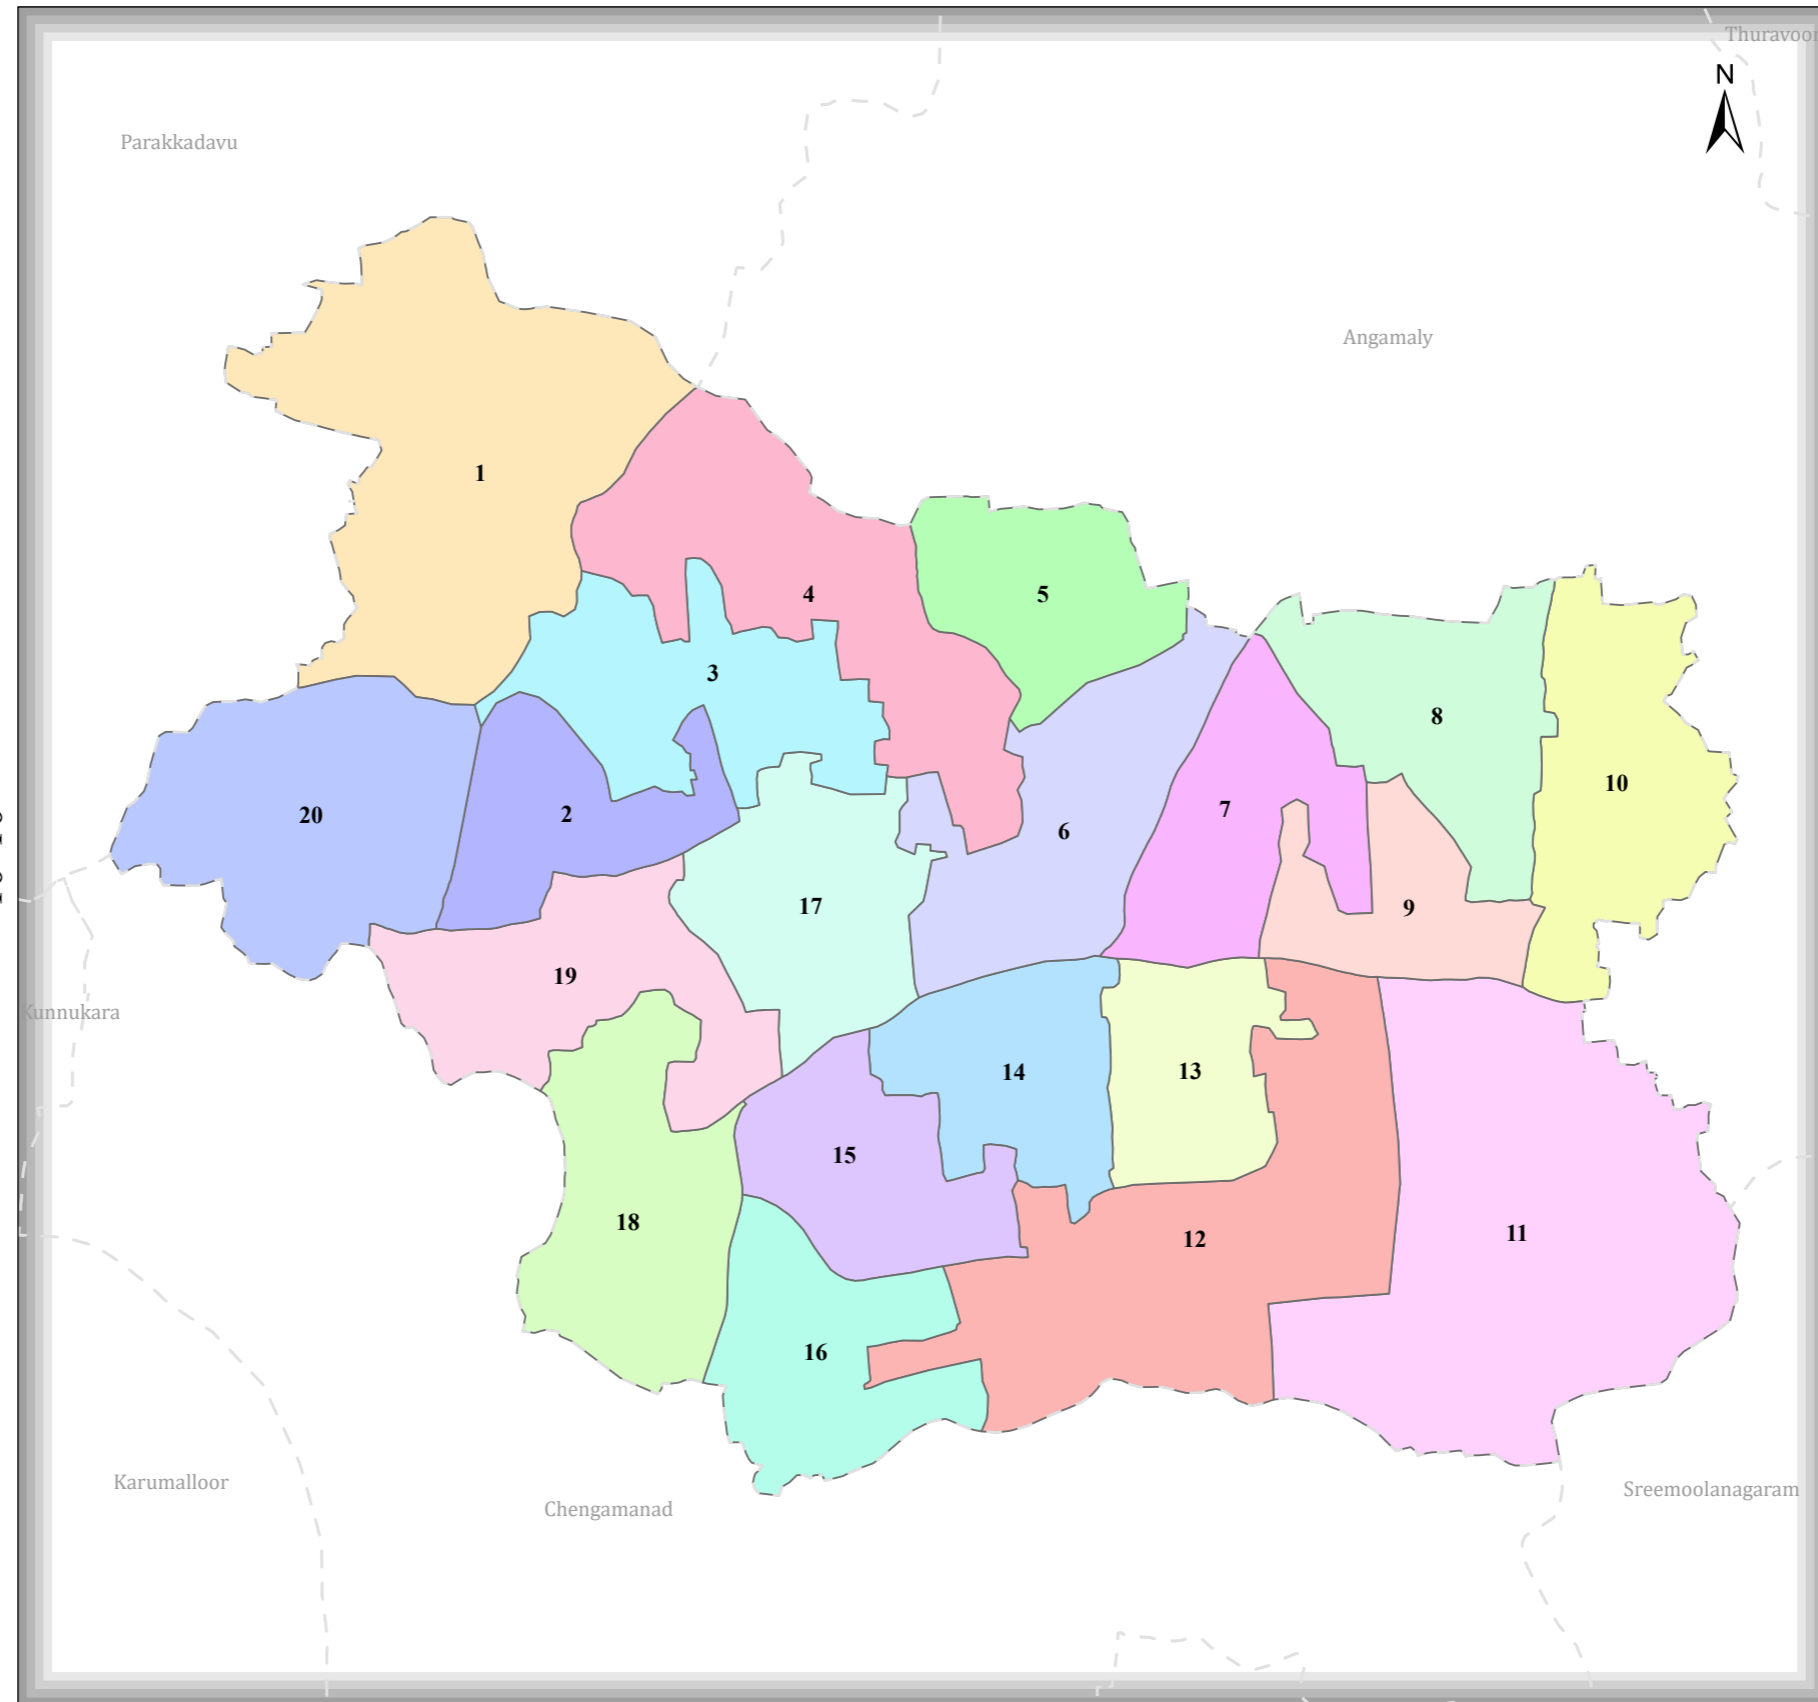

NEDUMBASSERY

DISTRICT NAME : ERNAKULAM

76°20'

Kerala

Ernakulam

Nedumbassery

- LOCALBODY
- LOCALBODY
- LOCALBODY