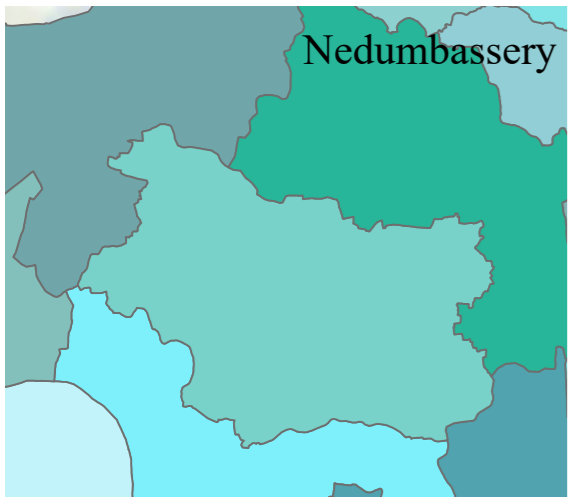

NEDUMBASSERY

DISTRICT NAME : ERNAKULAM

76°20'

Kerala

Ernakulam

Nedumbassery

- LOCALBODY
- LOCALBODY
- LOCALBODY