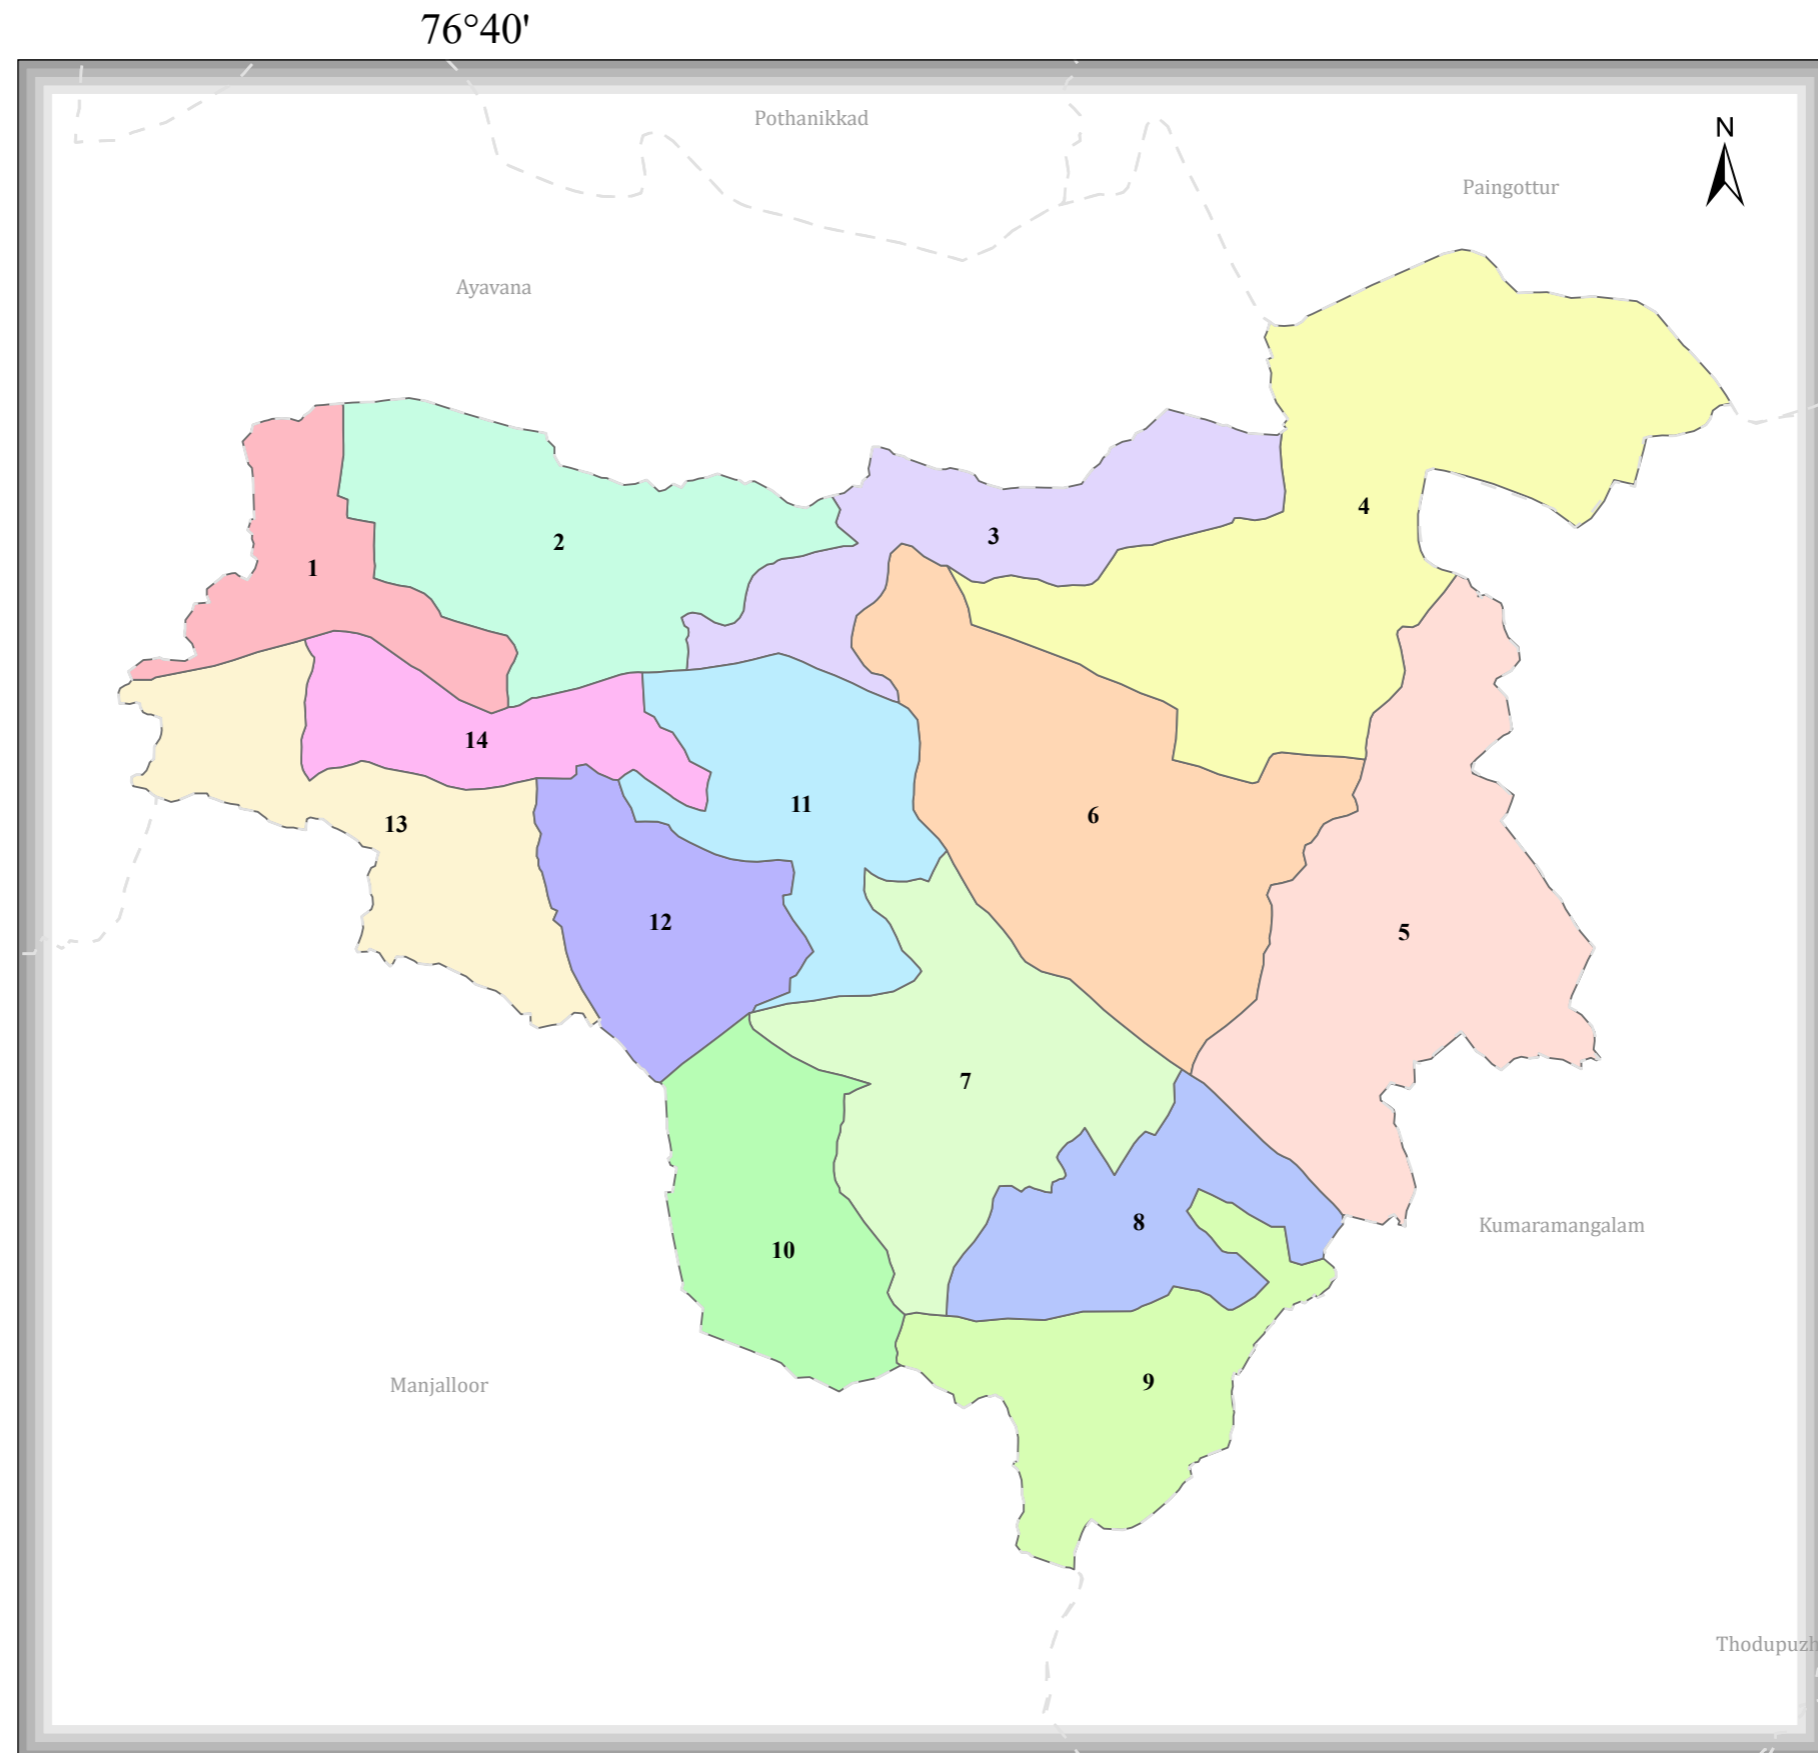

KALLOORKKAD

DISTRICT NAME :ERNAKULAM

- WARD BOUNDARY
- 1-MARUTHOOR
 - 2-MALANIRAPPU
 - 3-VELLARAMKALLU
 - 4-KALLOOR
 - 5-PERUMAMKANDAM
 - 6-THAZHUVAMKUNNU
 - 7-PATHAKUTHI
 - 8-NAGAPUZHA
 - 9-CHATTUPARA
 - 10-MANIYANTHRAM
 - 11-VAZHIYANCHIRA
 - 12-KALLOORKAD
 - 13-NEERAMPUZHA
 - 14-KALLOORKAD TOWN