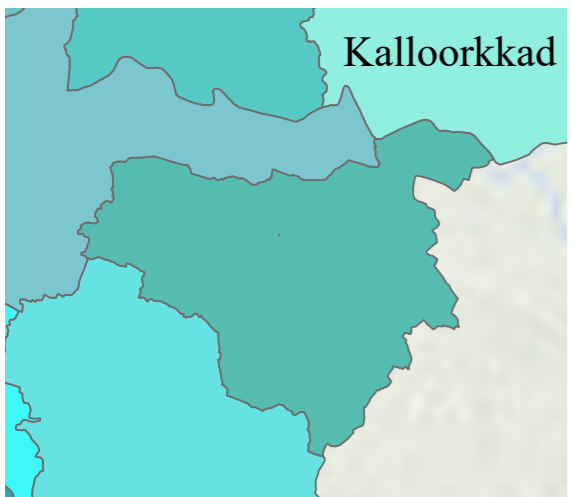

KALLOORKKAD

DISTRICT NAME :ERNAKULAM

- WARD BOUNDARY
- 1-MARUTHOOR
 - 2-MALANIRAPPU
 - 3-VELLARAMKALLU
 - 4-KALLOOR
 - 5-PERUMAMKANDAM
 - 6-THAZHUVAMKUNNU
 - 7-PATHAKUTHI
 - 8-NAGAPUZHA
 - 9-CHATTUPARA
 - 10-MANIYANTHRAM
 - 11-VAZHIYANCHIRA
 - 12-KALLOORKAD
 - 13-NEERAMPUZHA
 - 14-KALLOORKAD TOWN