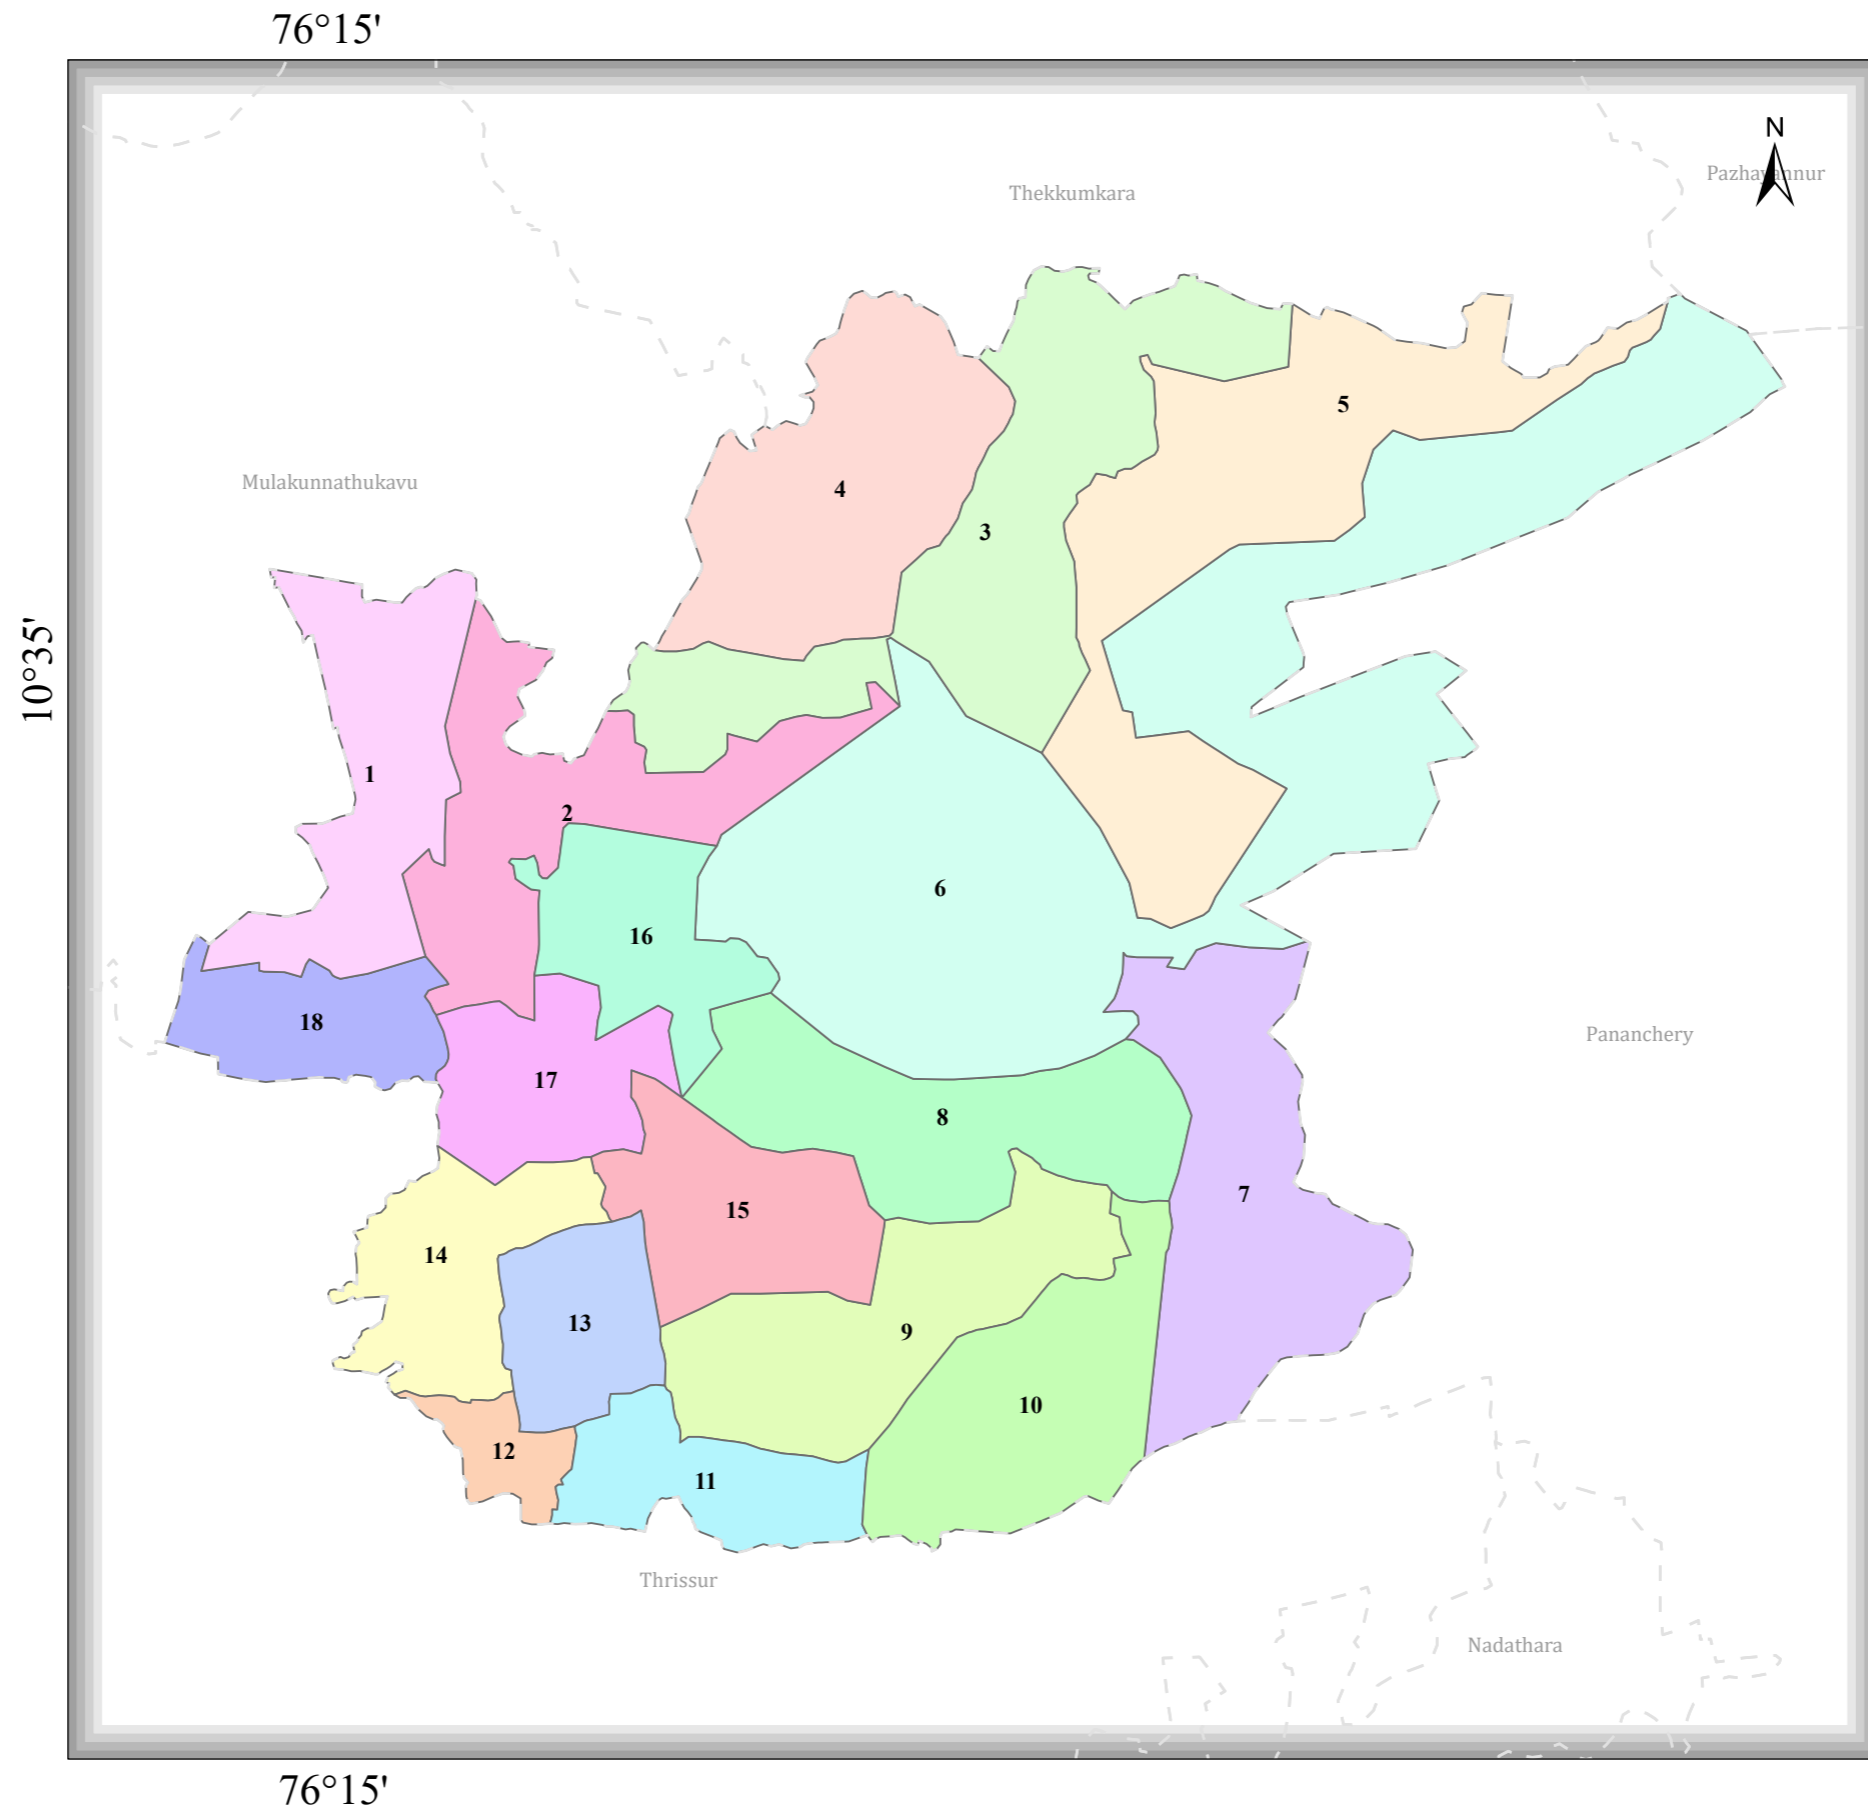

MADAKKATHARA

DISTRICT NAME :THRISSUR

- WARD BOUNDARY
WARDNAME
- 1-MATTAMPURAM
 - 2-THANIKUDAM
 - 3-MUTTIKKAL
 - 4-KARUVANKAD
 - 5-KATTILAPOOVAM
 - 6-400 K V SUB STATION
 - 7-CHIRAKKAKODE
 - 8-PANDIPARAMBU
 - 9-KIZHAKKE VELLANIKKARA
 - 10-KOTTEPADAM
 - 11-PANANJAKAM
 - 12-PADINJARE VELLANIKKARA
 - 13-MADAKKATHARA
 - 14-OORANCHERY
 - 15-PULLANIKKAD
 - 16-KALLAYI
 - 17-VELLANISSERY
 - 18-PONGANAMKAD