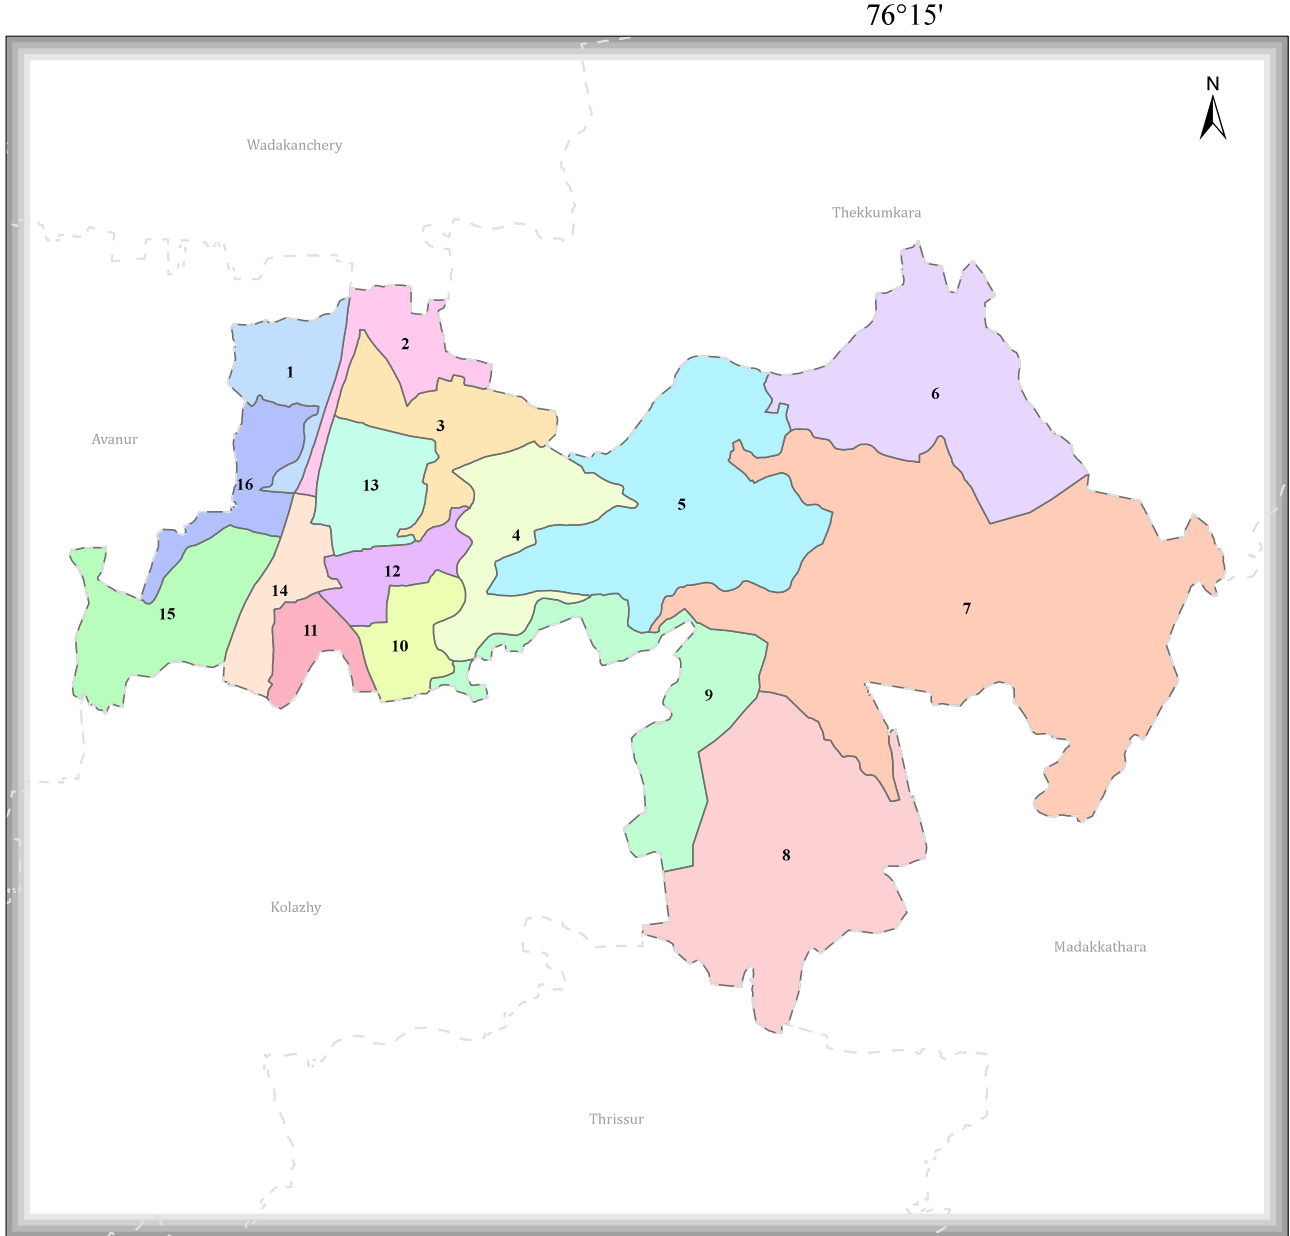

MULAKUNNATHUKAVU

DISTRICT NAME :THRISSUR

- WARD BOUNDARY
- WARDNAME
- 1-CHIRAKKUNNU
 - 2-UDHAYA NAGAR
 - 3-GRAMALA
 - 4-ARANGAZHIKULAM
 - 5-POOMALA
 - 6-CHOTTUPARA
 - 7-MALAVAI VADAKKE CHIRA
 - 8-POOLAKKAL
 - 9-ATHEKKADALUMKUNNU
 - 10-THIROOR
 - 11-AMMANKUZHY
 - 12-KALEAPADY
 - 13-KILA
 - 14-MULAGUNNATHUKAVU
 - 15-KOZHICKUNNU
 - 16-AKKODIKAVU

76°15'

10°35'

10°35'