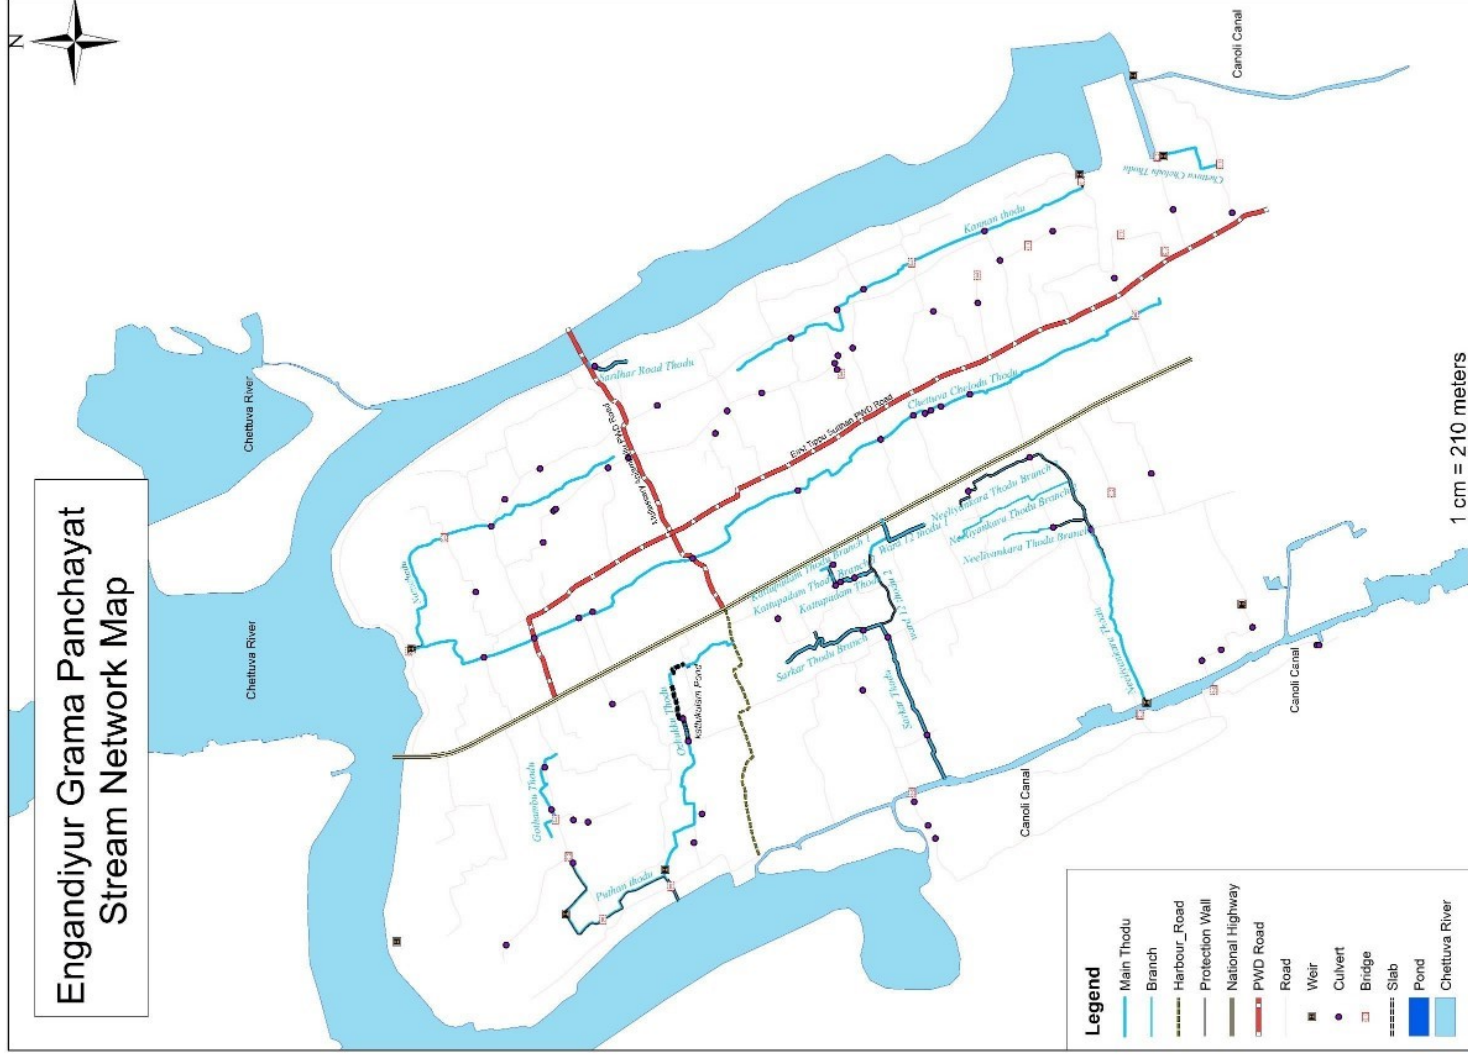

Engandiyur Grama Panchayat Stream Network Map

ENGANDIYUR GRAMA PANCHAYATH

Stream

Sl.No.	Name	Ward	Length (m)	Depth	Width	Type	Perennial or Non Perennial
1	Gothambu Thodu	1	434.521	1	1.4	Main Thodu	Non-Perennial
2	Gothambu Thodu	1	137.737	0.7	0.8	Main Thodu	Non-Perennial
3	Sardhar Road Thodu	3	228.493	0.5	0.6	Main Thodu	Non-Perennial
4	Kattupadam Thodu	14	358.355	0.8	1	Main Thodu	Non-Perennial
5	Kattupadam Thodu Branch 1	14	19.891	0.8	0.9	Branch	Non-Perennial
6	Kattupadam Thodu Branch 1	14	31.104	0.8	0.9	Branch	Non-Perennial
7	Ozhukku Thodu	15	1666.164	1	2.8	Main Thodu	Non-Perennial
8	M I Canal 2 (Ward 12)	12,14	315.447	0.5	1	Main Thodu	Non-Perennial
9	Nattuthodu	2,3,4	74.044	1.5	4	Main Thodu	Non-Perennial
10	Neeliyankara Thodu Branch1	10,12	448.662	1	1.2,1	Branch	Non-Perennial
11	Neeliyankara Thodu Branch 3	10,12	569.316	1	0.7	Branch	Non-Perennial
12	Neeliyankara Thodu Branch 2	10,12	711.259	0.3	0.7	Branch	Non-Perennial
13	Neeliyankara Thodu	11,10,12	509.167	1	2	Main Thodu	Non-Perennial
14	Neeliyankara Thodu	11,10,12	281.796	1	1	Main Thodu	Non-Perennial
15	Neeliyankara Thodu	11,10,12	158.474	1	1.2	Main Thodu	Non-Perennial