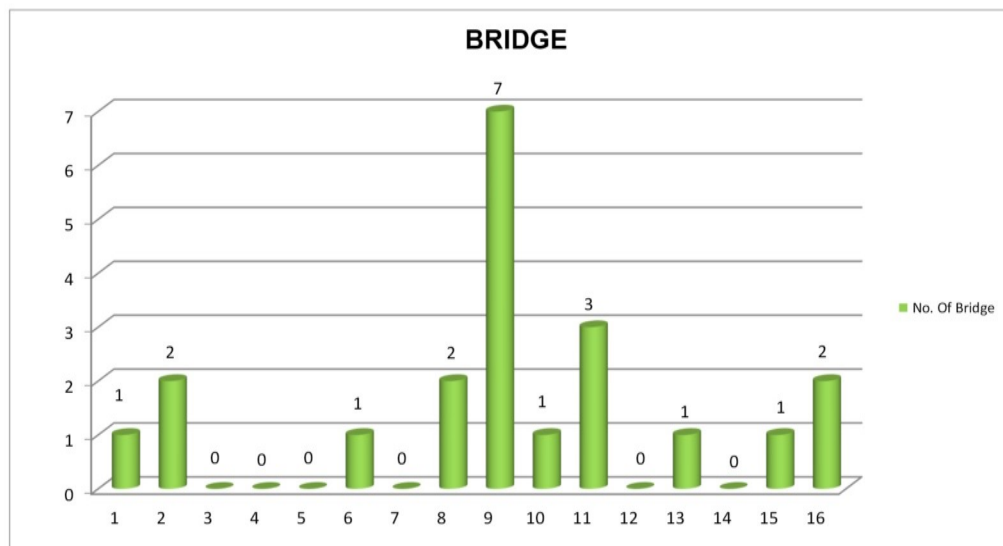

BRIDGE OWNED BY ENGANDIYUR GRAMAPANCHAYATH

BRIDGE		
Sl.No.	Ward	No. Of Bridge
1	1	1
2	2	2
3	3	0
4	4	0
5	5	0
6	6	1
7	7	0
8	8	2
9	9	7
10	10	1
11	11	3
12	12	0
13	13	1
14	14	0
15	15	1
16	16	2
Total No. Of Bridge		21