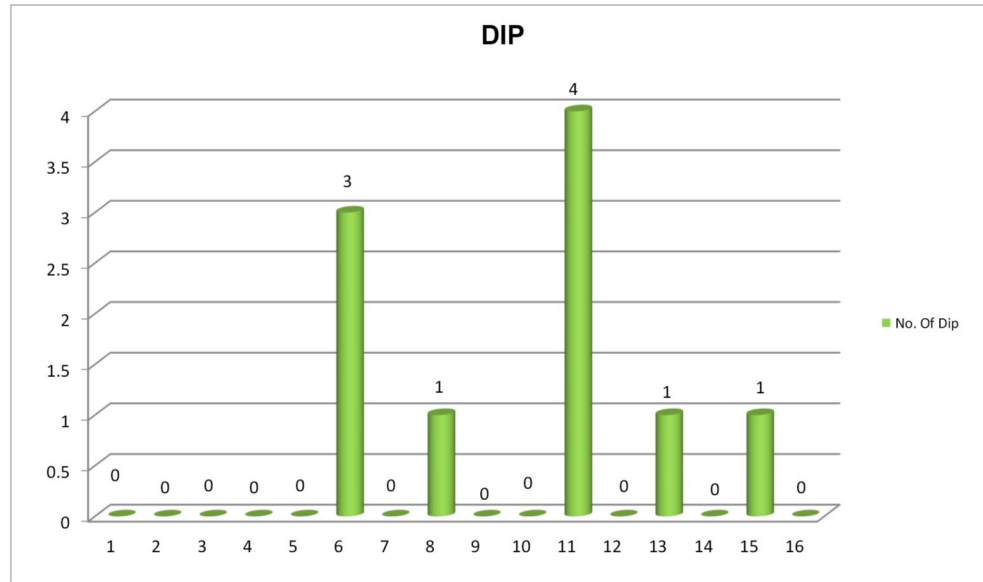

DIP OWNED BY ENGANDIYUR GRAMAPANCHAYATH

DIP		
Sl.No.	Ward	No. Of Dip
1	1	0
2	2	0
3	3	0
4	4	0
5	5	0
6	6	3
7	7	0
8	8	1
9	9	0
10	10	0
11	11	4
12	12	0
13	13	1
14	14	0
15	15	1
16	16	0
Total No. Of Dip		10