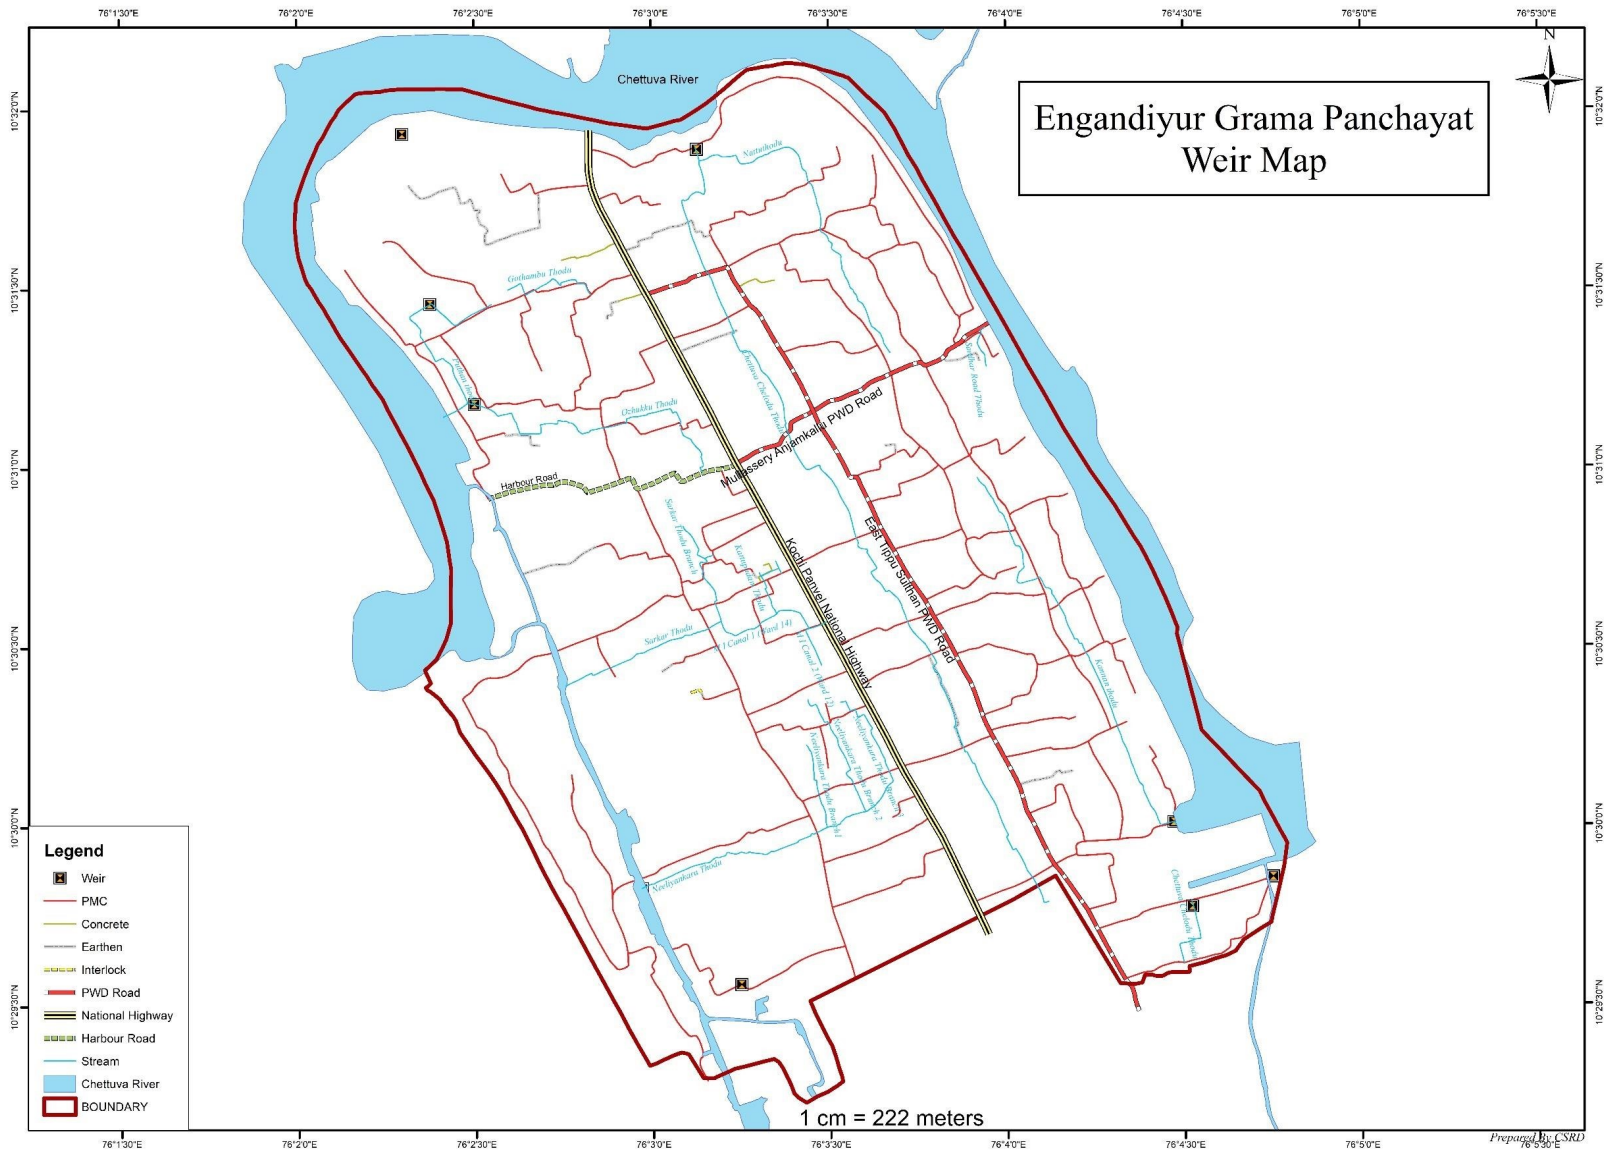

ENGANDIYUR GRAMA PANCHAYATH

Weir

Sl.No.	Name	Ward	Code	Road Access
1	Weir 1	1	W1WR1	Fisherman Mannathu Madakayi Colony Road
2	Weir 1	2	W2WR1	Theeradesha Road
3	Weir 1	9	W9WR1	Manappad Muttukayal Cheep Road
4	Weir 2	9	W9WR2	Manappad Muttukayal Cheep Road
5	Kannan thodu wier 1	9	W9WR1	Ayeramkanni Meenkadavu Road
6	Weir 1	11	W11WR1	Pokulangara Palam Road
7	Weir 2	11	W11WR2	Golden Beach Road
8	Ozhukku Thodu Wier 1	15	W15WR1	Banglankadavu Paranthanmadu Road
9	Weir 1	16	W16WR1	N.A Appu Road Second Reach