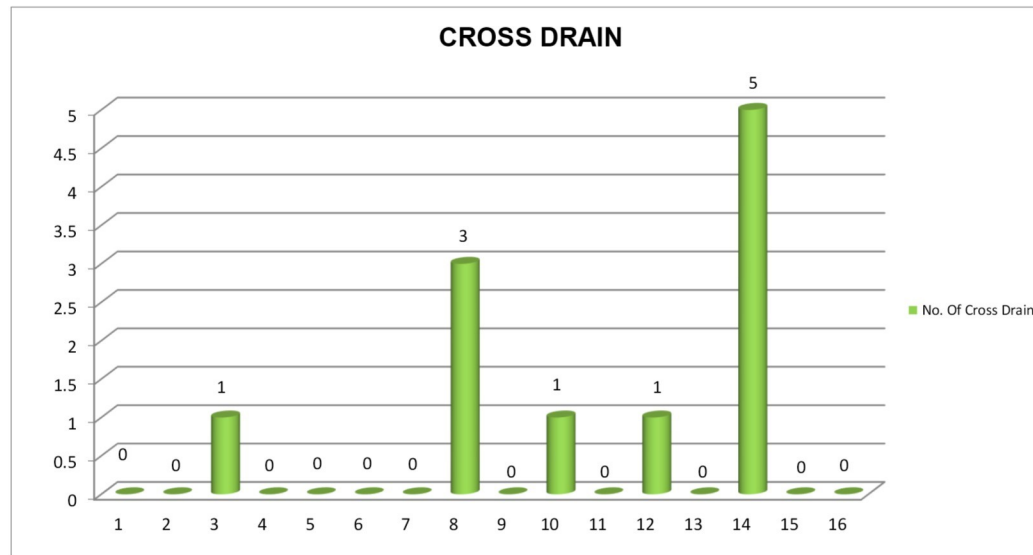

CROSS DRAIN OWNED BY ENGANDIYUR GRAMAPANCHAYATH

CROSS DRAIN		
Sl.No.	Ward	No. Of Cross Drain
1	1	0
2	2	0
3	3	1
4	4	0
5	5	0
6	6	0
7	7	0
8	8	3
9	9	0
10	10	1
11	11	0
12	12	1
13	13	0
14	14	5
15	15	0
16	16	0
Total No. Of Cross Drain		11