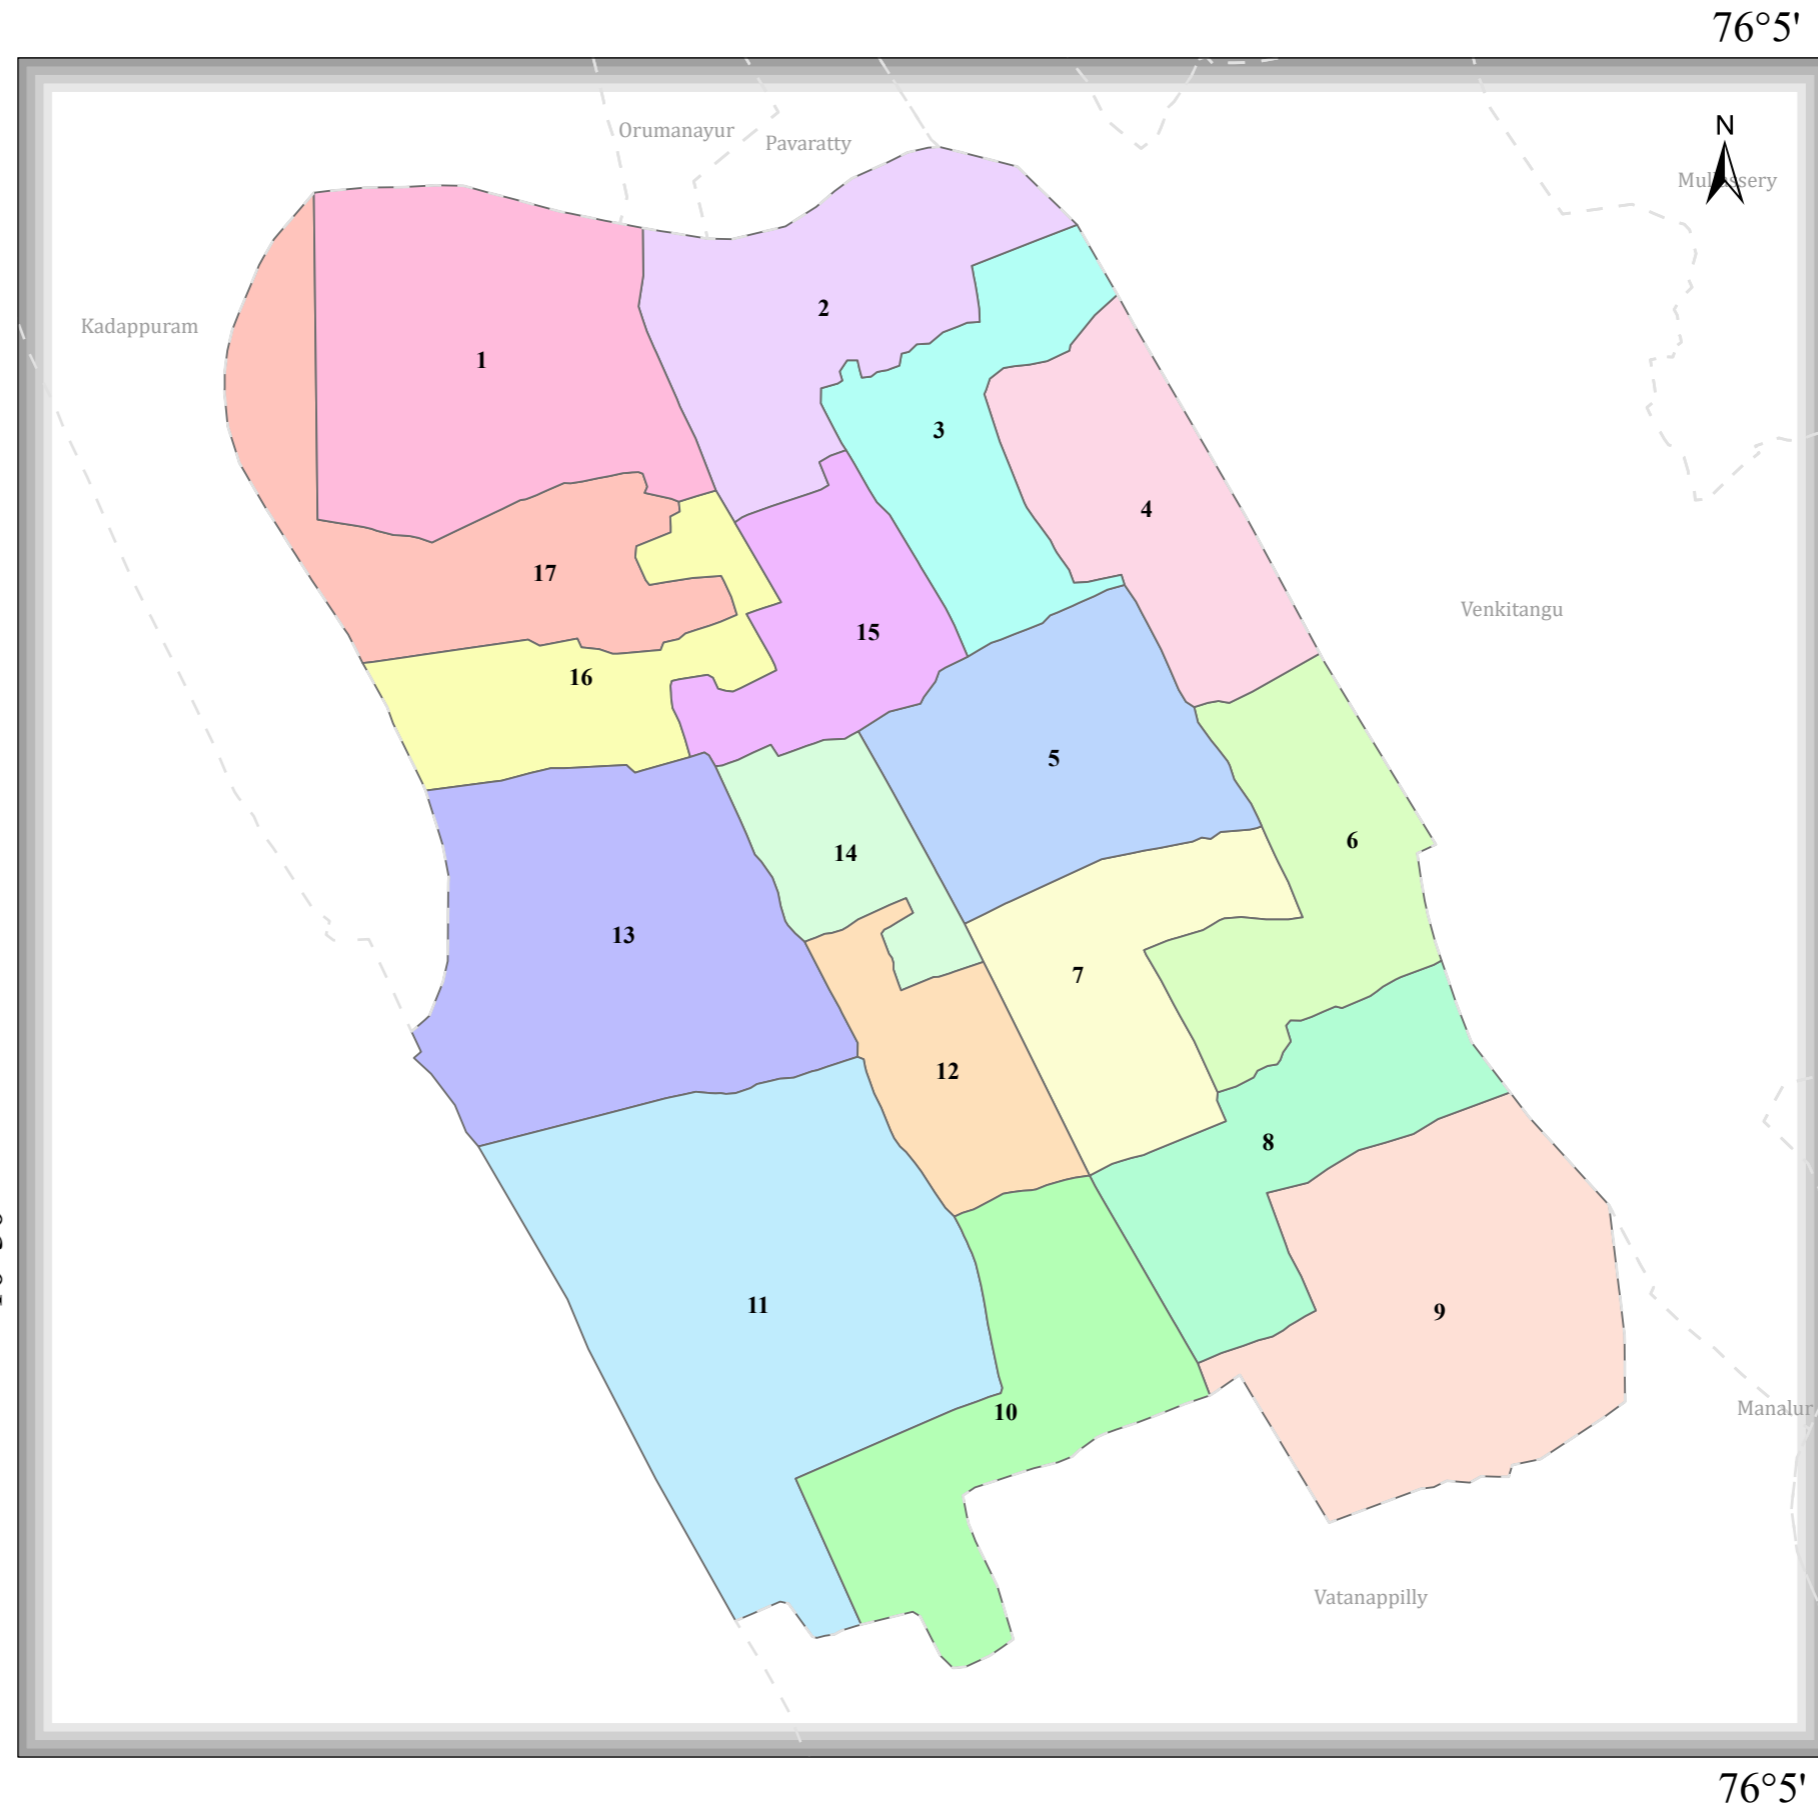

ENGANDIYUR

DISTRICT NAME :THRISSUR

- WARD BOUNDARY
- 1-CHETTUVA KOTTA
 - 2-CHETTUVA VADAKUMMURY
 - 3-KUDUMBAROGYAKENDRAM
 - 4-PULIKKAKADAVU
 - 5-SREENARAYANA
 - 6-VETTEKORUMAKAN
 - 7-MARKET
 - 8-N.H.S
 - 9-AYIRAMKANNI
 - 10-THIRUNARAYANA
 - 11-POLAKKAL
 - 12-THIRUMANGALAM
 - 13-FISHARIES
 - 14-ETHAI
 - 15-AYURVEDHASUPATHRI
 - 16-NETHAJI
 - 17-CHIPLIMADU