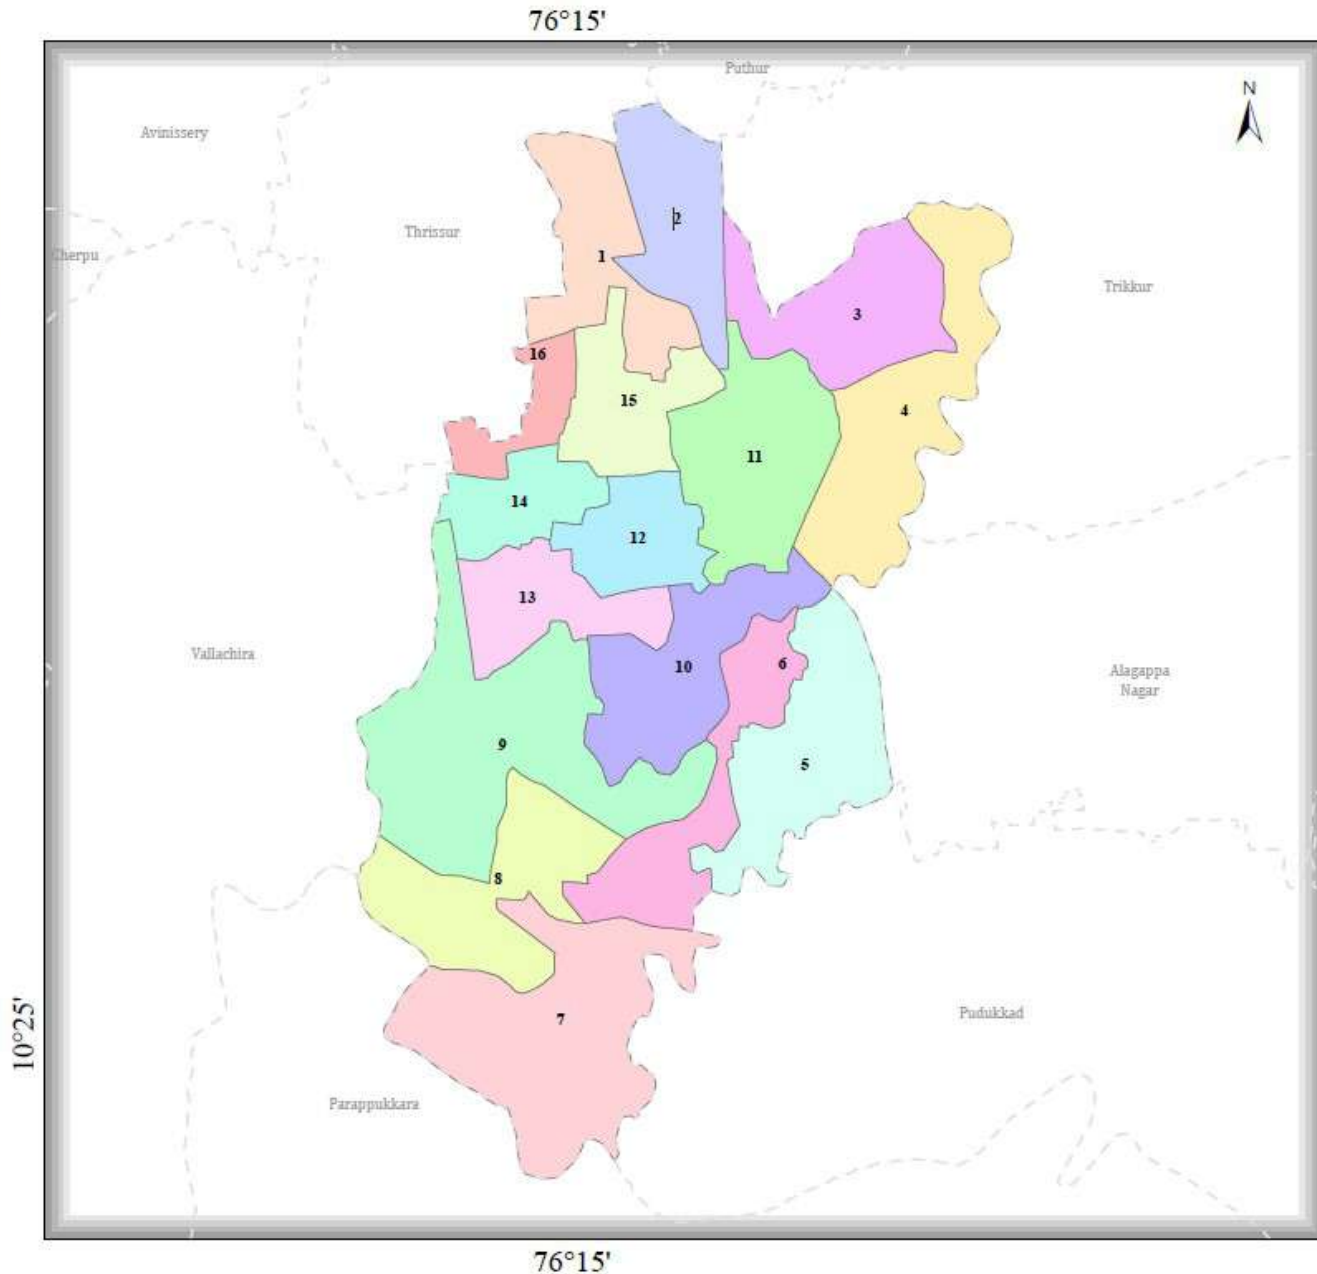

# NENMANIKKARA

DISTRICT NAME :THRISSUR

- WARD BOUNDARY
- WARDNAME
- 1-THALORE
  - 2-THALORE PARAPPURAM
  - 3-THALAVANIKKARA
  - 4-PULAKKATTUKARA
  - 5-NENMANIKKARA
  - 6-PAZHAYI
  - 7-CHERUVAL
  - 8-PAZHAYI CENTRE
  - 9-PAZHAYI WEST
  - 10-MADAVAKKARA
  - 11-PALIYEKKARA
  - 12-CHITTISSERY SOUTH
  - 13-ERAVAKKAD
  - 14-CHITTISSERY CENTRE
  - 15-CHITTISSERY NORTH
  - 16-KUNNISSERY