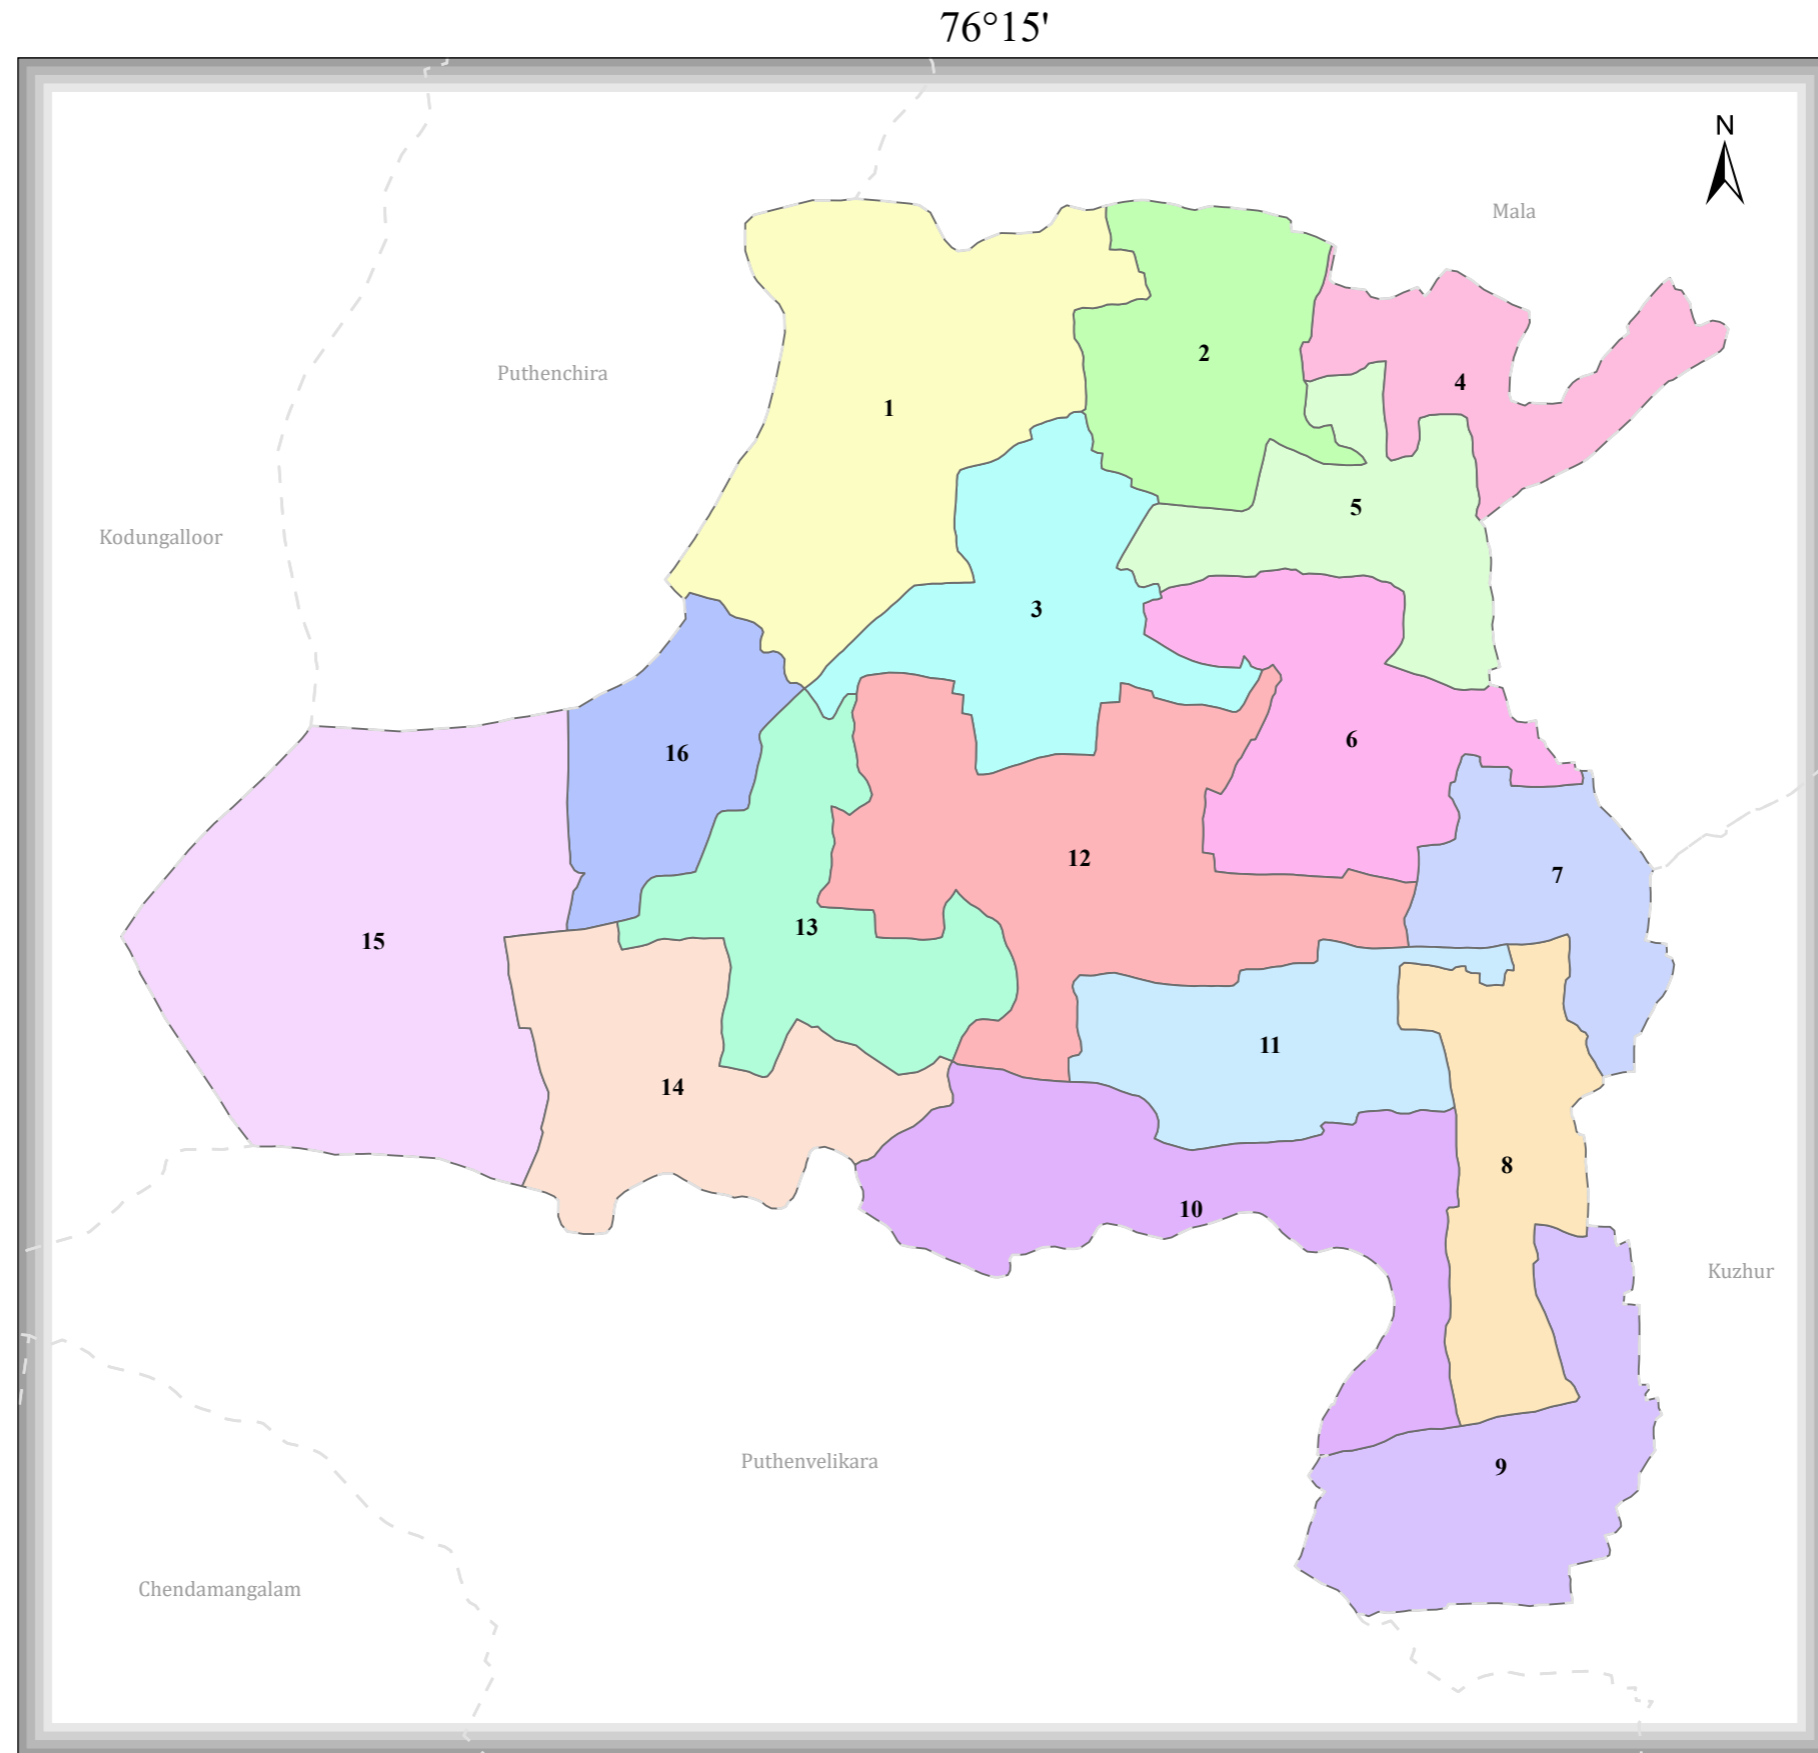

POYYA

DISTRICT NAME :THRISSUR

- WARD BOUNDARY
- WARDNAME
- 1-CHENTHURUTHY
 - 2-MALAPALLIPPURAM NORTH
 - 3-THIRUTHUMURI
 - 4-VATTAKKOTTA
 - 5-MALAPALLIPPURAM SOUTH
 - 6-POOPPATHY NORTH
 - 7-POOPPATHY EAST
 - 8-POOPPATHY SOUTH
 - 9-MADATHUMPADY
 - 10-MANALIKKAD
 - 11-ERATTAPPADY
 - 12-PULIPPARAMBU
 - 13-POYYA
 - 14-POYYA NALUVAZHY
 - 15-KRISHNANKOTTA
 - 16-ATHIKKADAVU