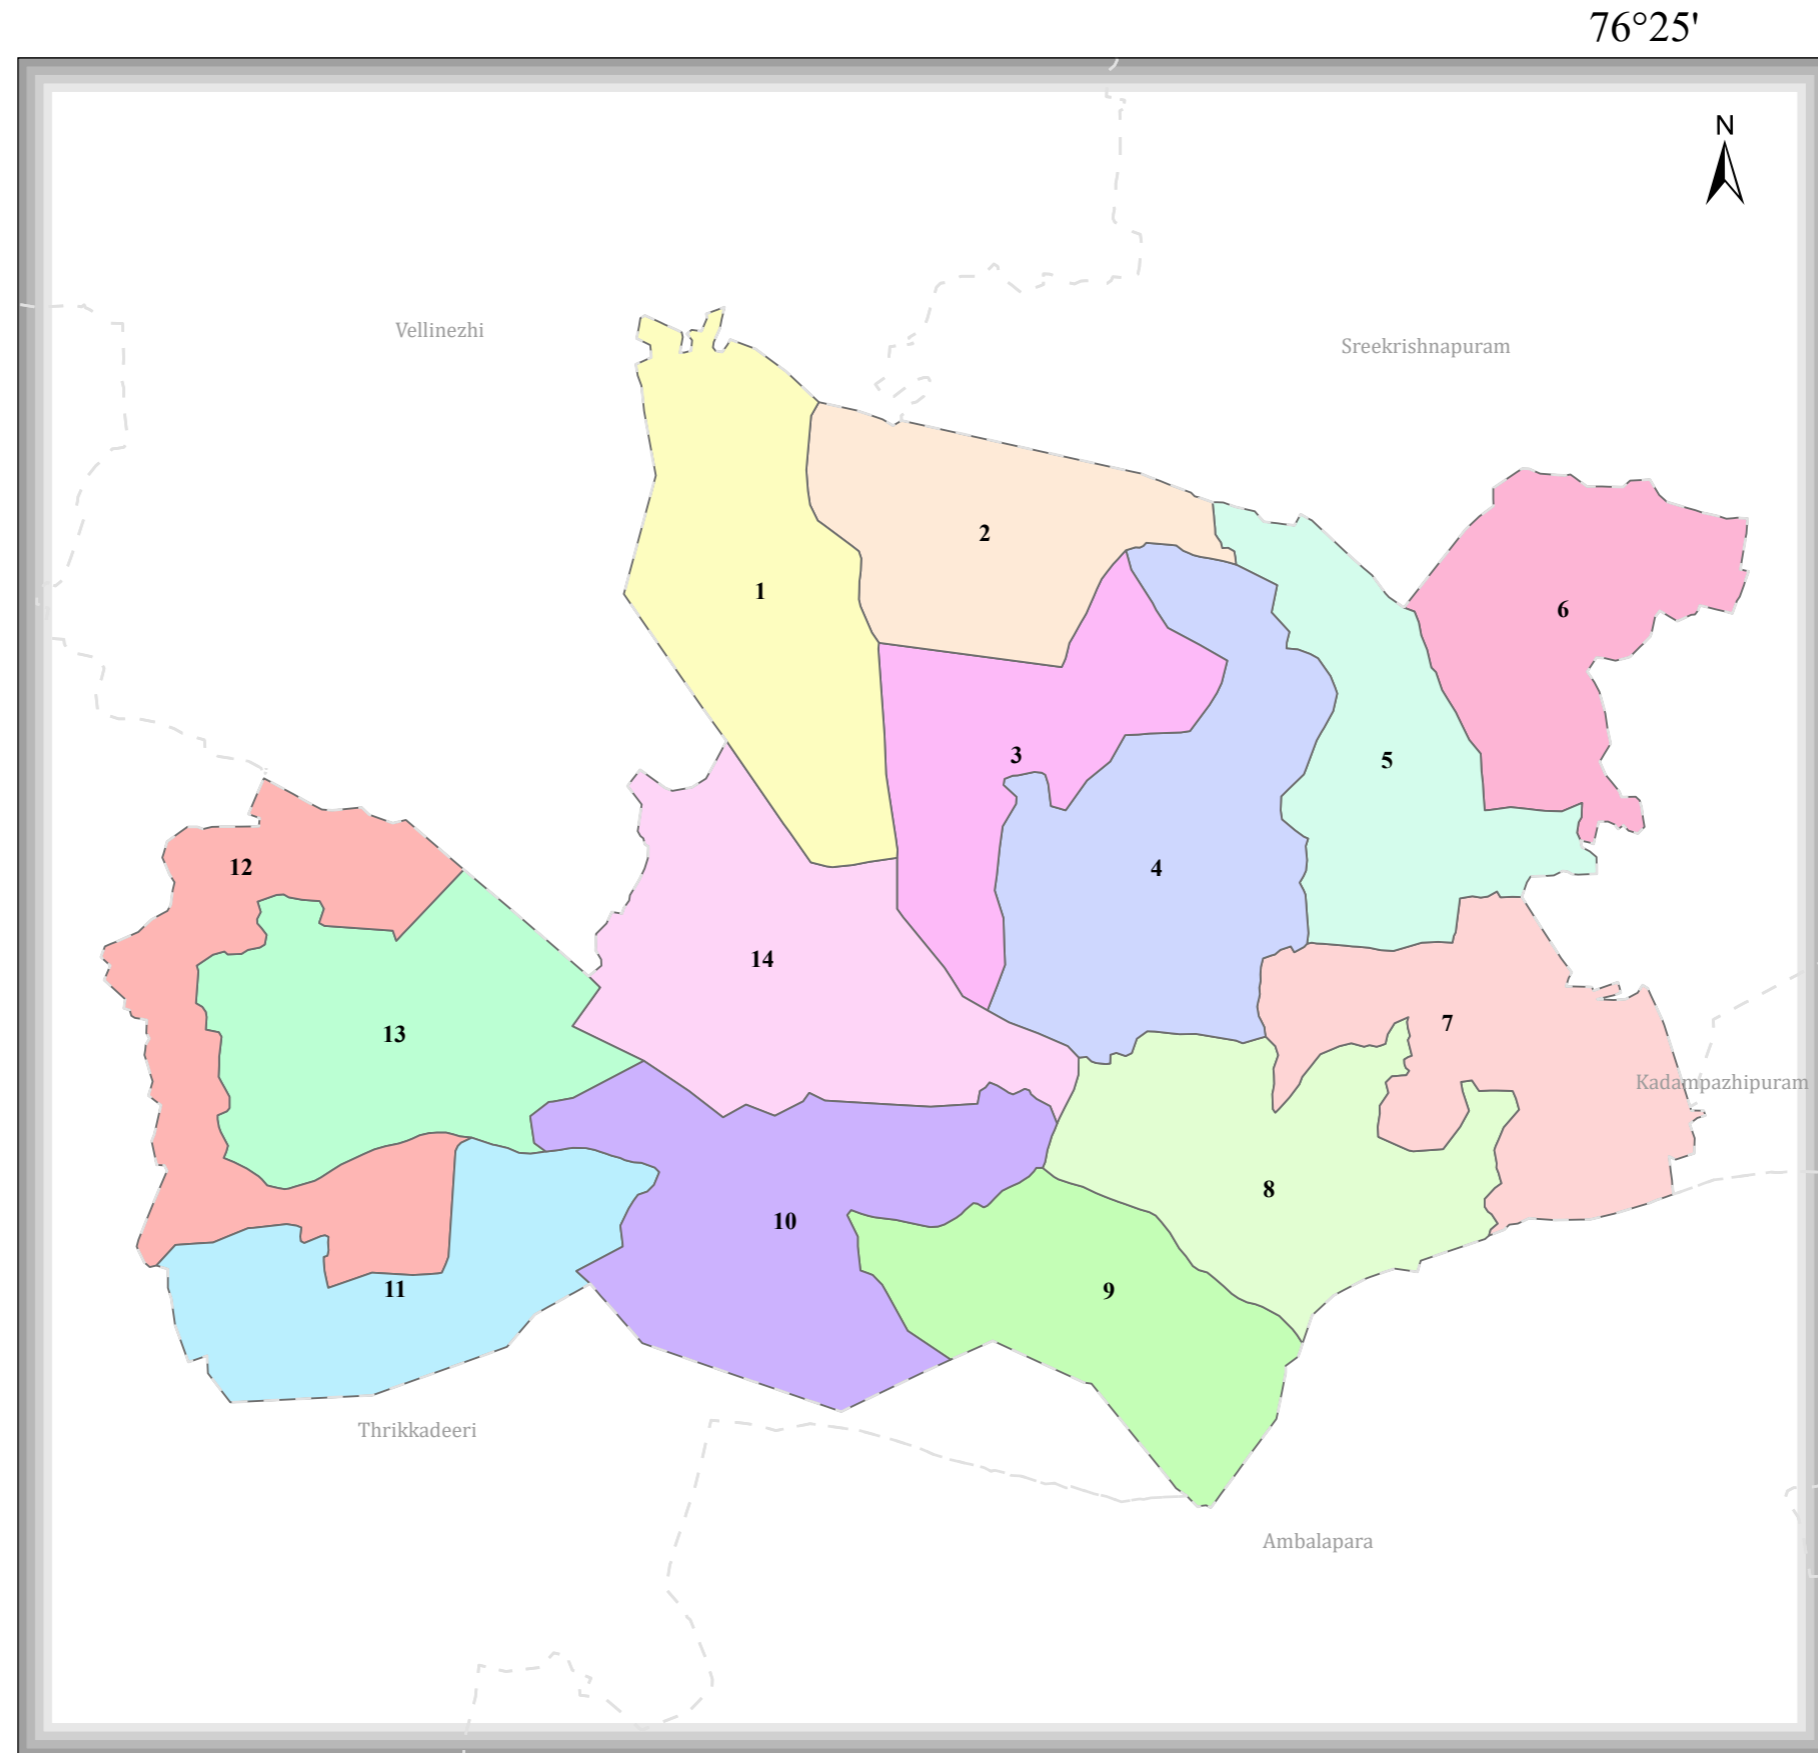

POOKKOTTUKAVU

DISTRICT NAME :PALAKKAD

- WARD BOUNDARY
- 1-PAKARAVOOR
 - 2-KINASSERY
 - 3-KALLUVAZHI
 - 4-THANAICKAL
 - 5-PARIYANAMPATTA
 - 6-KATTUKULAM
 - 7-THANIKKUNNU
 - 8-POOKKOTTUKAVU SCHOOL
 - 9-POOKKOTTUKAVU
 - 10-VAZHUR
 - 11-MUNNURCODE
 - 12-MUNNURCODE HEALTH CENTRE
 - 13-MUNNURKODE SCHOOL
 - 14-AALUMKULAM

76°25'

76°25'