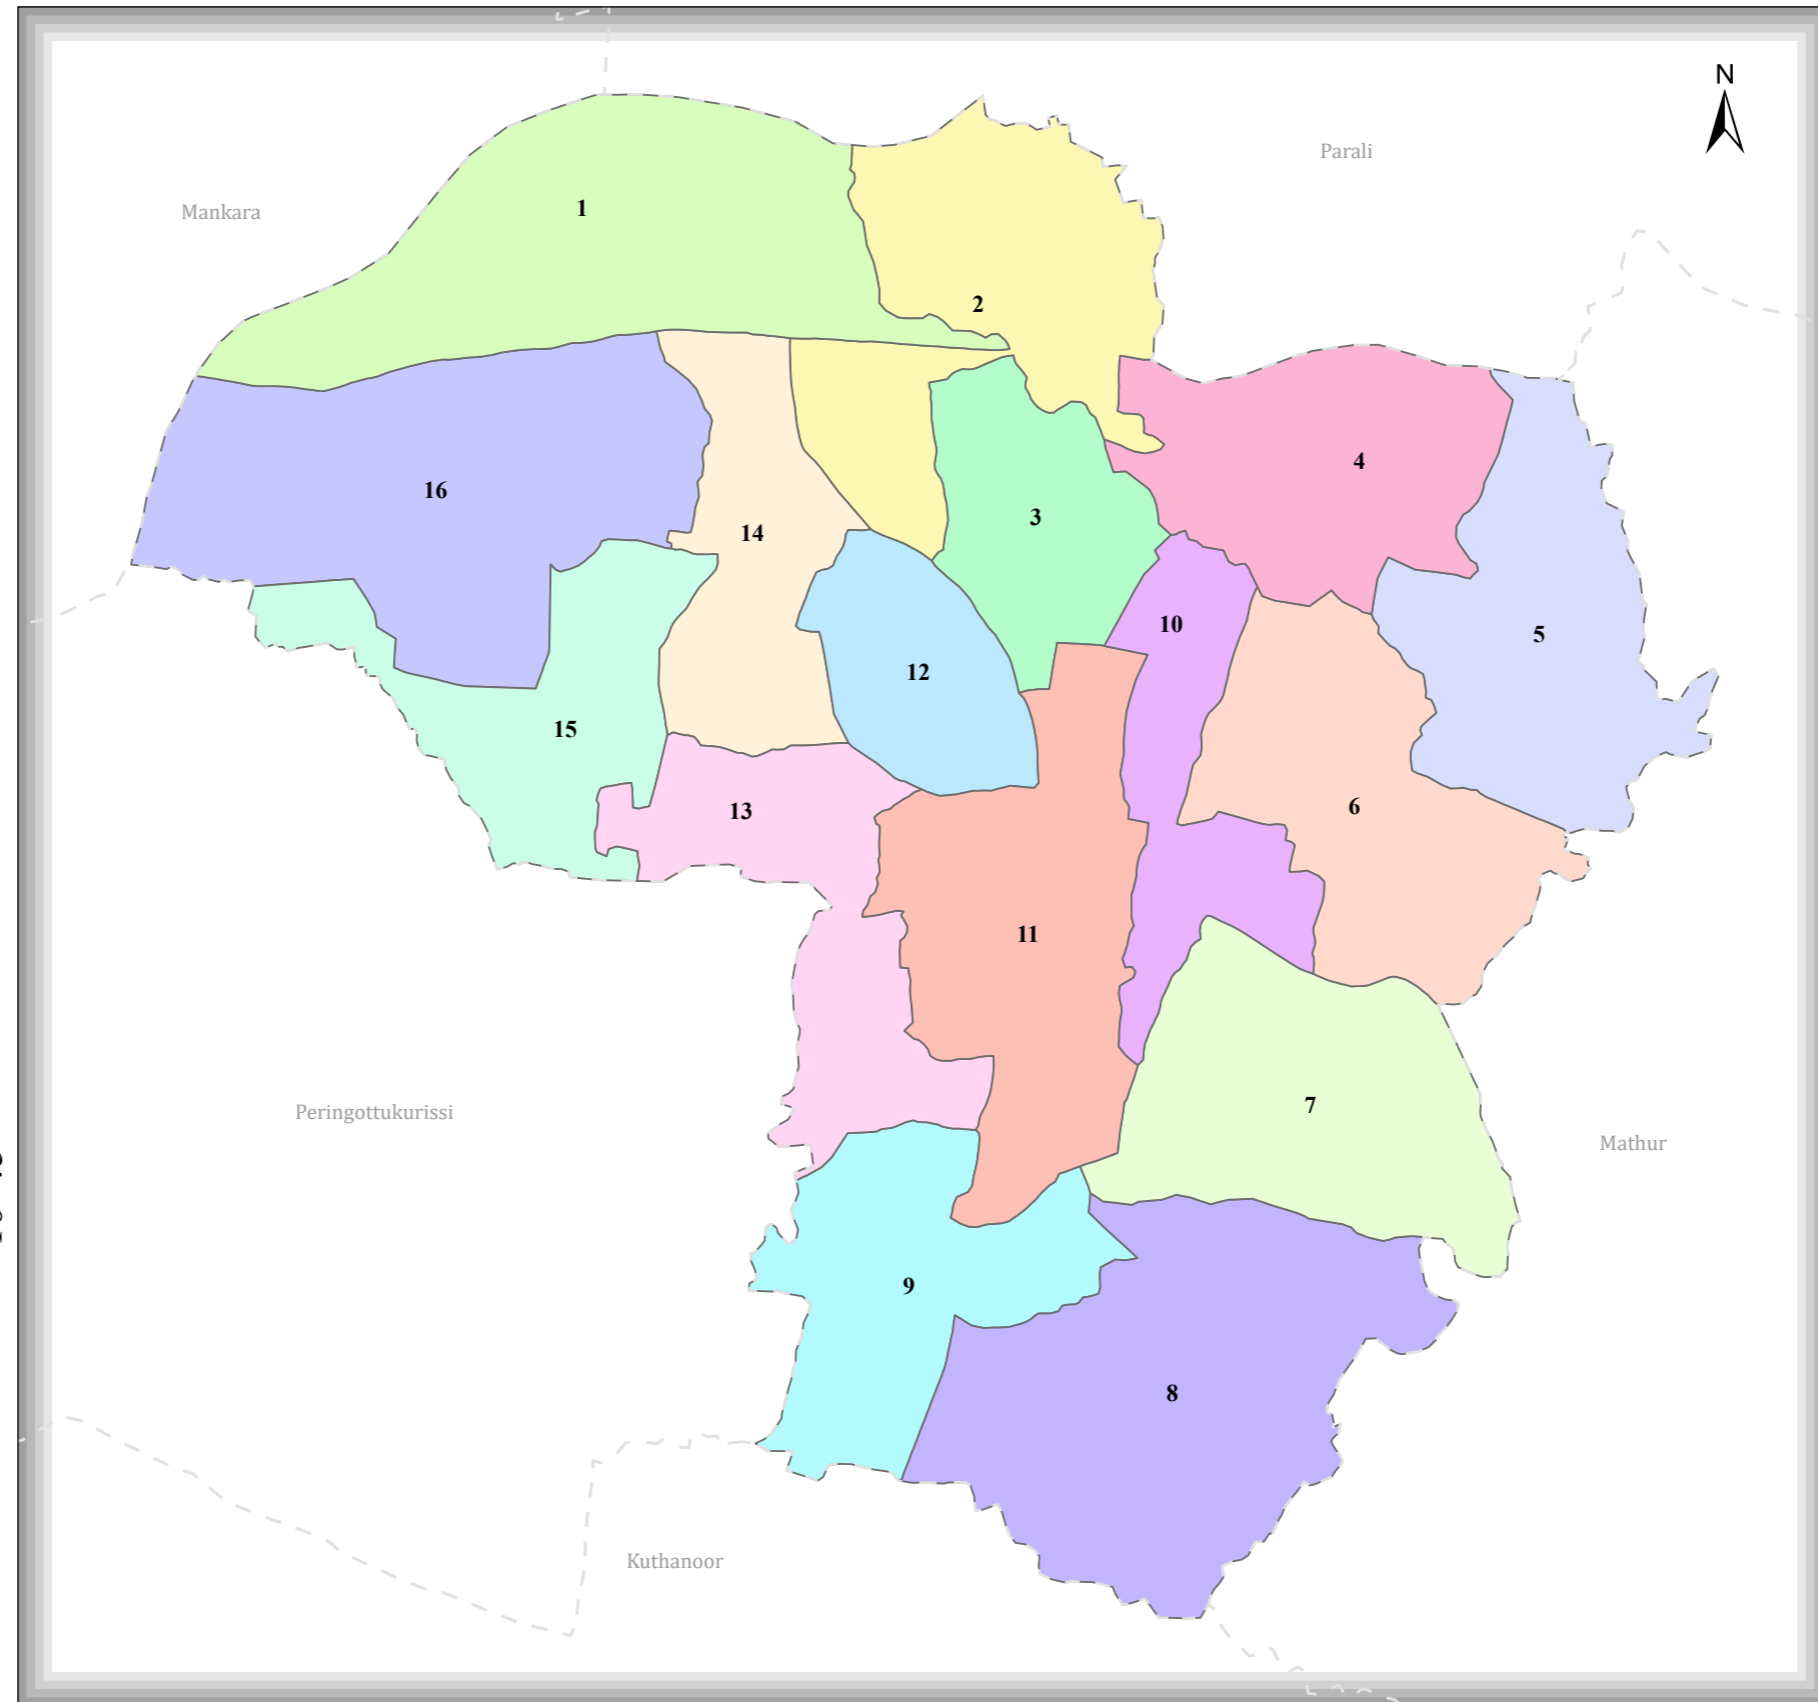

KOTTAYI

DISTRICT NAME :PALAKKAD

- WARD BOUNDARY
- 1-KOTTAYI
 - 2-AYYAMKULAM
 - 3-MADATHUMPADI
 - 4-THUVARAKKAD
 - 5-KARIYAMKODE
 - 6-KANNACHIPARAMBU
 - 7-THEKKAKKAD
 - 8-PULINELLI
 - 9-KALLEKKAD
 - 10-SASTHAPURAM
 - 11-CHEMBRAKULAM
 - 12-CHEMBAI
 - 13-THEKKEKKARA
 - 14-MANDALAKKODE
 - 15-CHENNANGAD
 - 16-KOOTHALAKKAD

10°45'

10°45'