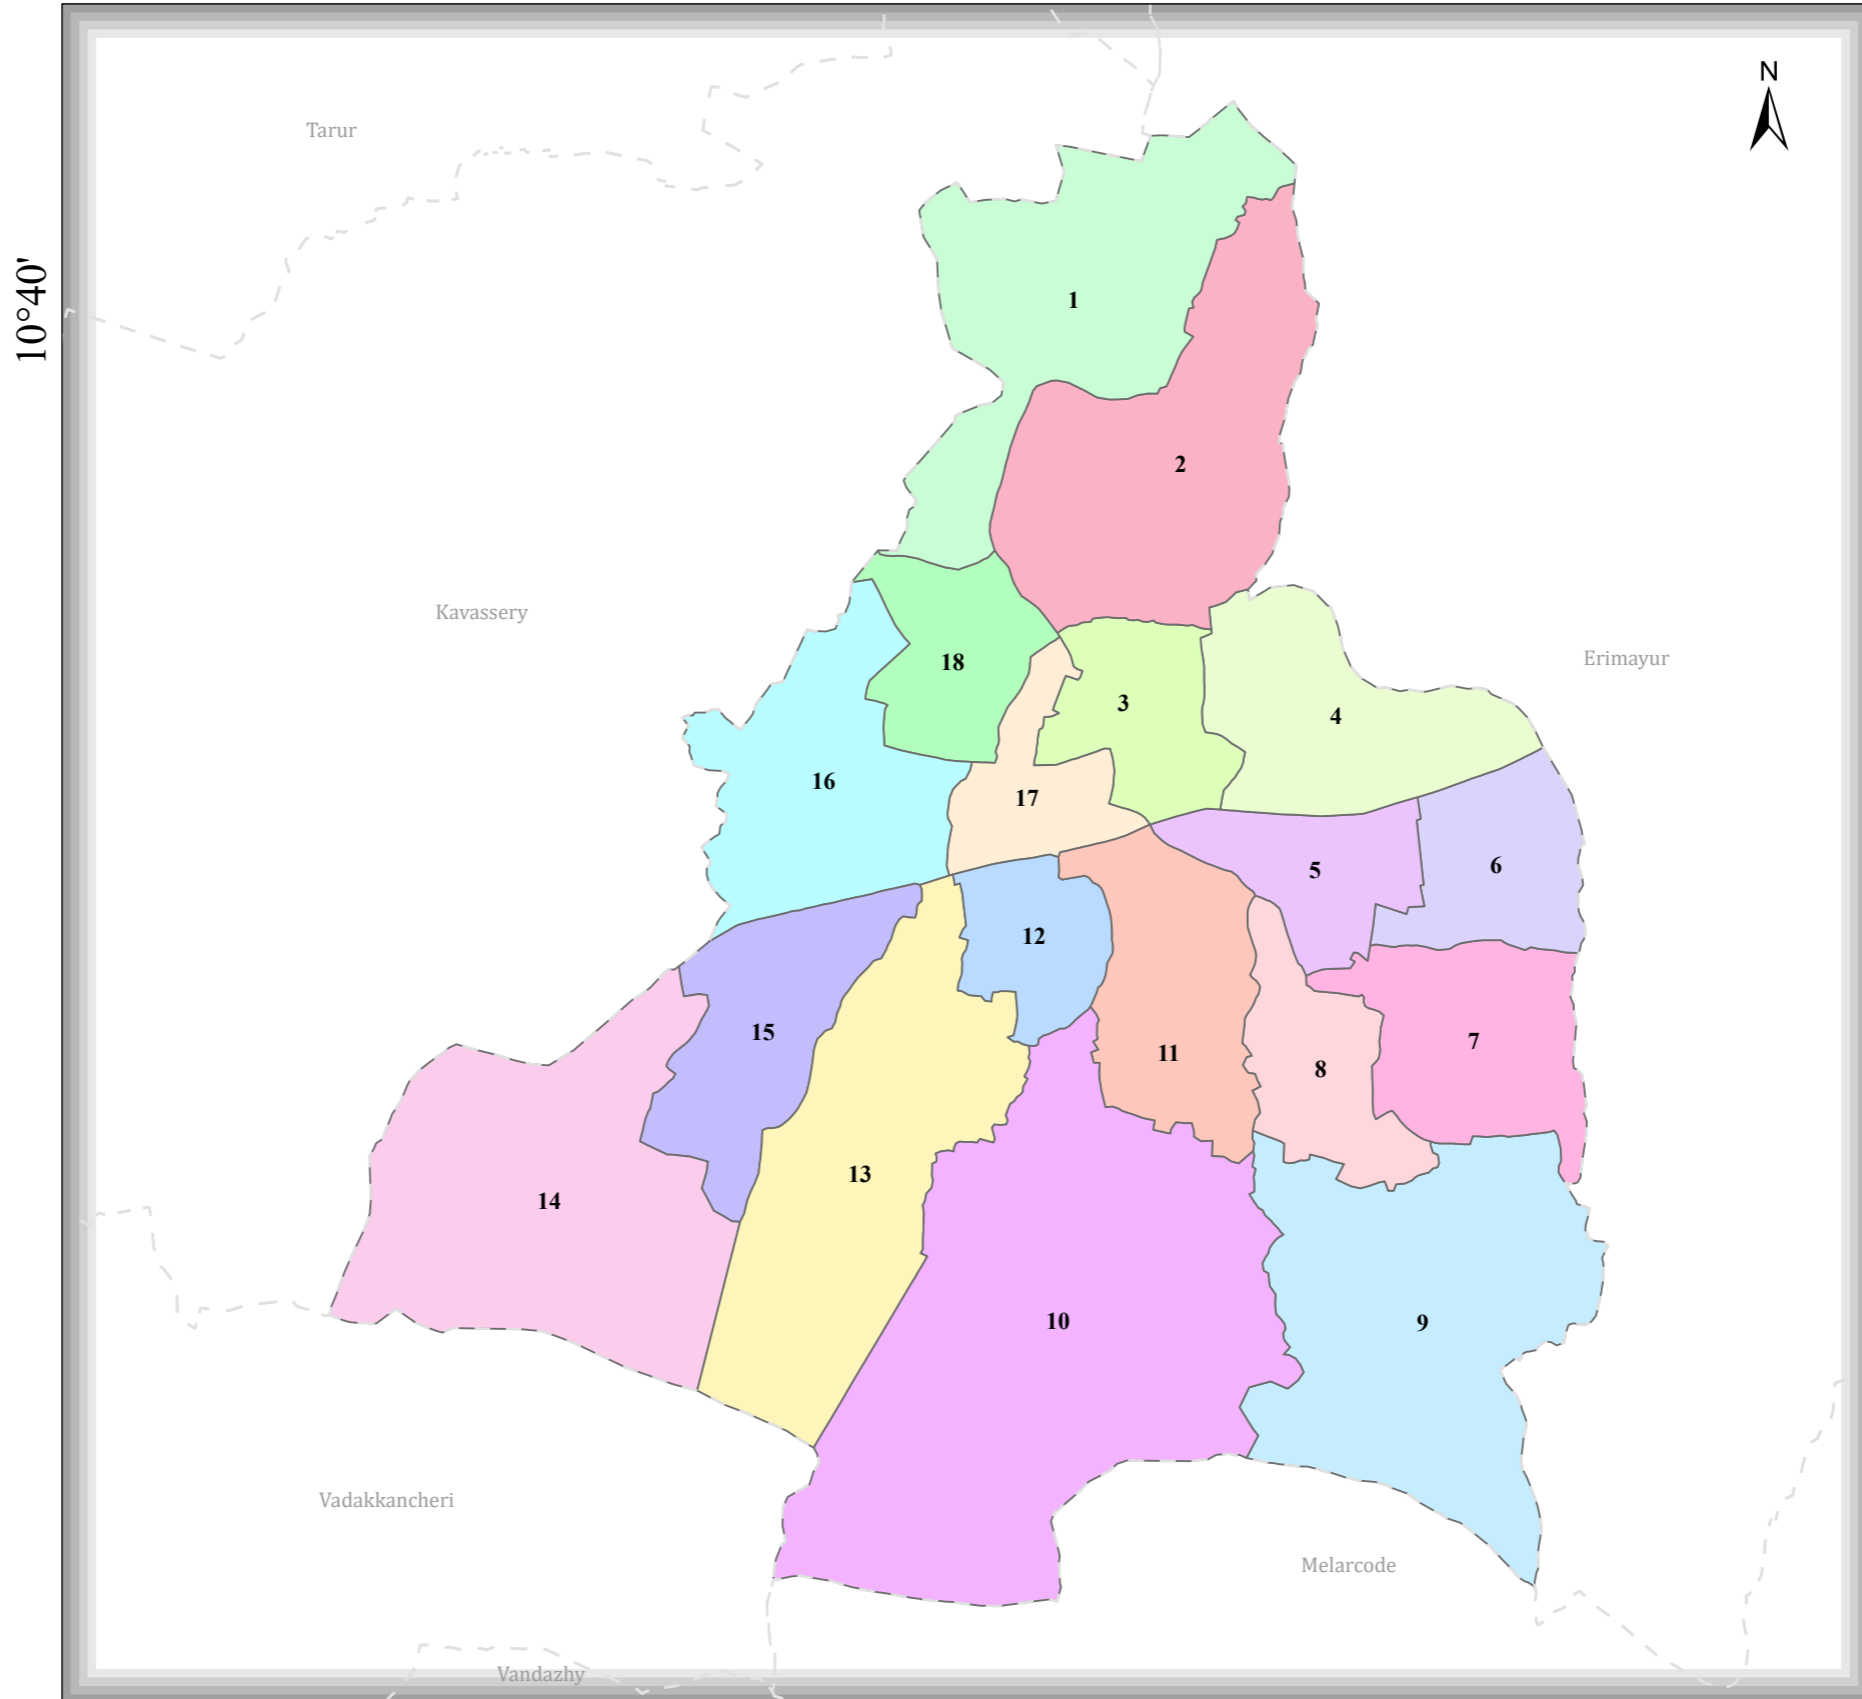

# ALATHUR

DISTRICT NAME :PALAKKAD

- WARD BOUNDARY
- 1- VENGANNUR
  - 2- PARAKKUNNAM
  - 3- BANK ROAD
  - 4- KUMBALAKKODE
  - 5- ARANGATTUPARAMBU
  - 6- THRIPPALUR
  - 7- PUTHIYANGAM
  - 8- PERUNGULAM
  - 9- THEKKUMURI
  - 10- KATTUSSERY
  - 11- NARIYAMPARAMBU
  - 12- KUNNAKKAD
  - 13- MARUTHANGADE
  - 14- ERATTAKULAM
  - 15- KEEZHPADAM
  - 16- MALAMALMUKKU
  - 17- MARKET
  - 18- MALIKAPARAMBU